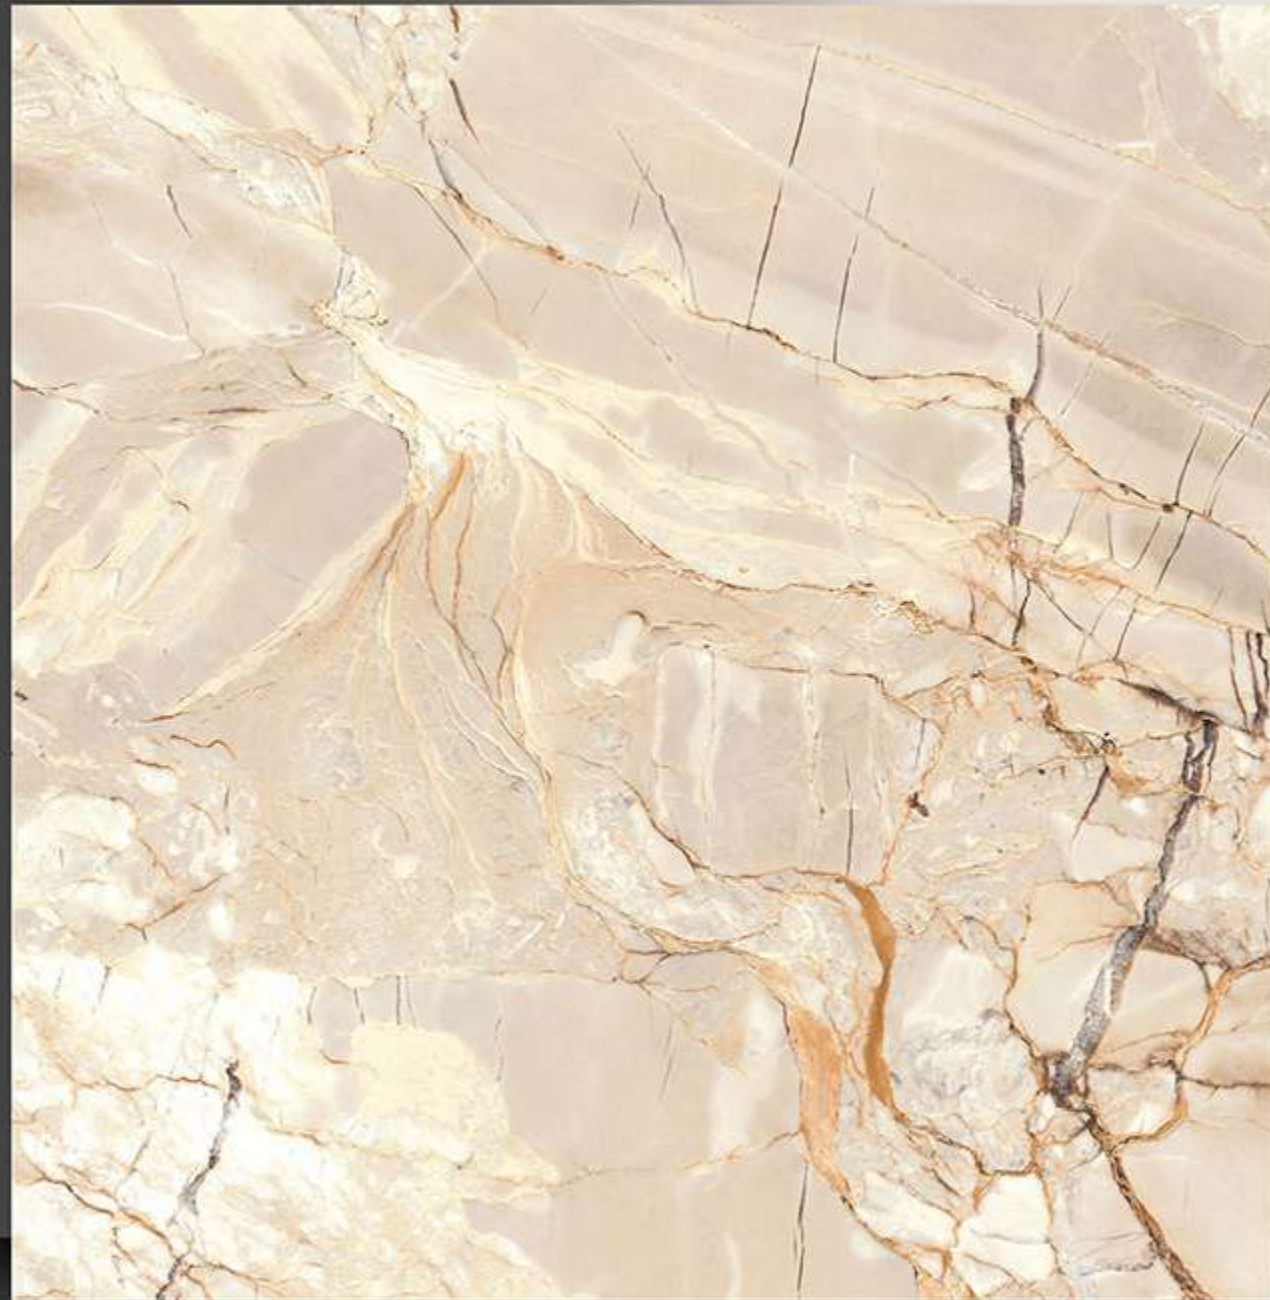

600X600 mm

8007

Marble Series

WHITE BODY

PORCELAIN TILES

600X600 mm

8008

Marble Series