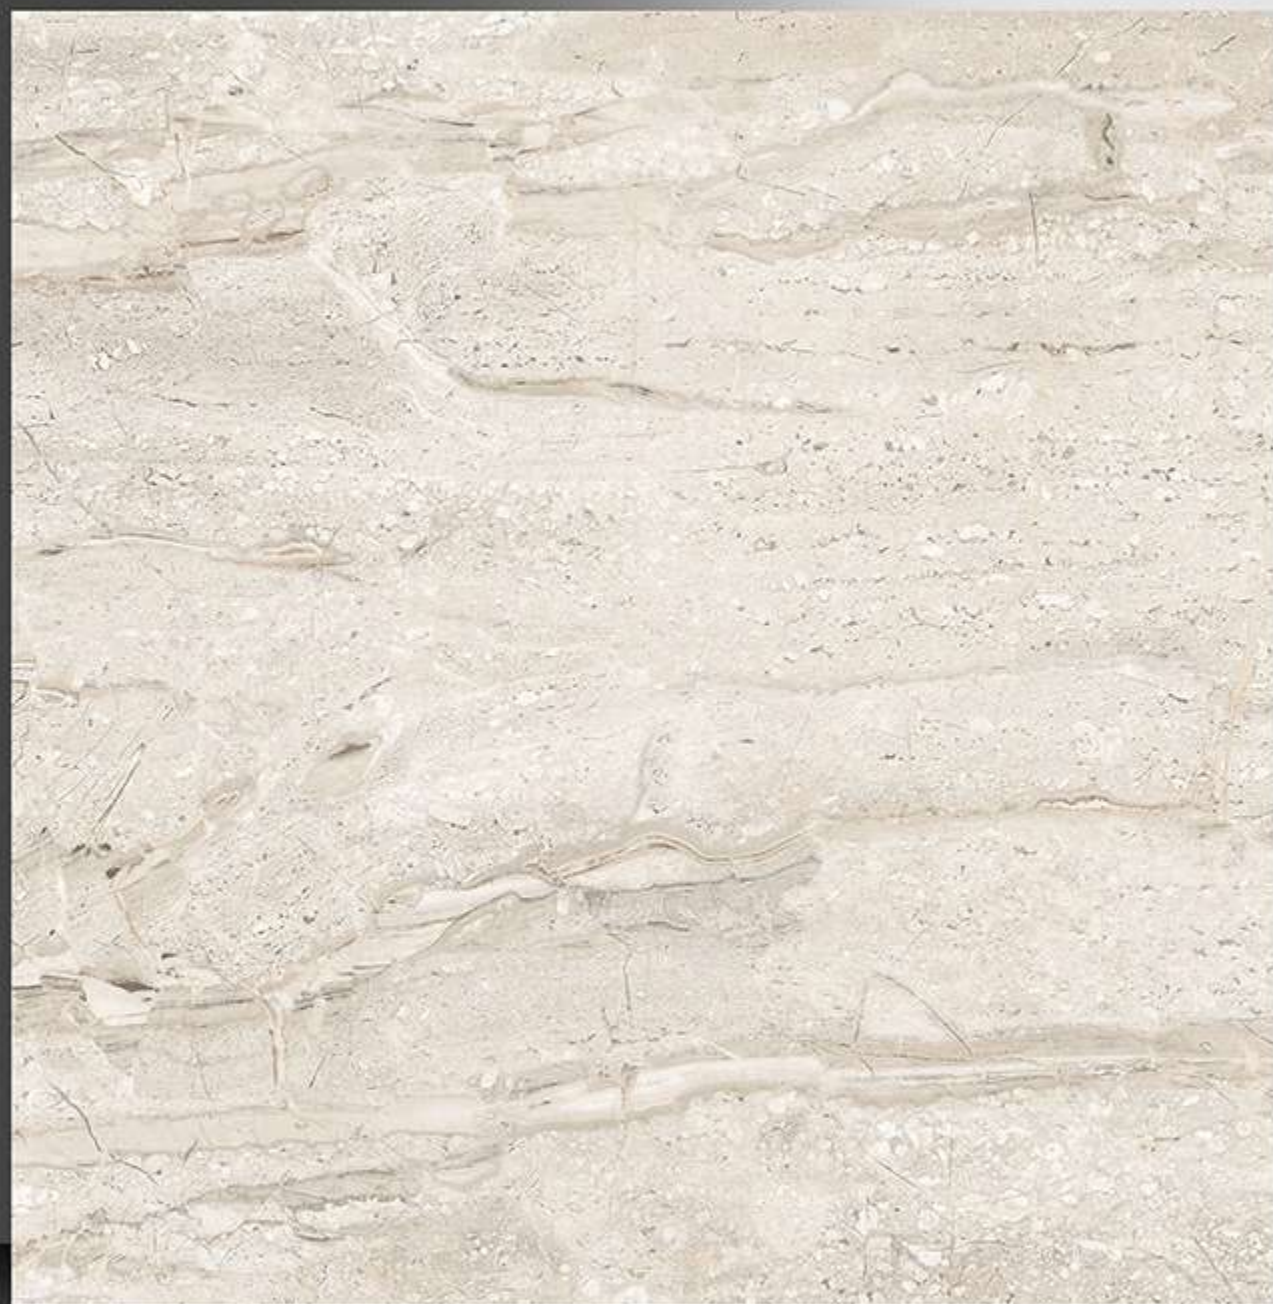

PORCELAIN TILES

600X600 mm

8036

Marble Series

WHITE BODY

PORCELAIN TILES

600X600 mm

8037