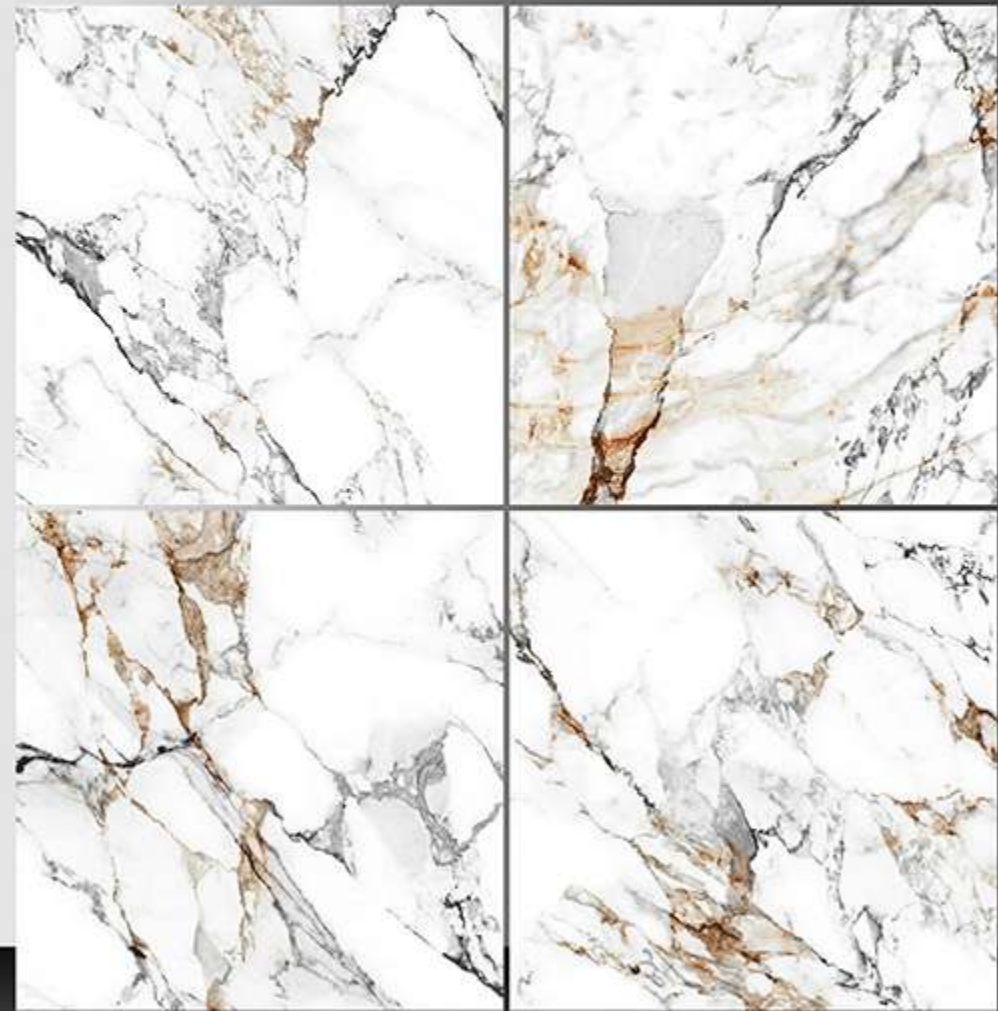

Marble Series

WHITE BODY

PORCELAIN TILES

600X600 mm

8006

Marble Series

WHITE BODY

PORCELAIN TILES