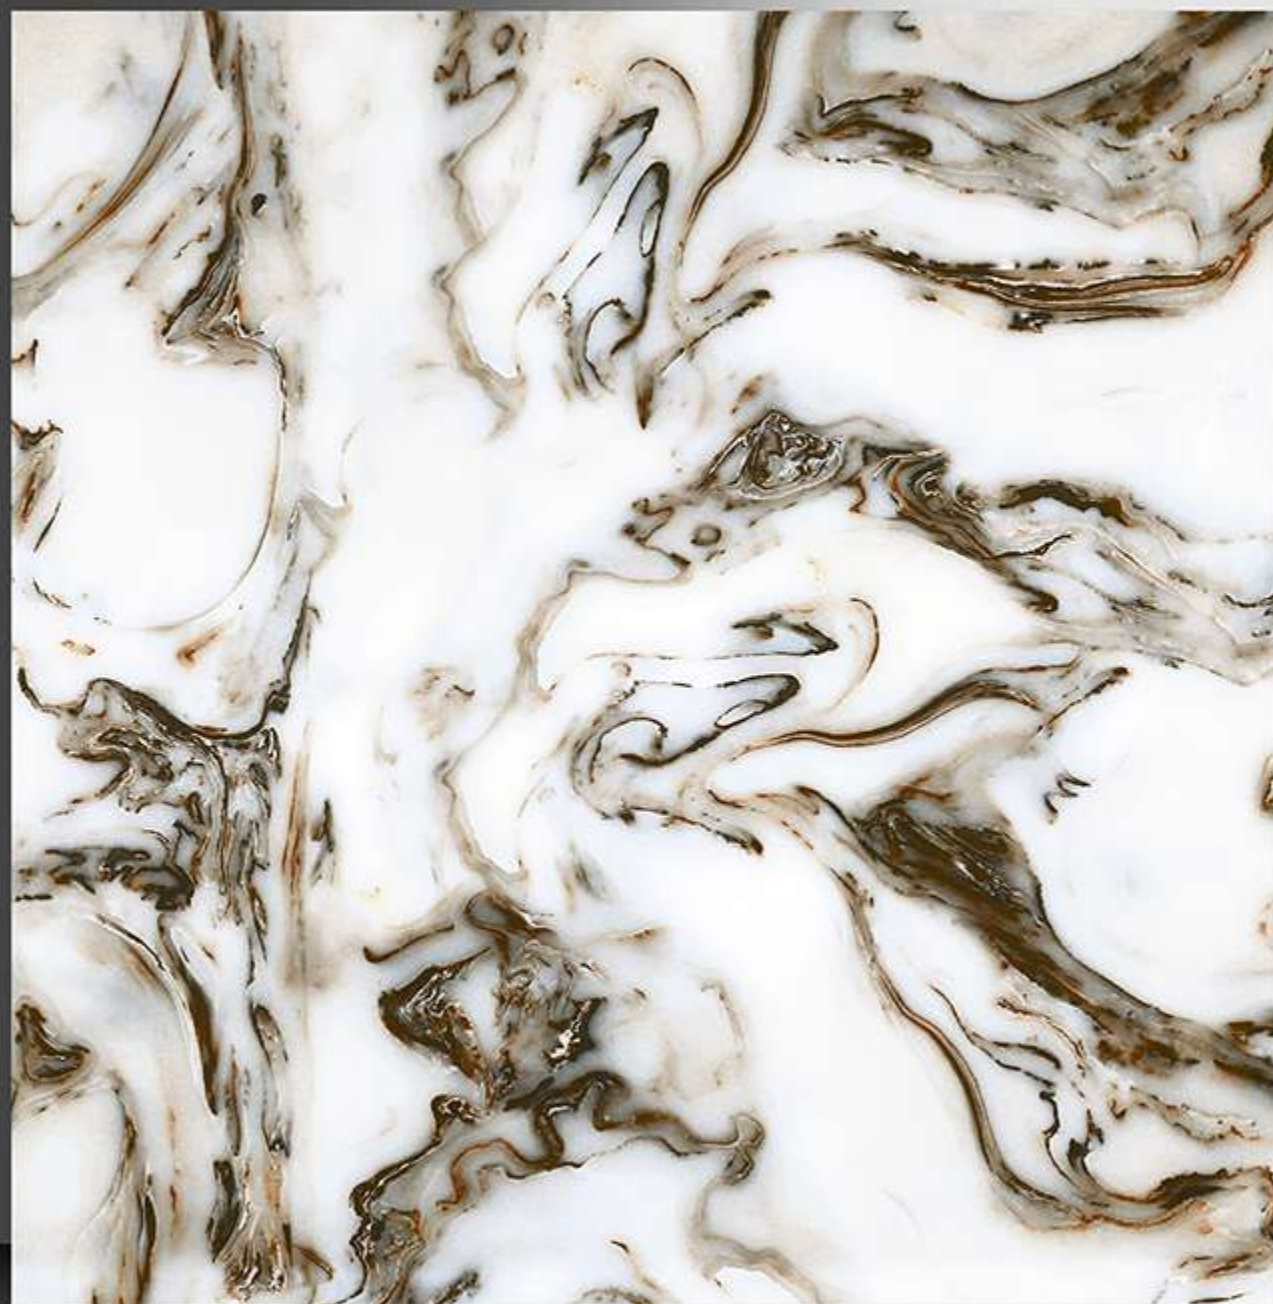

600X600 mm

8113

Marble Series

WHITE BODY

PORCELAIN TILES

600X600 mm

8114

Marble Series