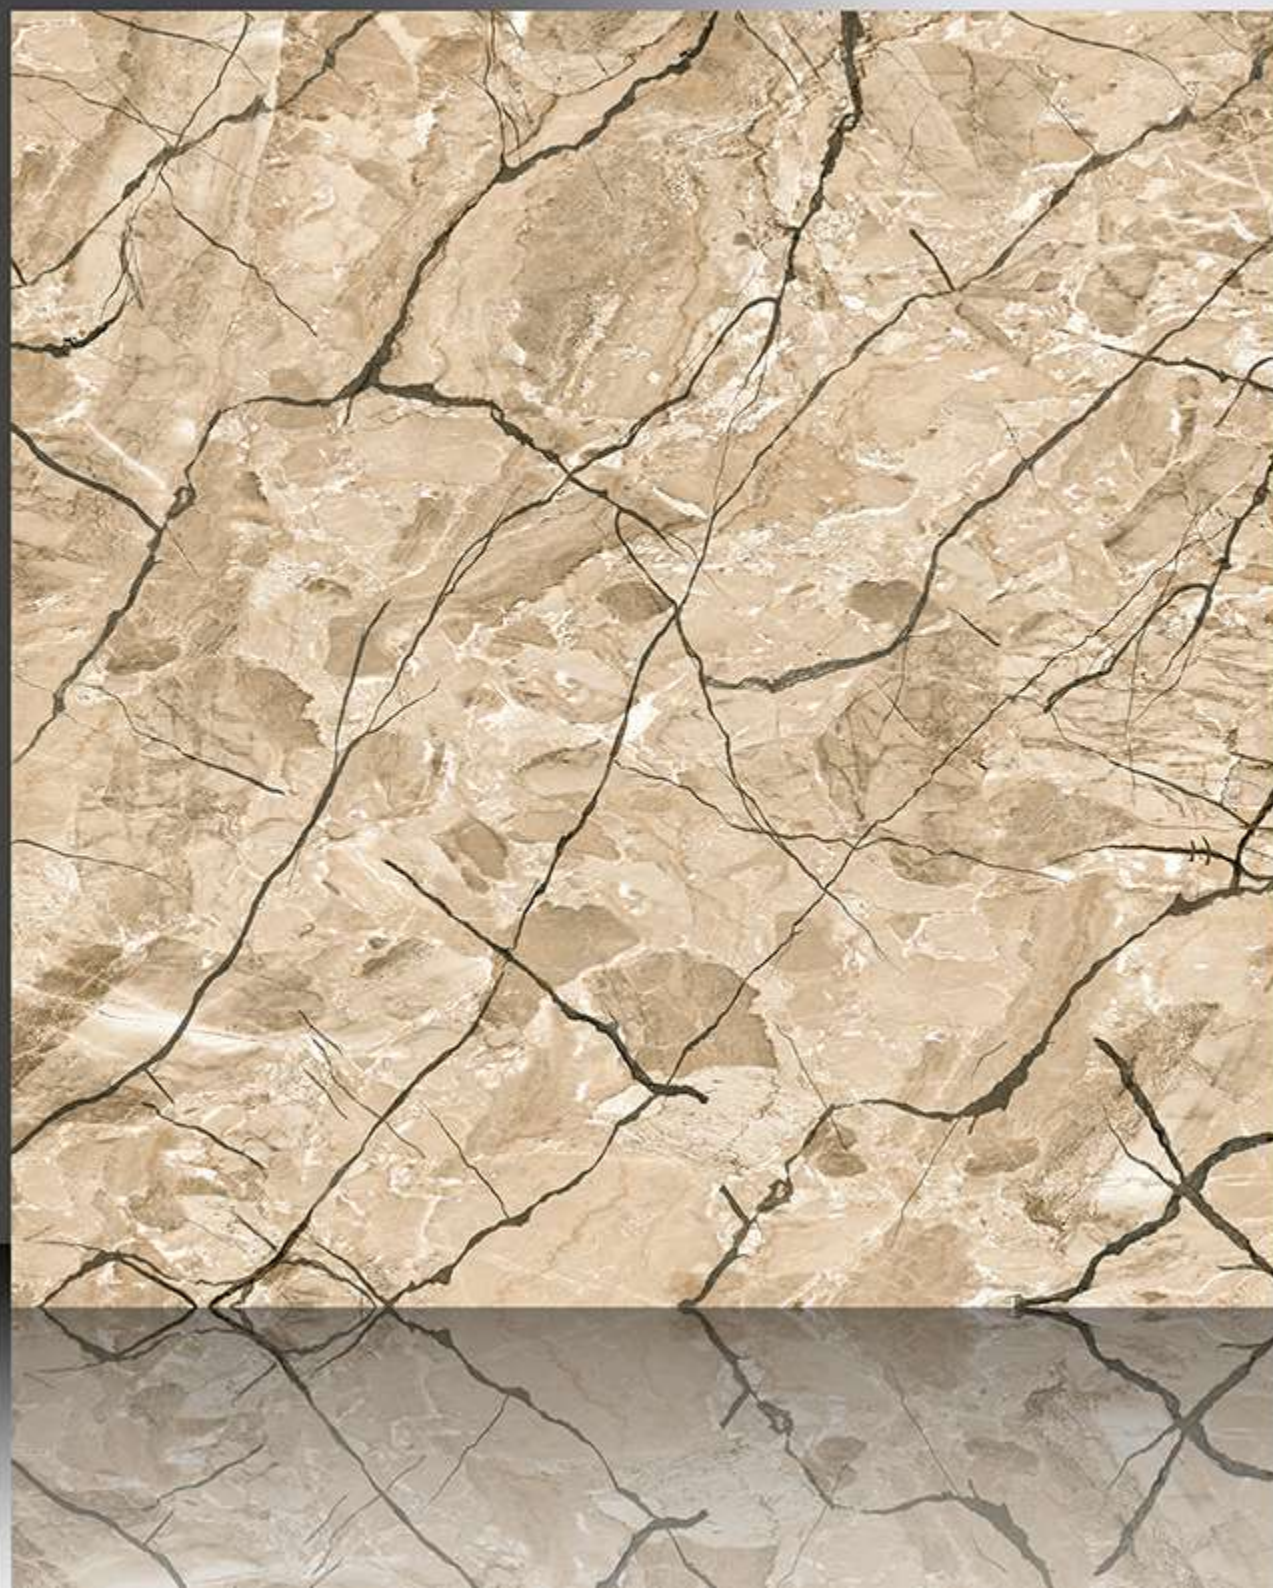

8132

Marble Series

WHITE BODY

PORCELAIN TILES

600X600 mm

8133

Marble Series

WHITE BODY