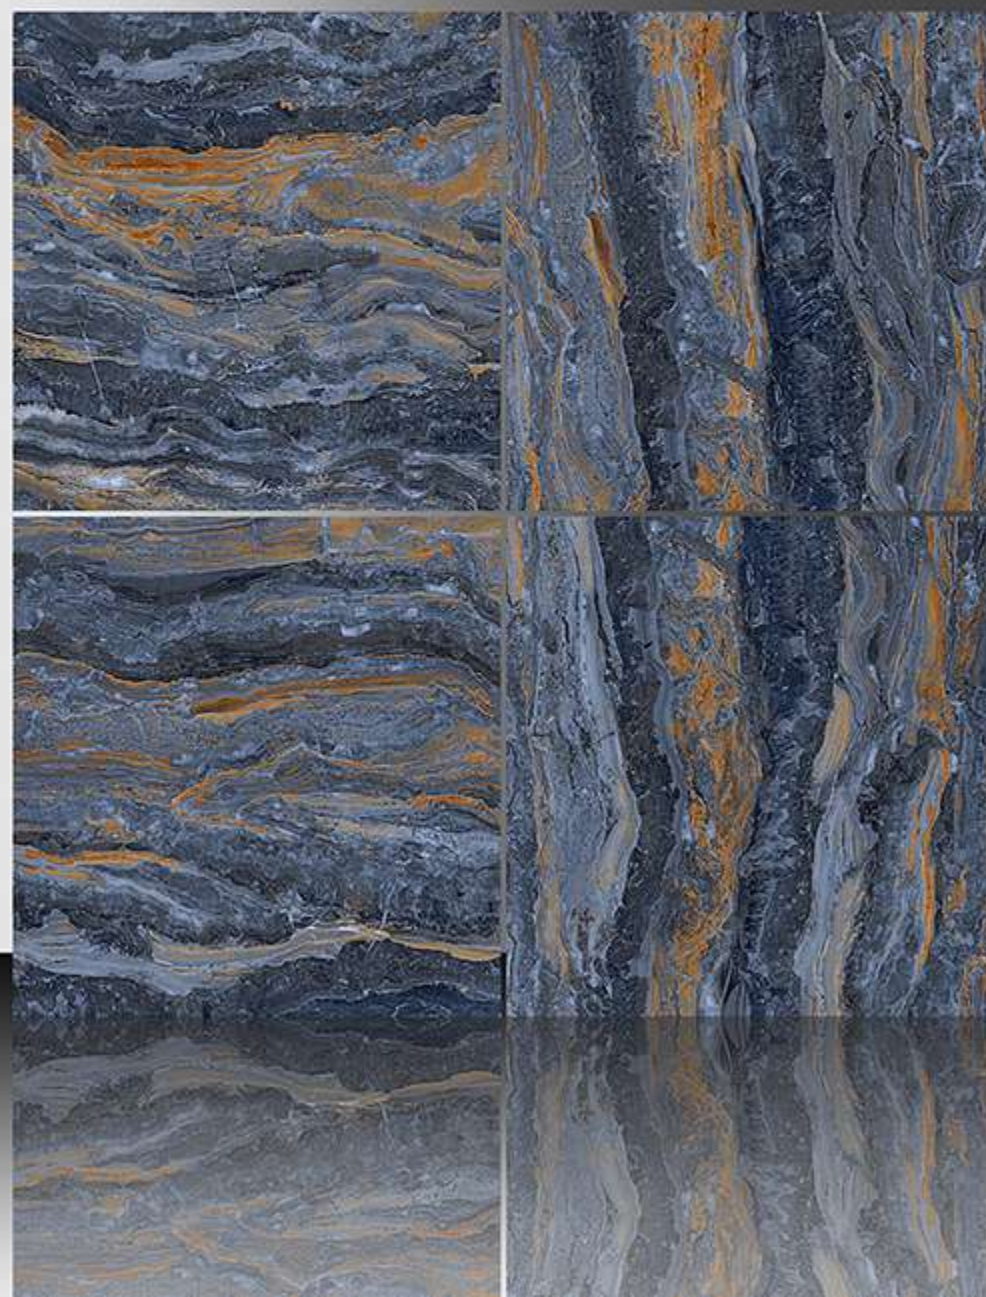

8088

Marble Series