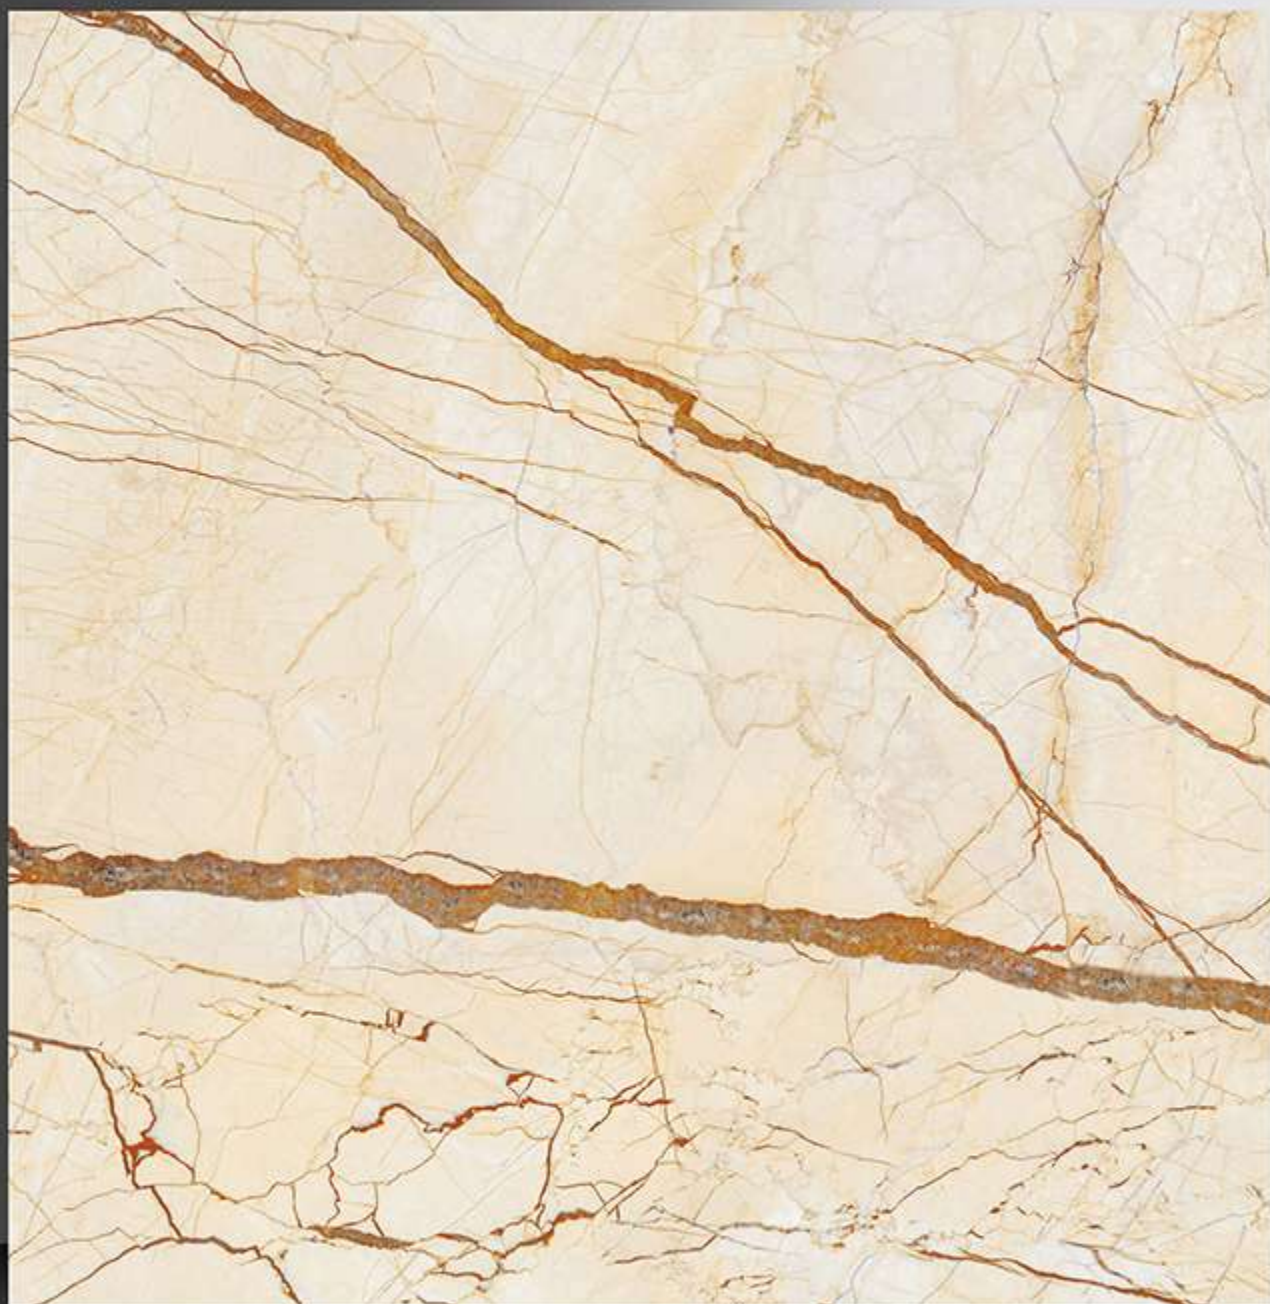

8010

Marble Series

WHITE BODY

PORCELAIN TILES

600X600 mm

8011

Marble Series

WHITE BODY