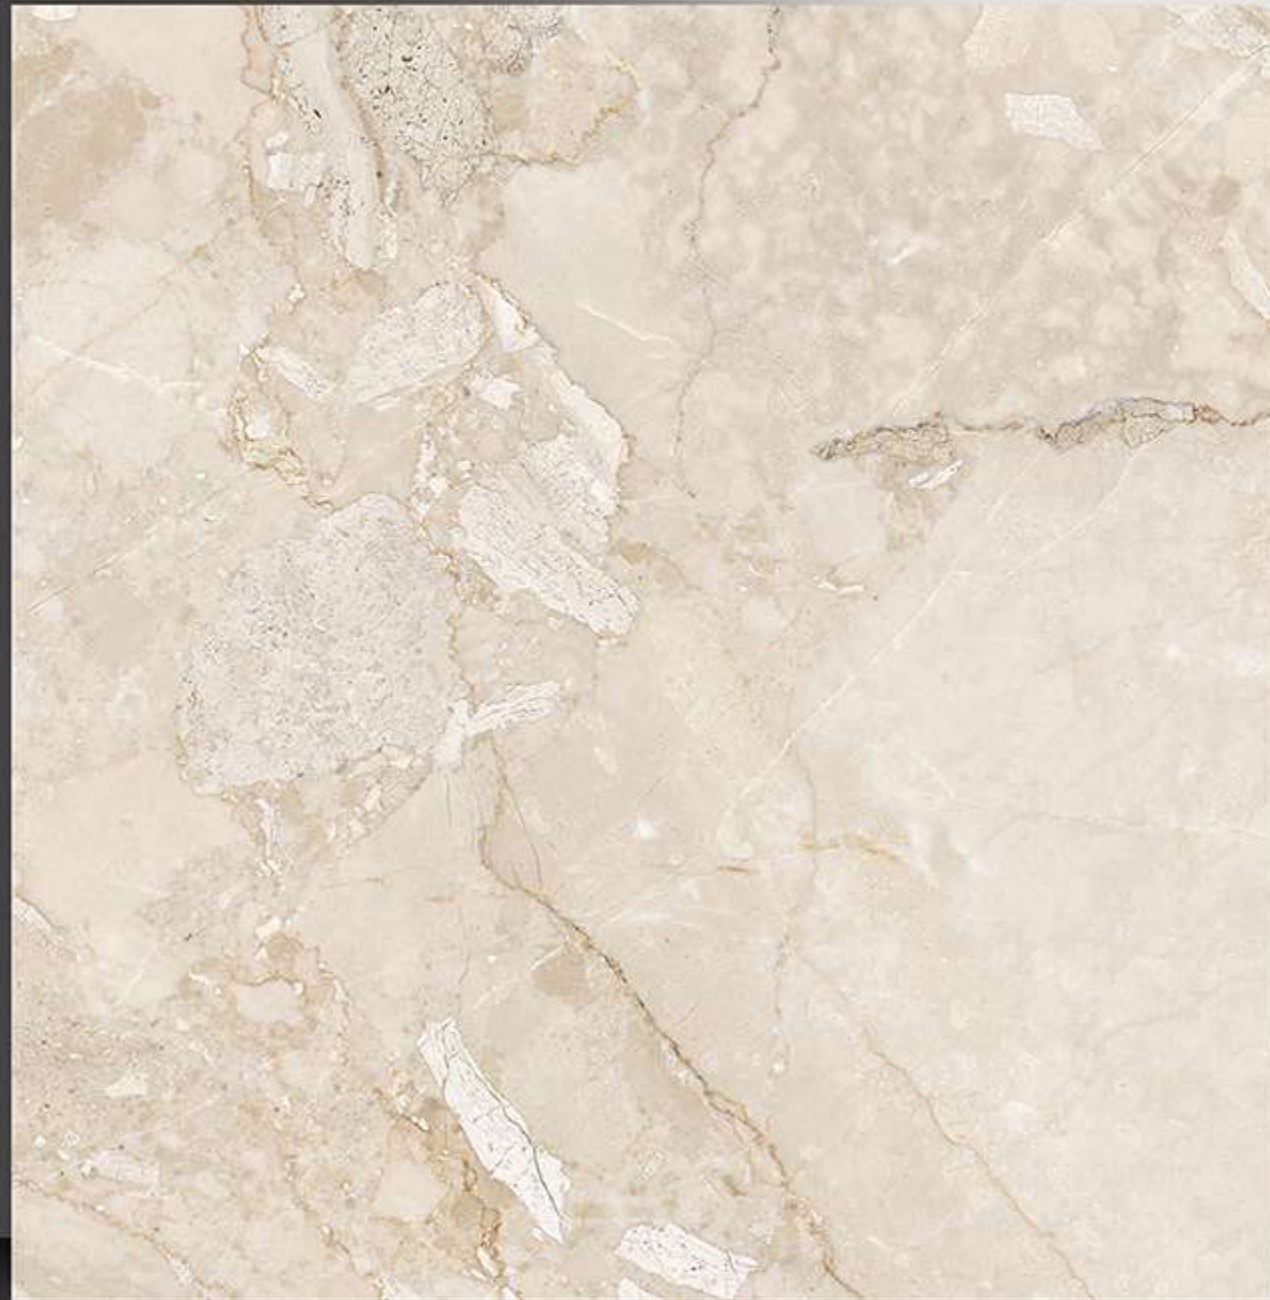

WHITE BODY

PORCELAIN TILES

600X600 mm