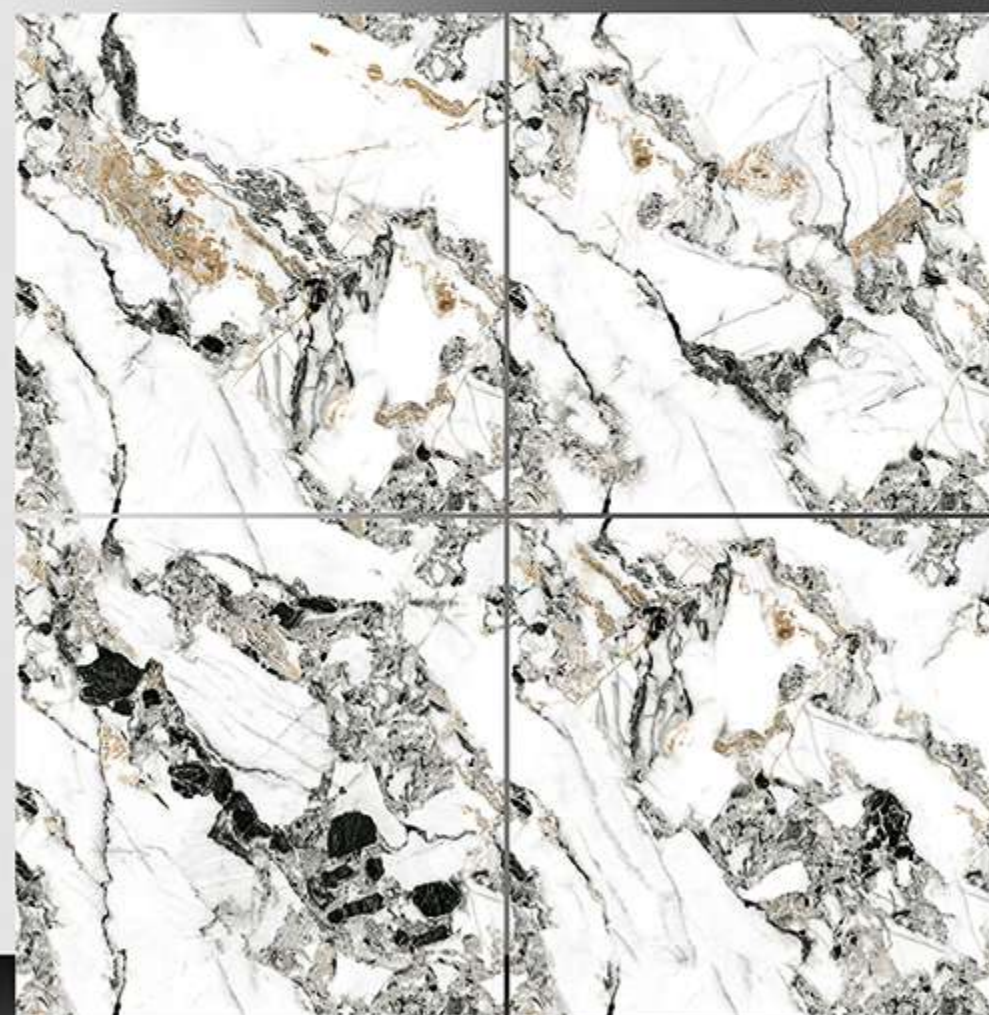

Marble Series

WHITE BODY

PORCELAIN TILES

600X600 mm

8120

Marble Series

WHITE BODY

PORCELAIN TILES