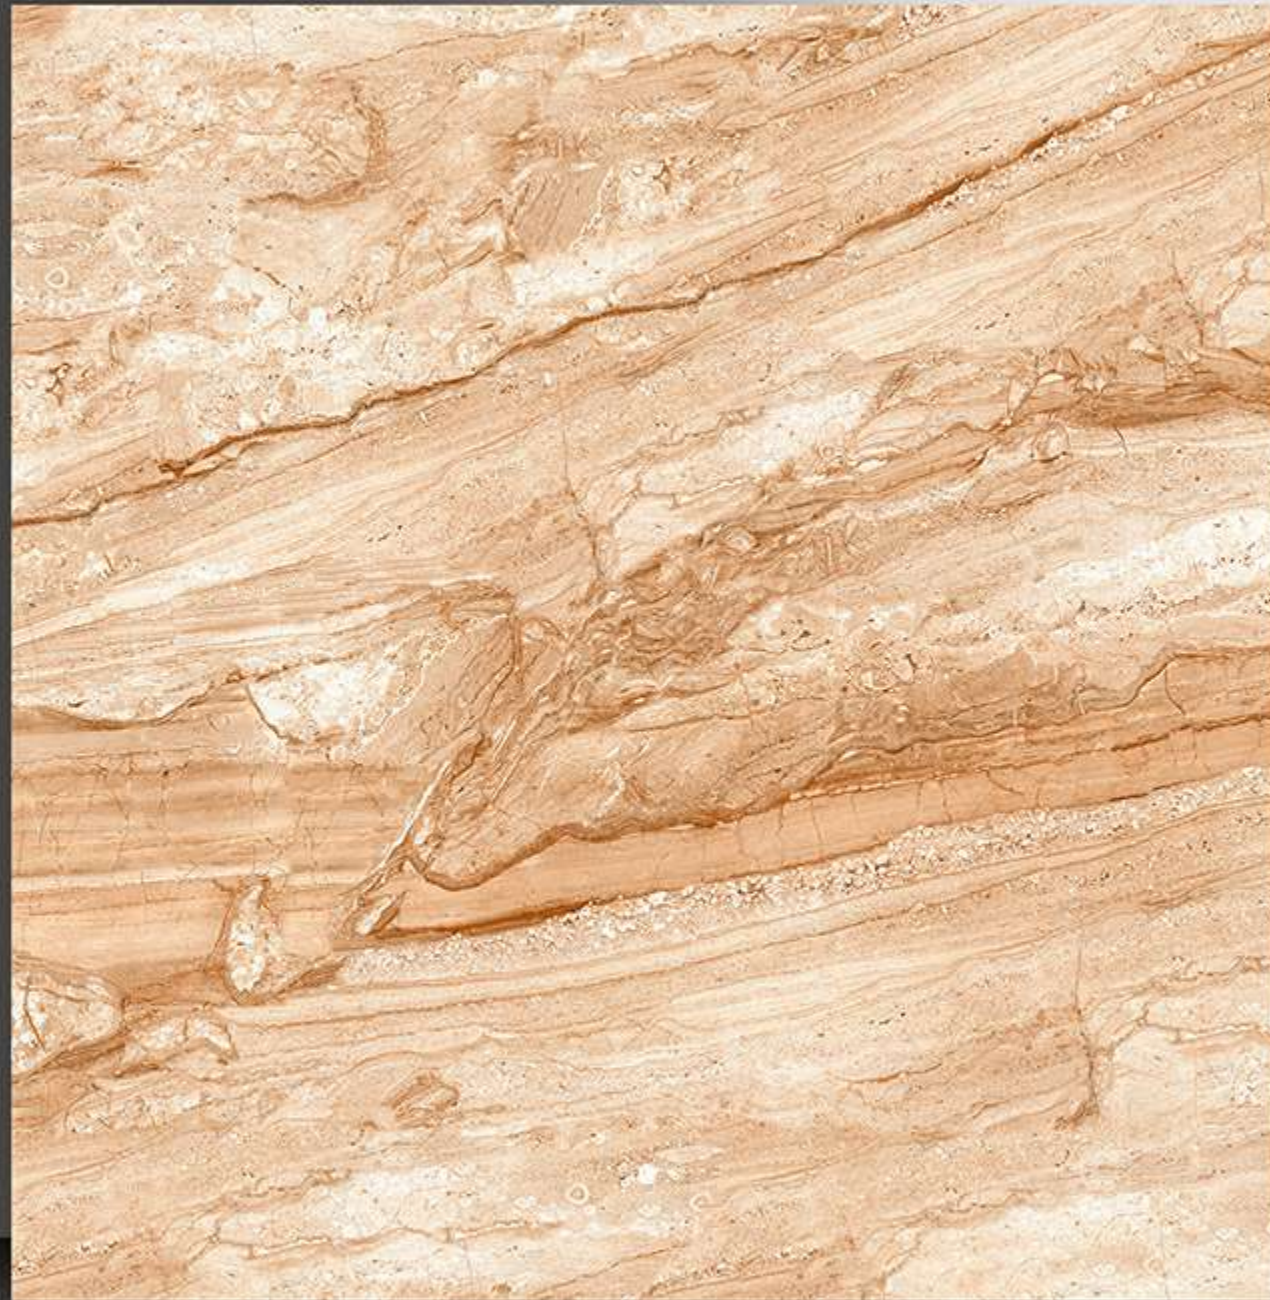

WHITE BODY

PORCELAIN TILES

600X600 mm

8107

Marble Series

WHITE BODY

PORCELAIN TILES

600X600 mm