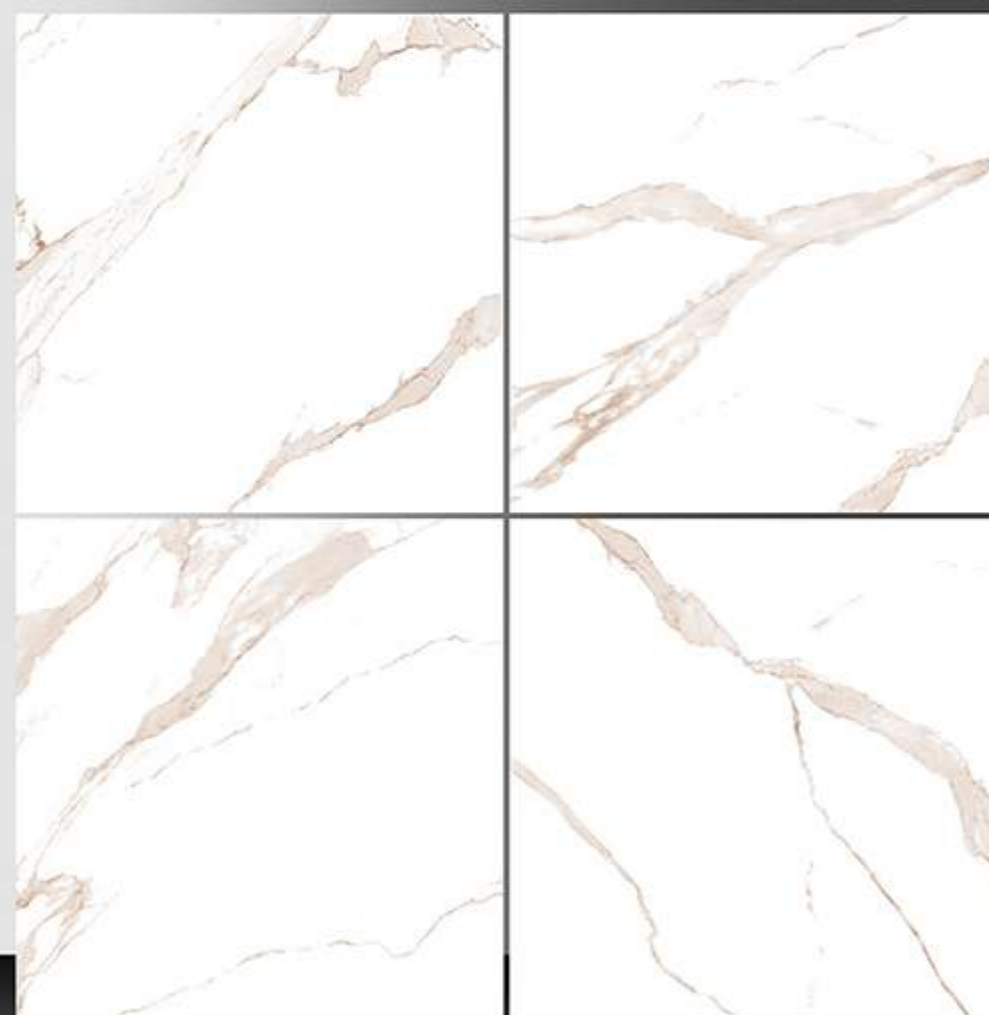

Marble Series

WHITE BODY

PORCELAIN TILES

600X600 mm

8104

Marble Series

WHITE BODY

PORCELAIN TILES