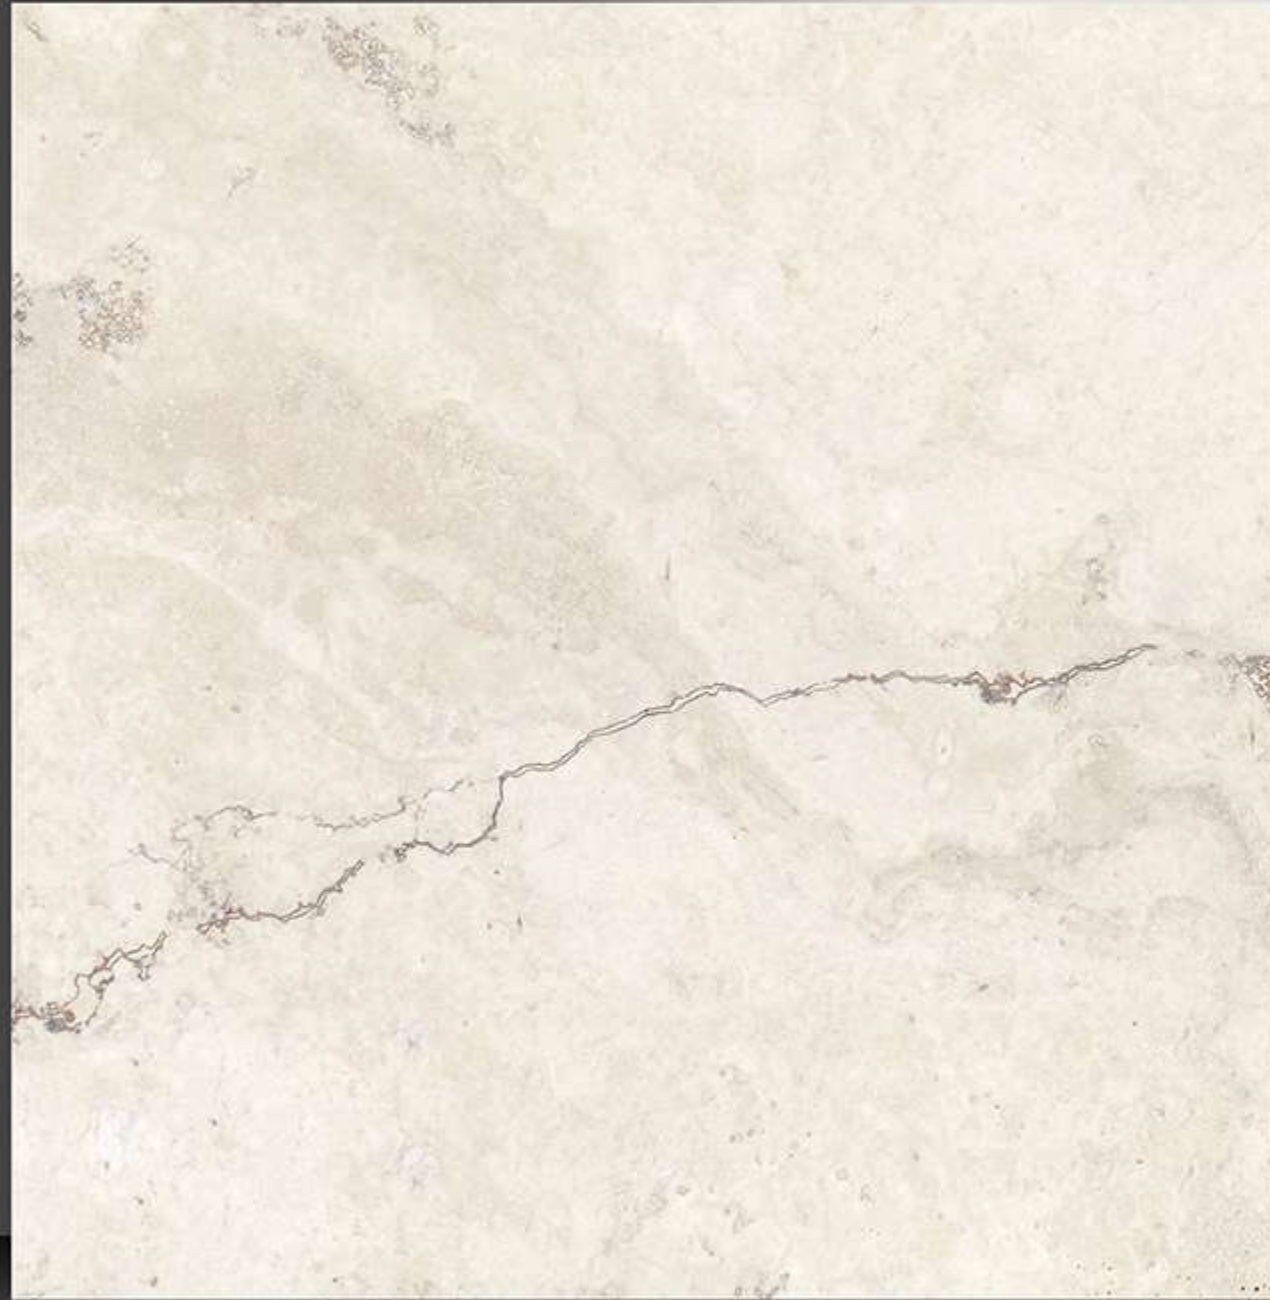

WHITE BODY

PORCELAIN TILES

600X600 mm