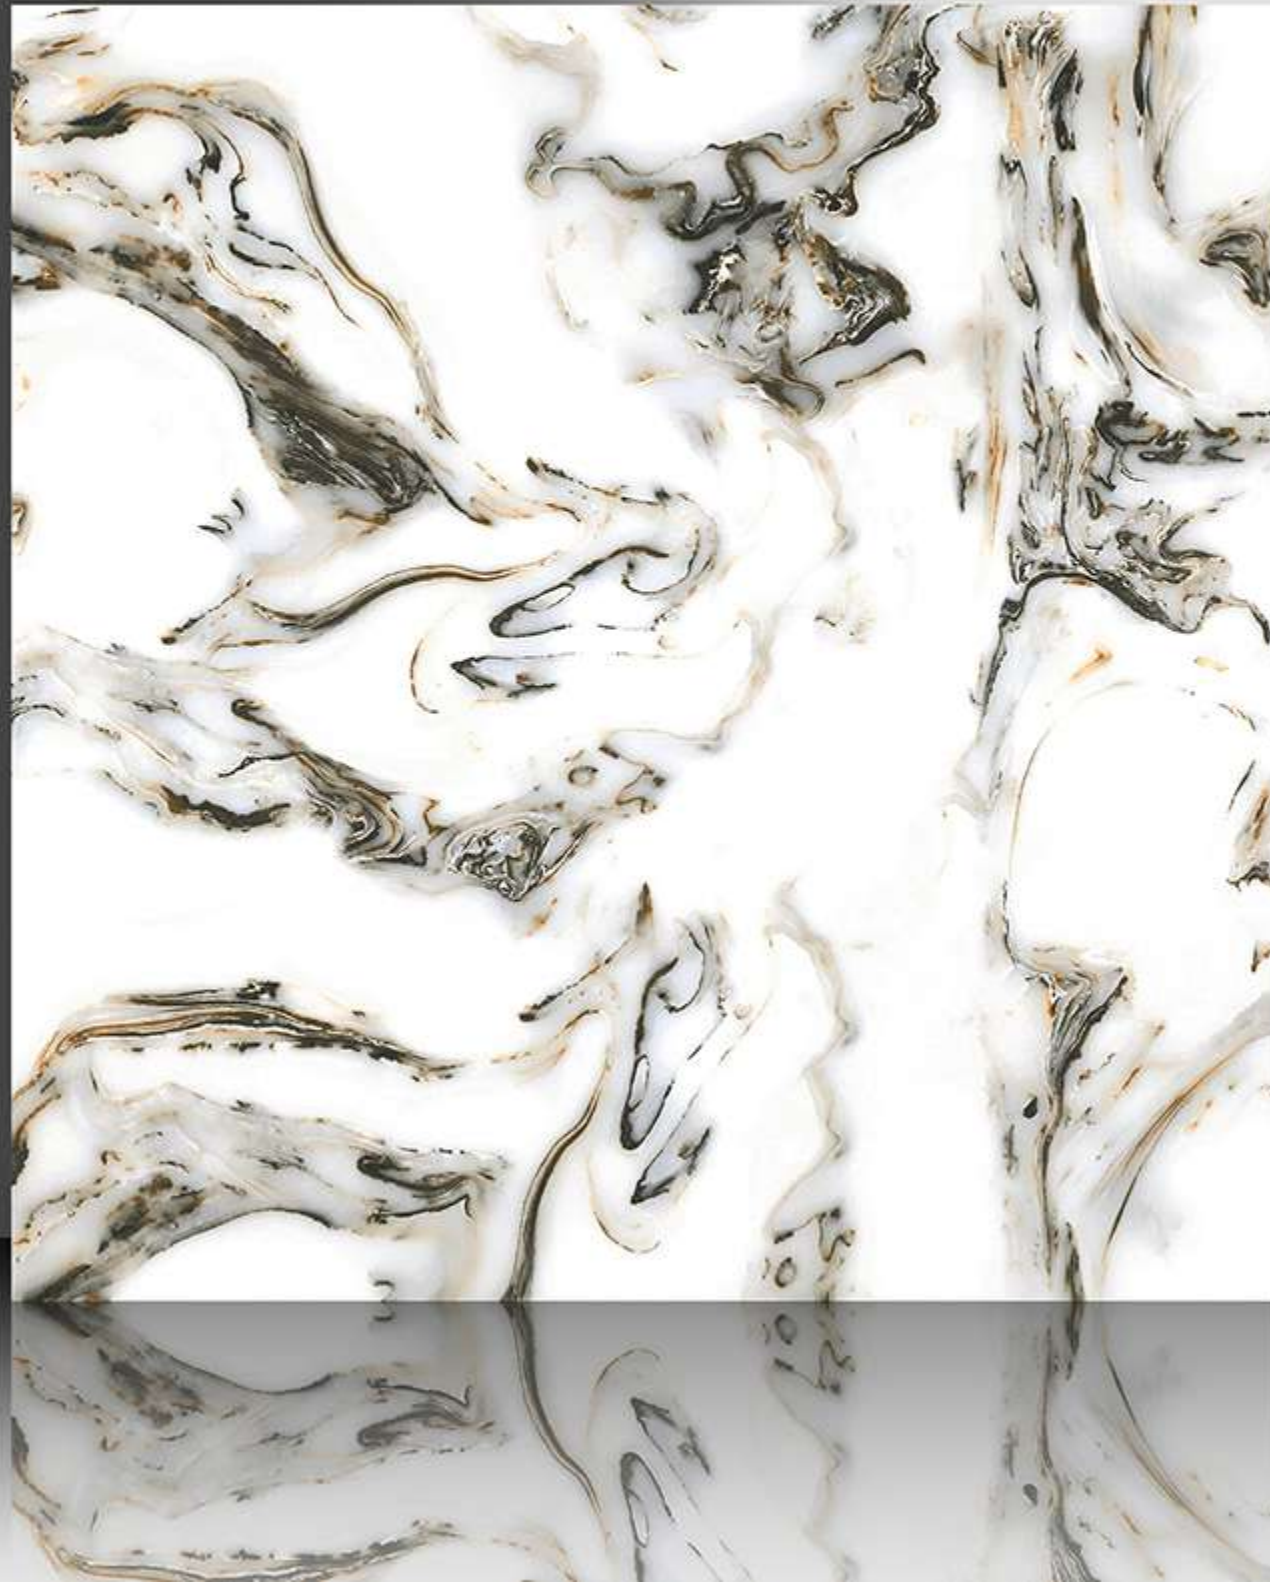

WHITE BODY

PORCELAIN TILES

600X600 mm