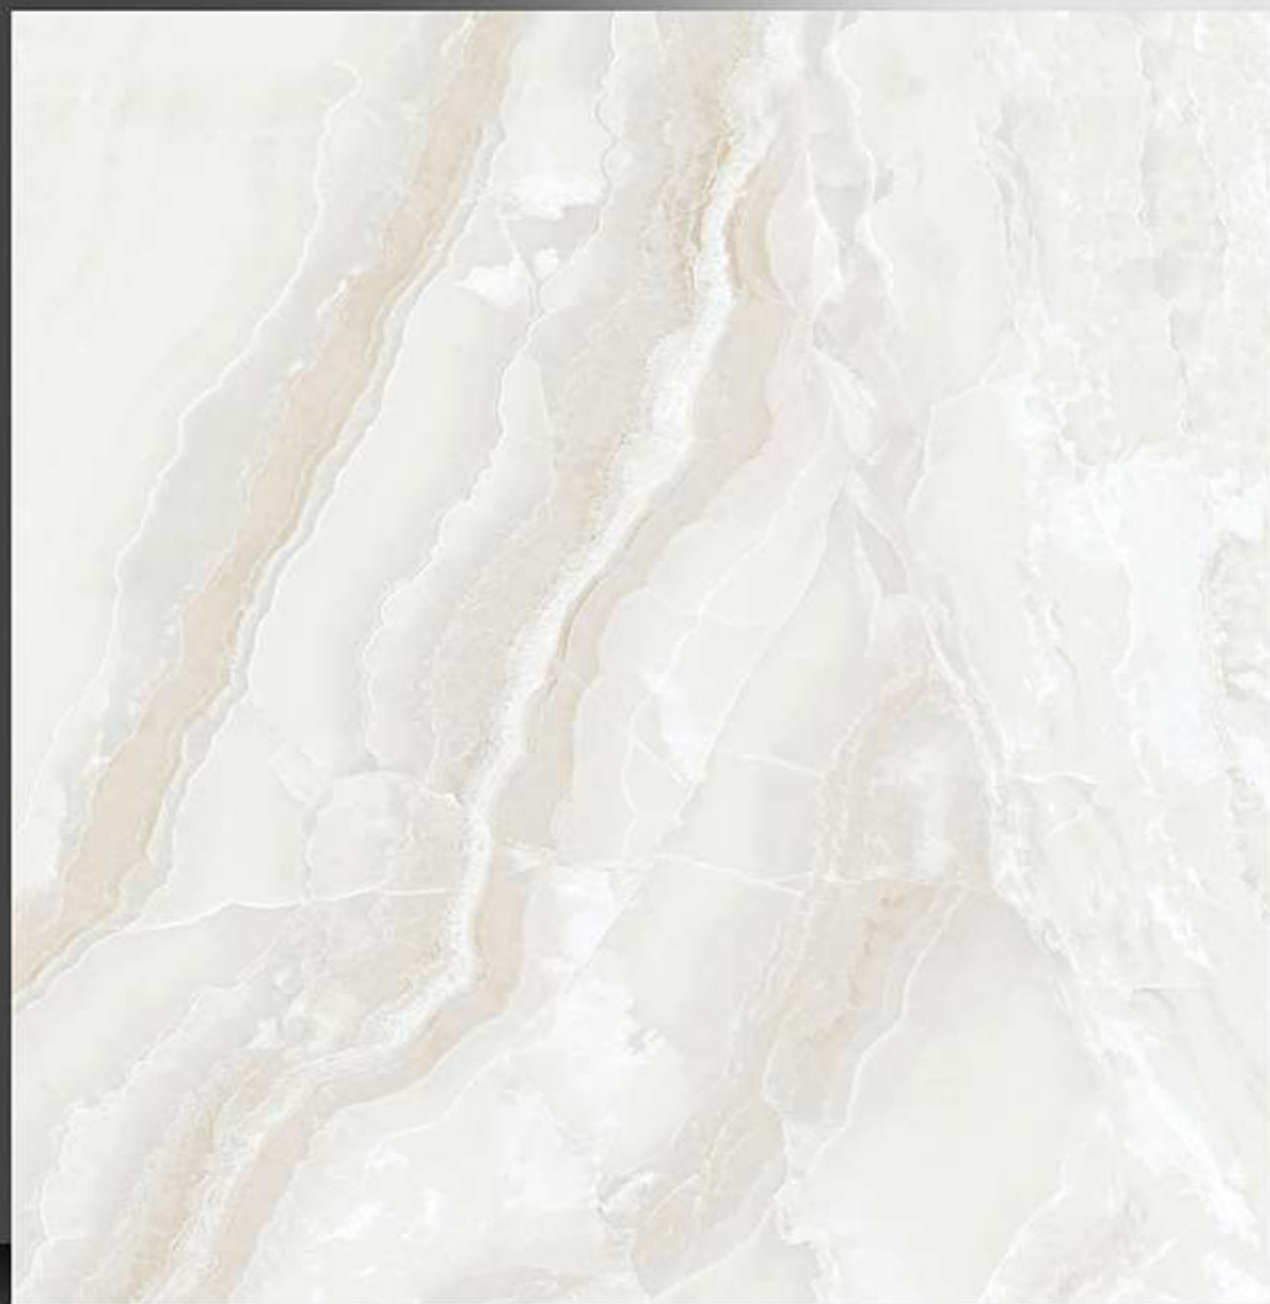

WHITE BODY

PORCELAIN TILES

600X600 mm