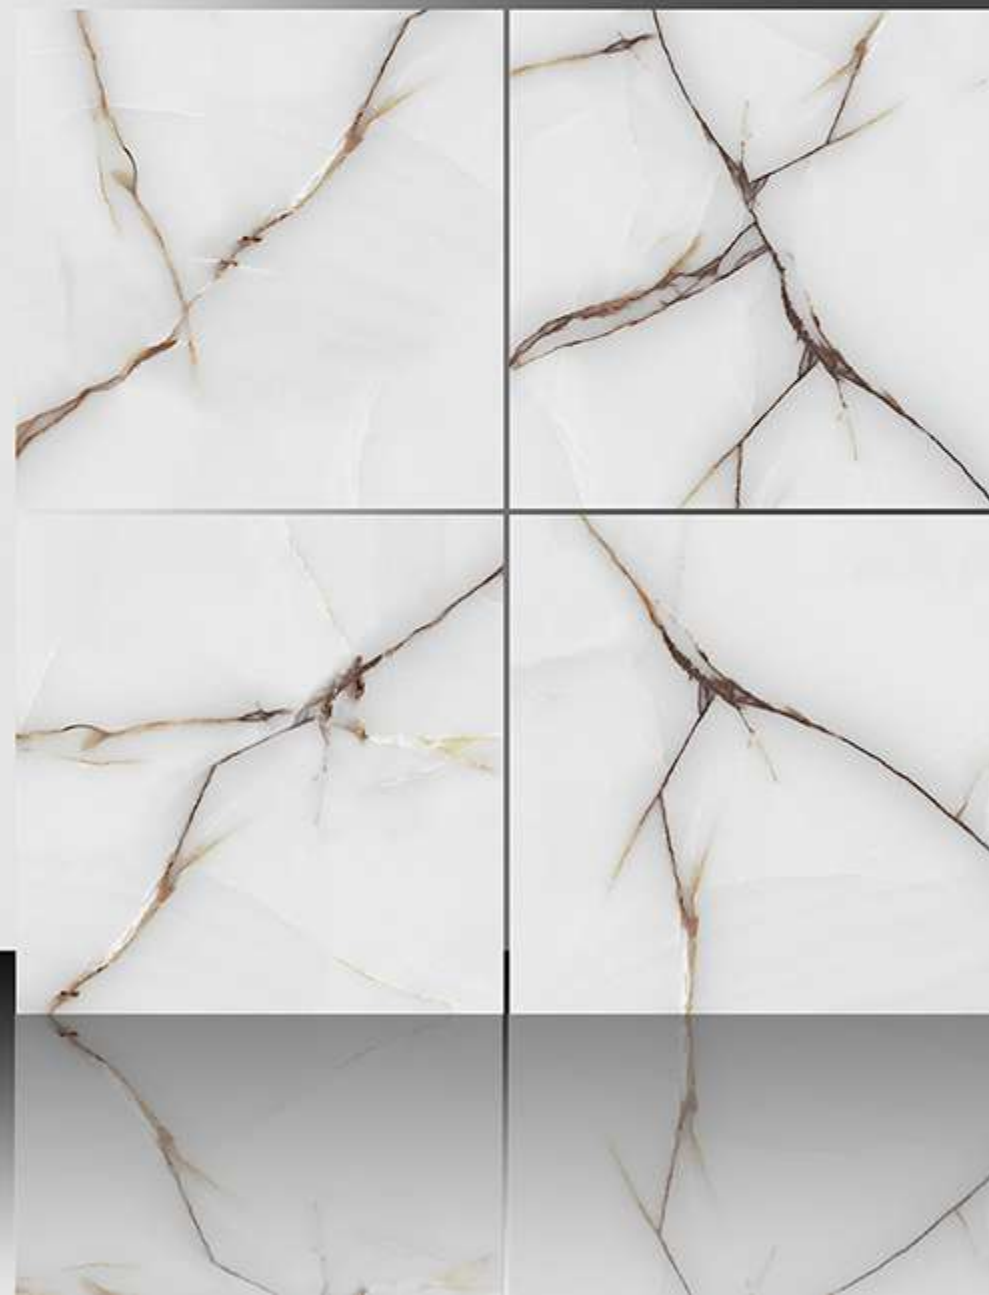

8091

Marble Series