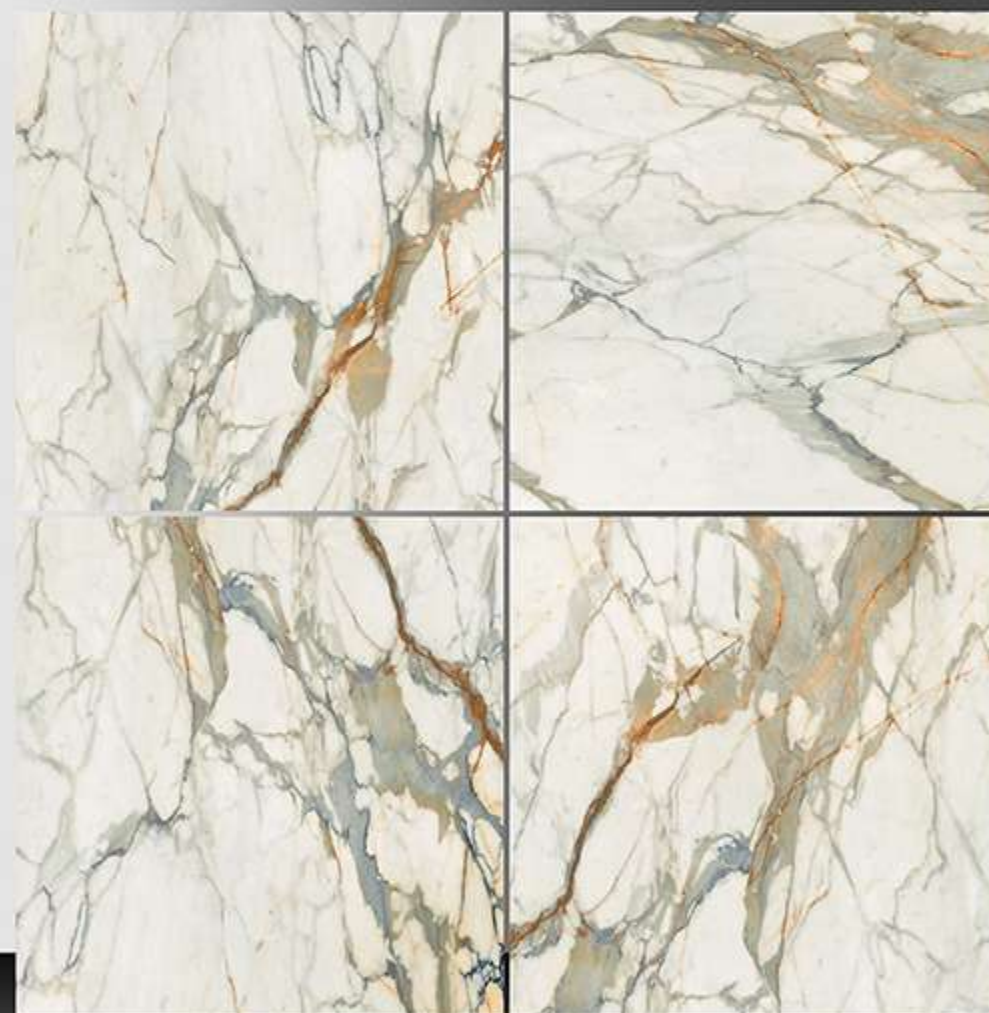

Marble Series

WHITE BODY

PORCELAIN TILES

600X600 mm

8087

Marble Series

WHITE BODY

PORCELAIN TILES