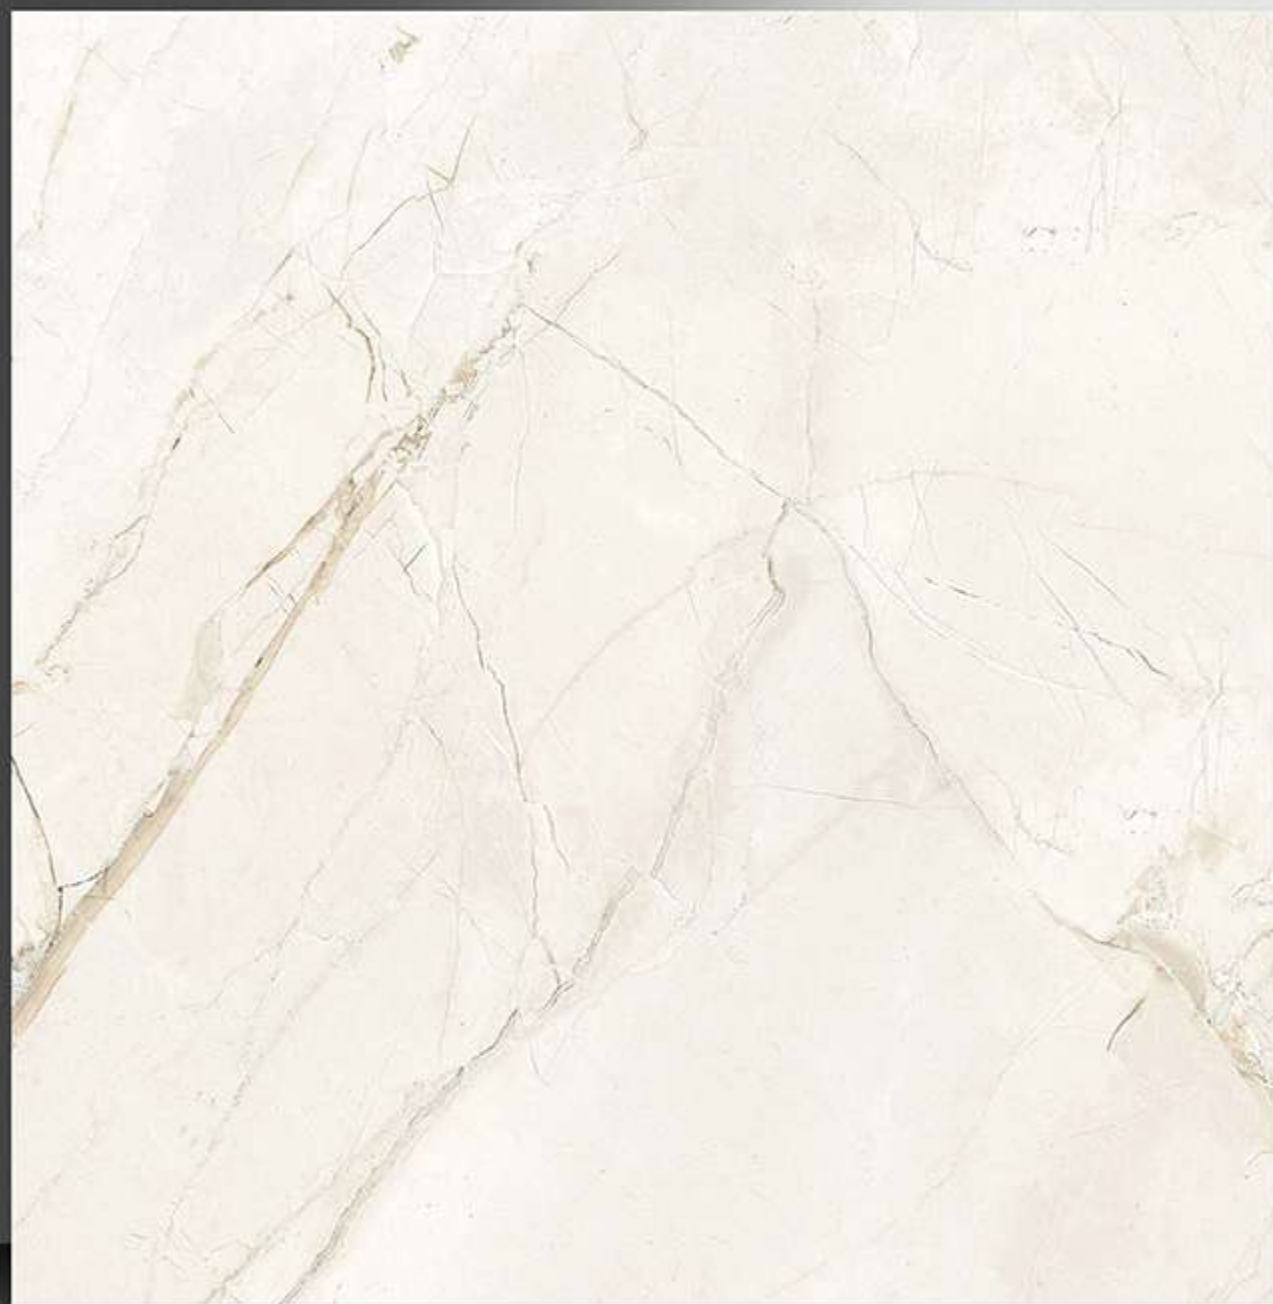

8034

Marble Series

WHITE BODY

PORCELAIN TILES

600X600 mm

8035

Marble Series

WHITE BODY