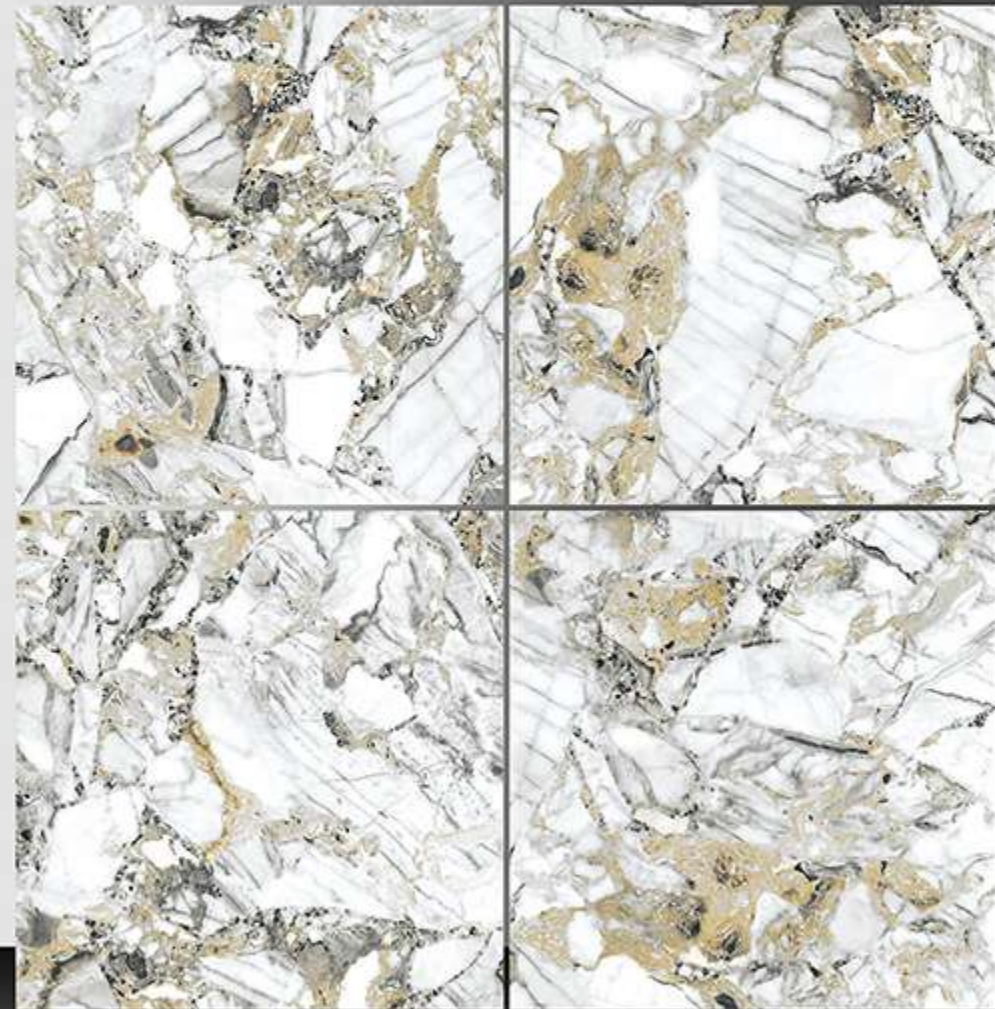

8031

Marble Series