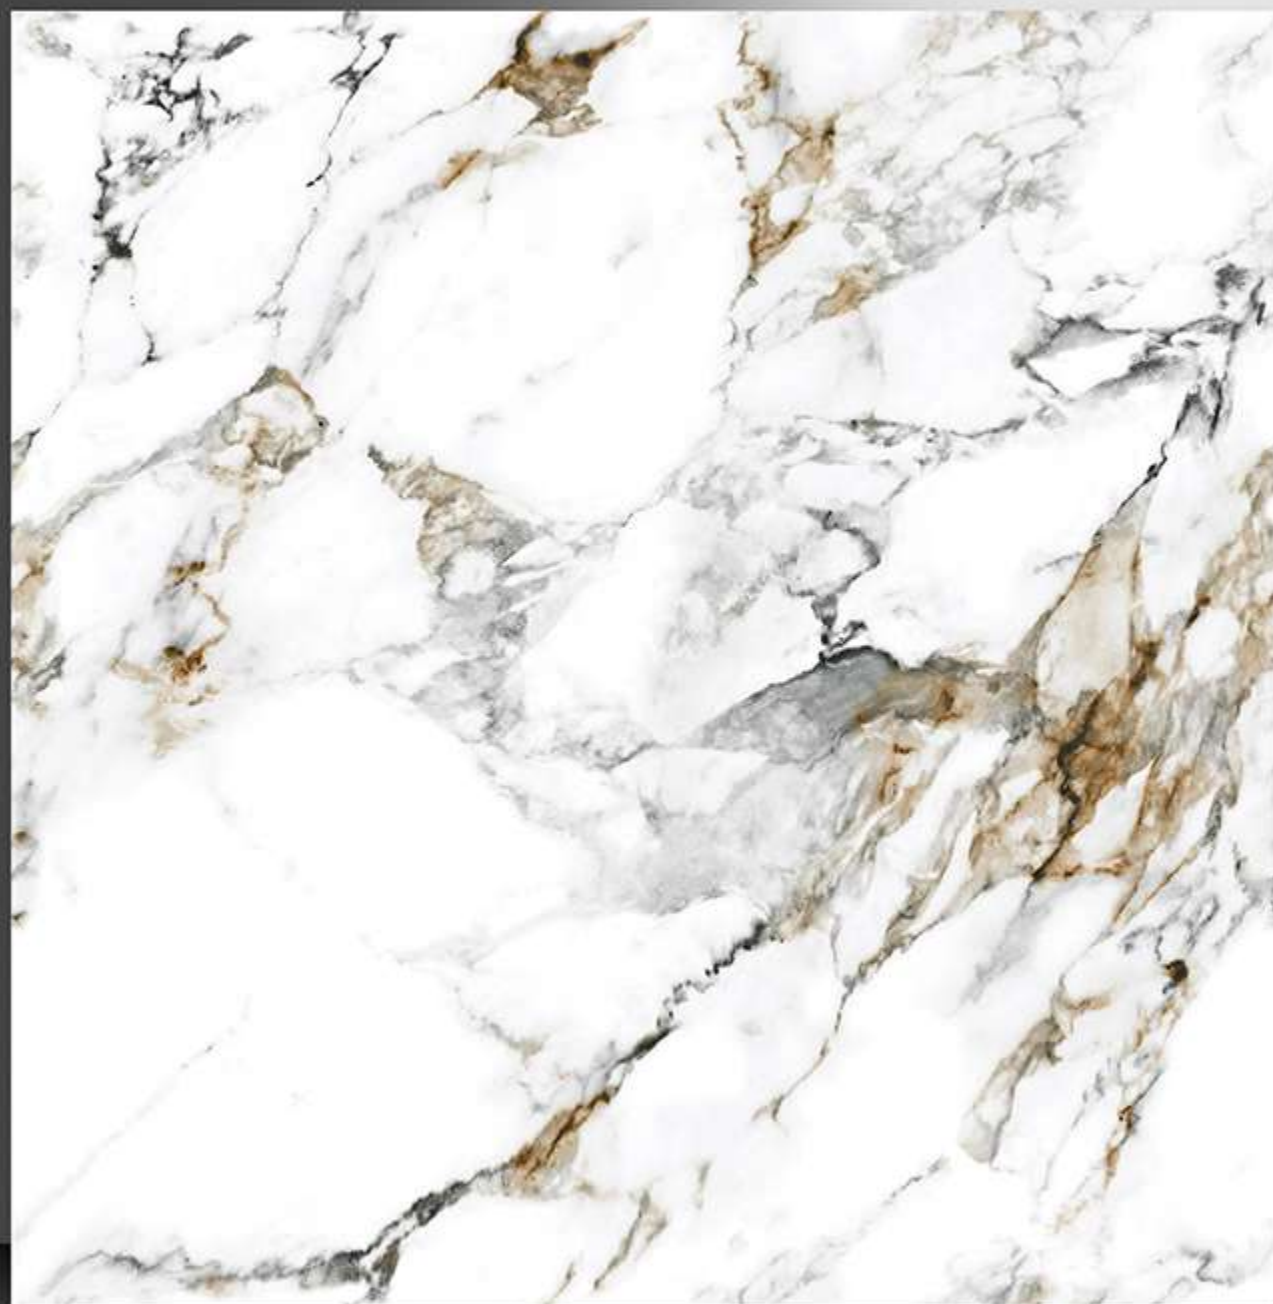

PORCELAIN TILES

600X600 mm

8118

Marble Series

WHITE BODY

PORCELAIN TILES

600X600 mm

8119