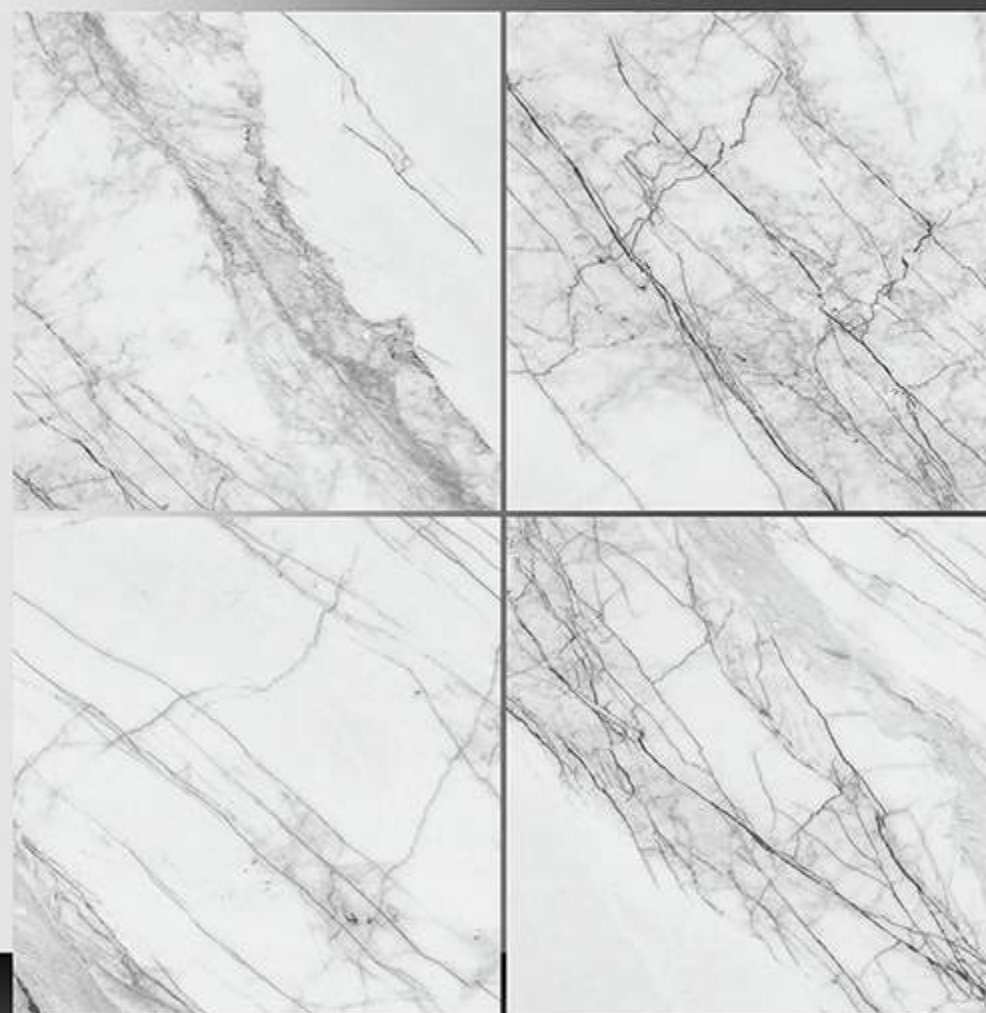

8007

Marble Series