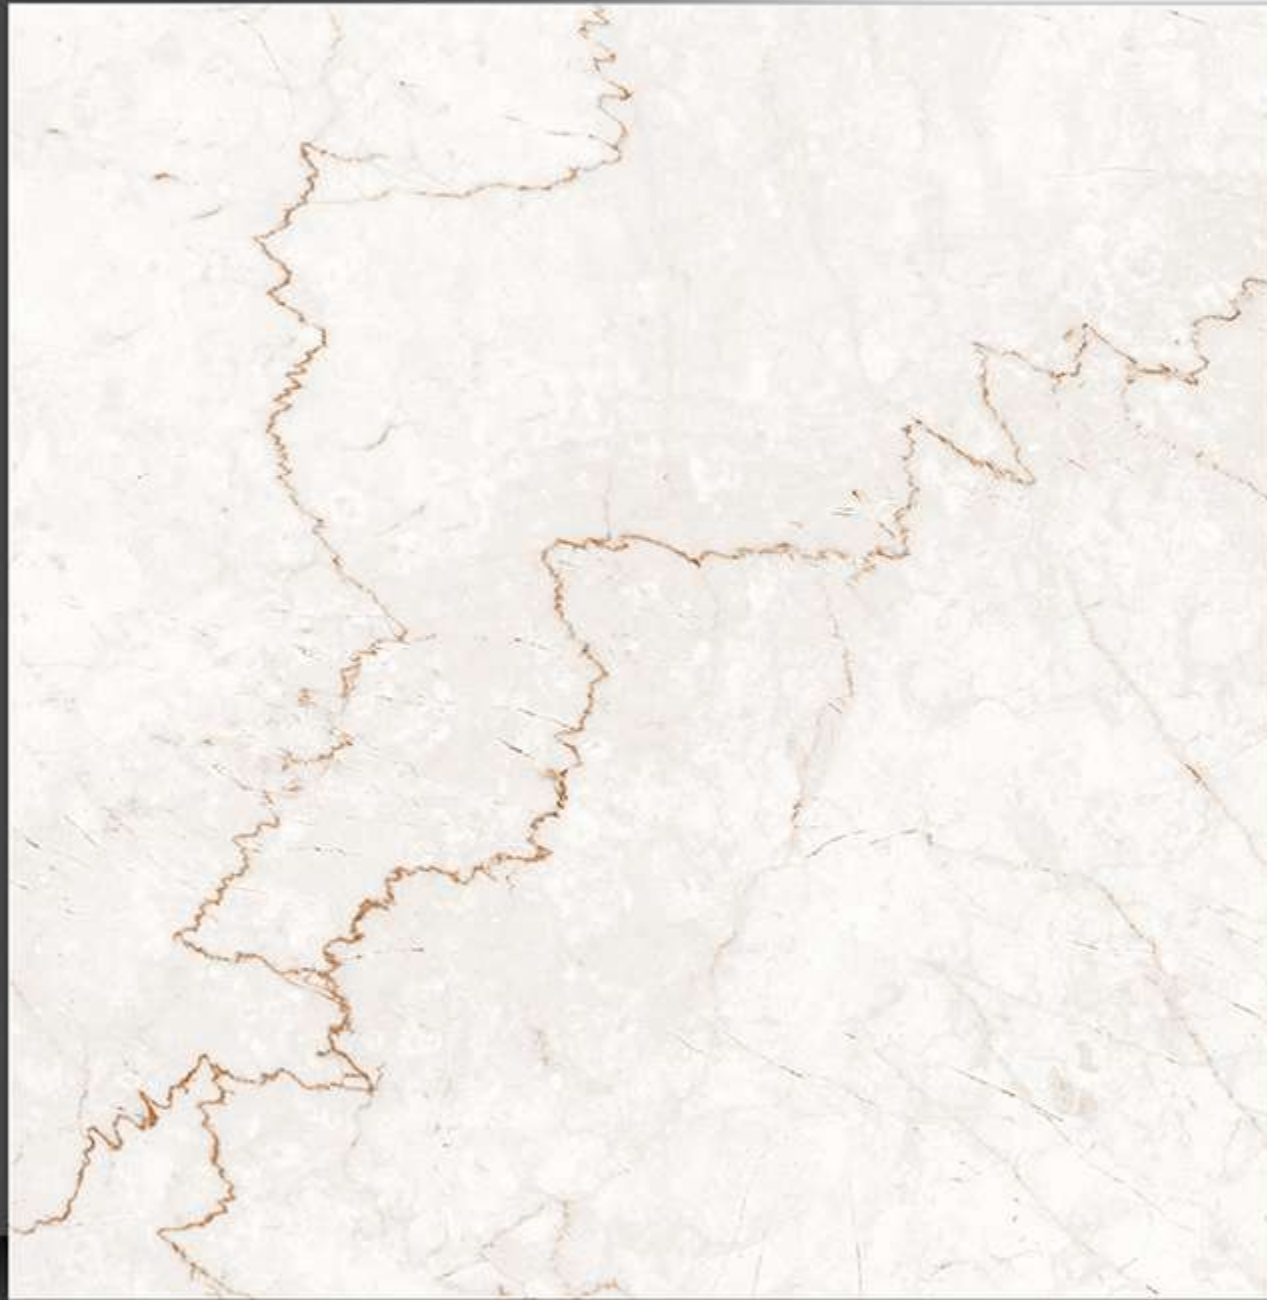

WHITE BODY

PORCELAIN TILES

600X600 mm