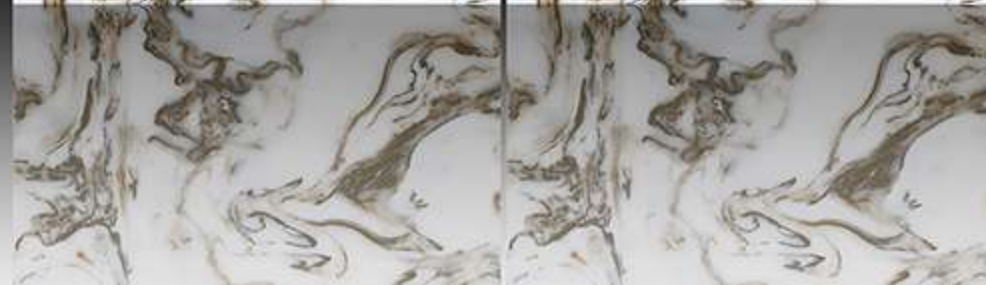

600X600 mm

8113

Marble Series

WHITE BODY

PORCELAIN TILES

600X600 mm

8114

Marble Series