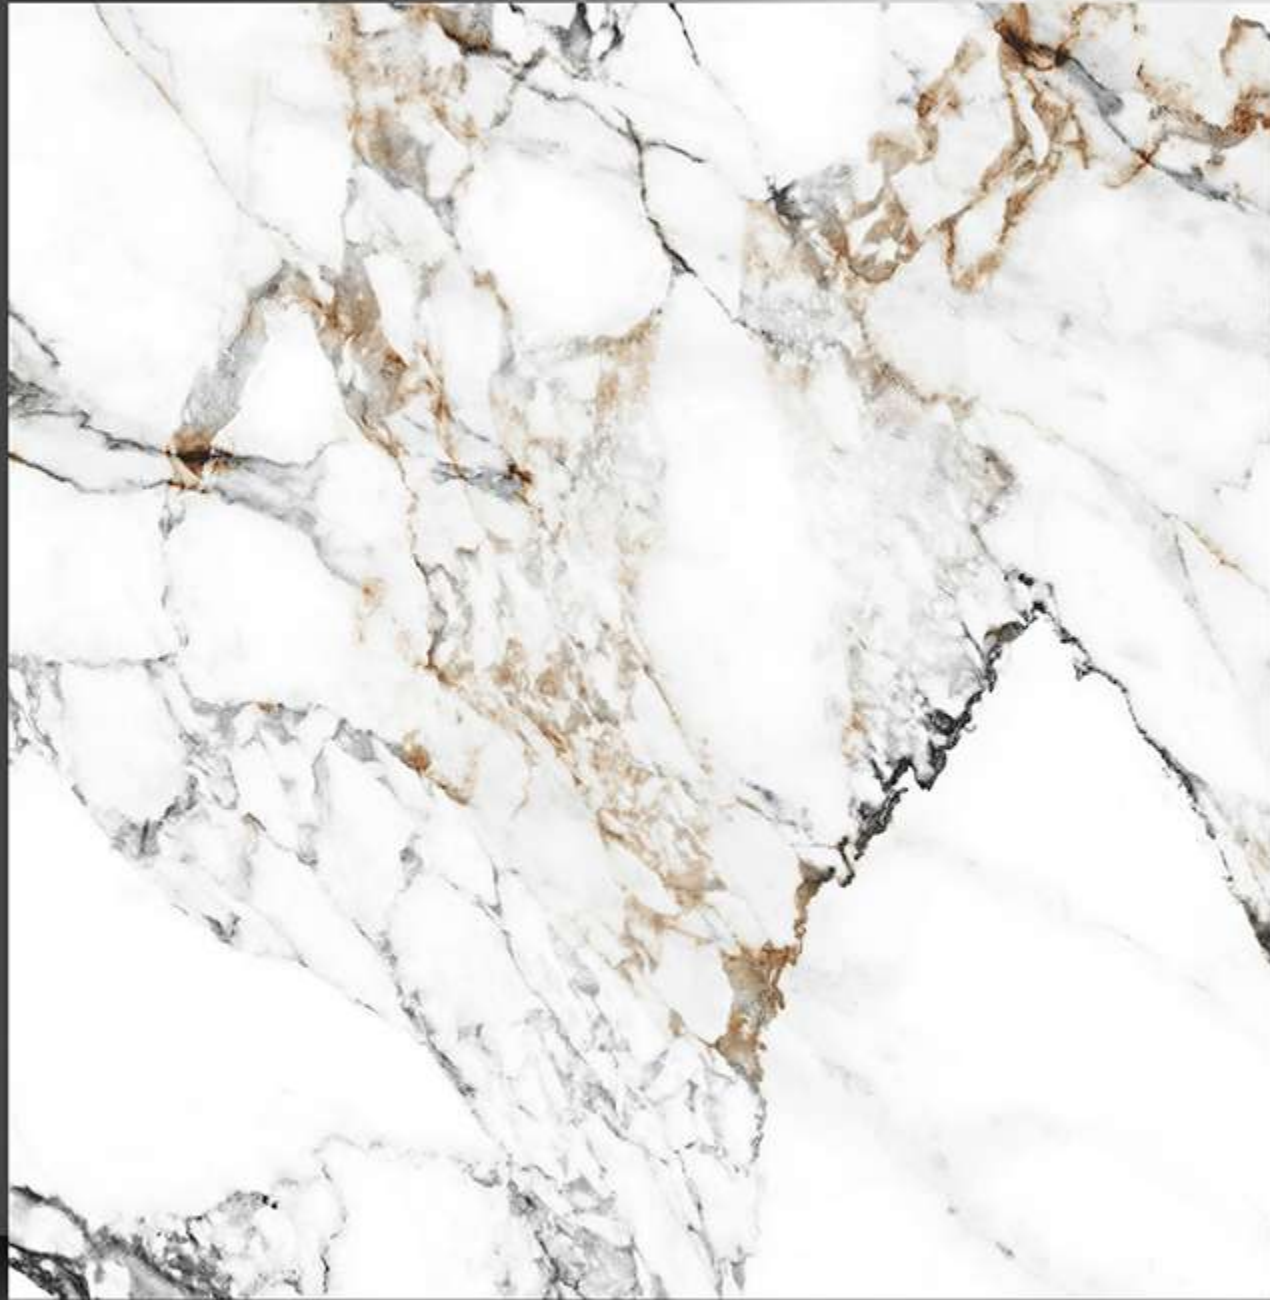

WHITE BODY

PORCELAIN TILES

600X600 mm