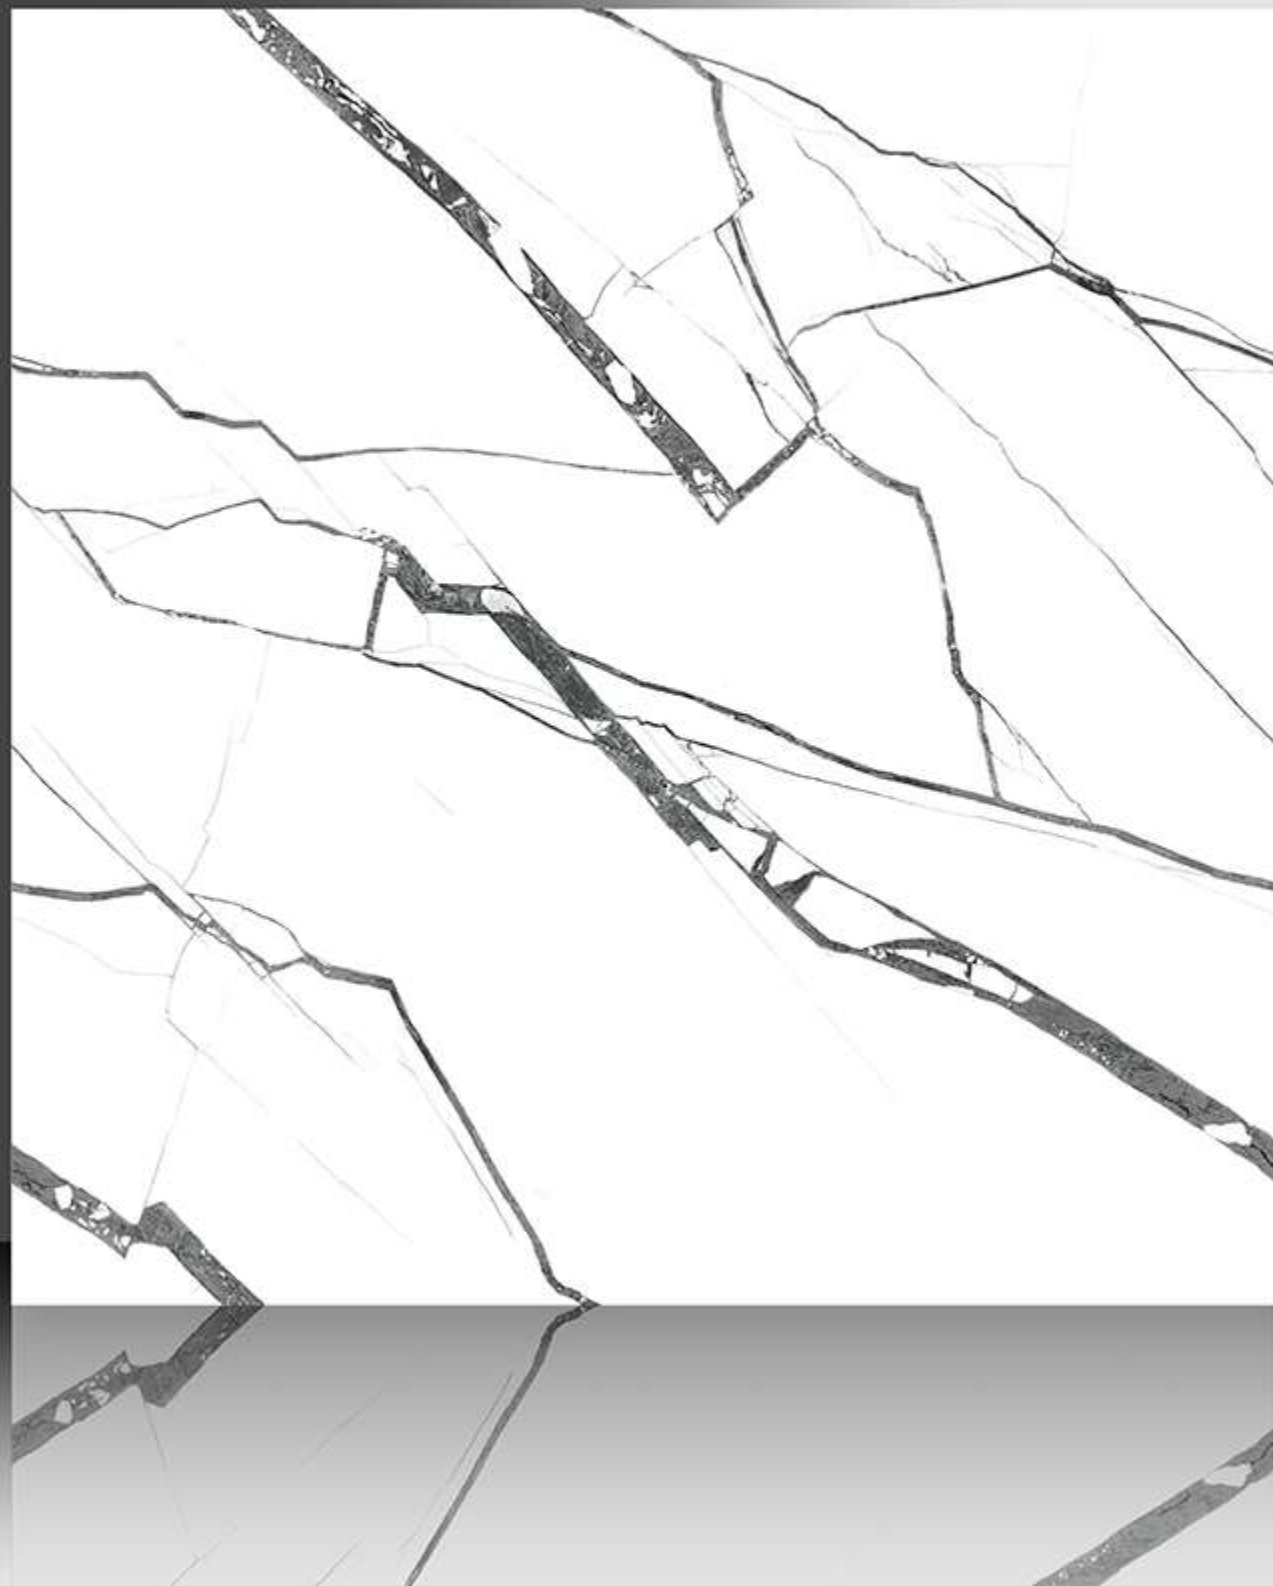

WHITE BODY

PORCELAIN TILES

600X600 mm