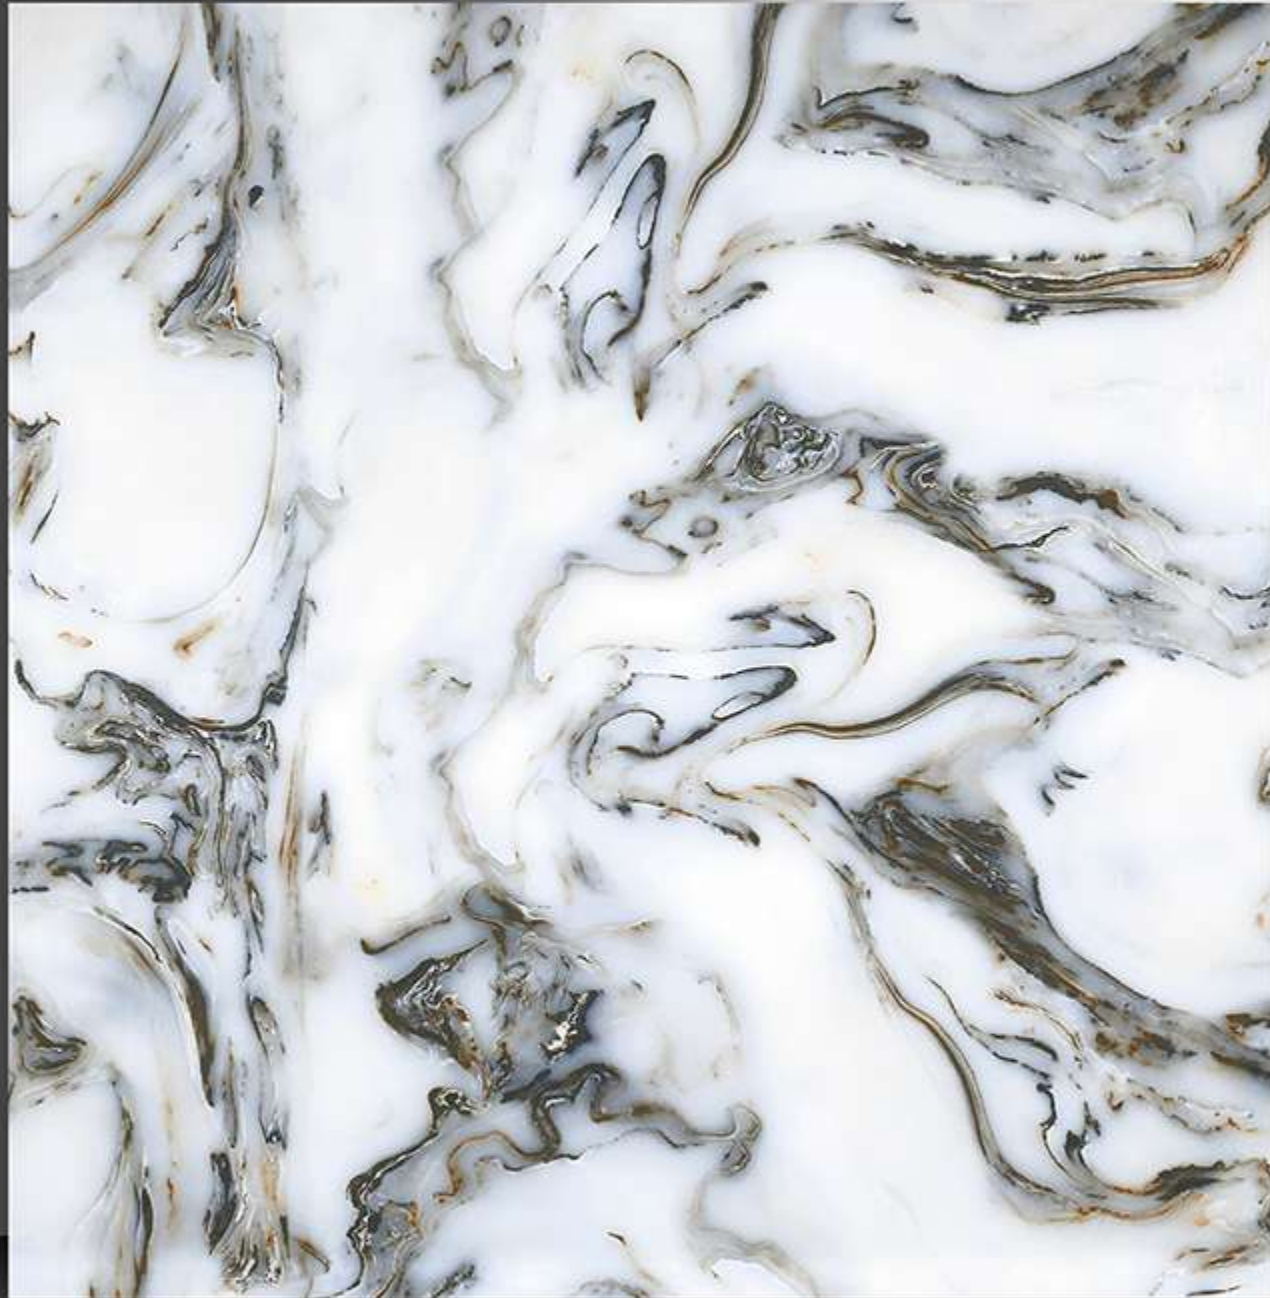

WHITE BODY

PORCELAIN TILES

600X600 mm