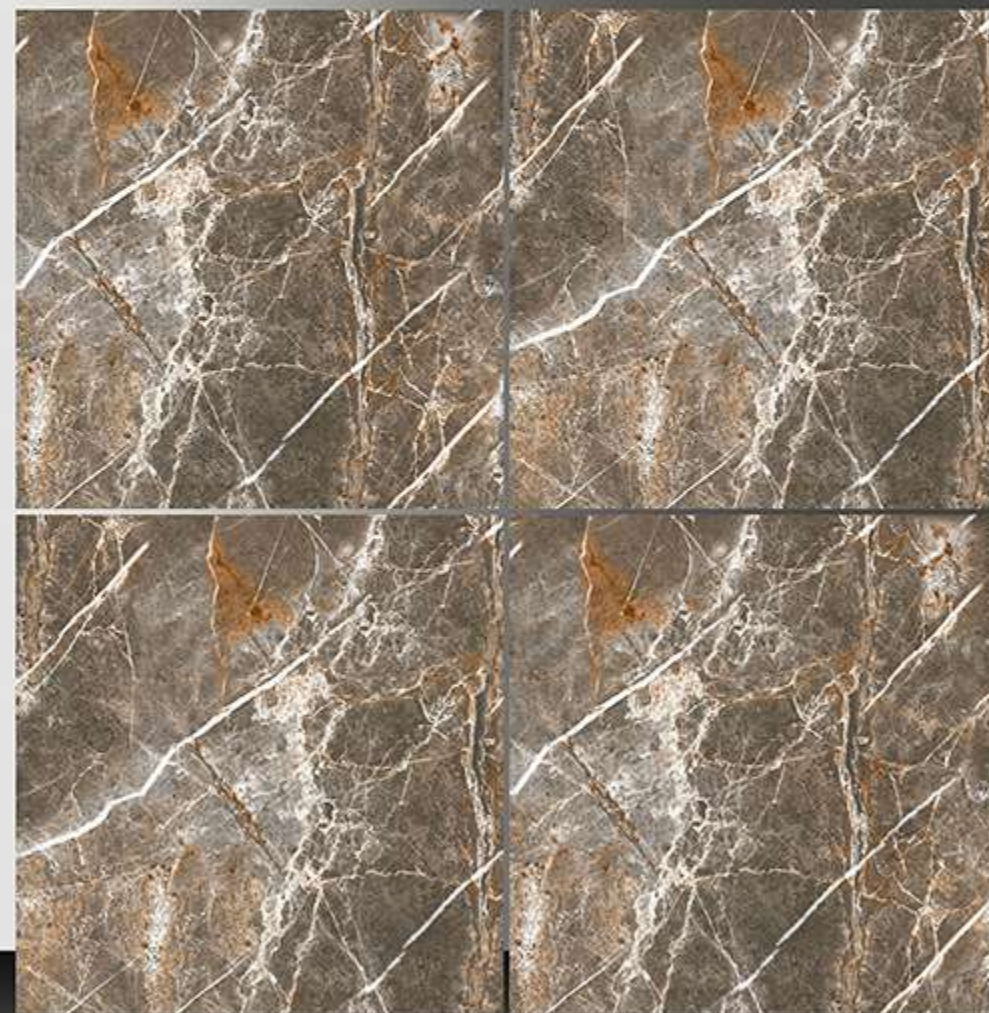

8042

Marble Series

WHITE BODY

PORCELAIN TILES

600X600 mm

8043

Marble Series

WHITE BODY