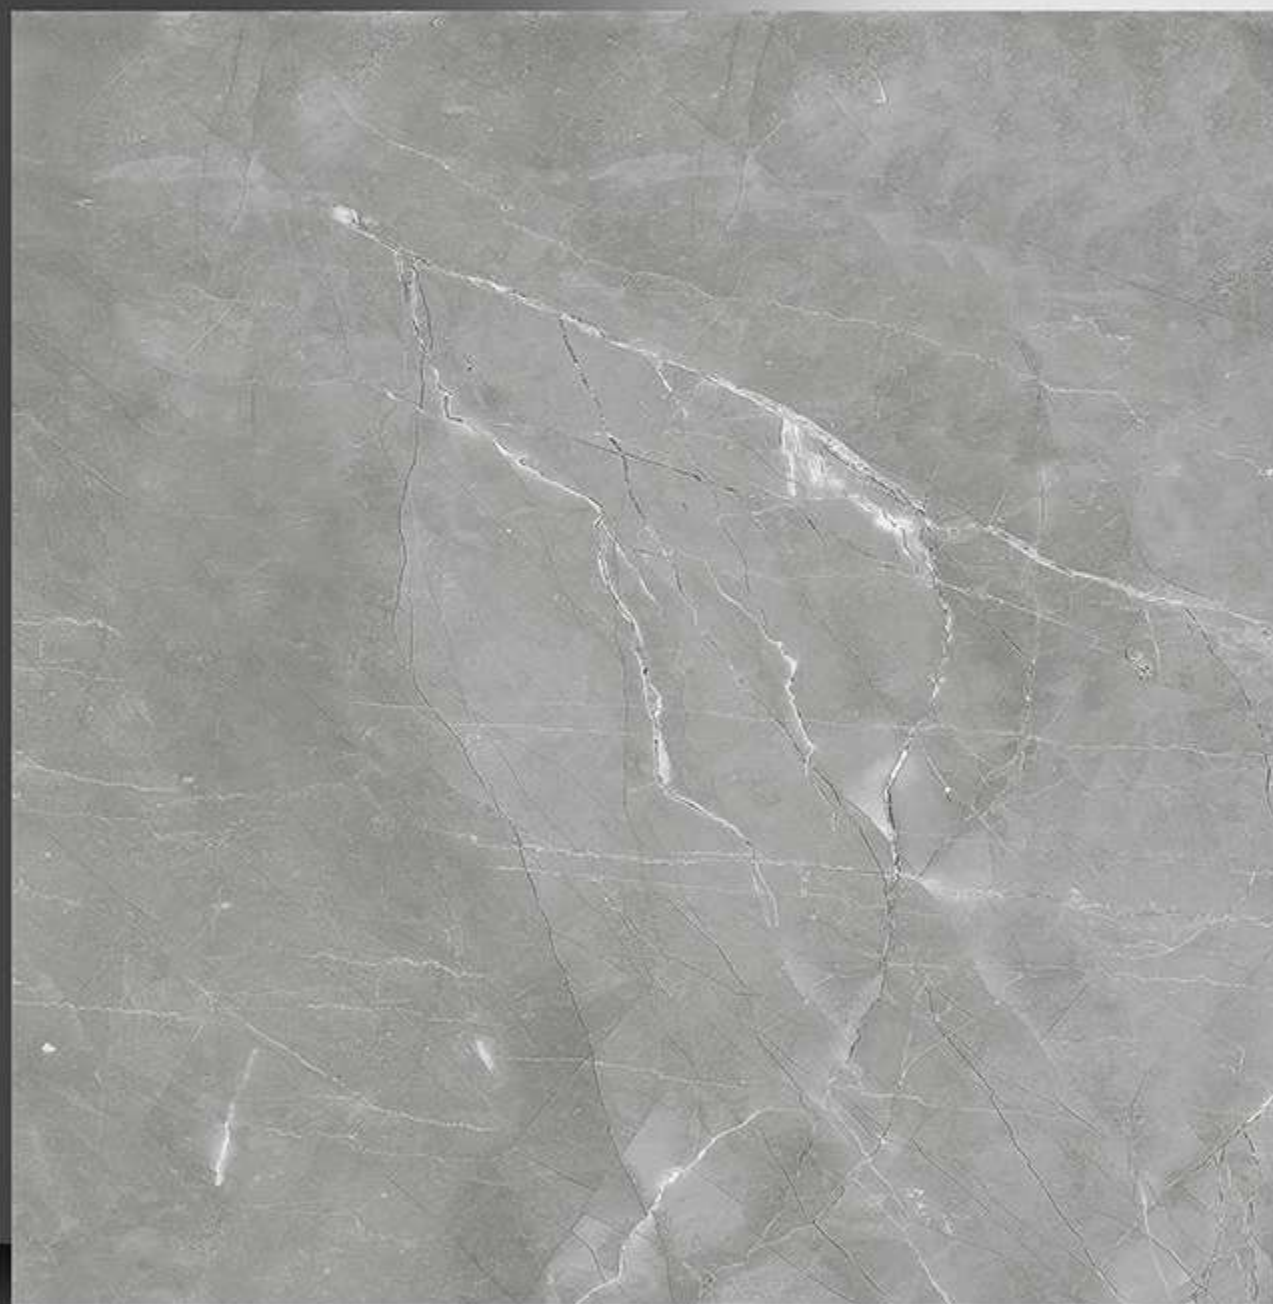

WHITE BODY

PORCELAIN TILES

600X600 mm