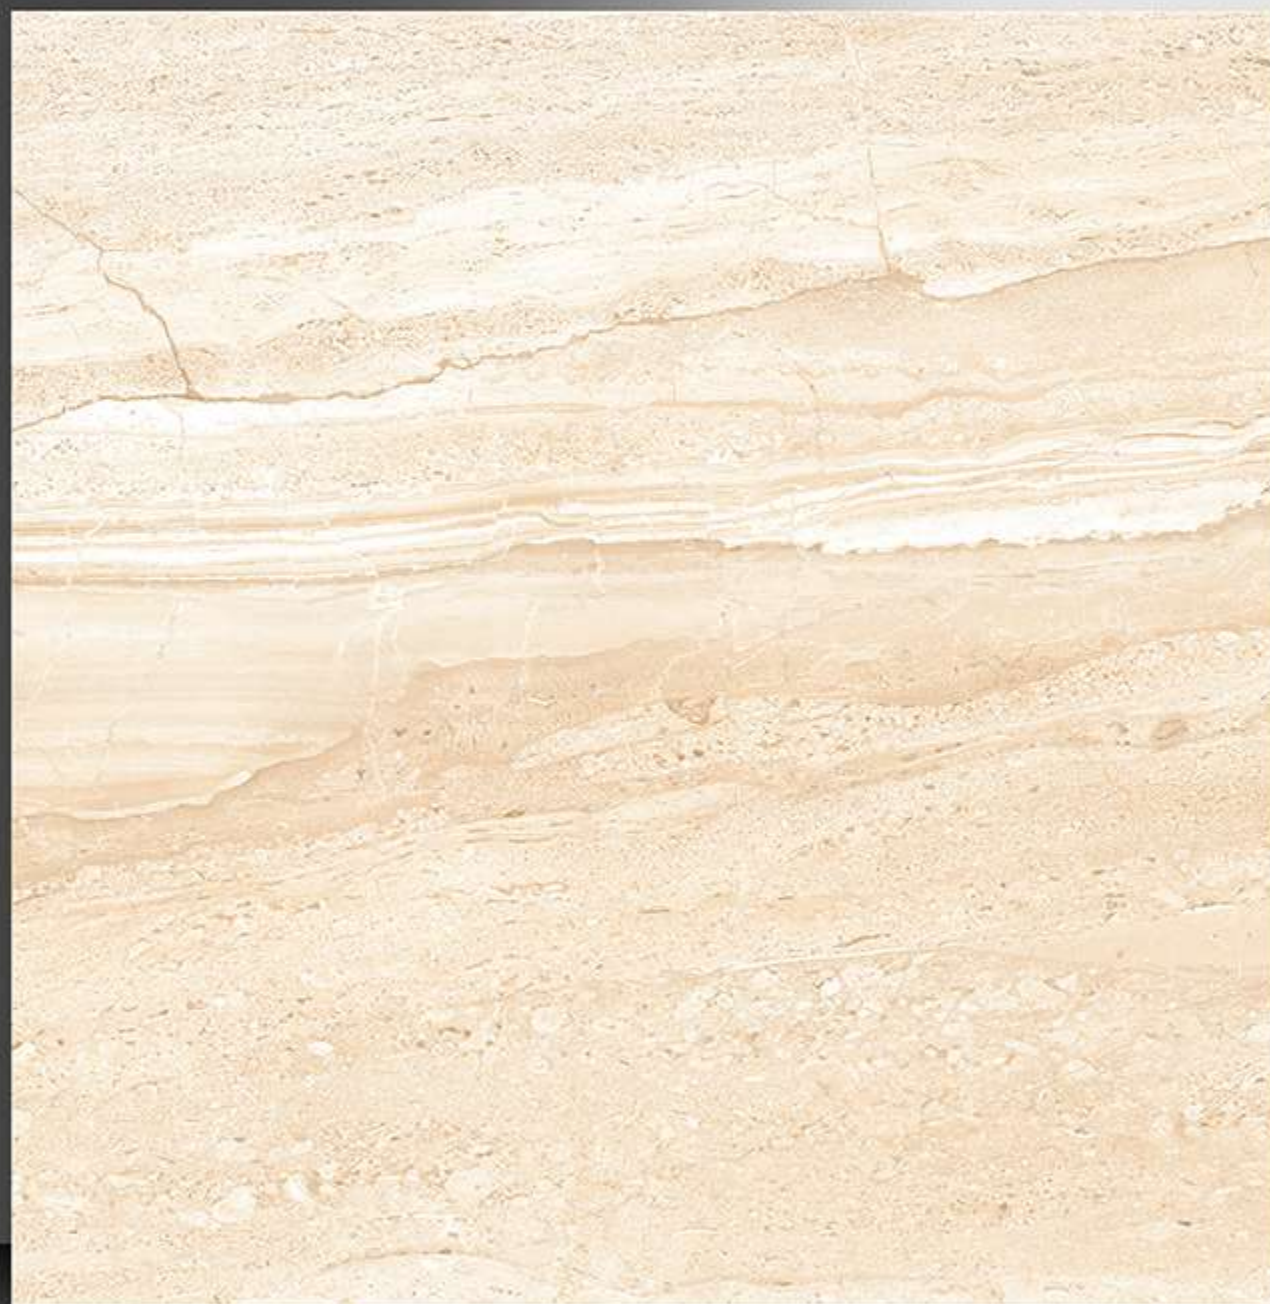

PORCELAIN TILES

600X600 mm

8110

Marble Series

WHITE BODY

PORCELAIN TILES

600X600 mm

8111