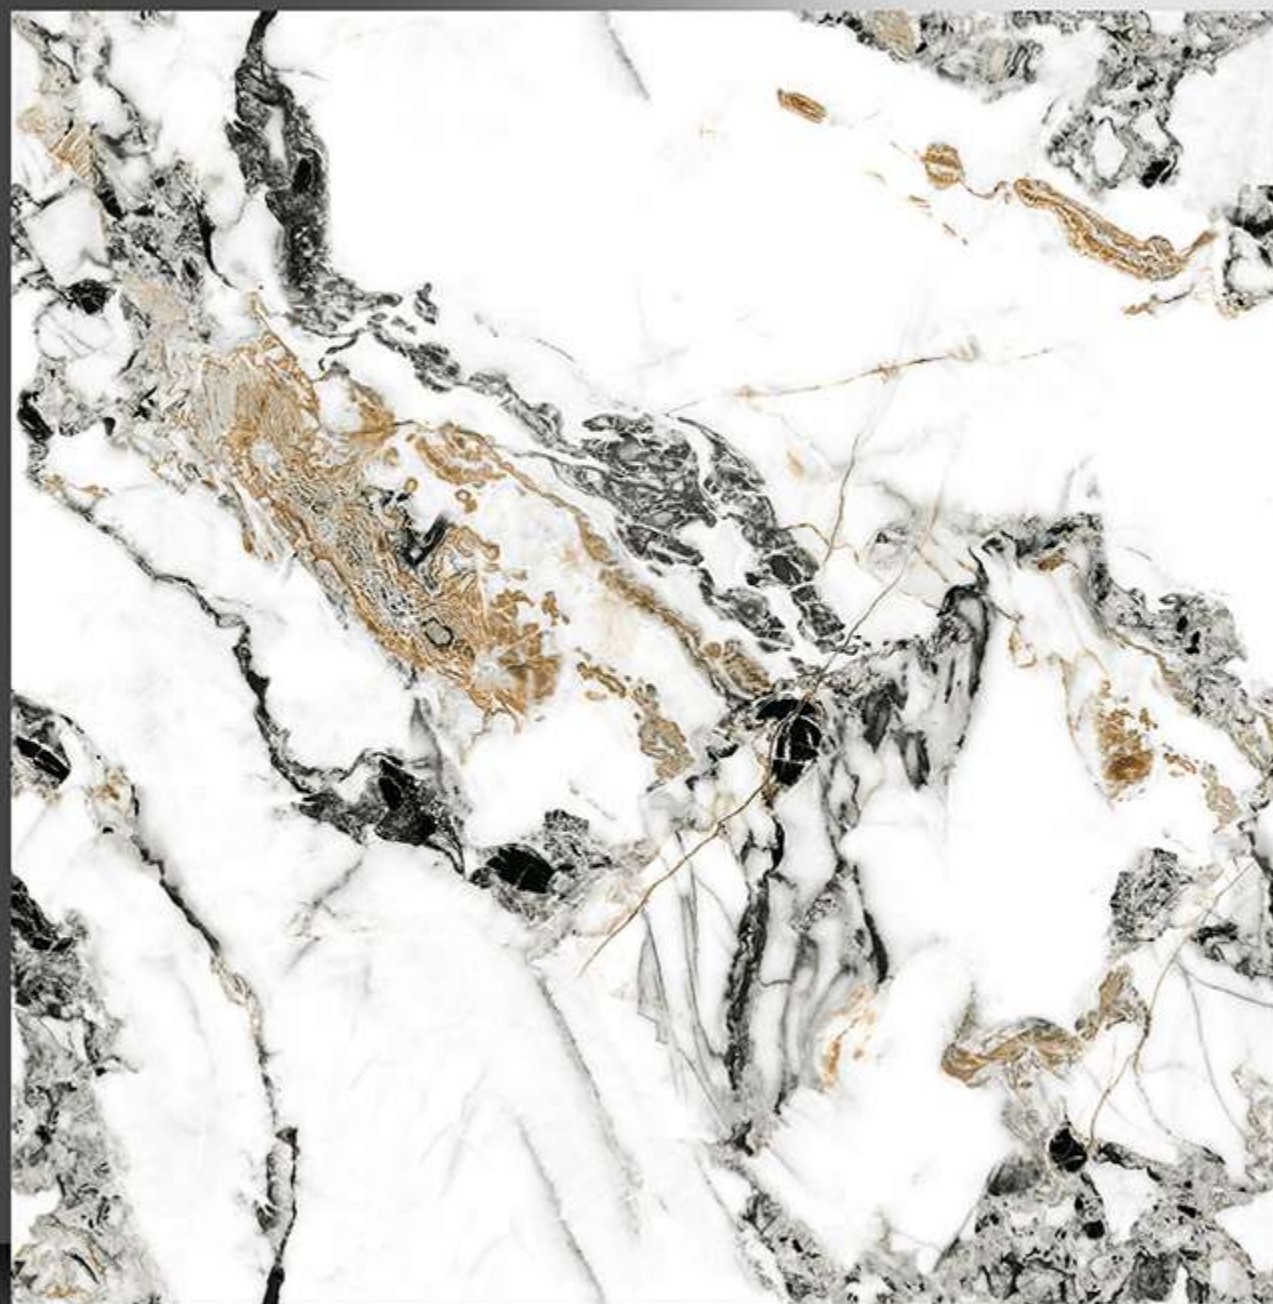

WHITE BODY

PORCELAIN TILES

600X600 mm