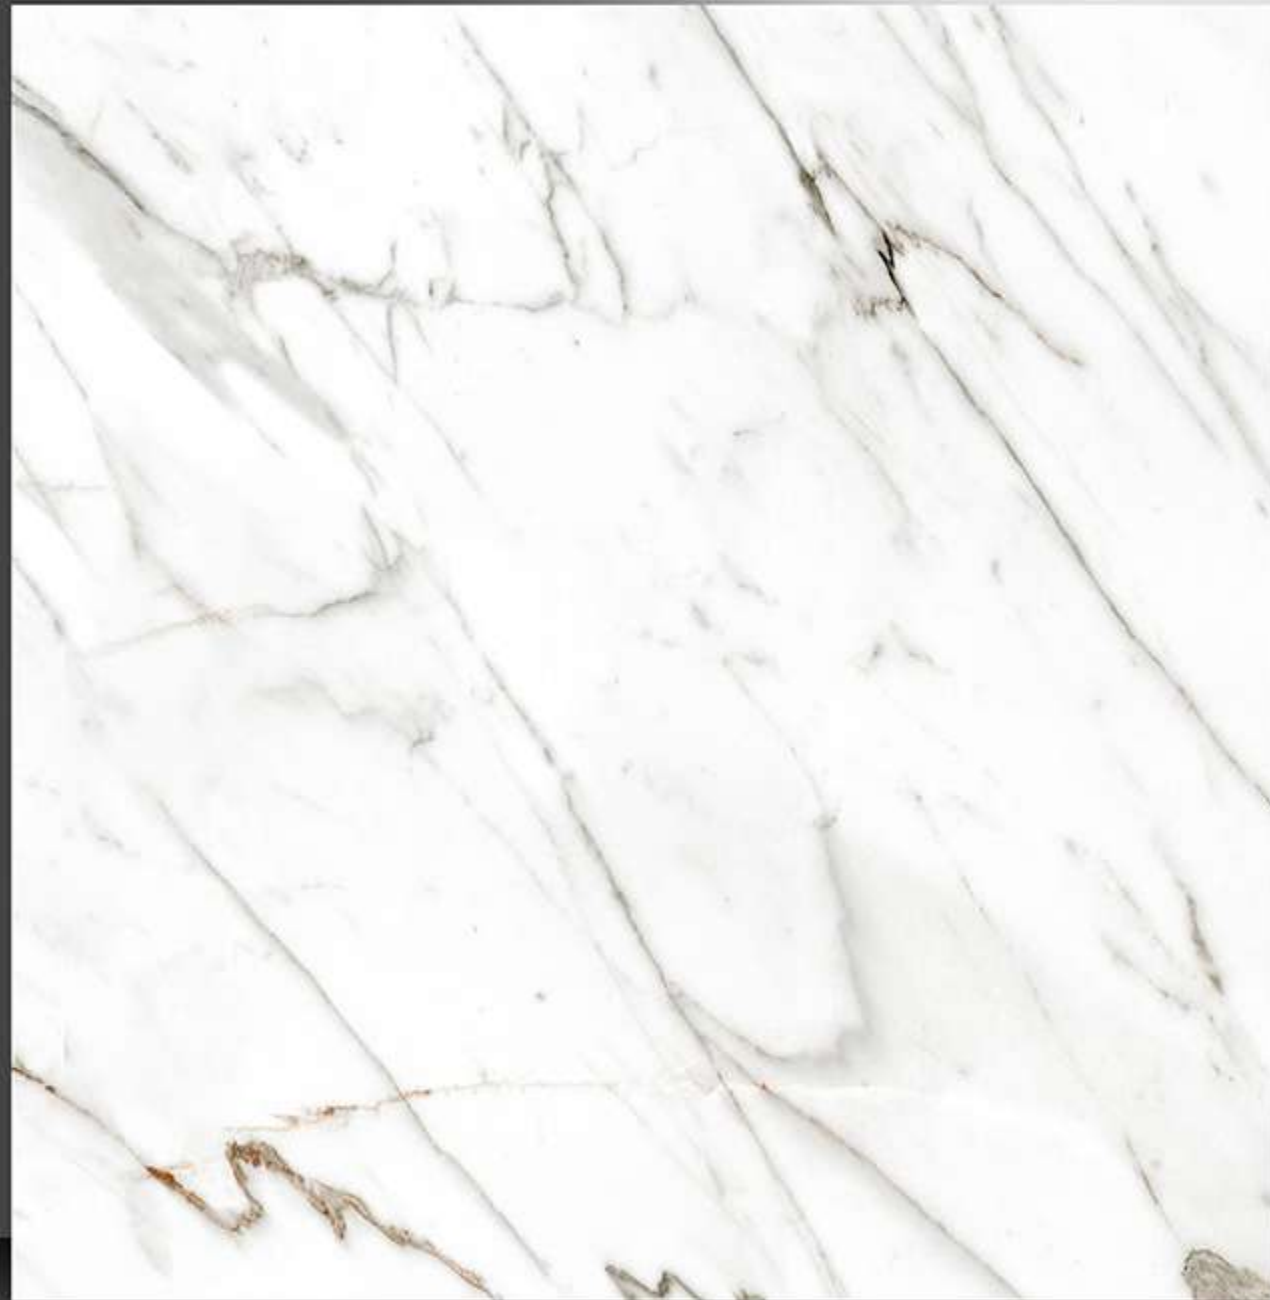

PORCELAIN TILES

600X600 mm

8012

Marble Series

WHITE BODY

PORCELAIN TILES

600X600 mm

8013