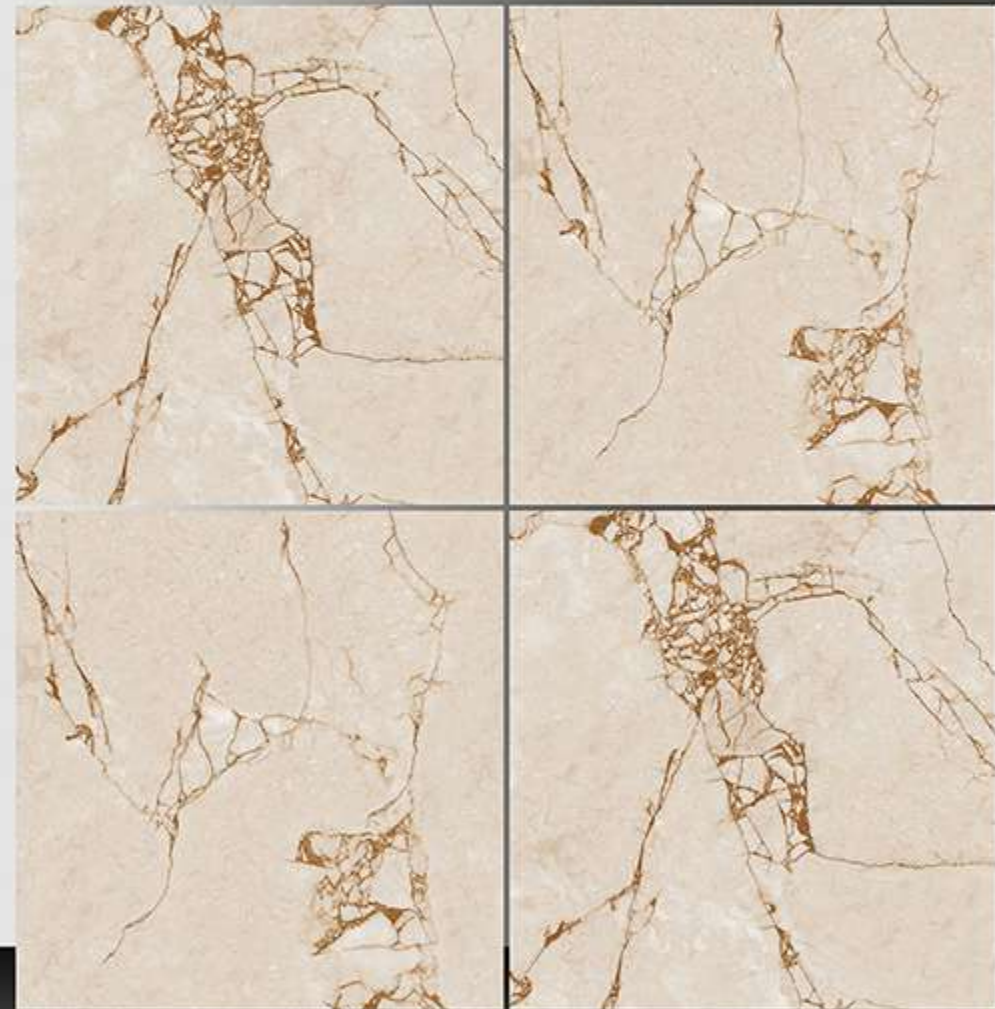

8012

Marble Series