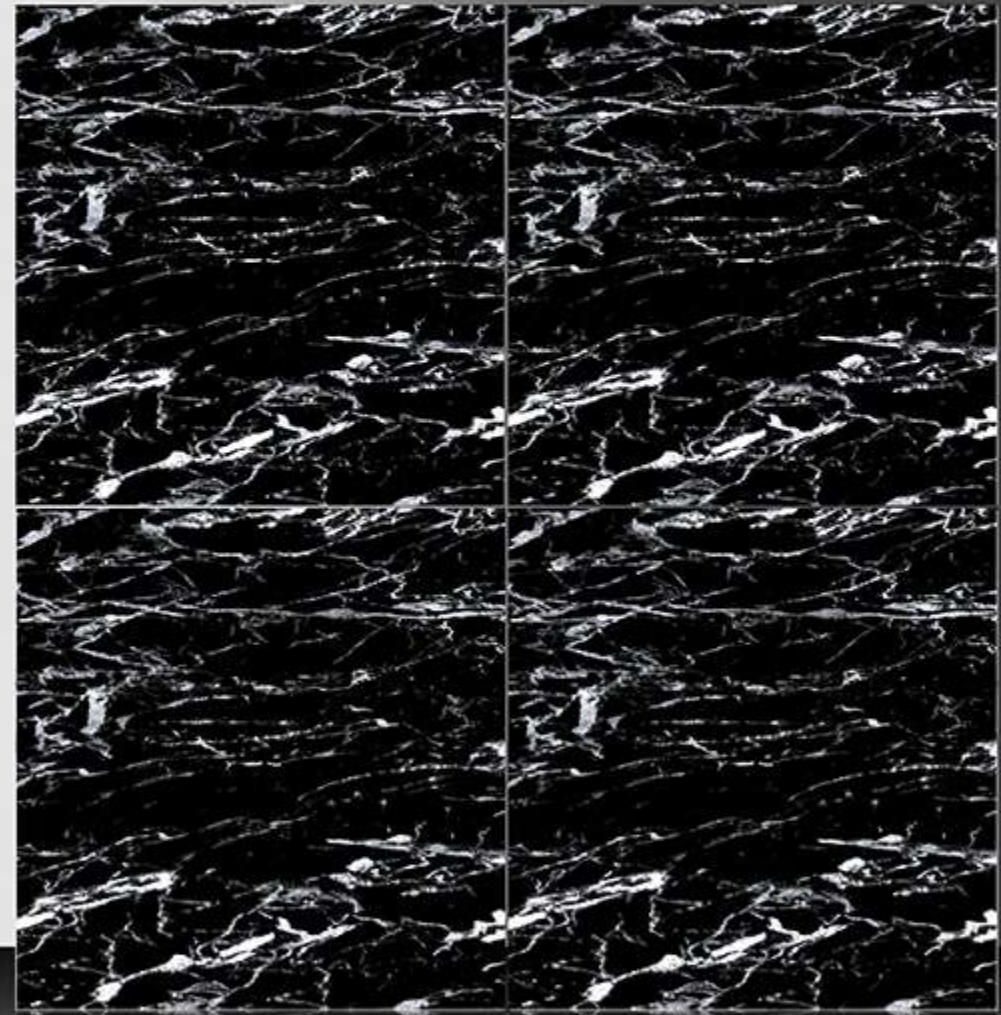

Marble Series

WHITE BODY

PORCELAIN TILES

600X600 mm

8136

Marble Series

WHITE BODY

PORCELAIN TILES