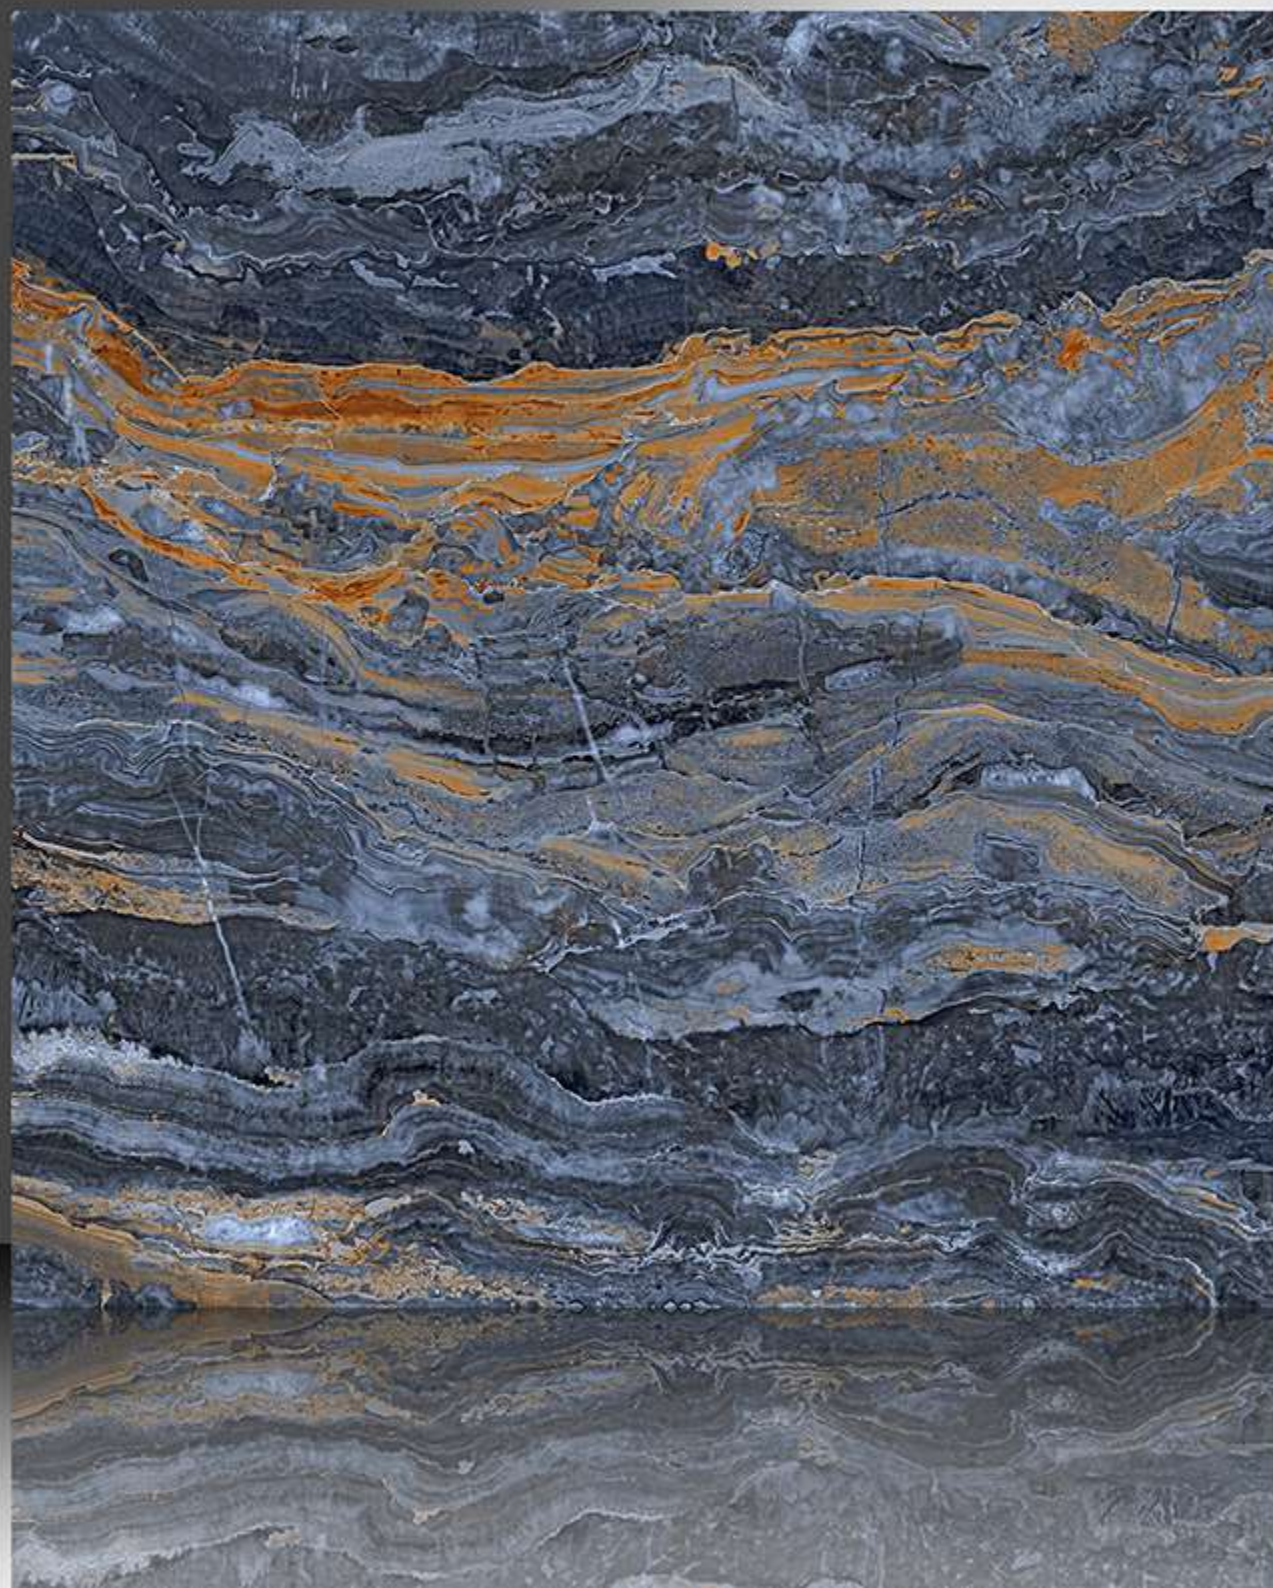

WHITE BODY

PORCELAIN TILES

600X600 mm