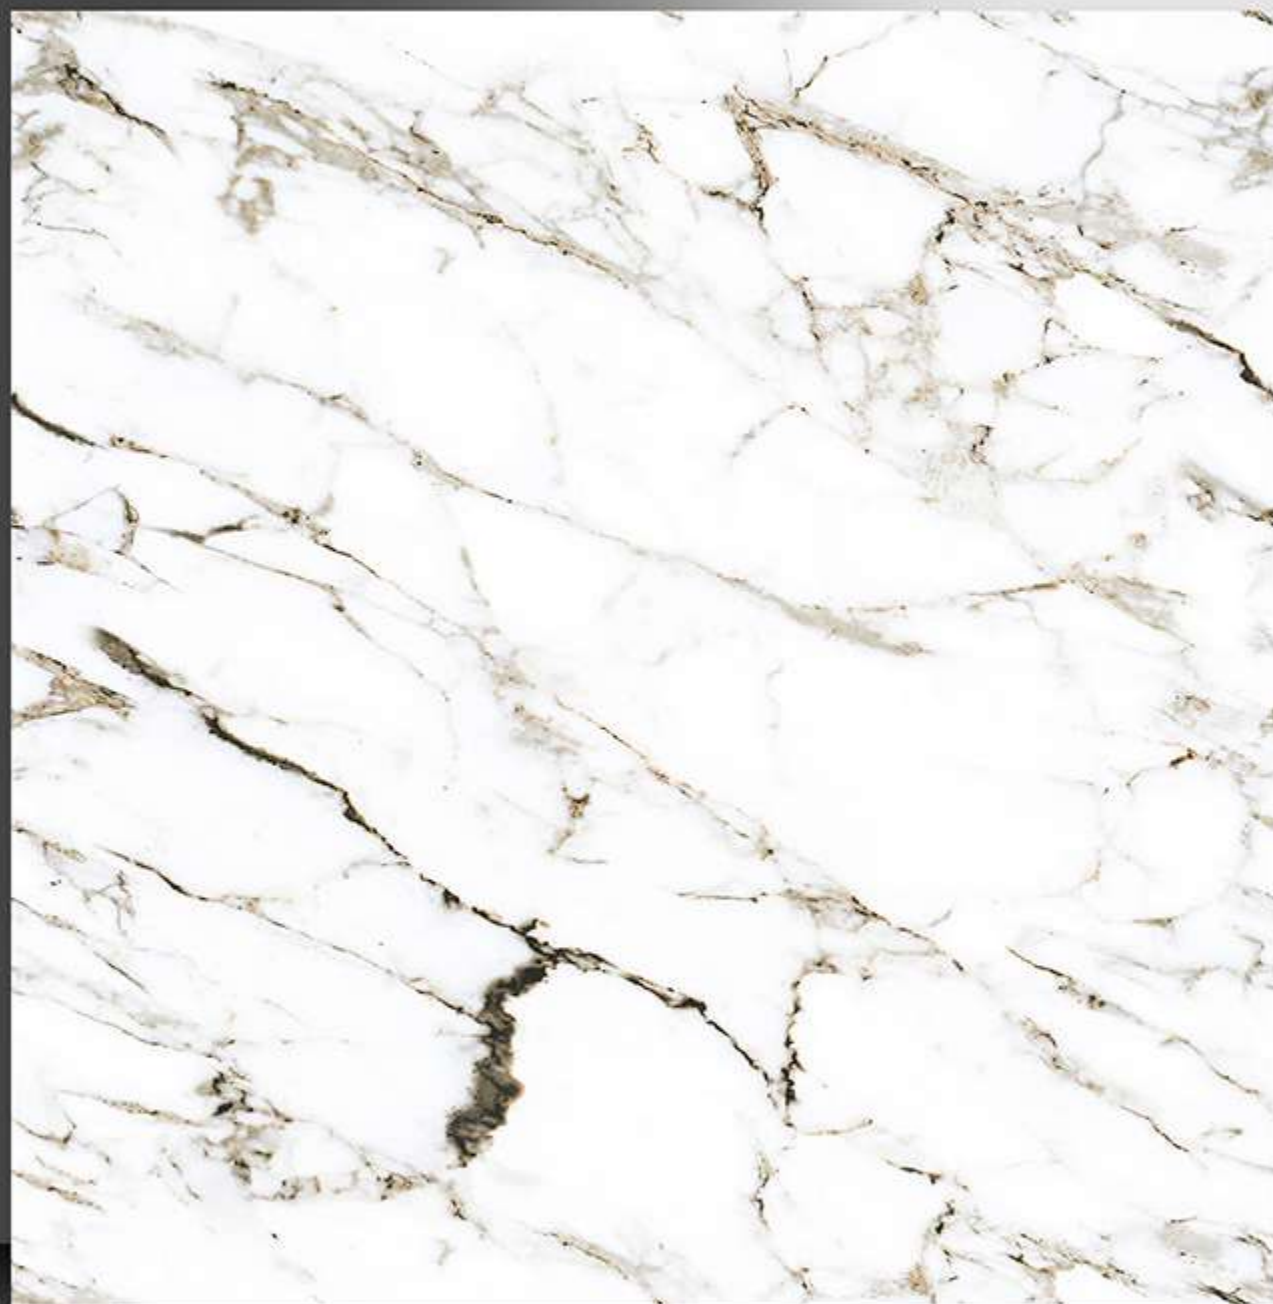

8116

Marble Series

WHITE BODY

PORCELAIN TILES

600X600 mm

8117

Marble Series

WHITE BODY