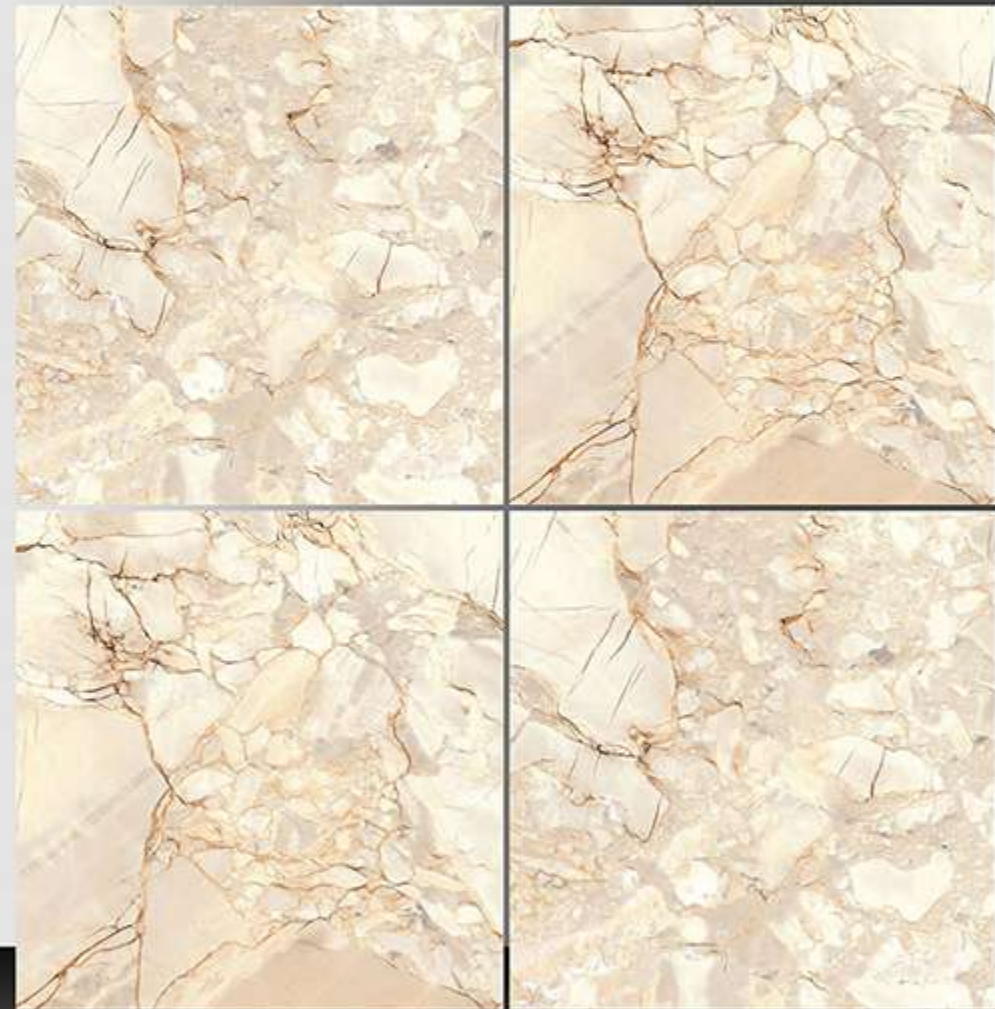

600X600 mm

8007

Marble Series

WHITE BODY

PORCELAIN TILES

600X600 mm

8008

Marble Series