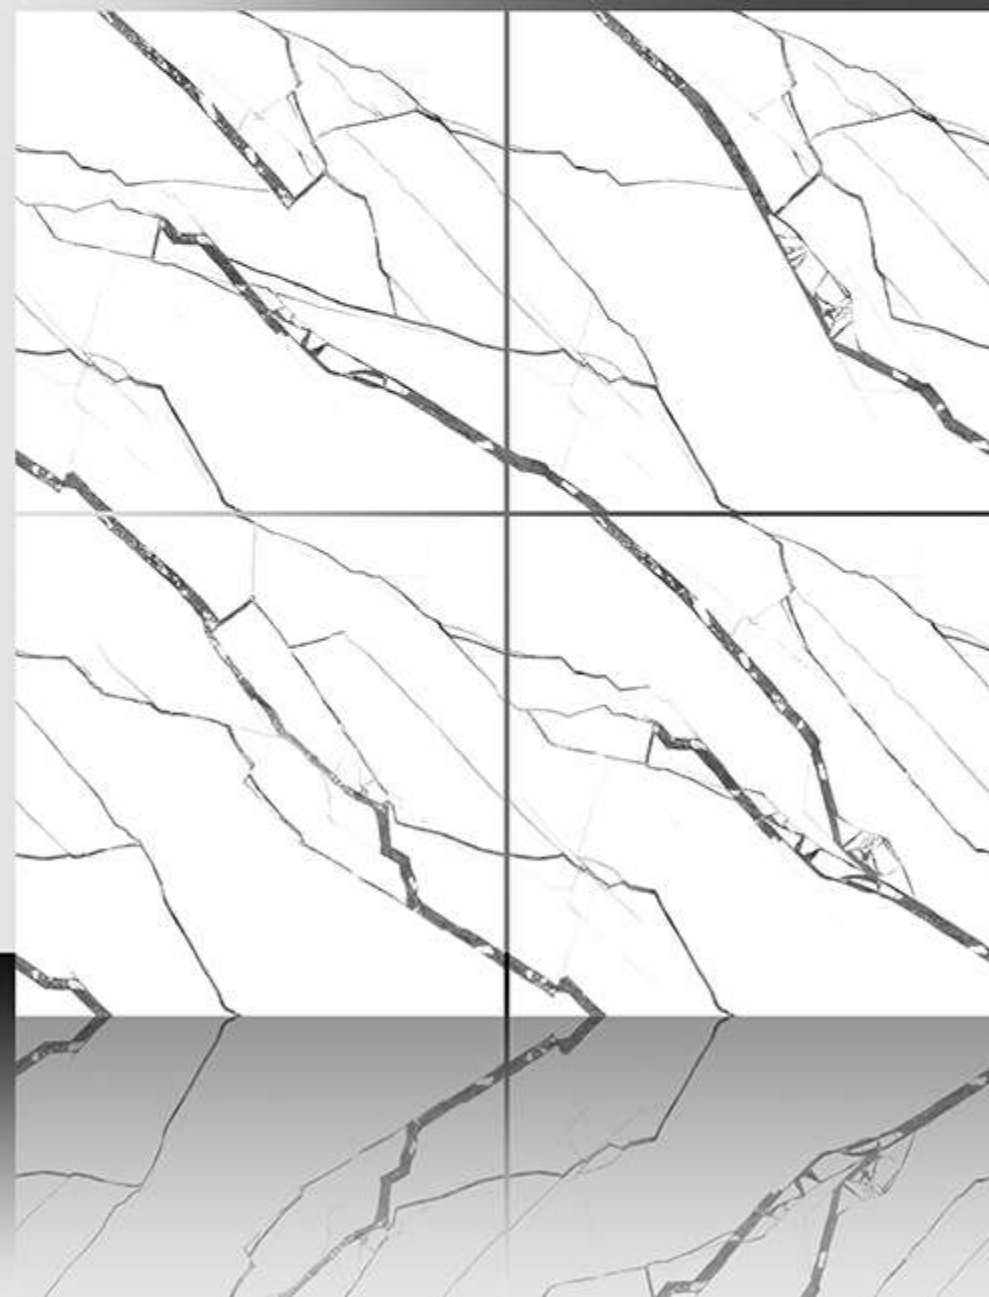

8129

Marble Series