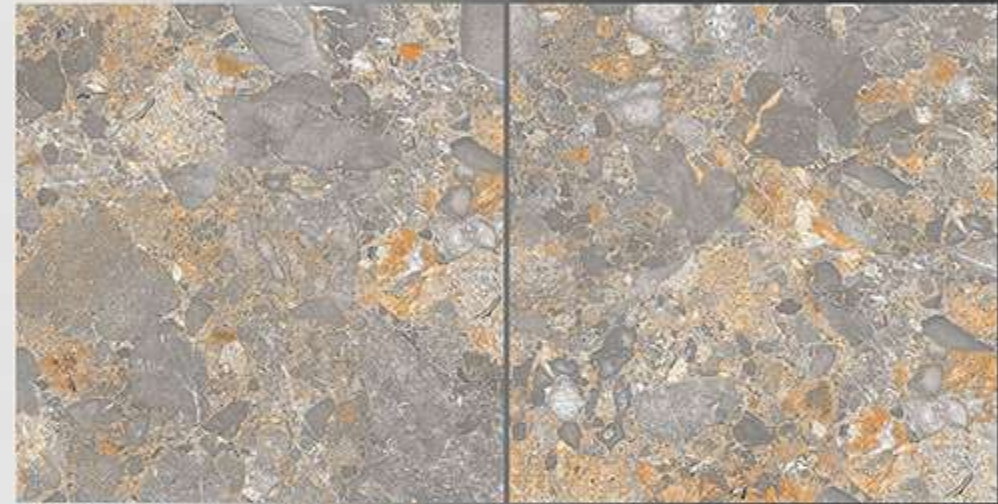

8010

Marble Series