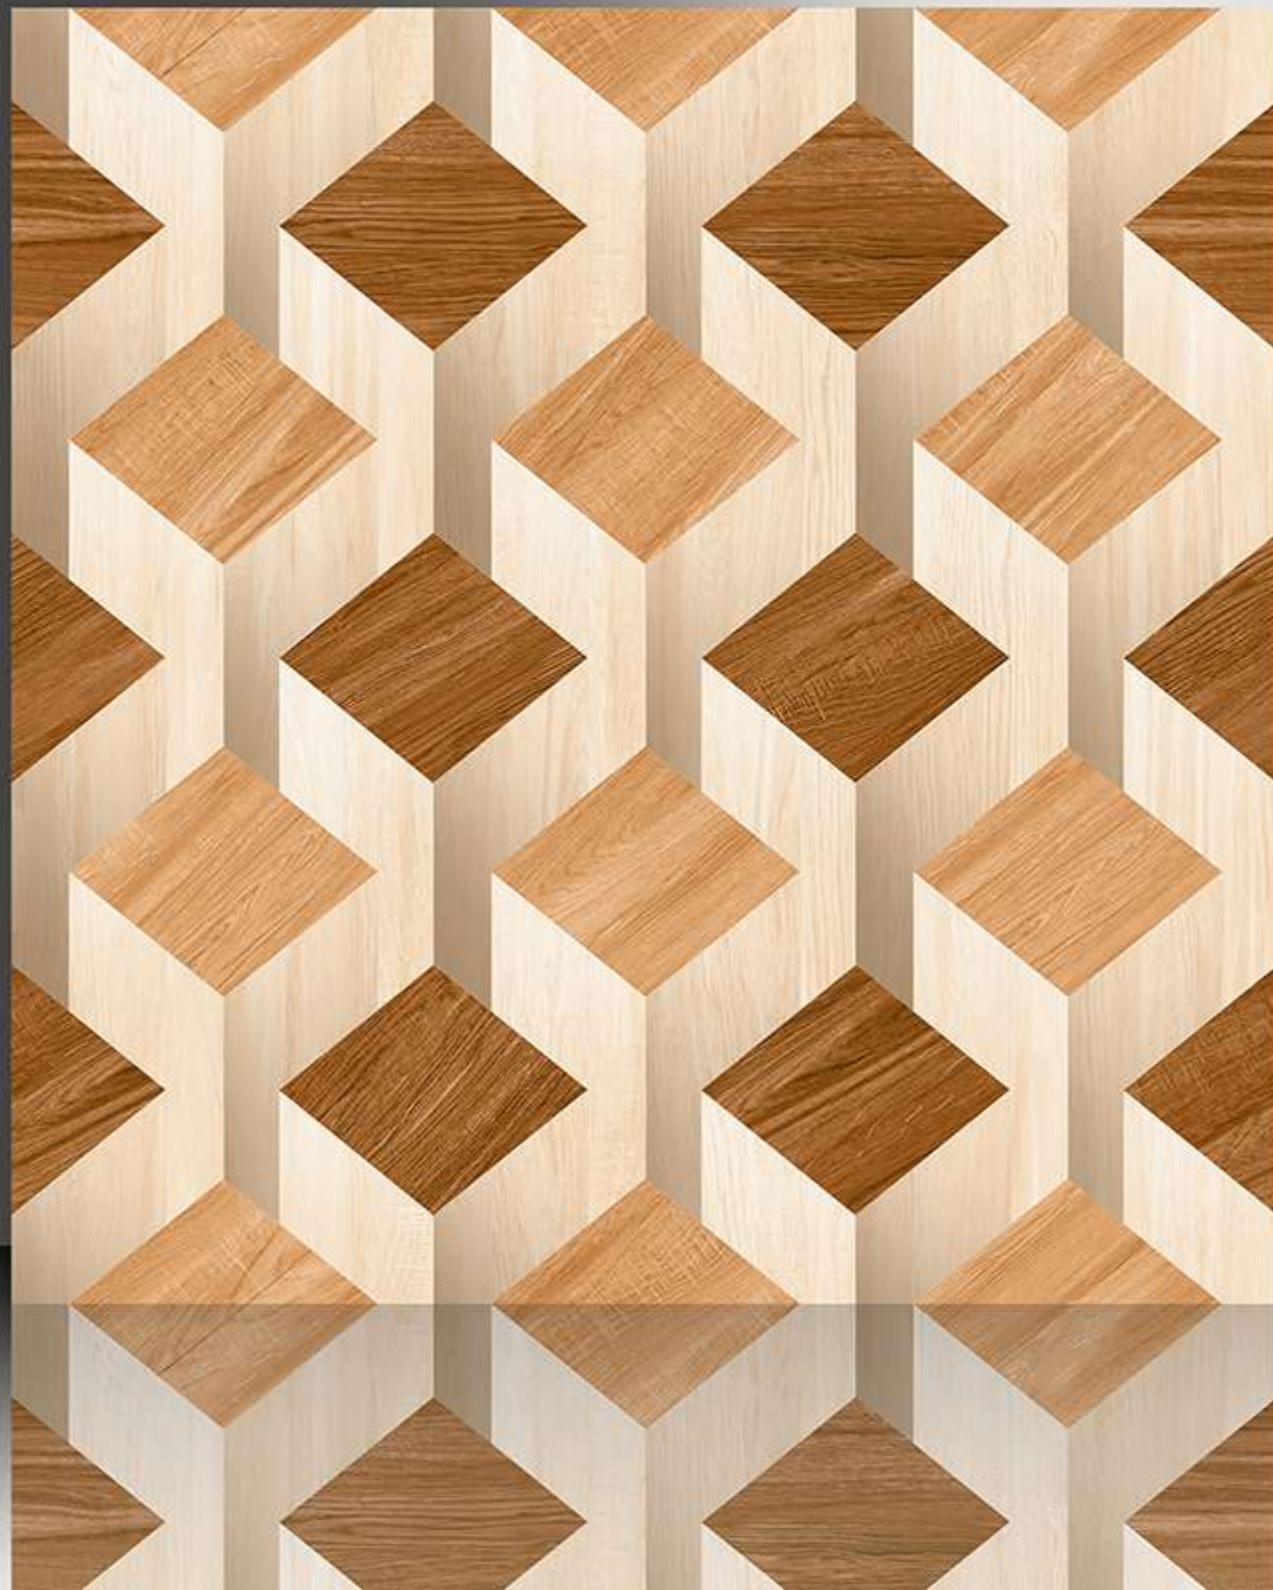

WHITE BODY

PORCELAIN TILES

600X600 mm