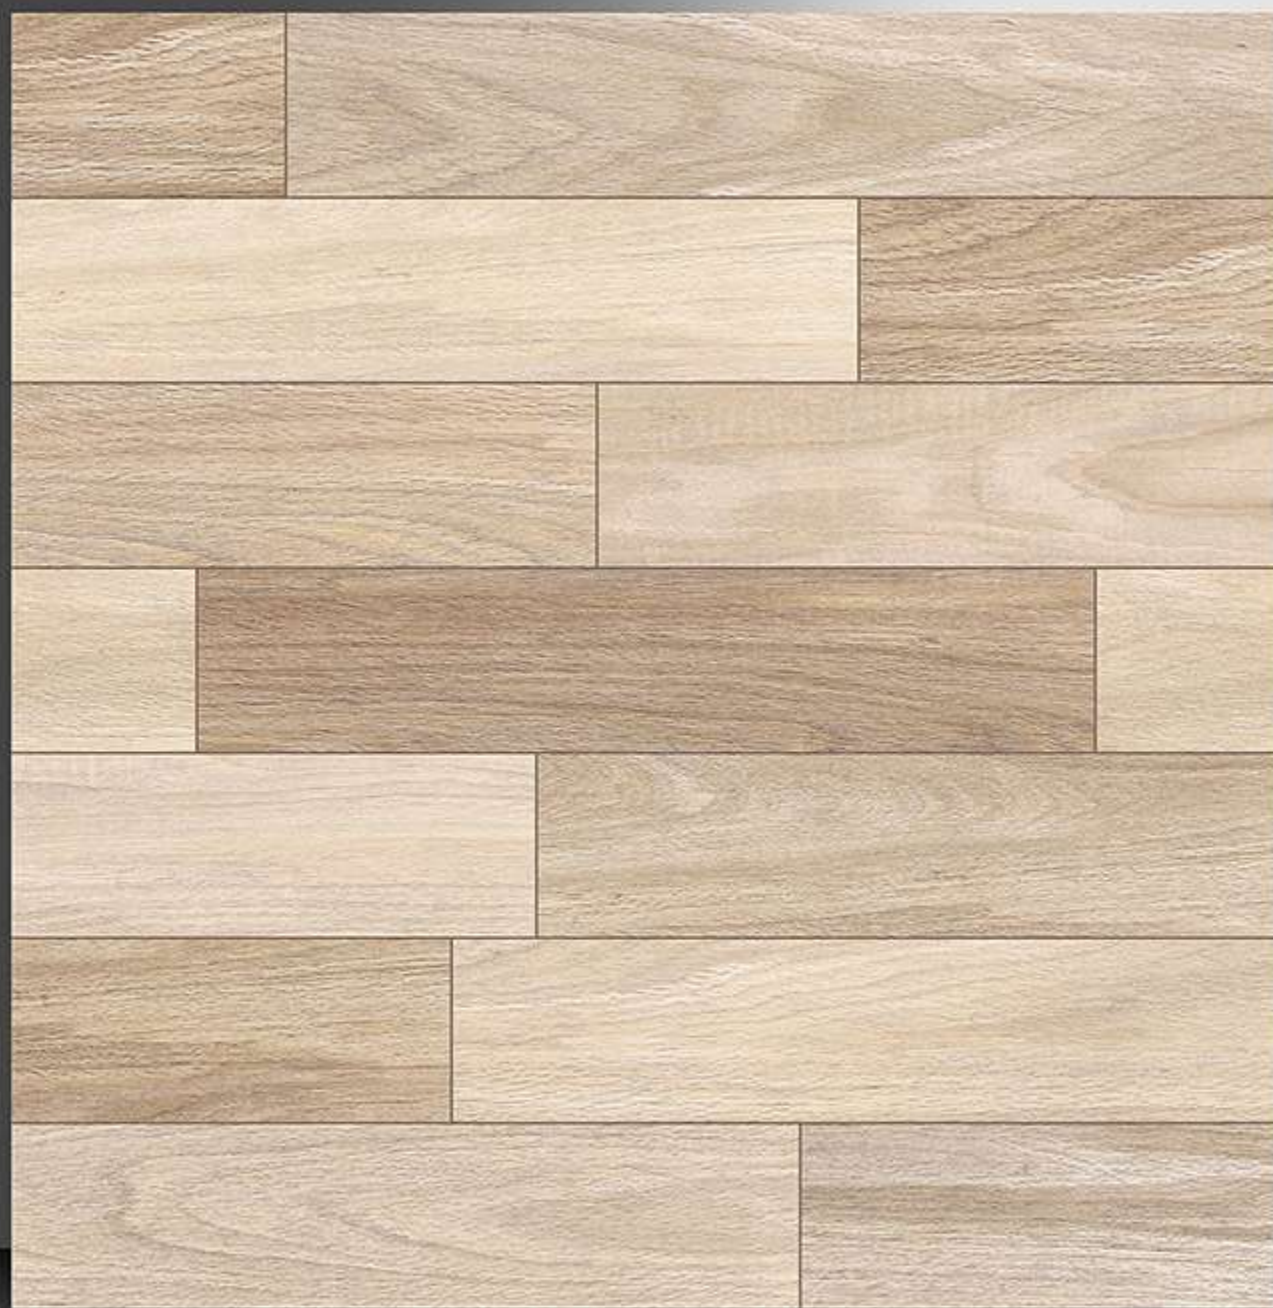

600X600 mm

1109

GALICHA SERIES

WHITE BODY

PORCELAIN TILES

600X600 mm

1110

GALICHA SERIES