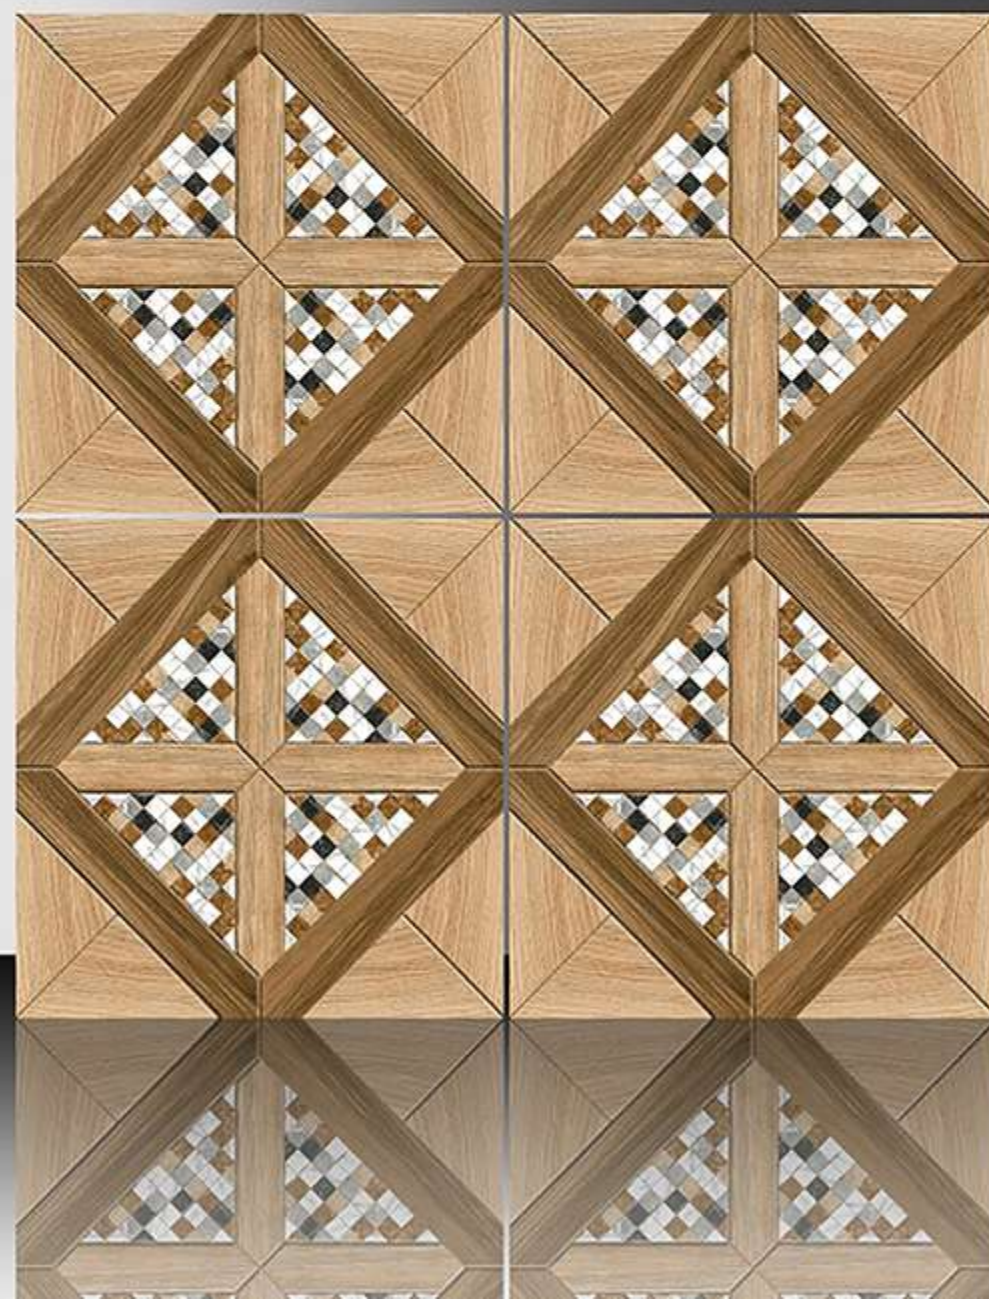

1215

GALICHA SERIES

WHITE BODY

PORCELAIN TILES

600X600 mm

1216

GALICHA SERIES

WHITE BODY