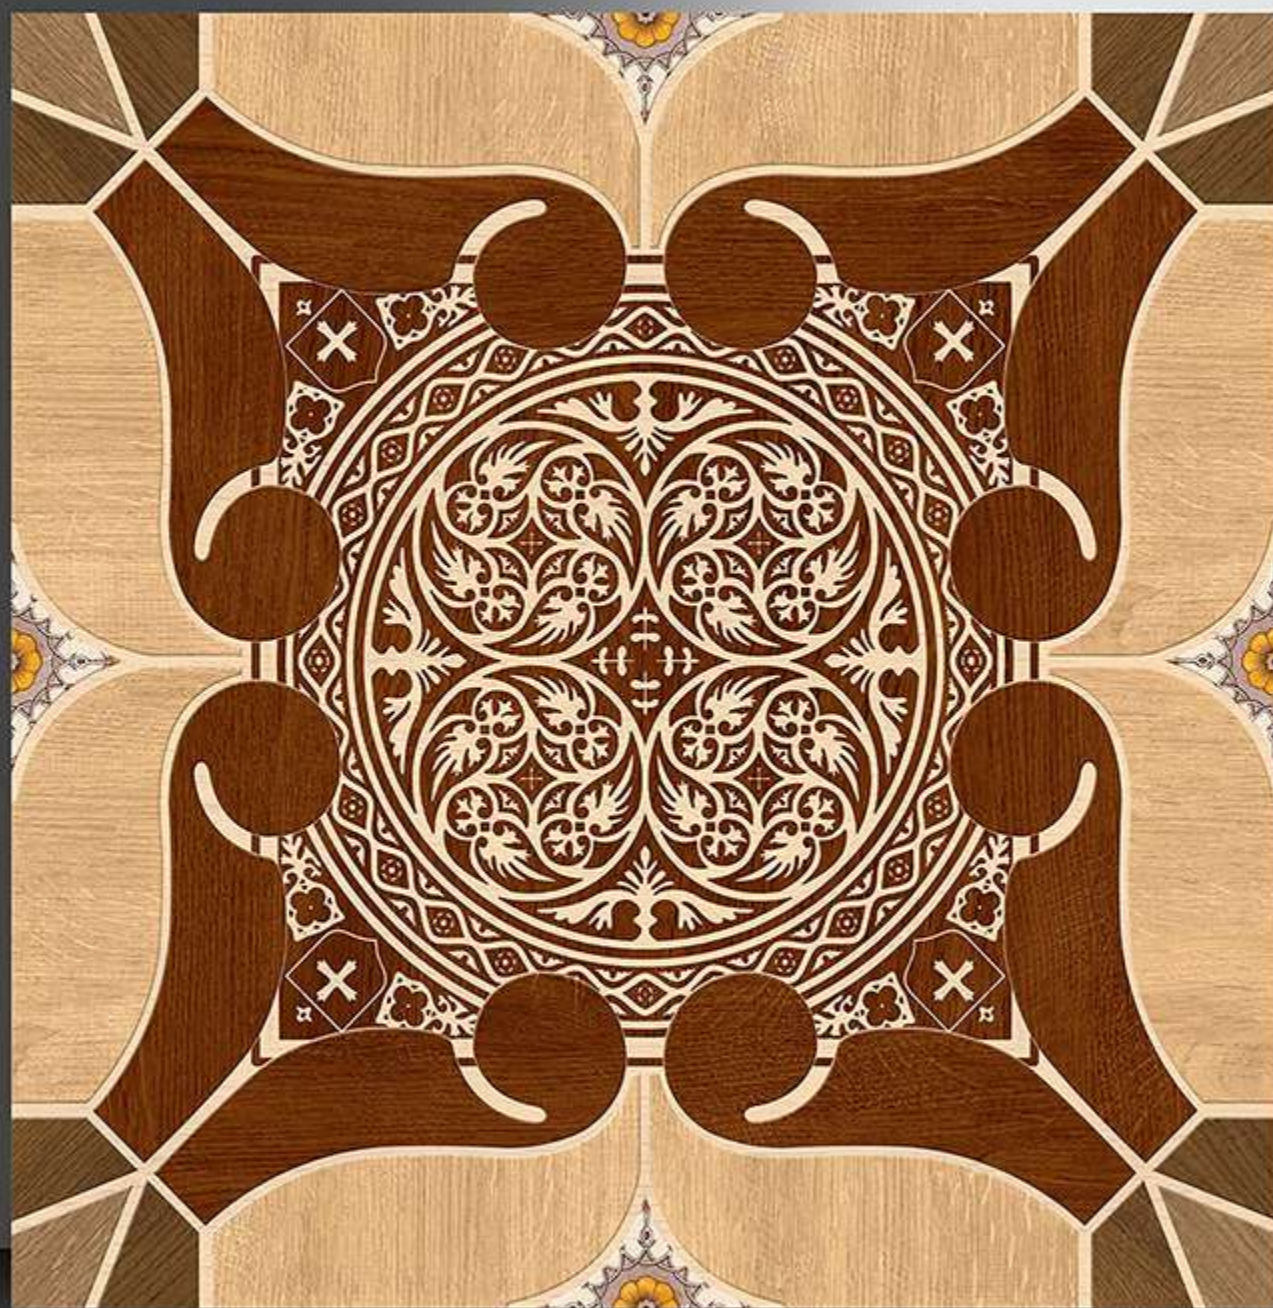

WHITE BODY

PORCELAIN TILES

600X600 mm