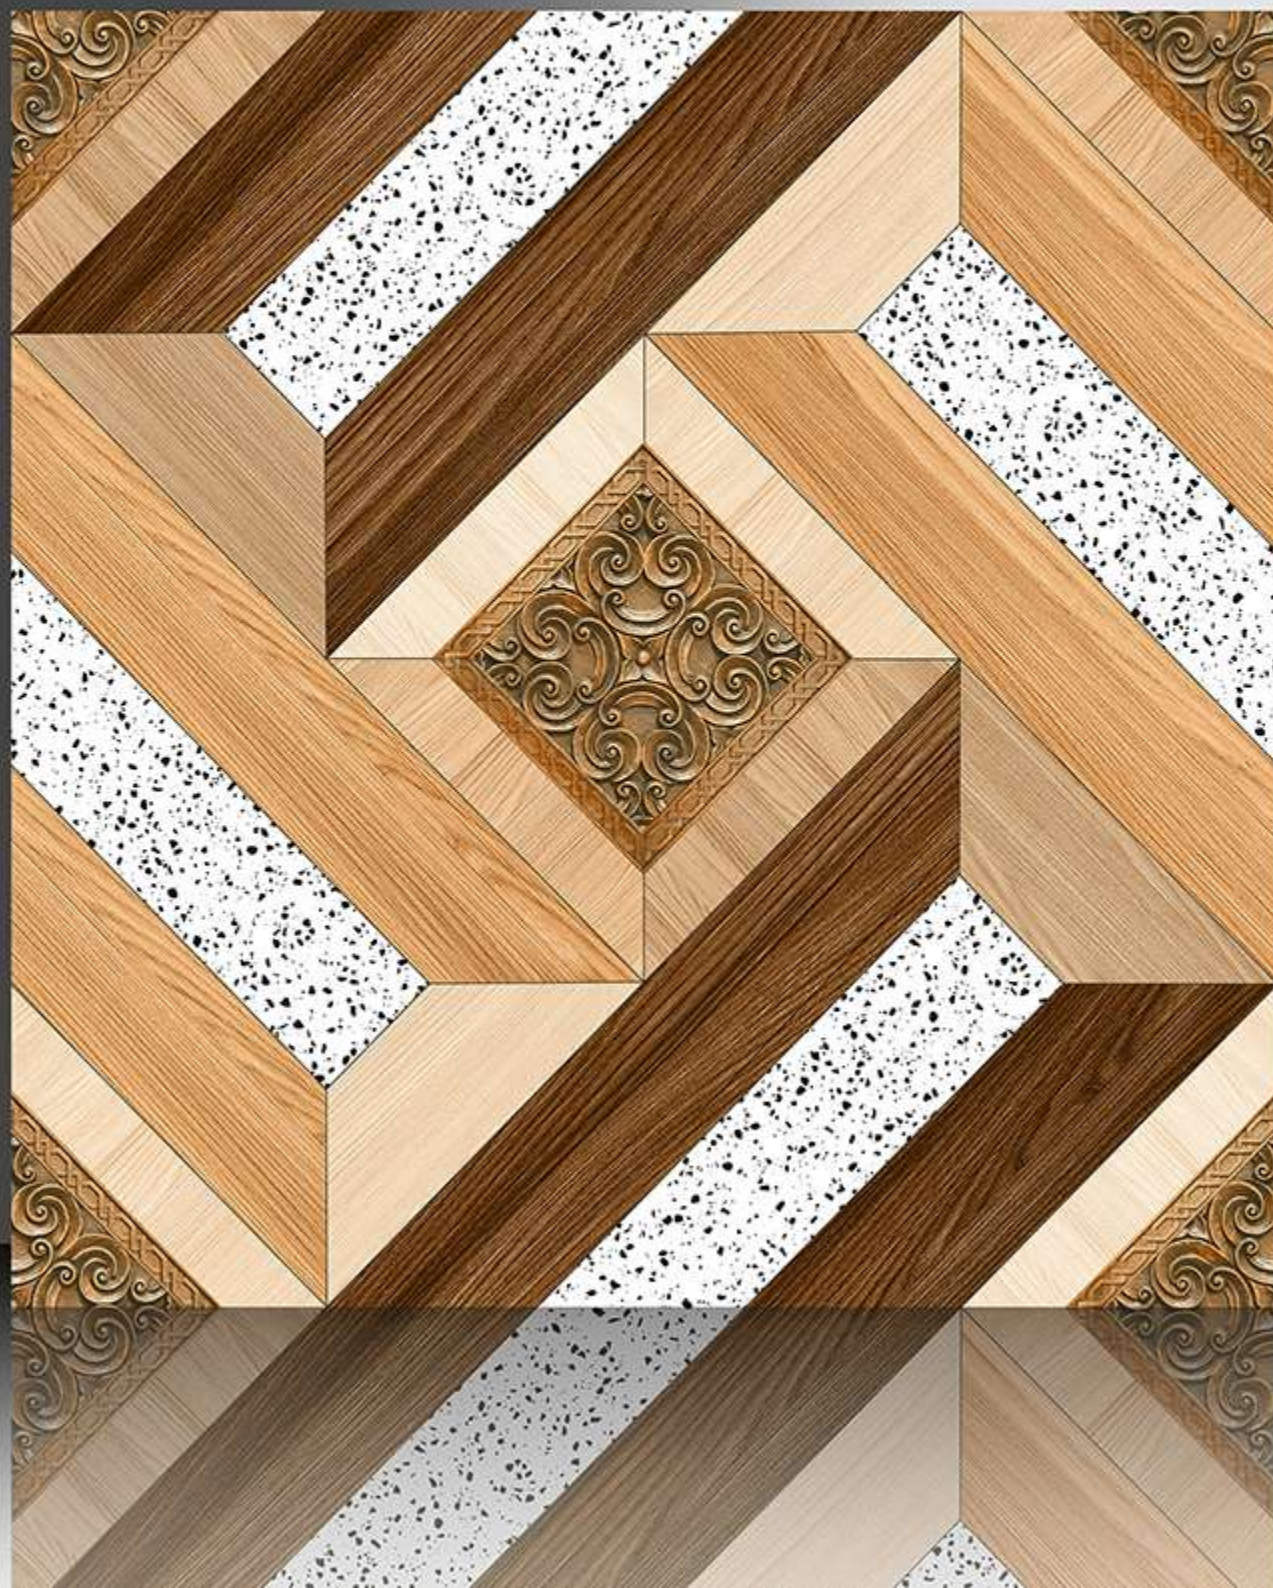

1120

GALICHA SERIES

WHITE BODY

PORCELAIN TILES

600X600 mm

1121

GALICHA SERIES

WHITE BODY