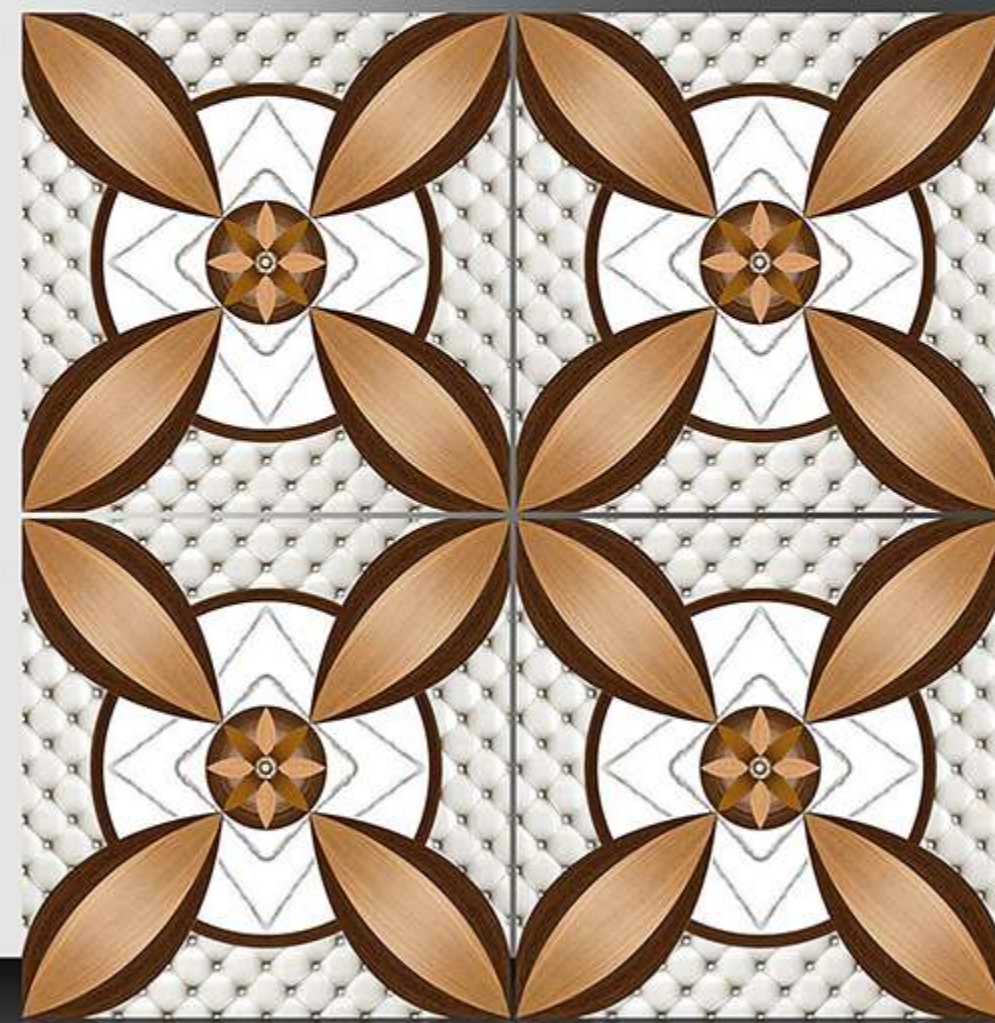

1023

GALICHA SERIES