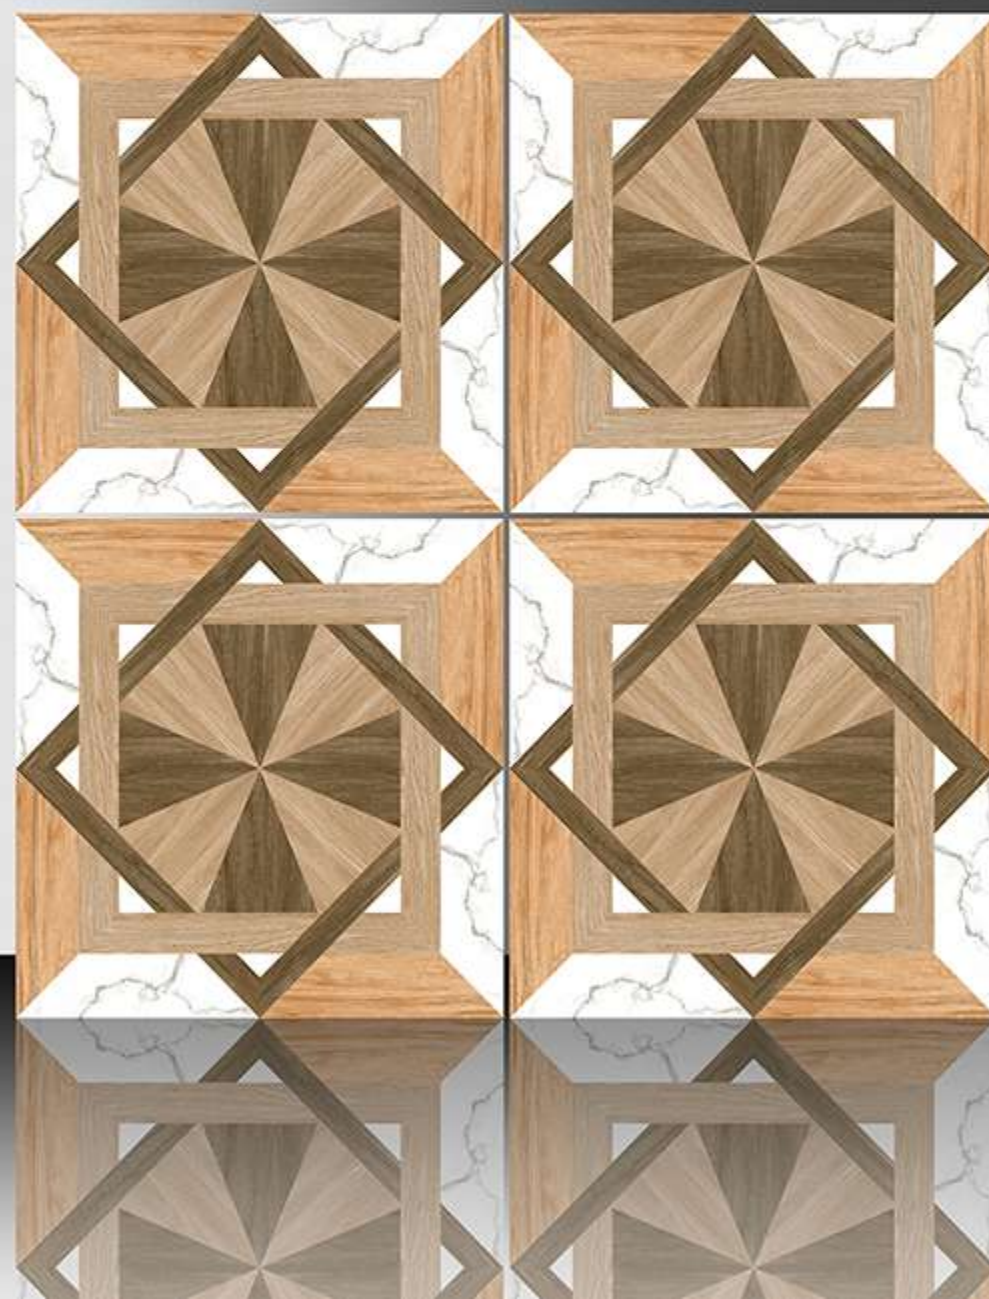

1149

GALICHA SERIES