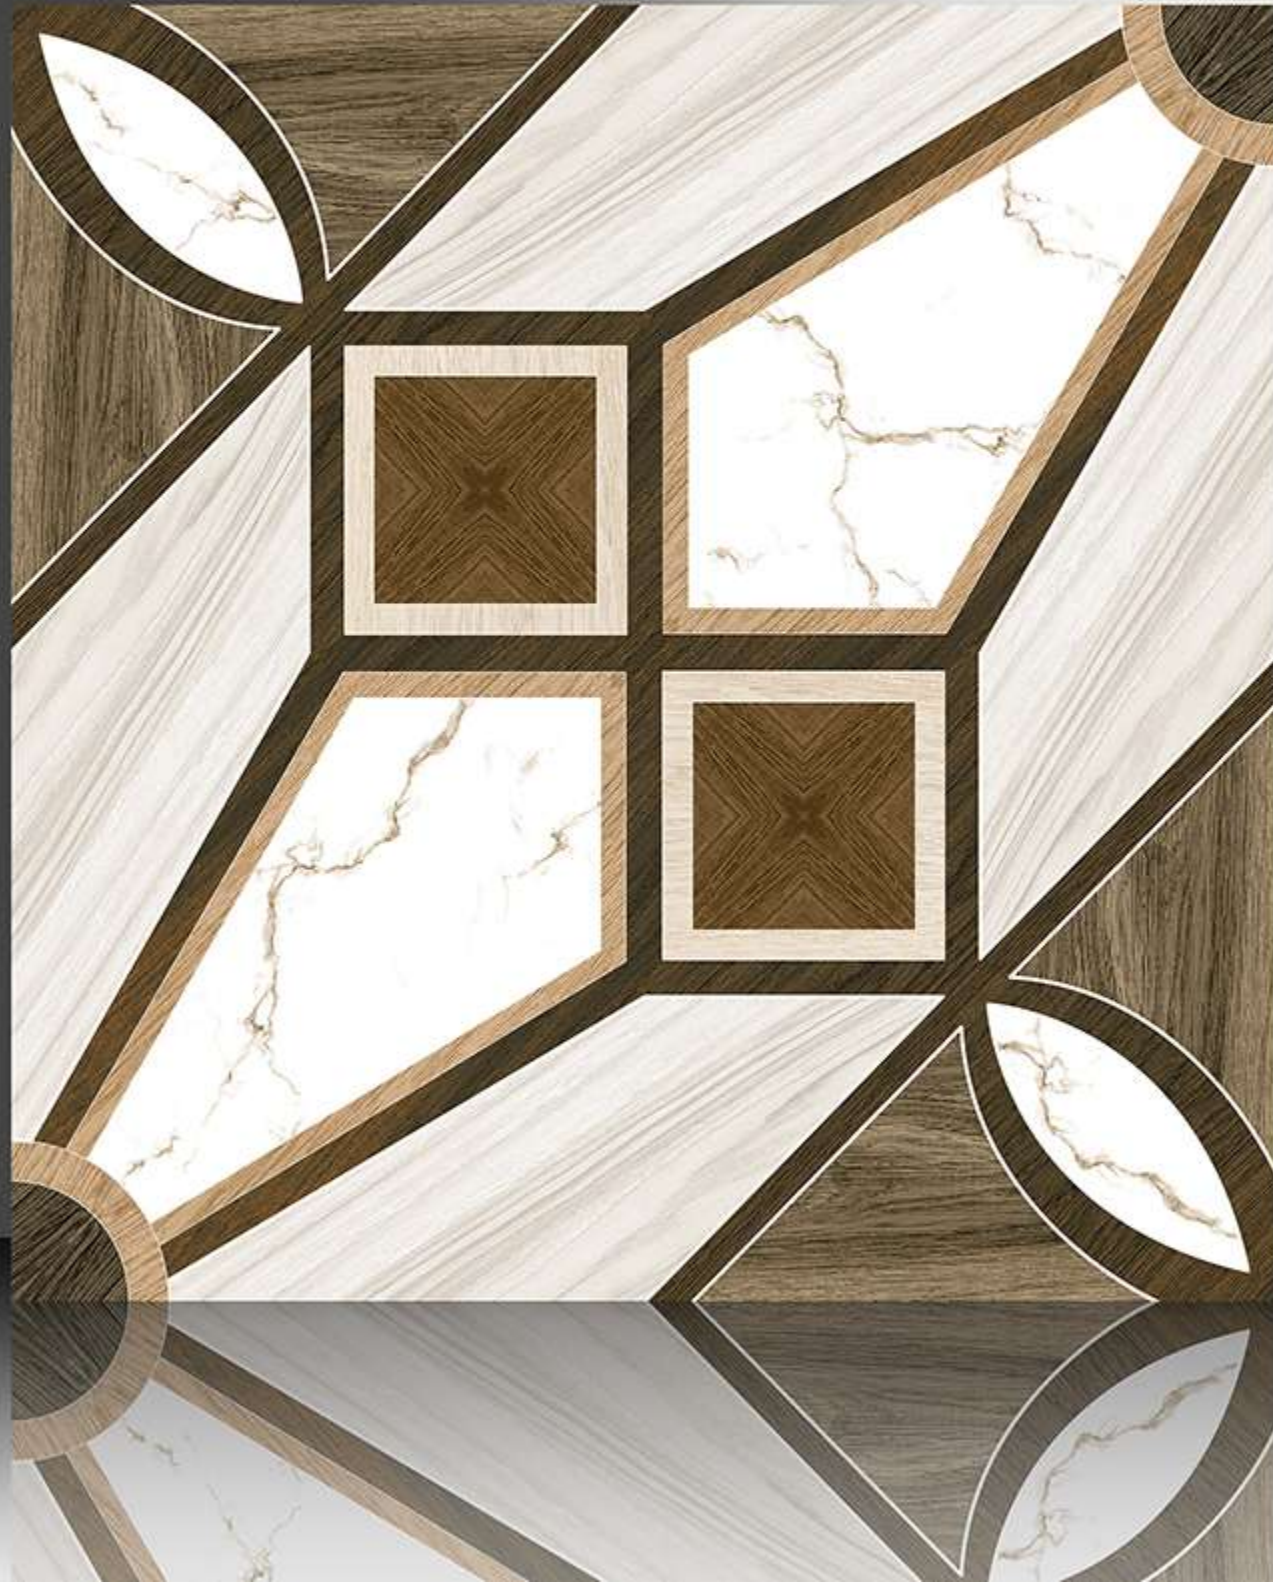

GALICHA SERIES

WHITE BODY

PORCELAIN TILES

600X600 mm

1006

GALICHA SERIES

WHITE BODY

PORCELAIN TILES