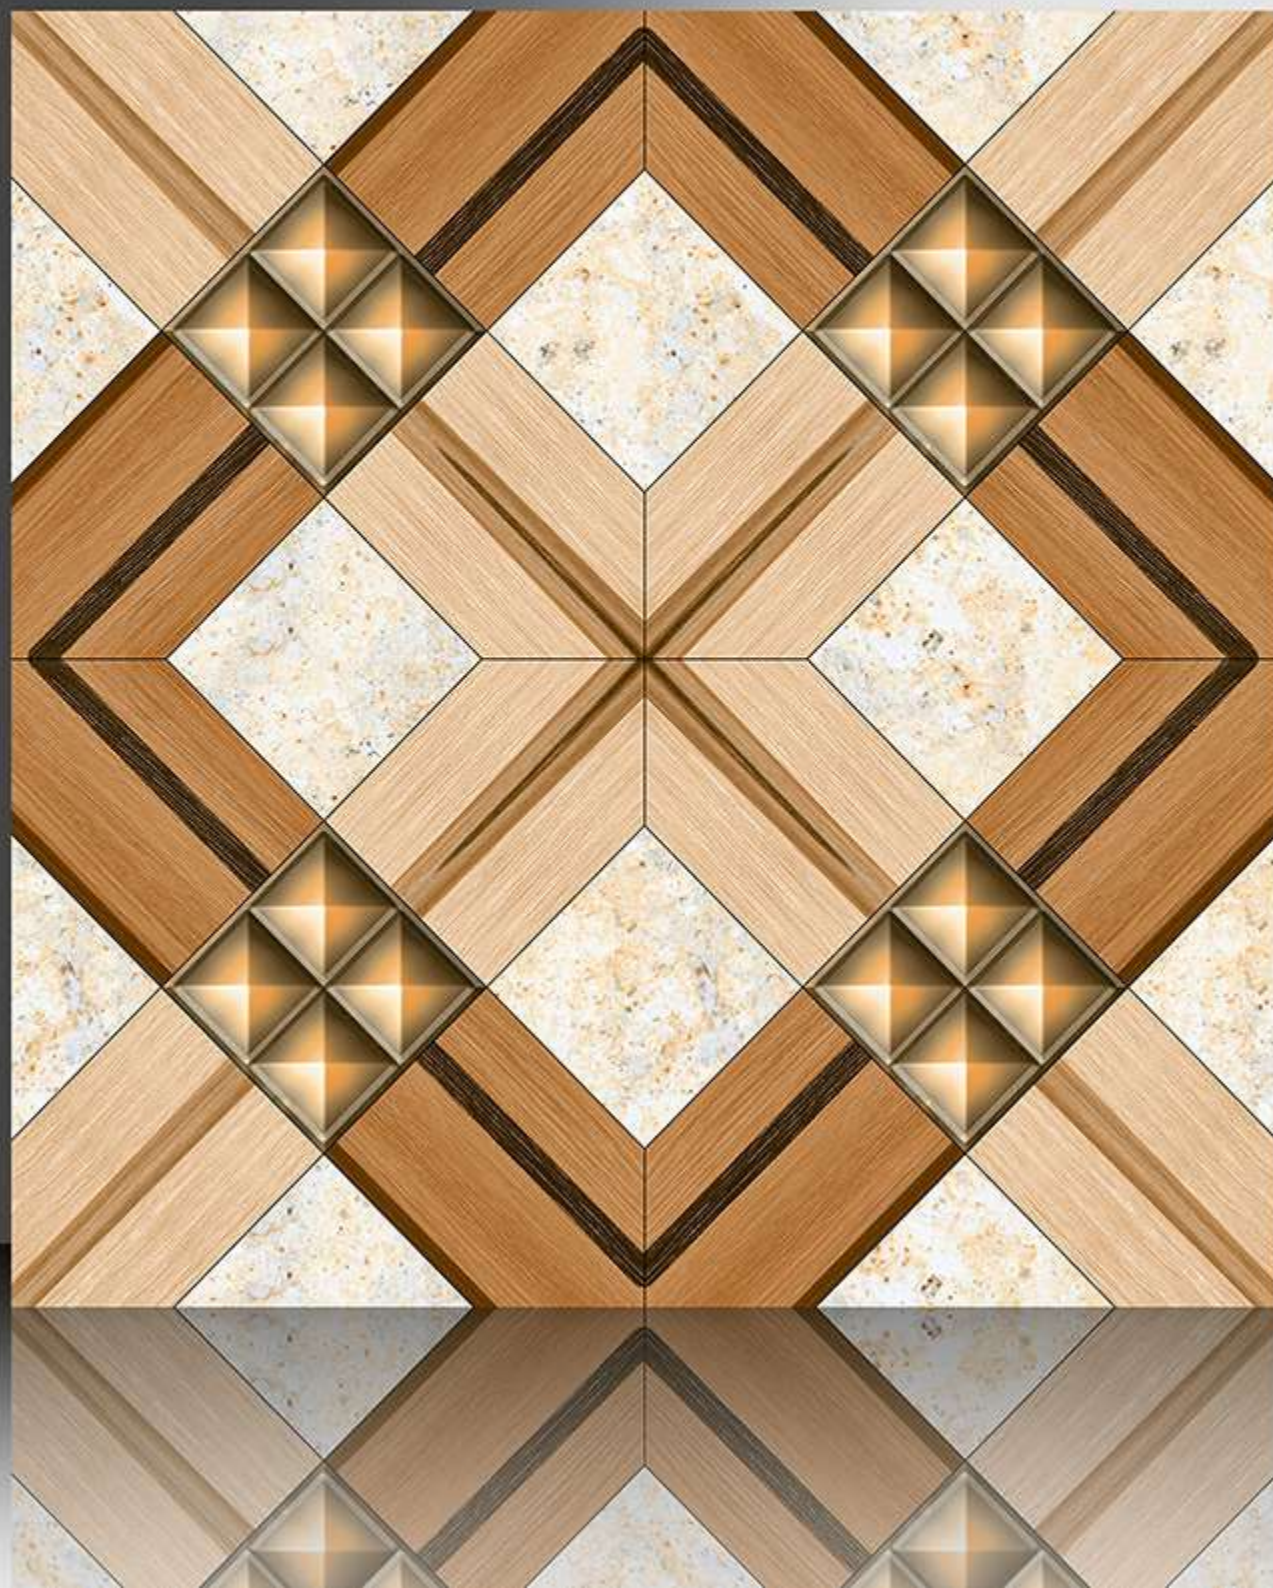

1197

GALICHA SERIES

WHITE BODY

PORCELAIN TILES

600X600 mm

1198

GALICHA SERIES

WHITE BODY