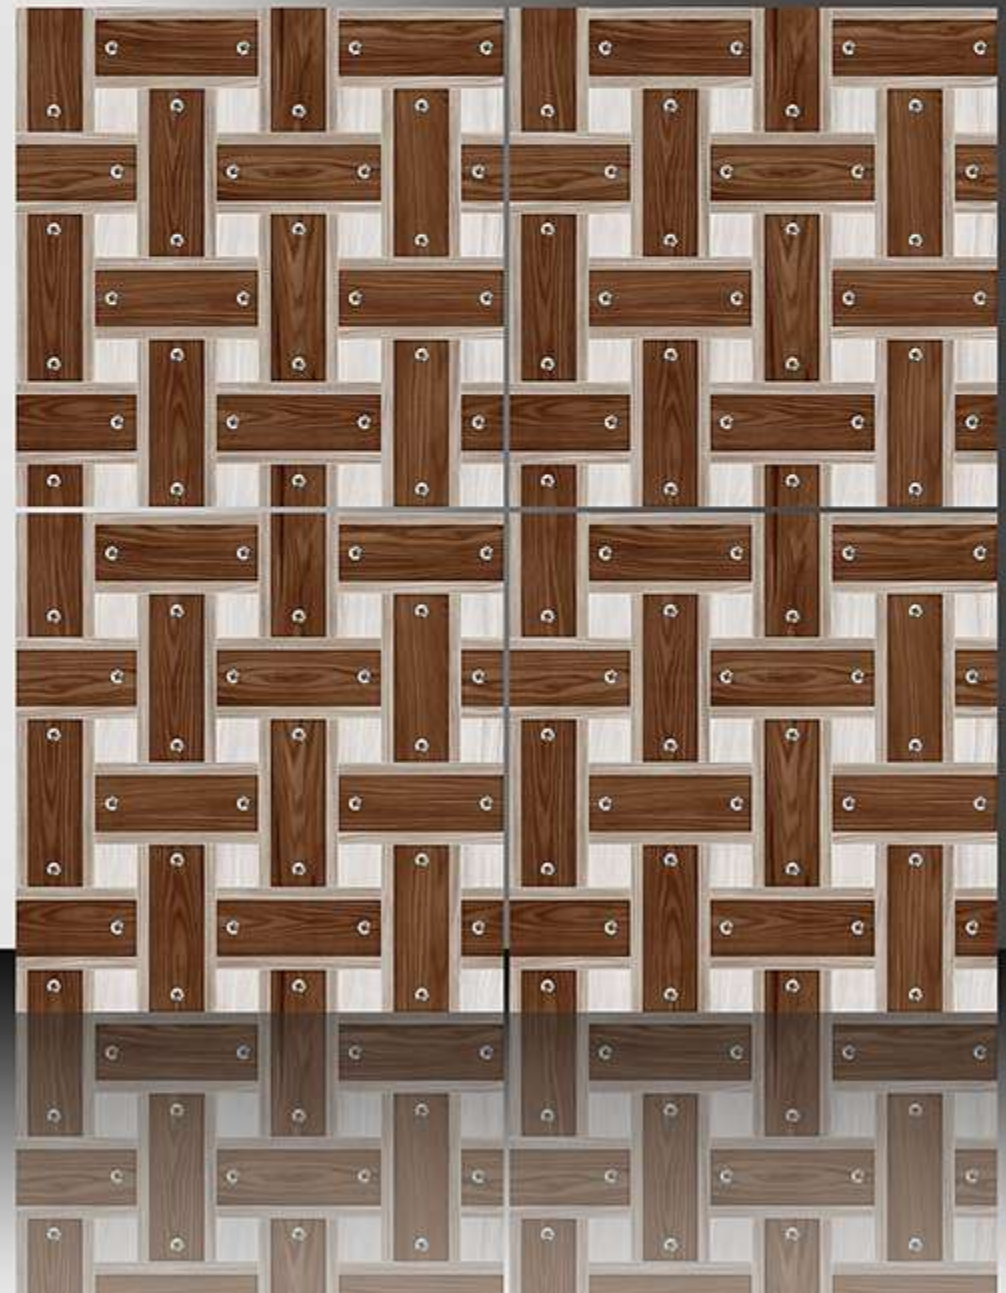

600X600 mm

1180

GALICHA SERIES

WHITE BODY

PORCELAIN TILES

600X600 mm

1181

GALICHA SERIES