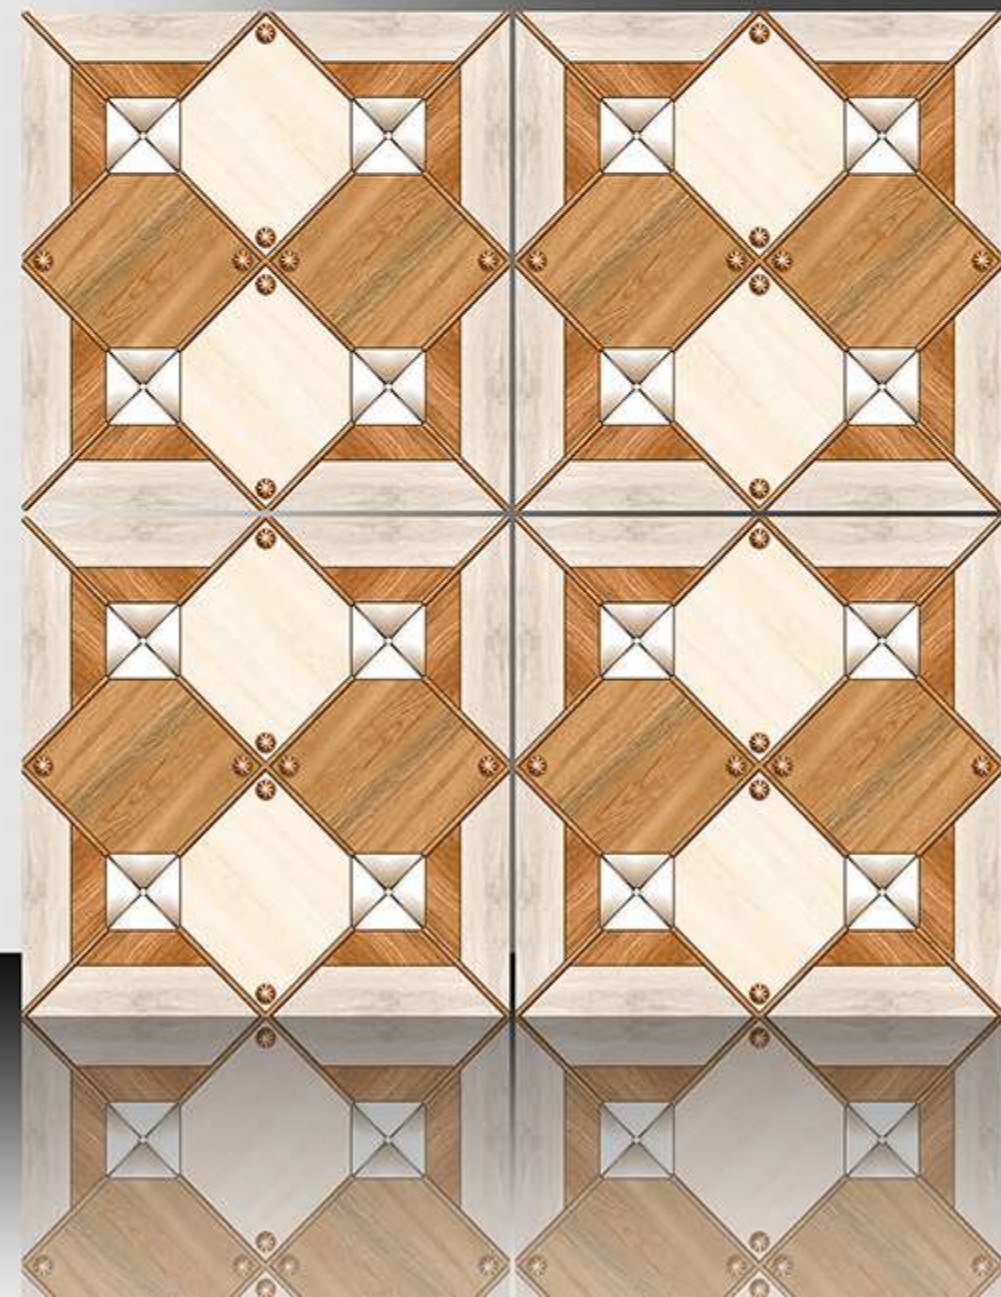

1075

GALICHA SERIES