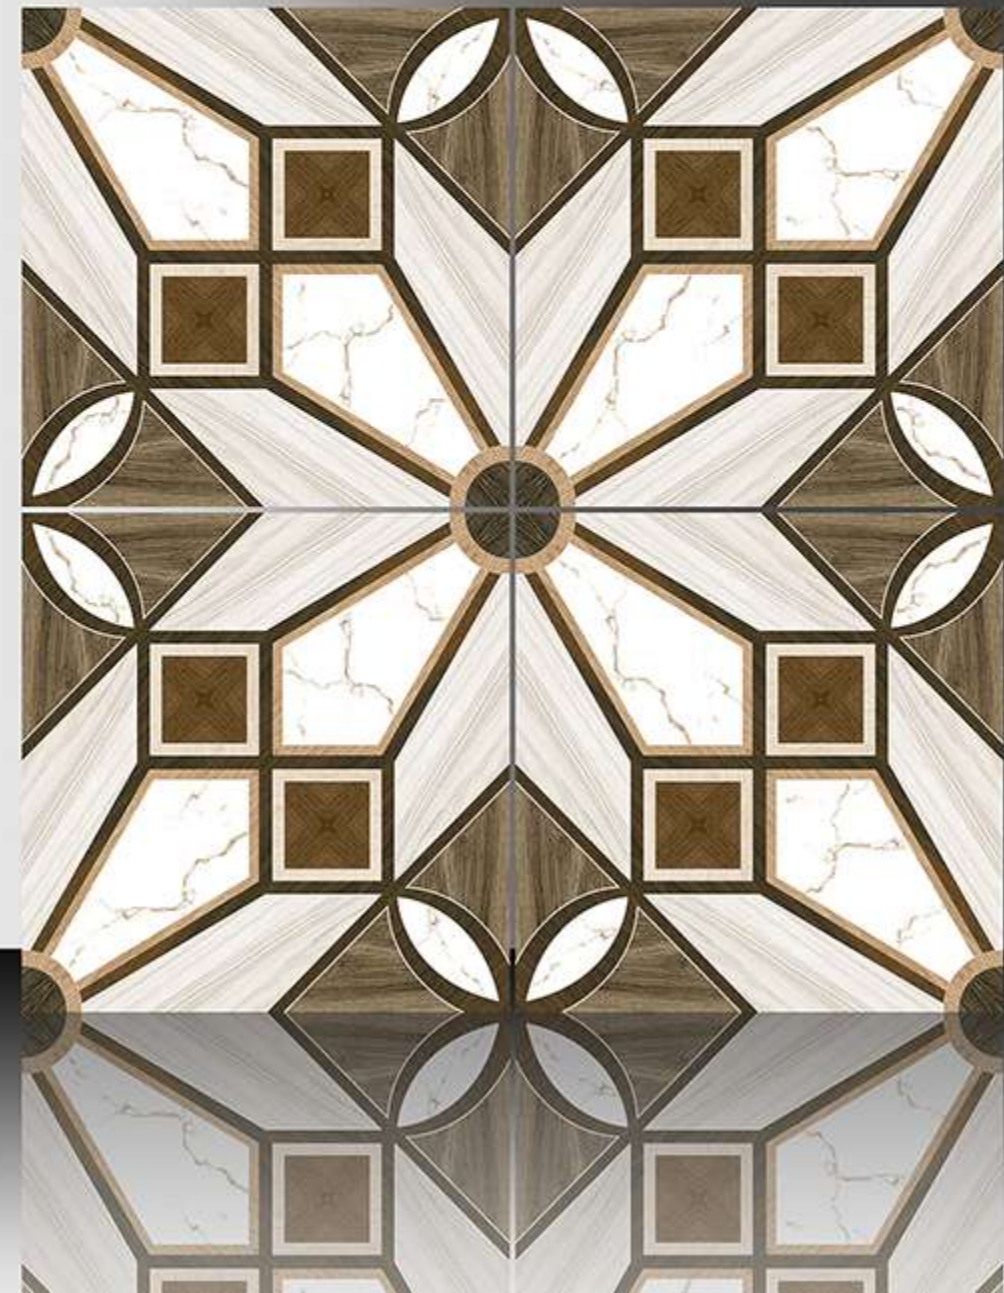

GALICHA SERIES

WHITE BODY

PORCELAIN TILES

600X600 mm

1006

GALICHA SERIES

WHITE BODY

PORCELAIN TILES