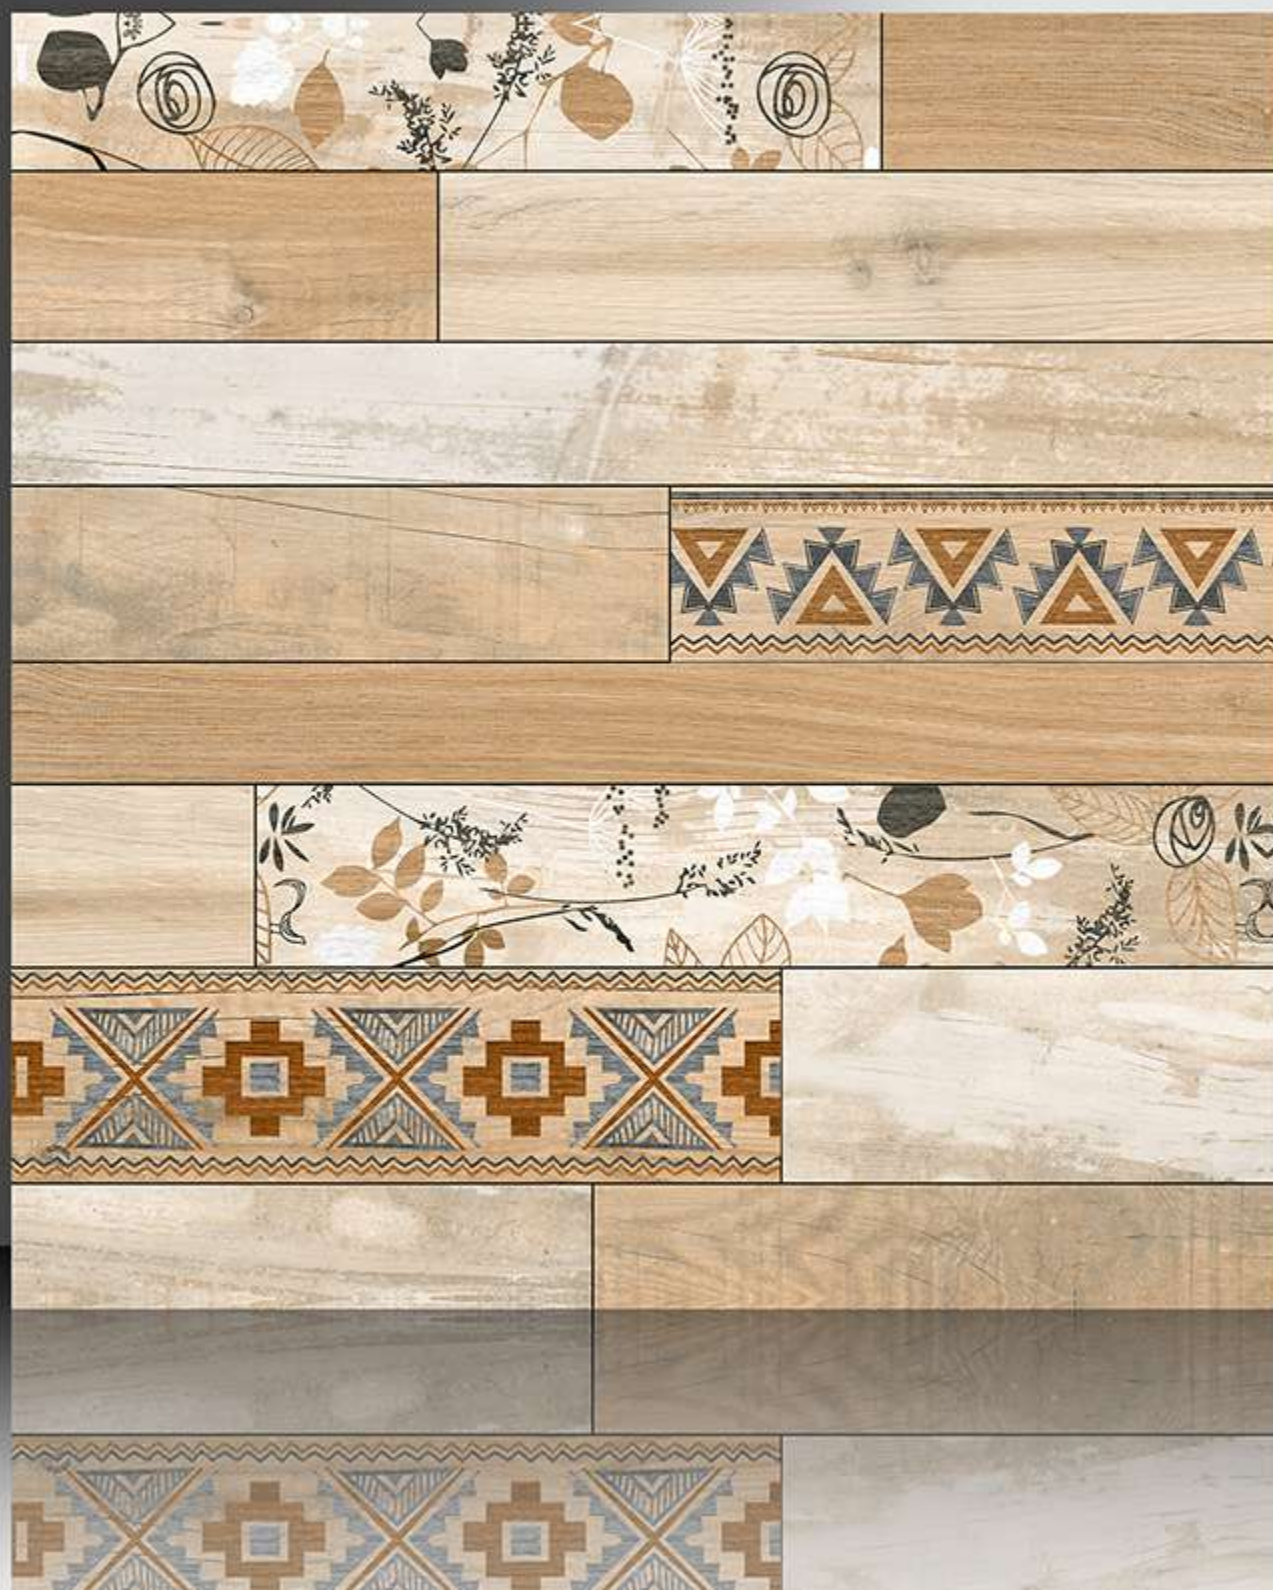

WHITE BODY

PORCELAIN TILES

600X600 mm