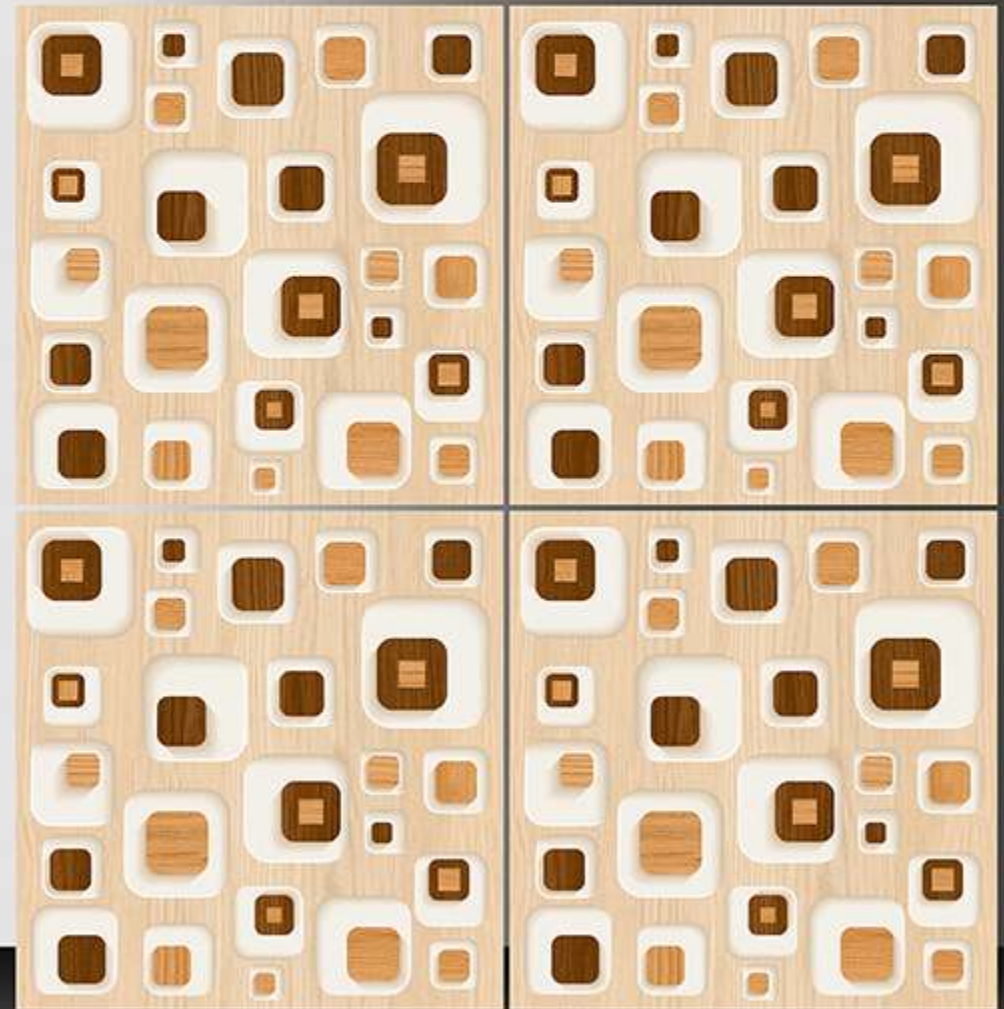

1013

GALICHA SERIES