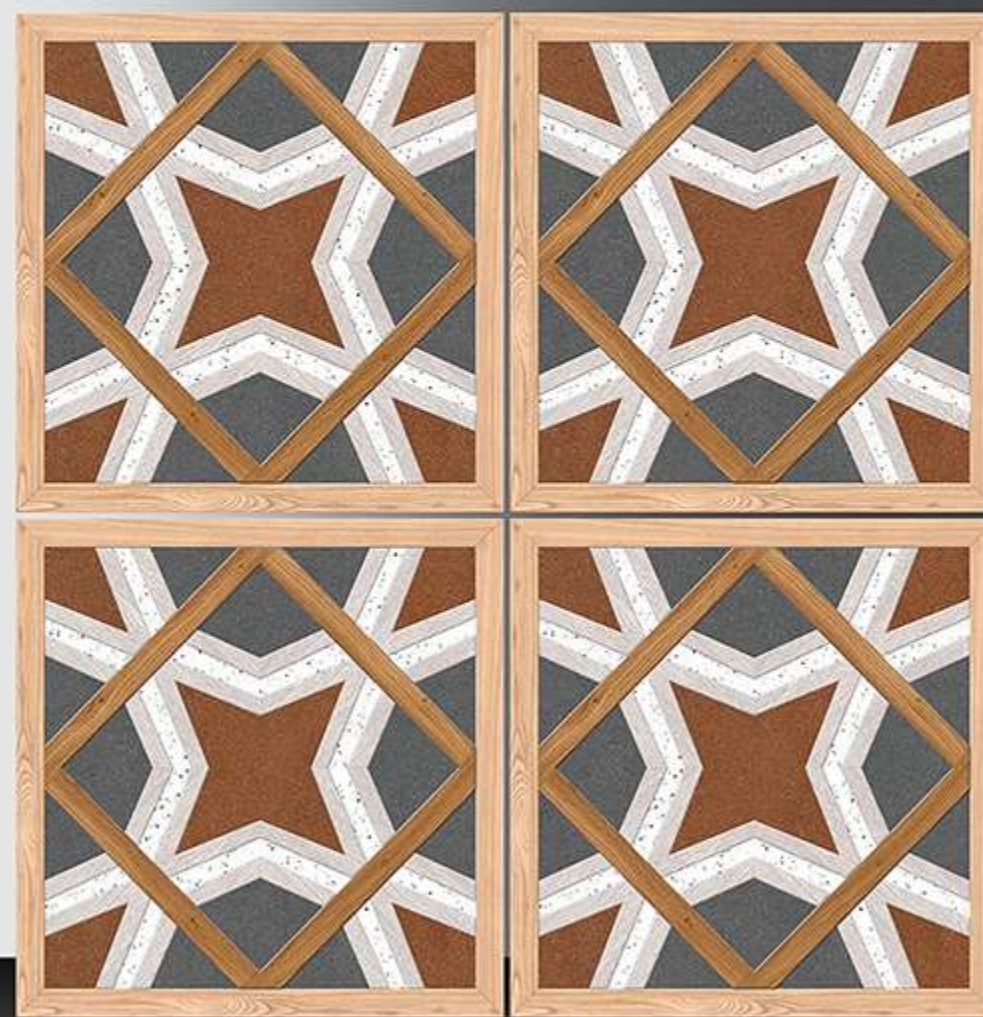

1072

GALICHA SERIES