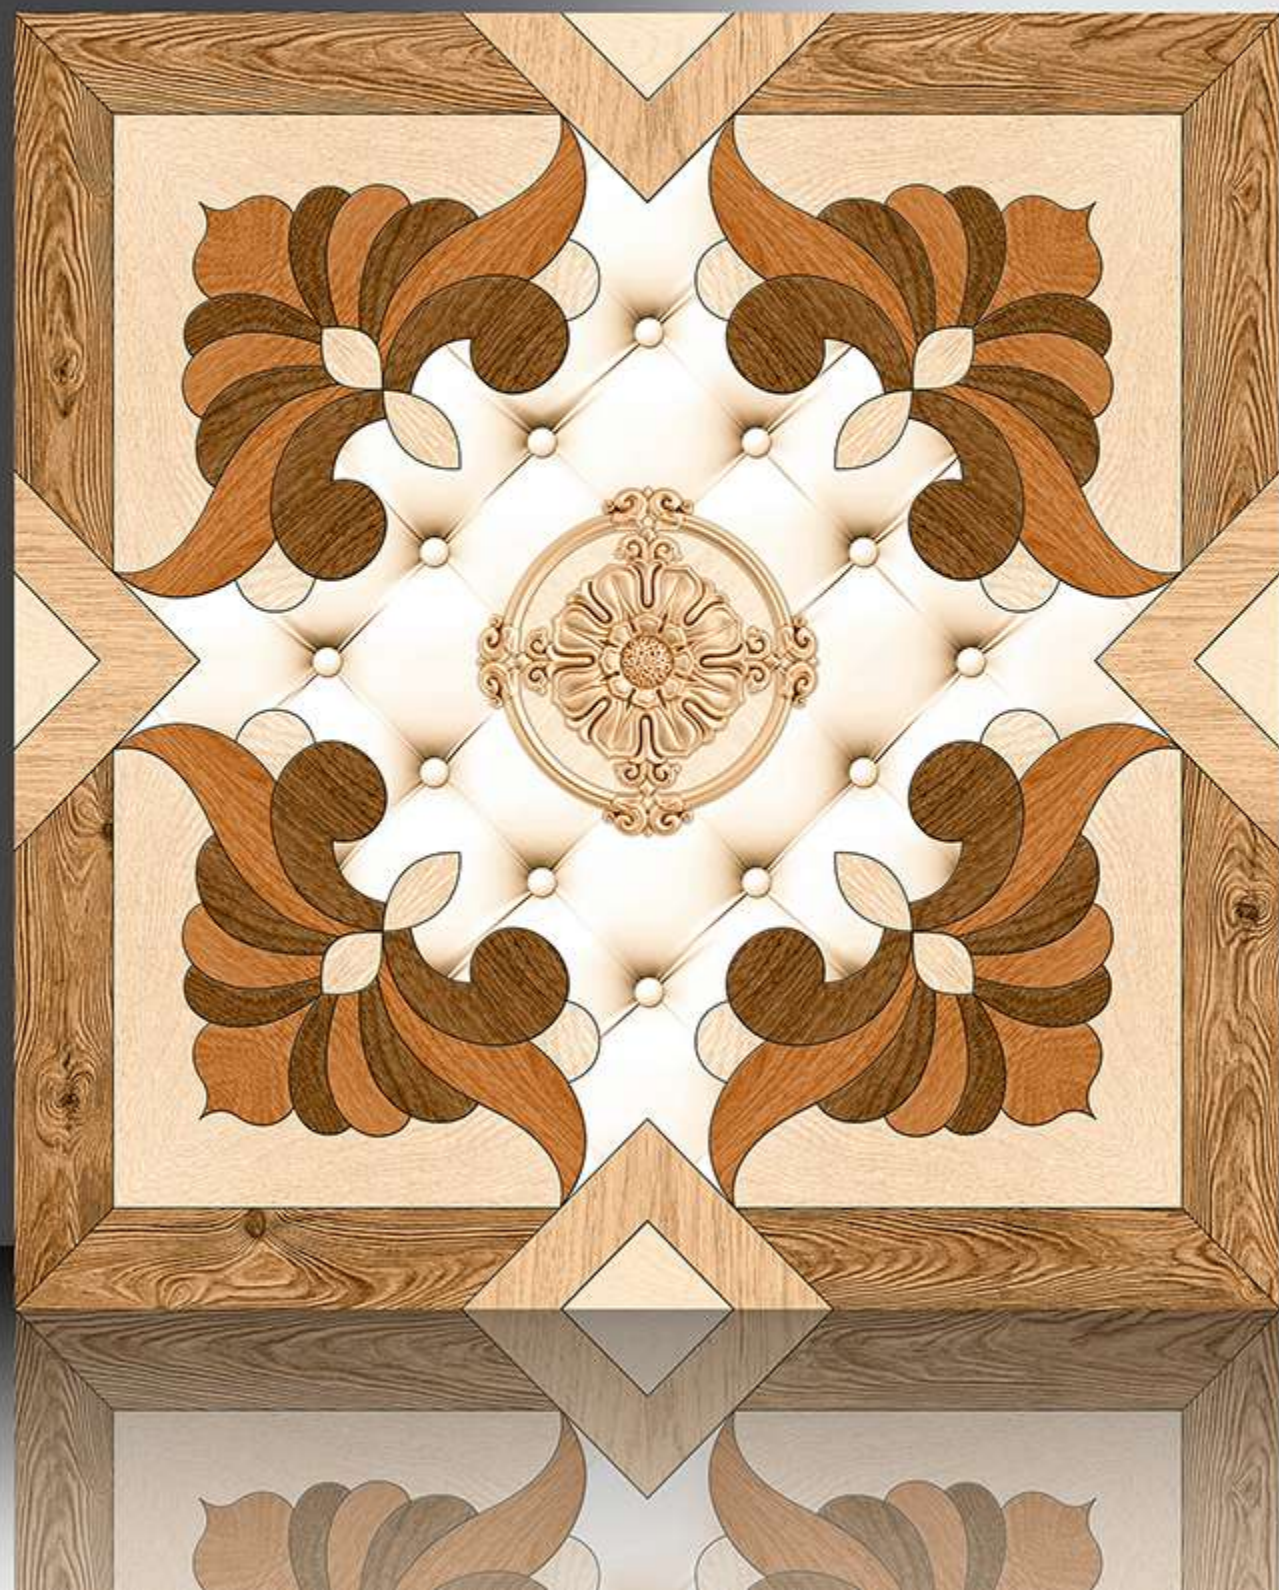

WHITE BODY

PORCELAIN TILES

600X600 mm