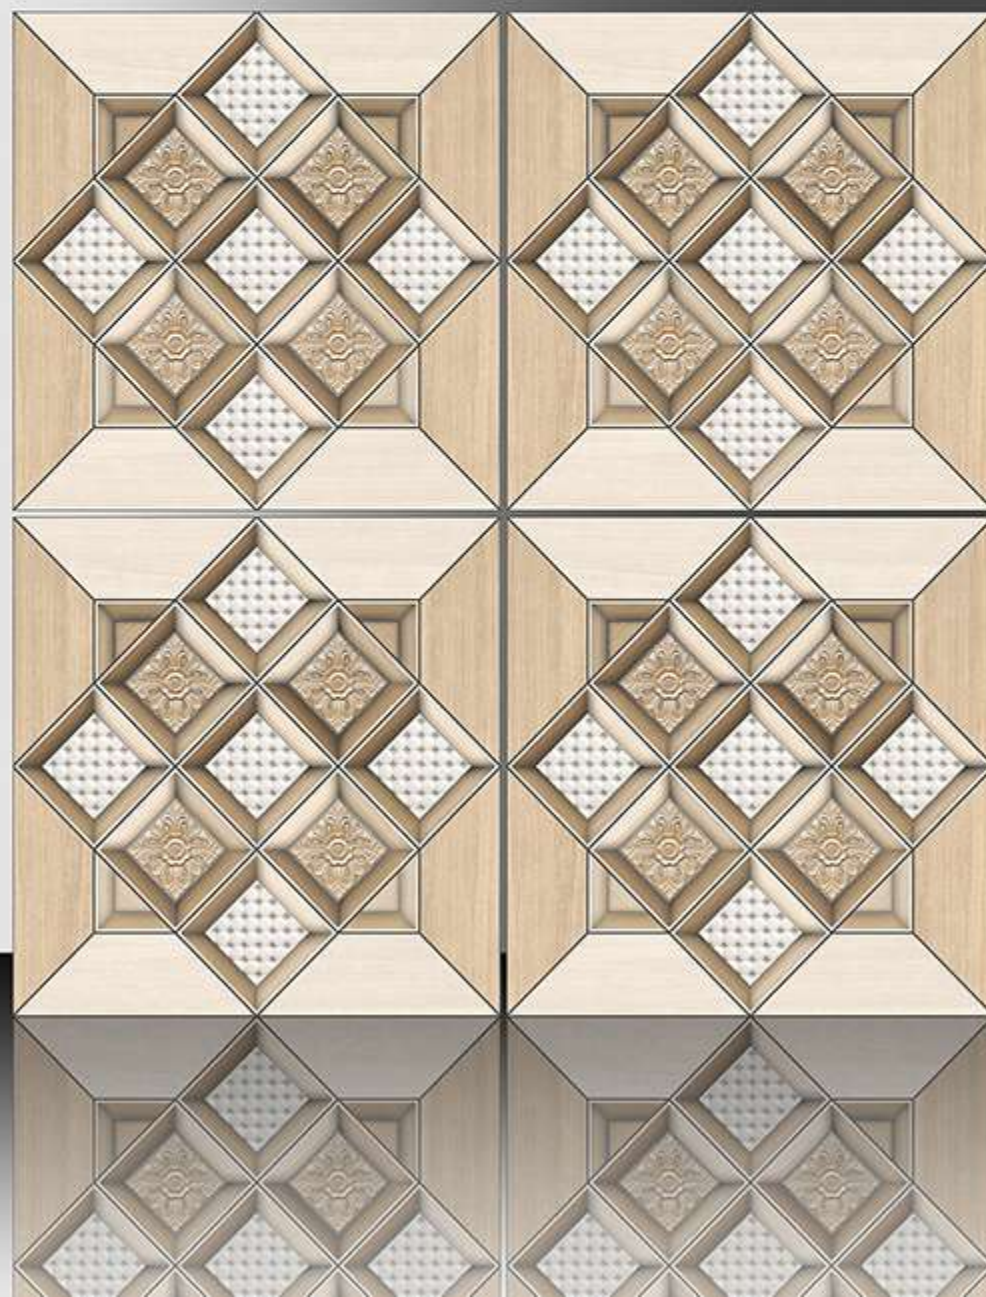

1120

GALICHA SERIES