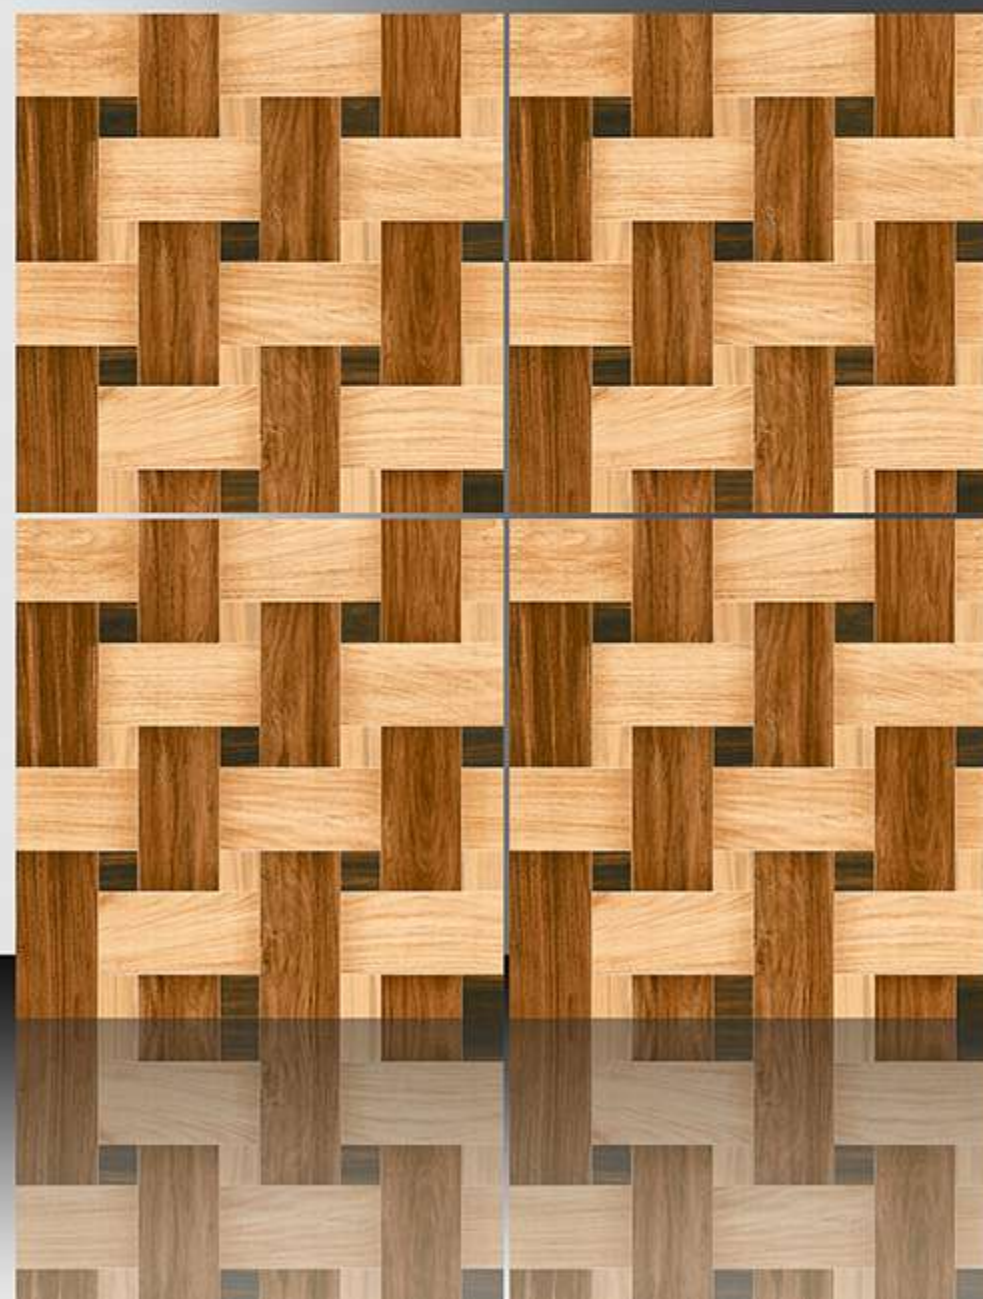

1112

GALICHA SERIES

WHITE BODY

PORCELAIN TILES

600X600 mm

1113

GALICHA SERIES

WHITE BODY