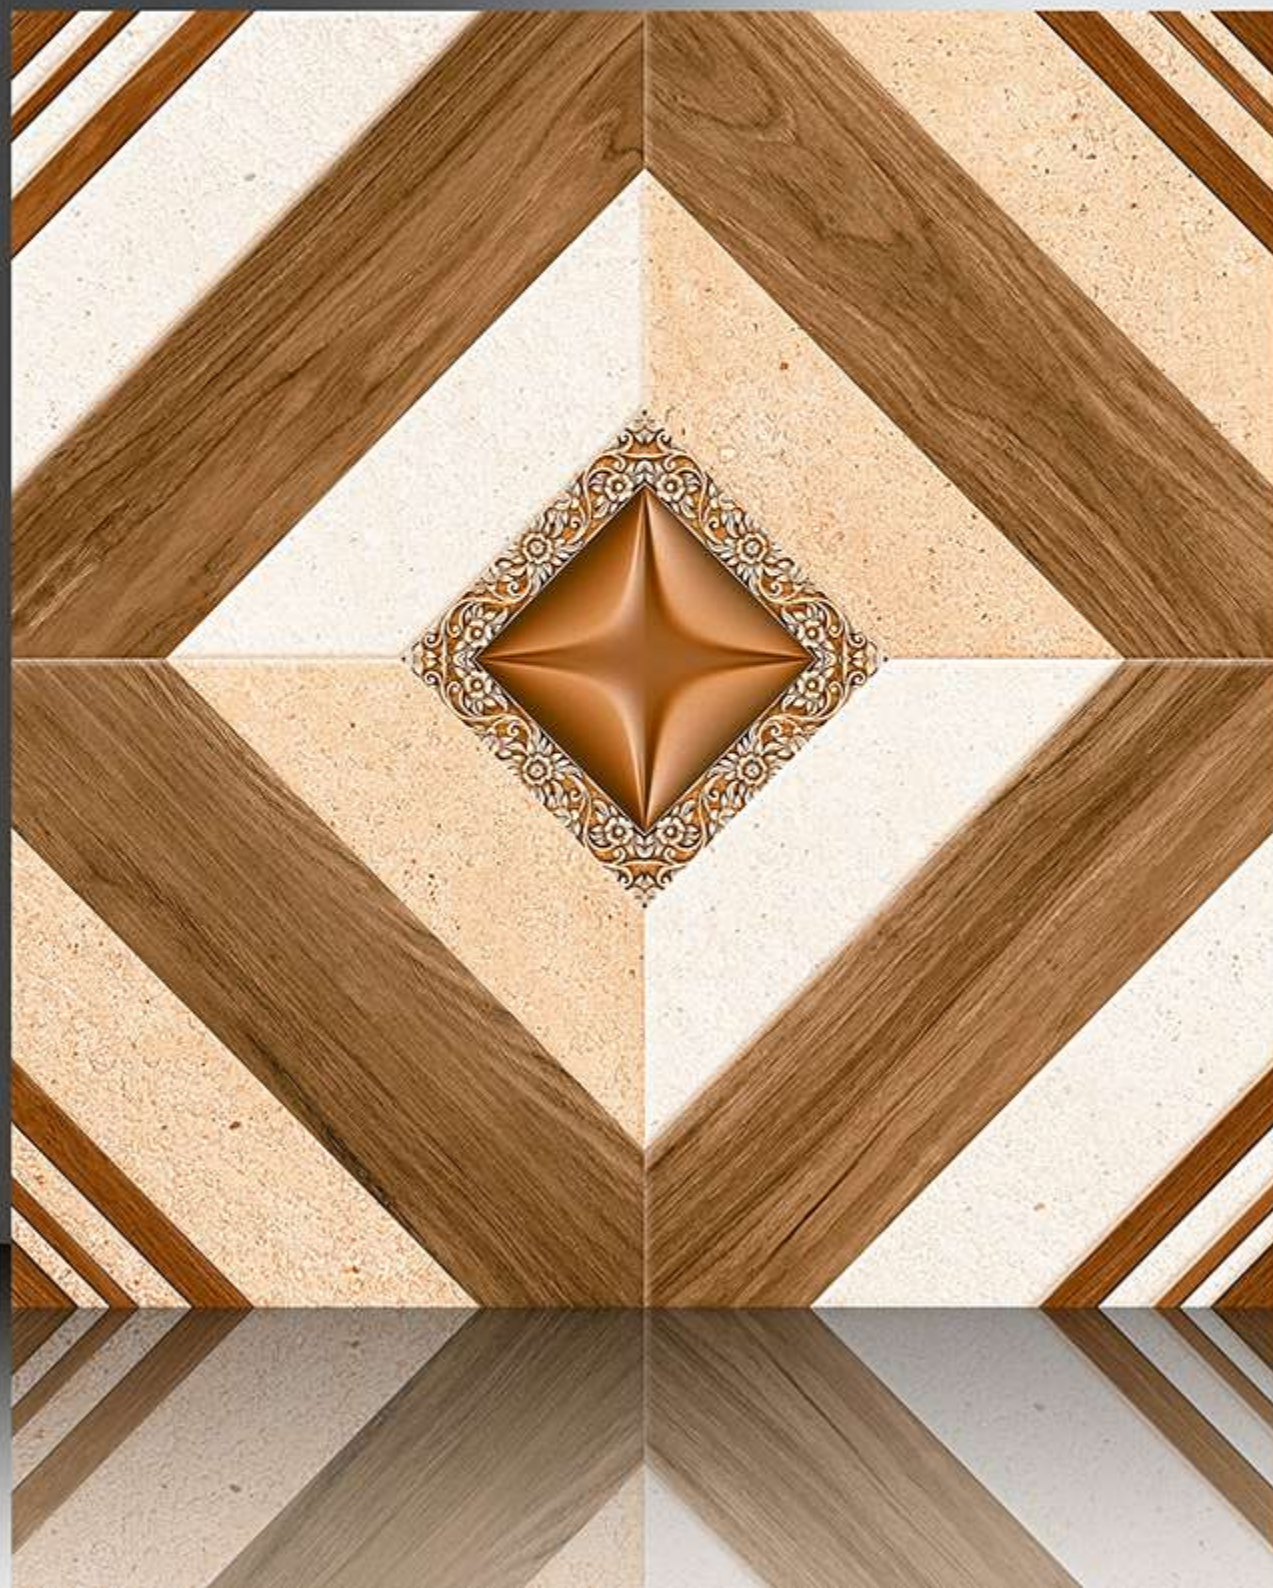

600X600 mm

1101

GALICHA SERIES

WHITE BODY

PORCELAIN TILES

600X600 mm

1102

GALICHA SERIES