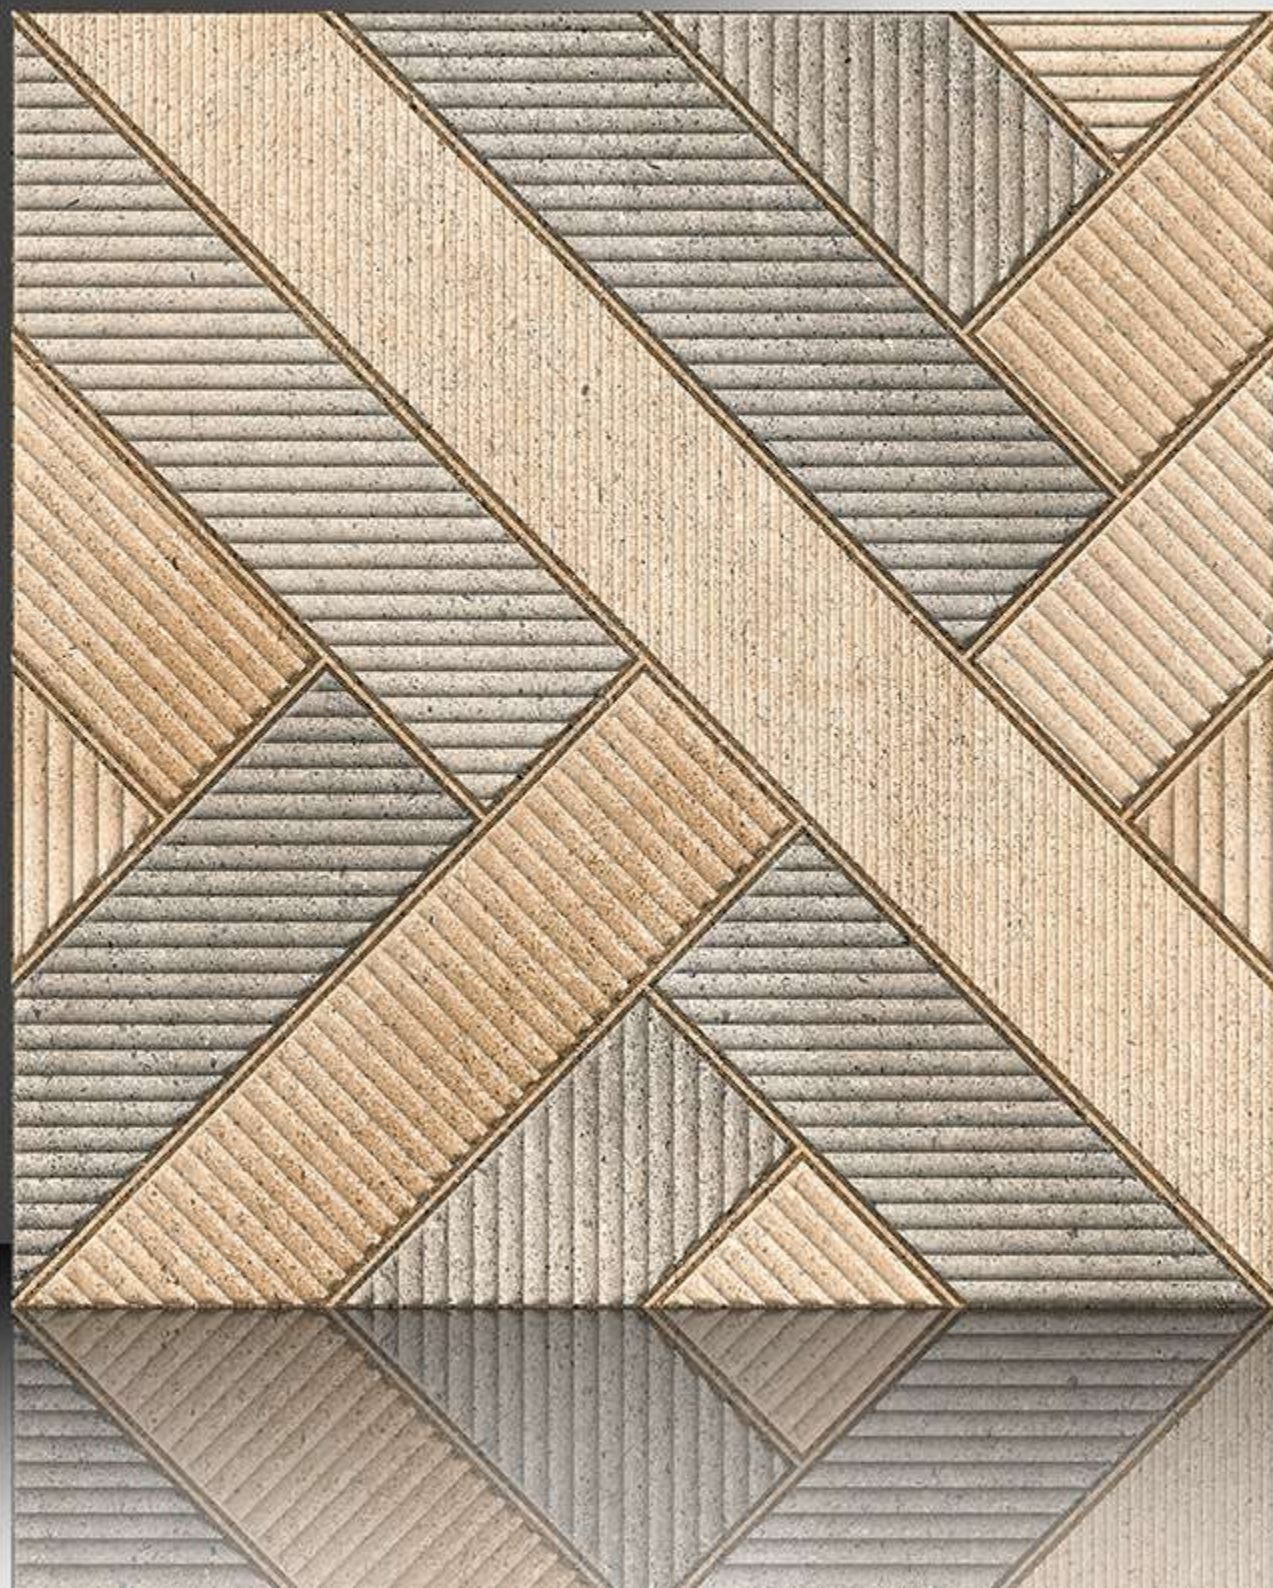

WHITE BODY

PORCELAIN TILES

600X600 mm

1001

GALICHA SERIES

WHITE BODY

PORCELAIN TILES

600X600 mm