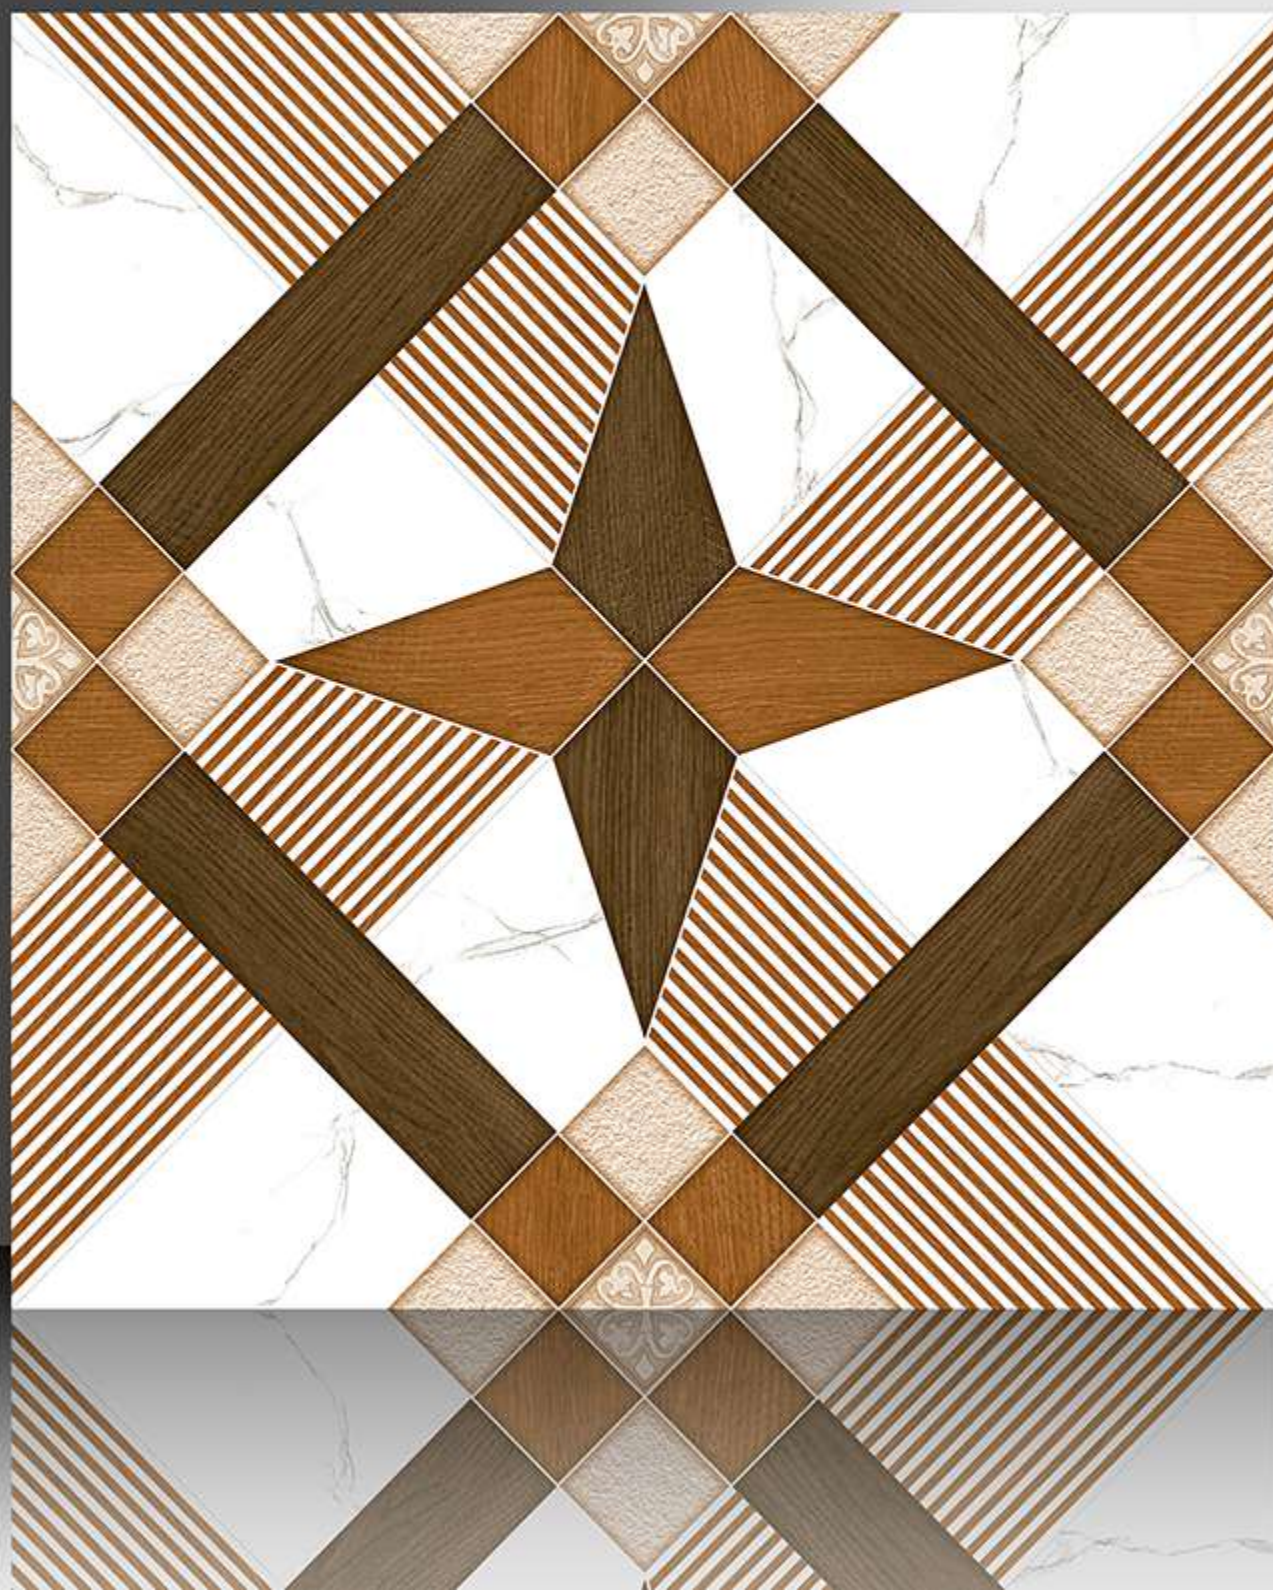

1128

GALICHA SERIES

WHITE BODY

PORCELAIN TILES

600X600 mm

1129

GALICHA SERIES

WHITE BODY