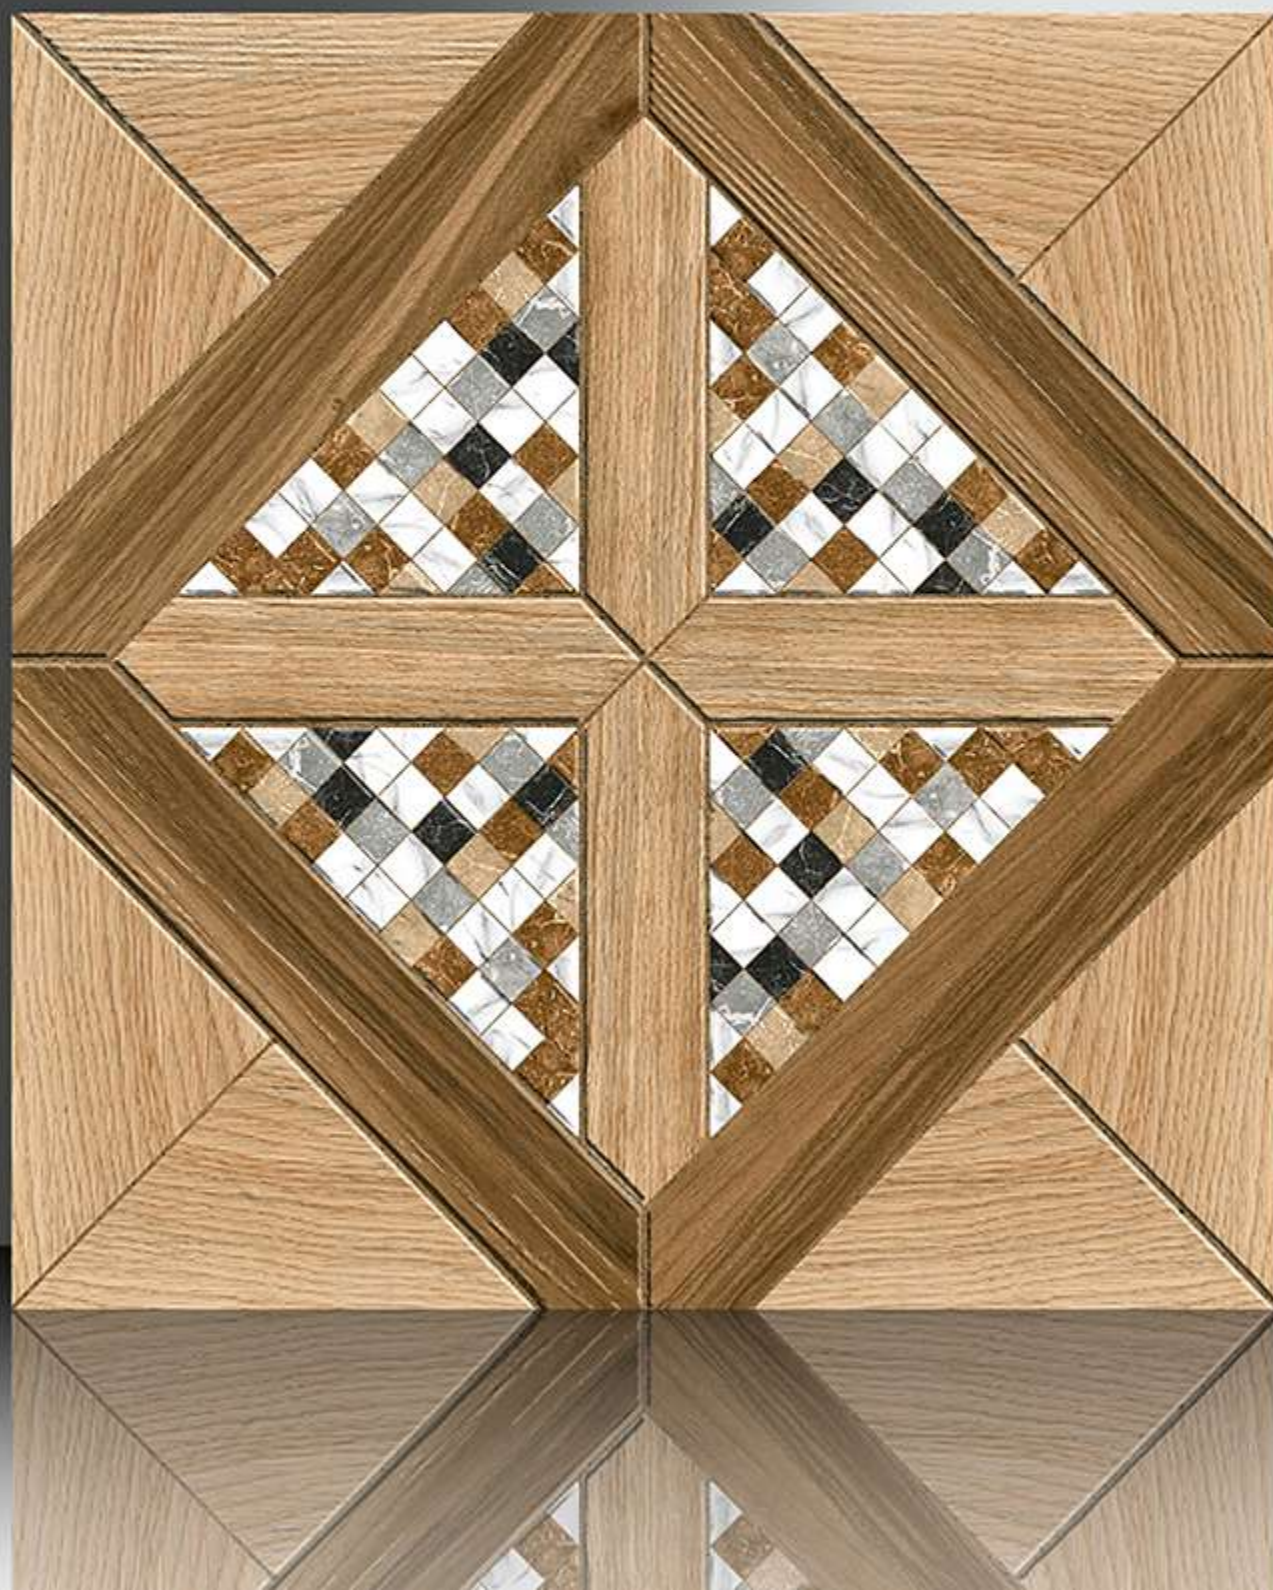

1215

GALICHA SERIES

WHITE BODY

PORCELAIN TILES

600X600 mm

1216

GALICHA SERIES

WHITE BODY