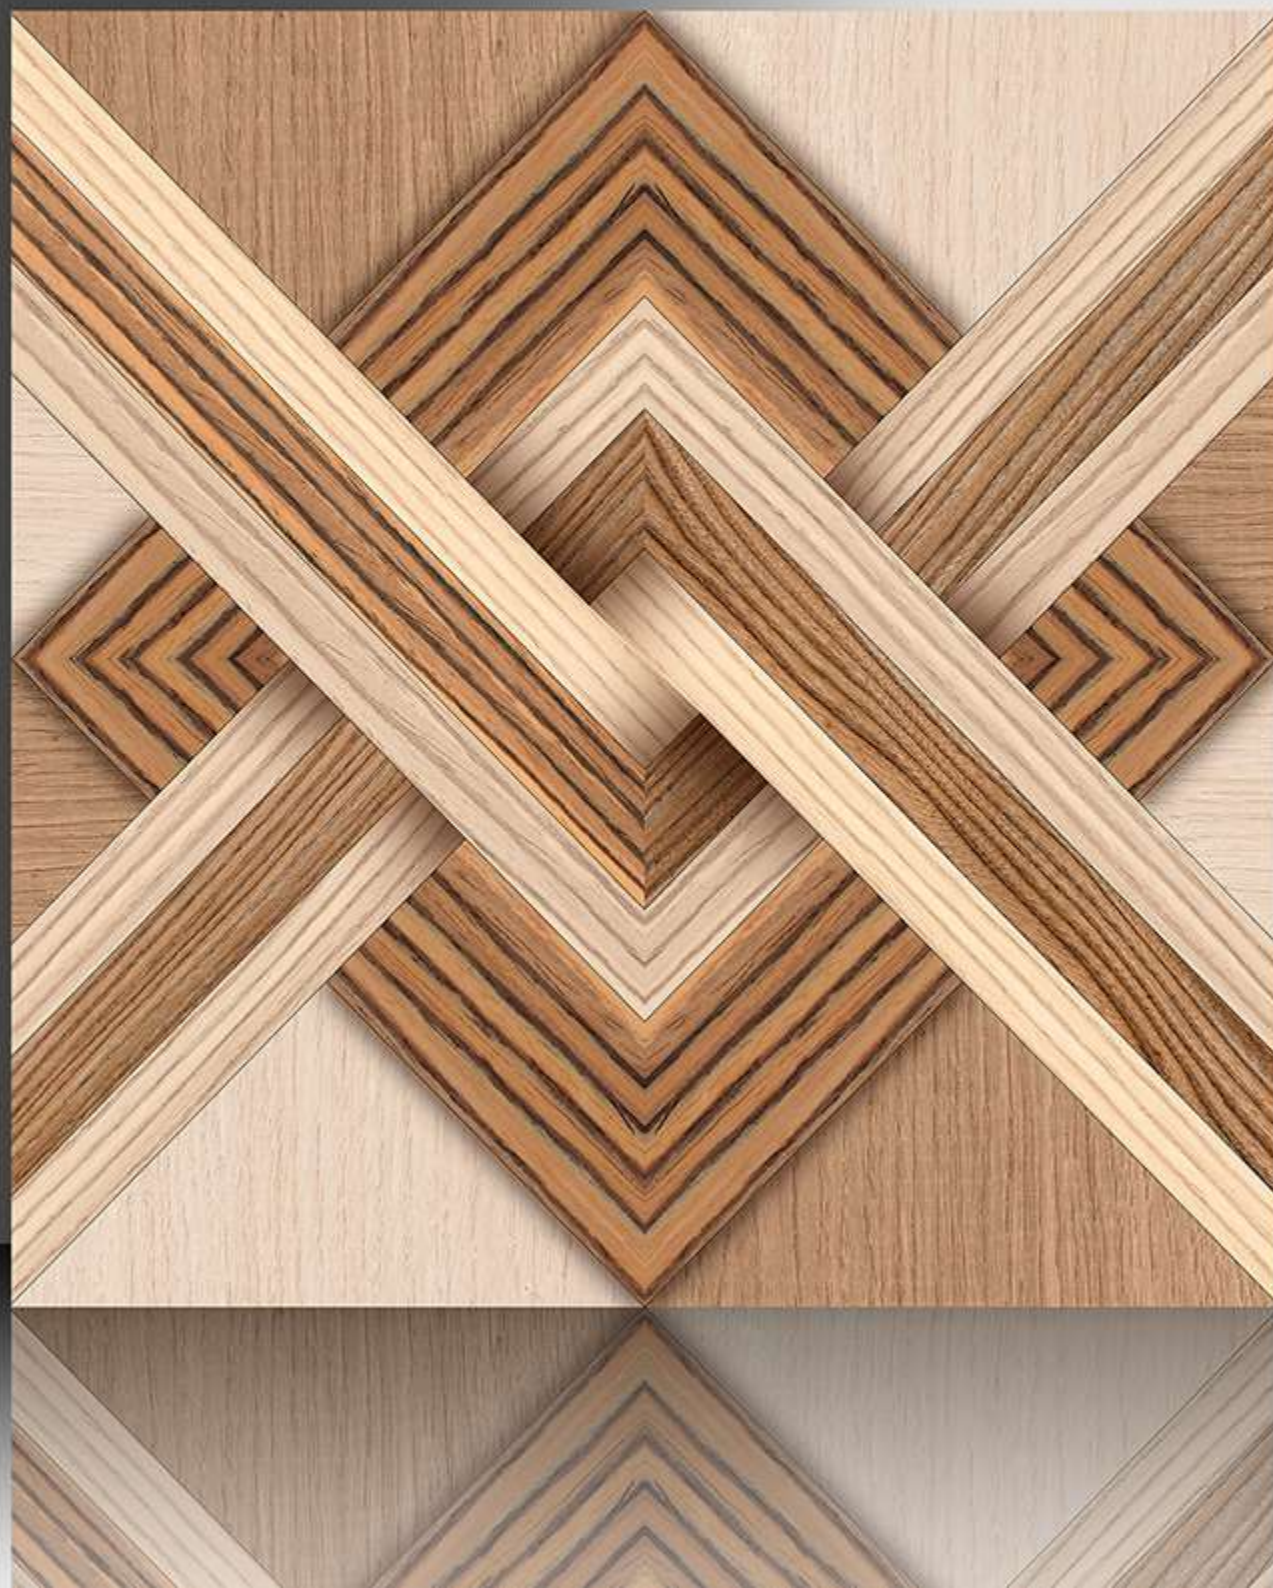

WHITE BODY

PORCELAIN TILES

600X600 mm