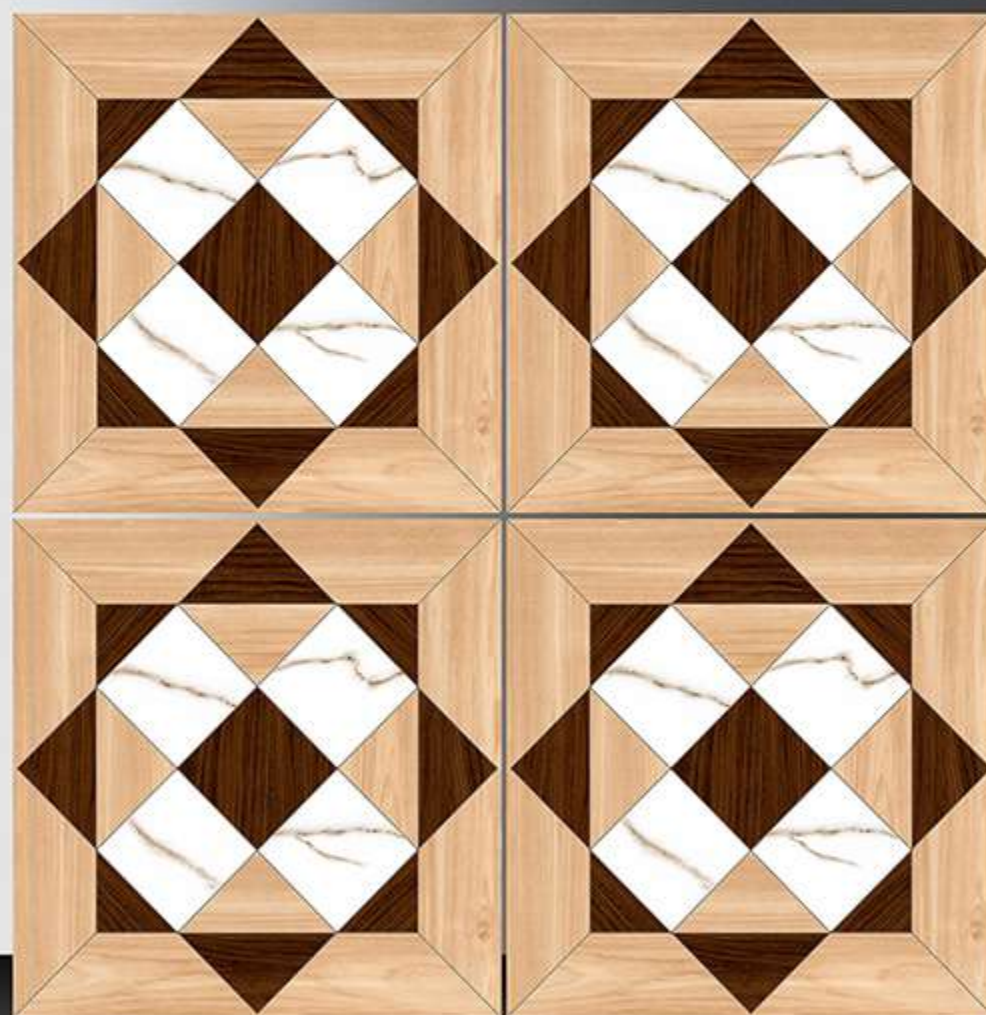

GALICHA SERIES

WHITE BODY

PORCELAIN TILES

600X600 mm

1132

GALICHA SERIES

WHITE BODY

PORCELAIN TILES