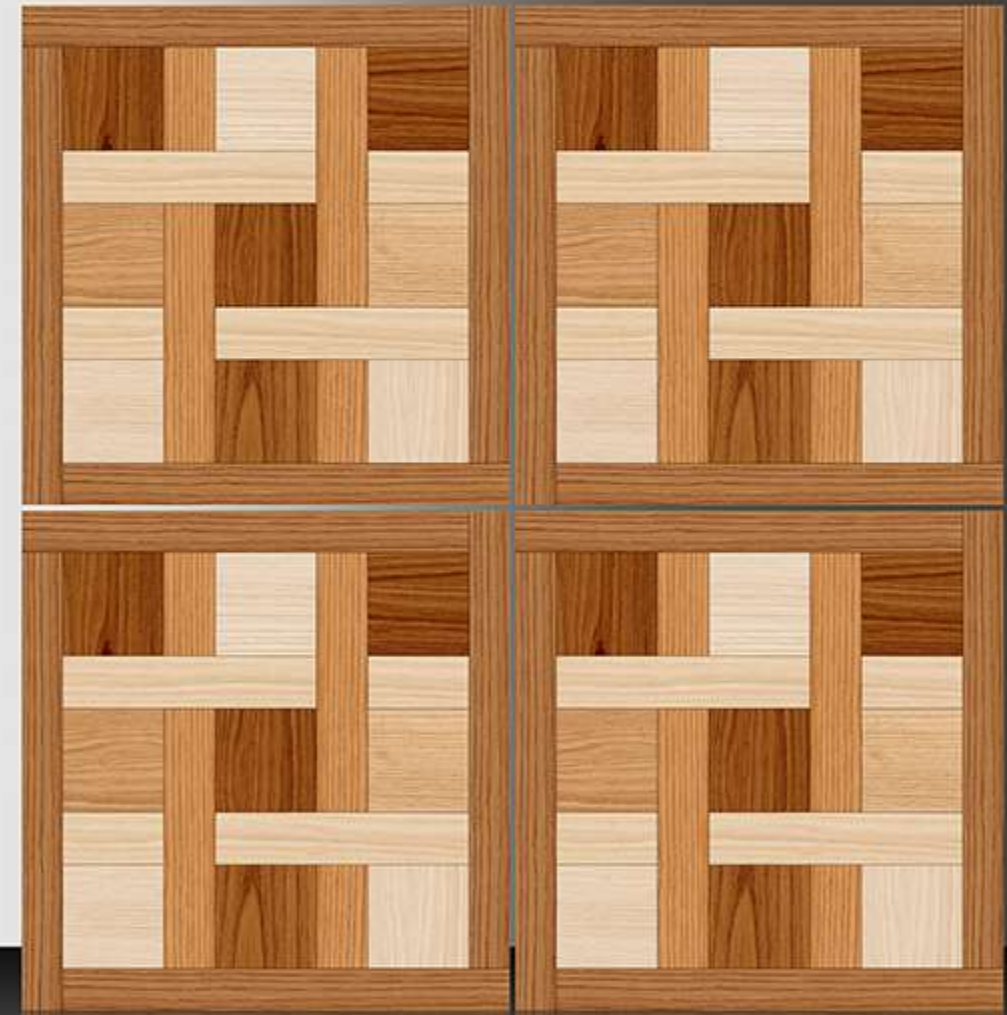

600X600 mm

1170

GALICHA SERIES

WHITE BODY

PORCELAIN TILES

600X600 mm

1171

GALICHA SERIES