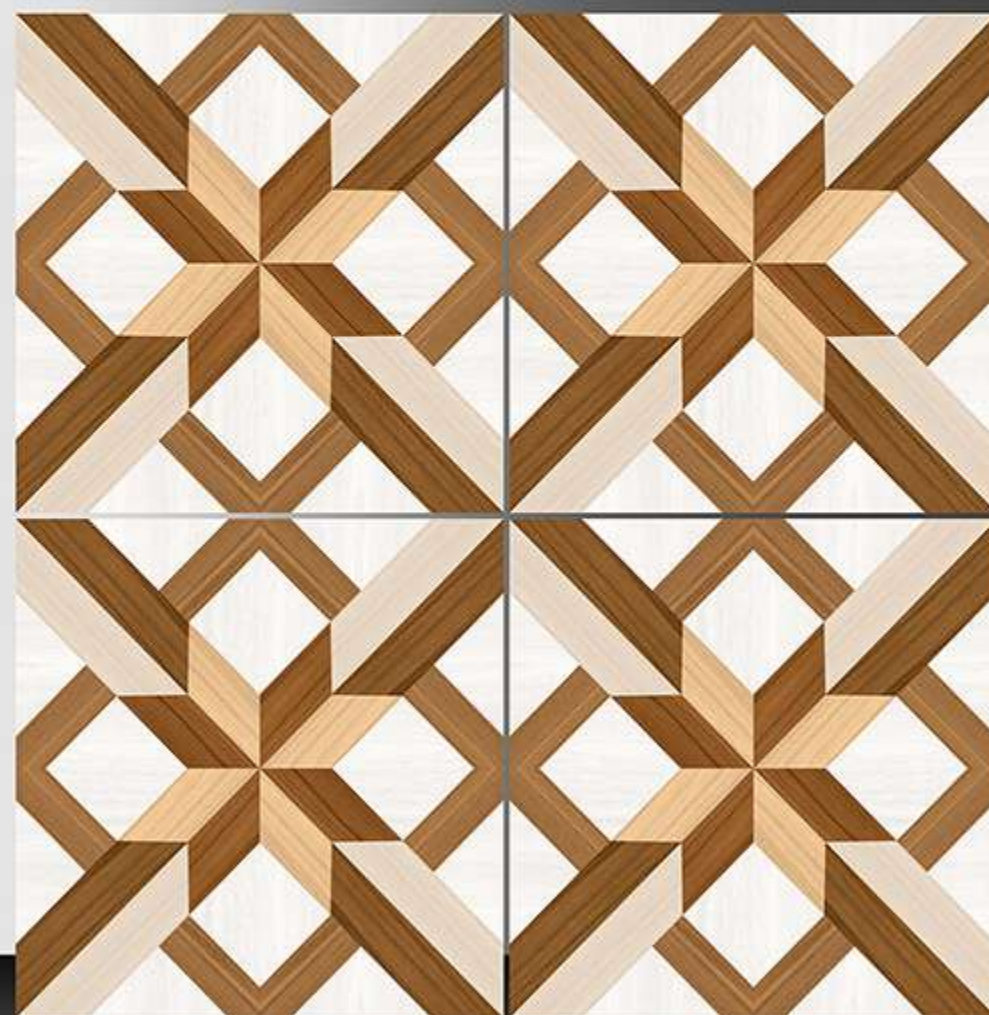

GALICHA SERIES

WHITE BODY

PORCELAIN TILES

600X600 mm

1192

GALICHA SERIES

WHITE BODY

PORCELAIN TILES