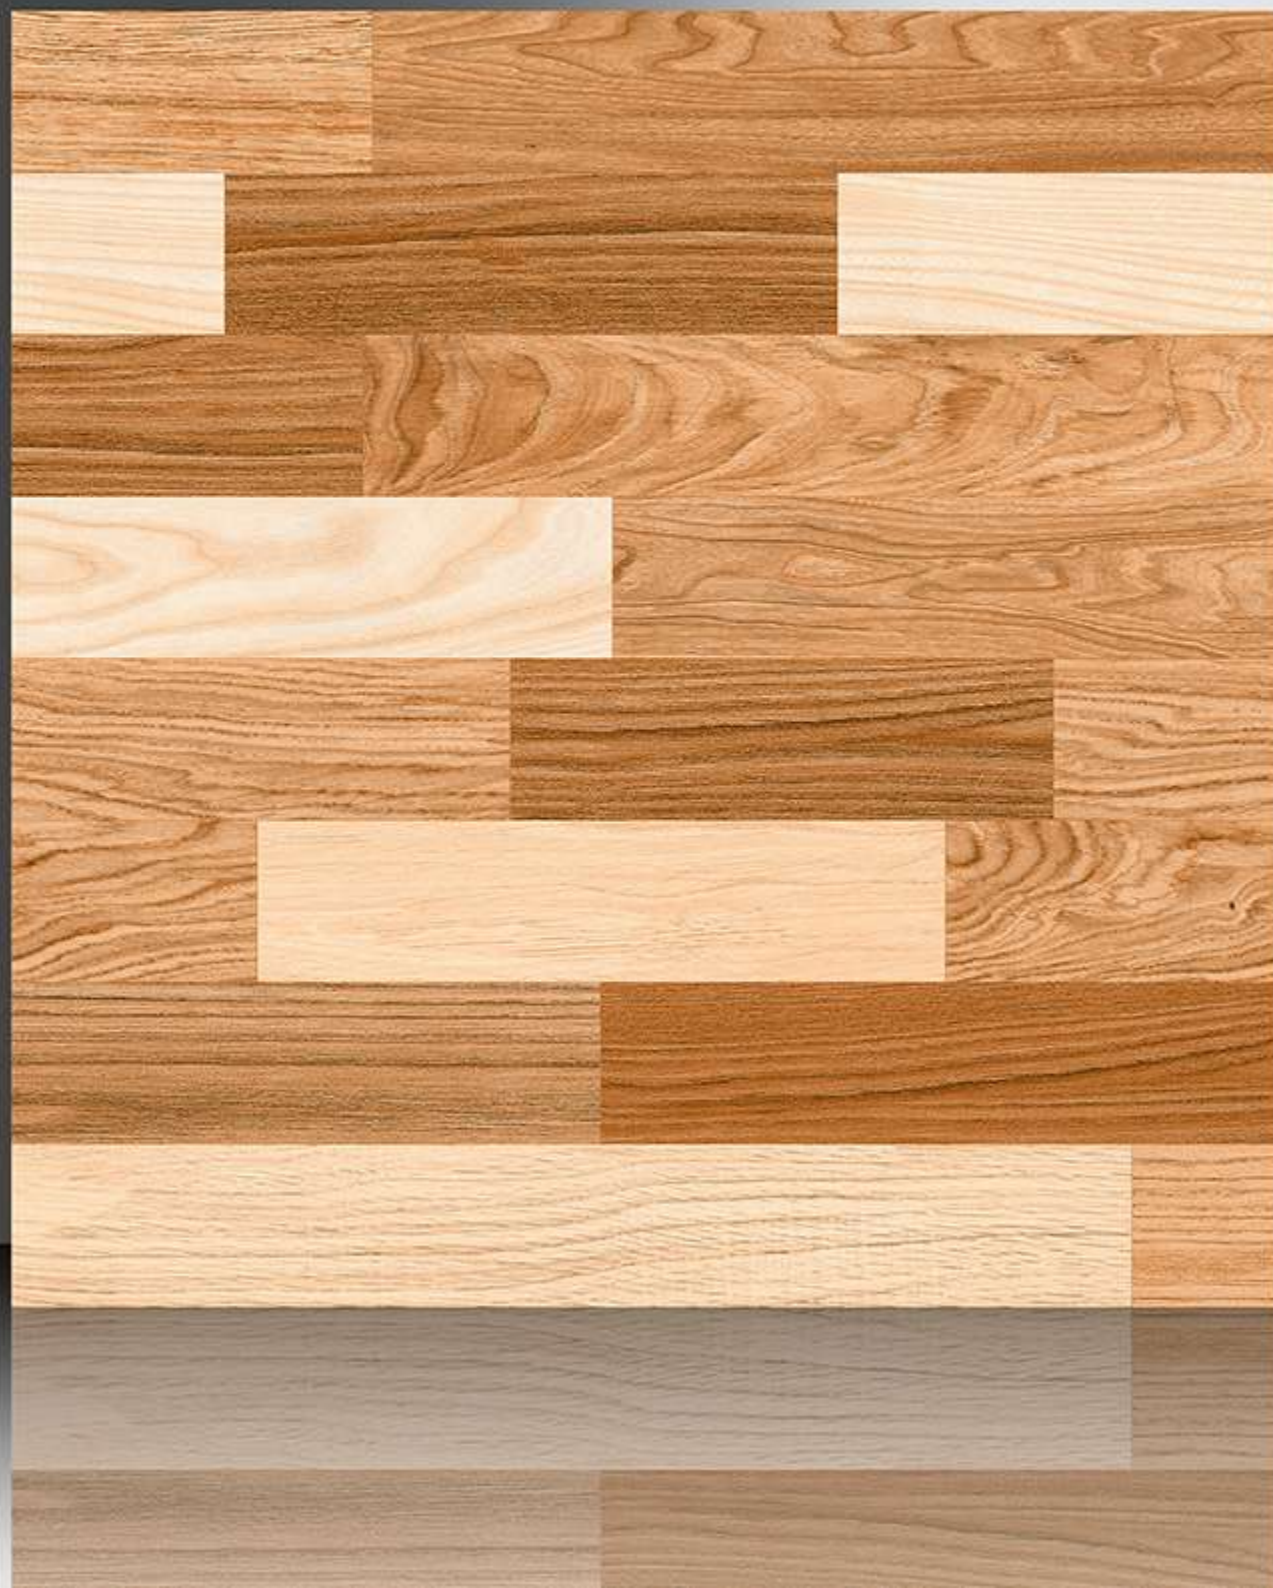

WHITE BODY

PORCELAIN TILES

600X600 mm