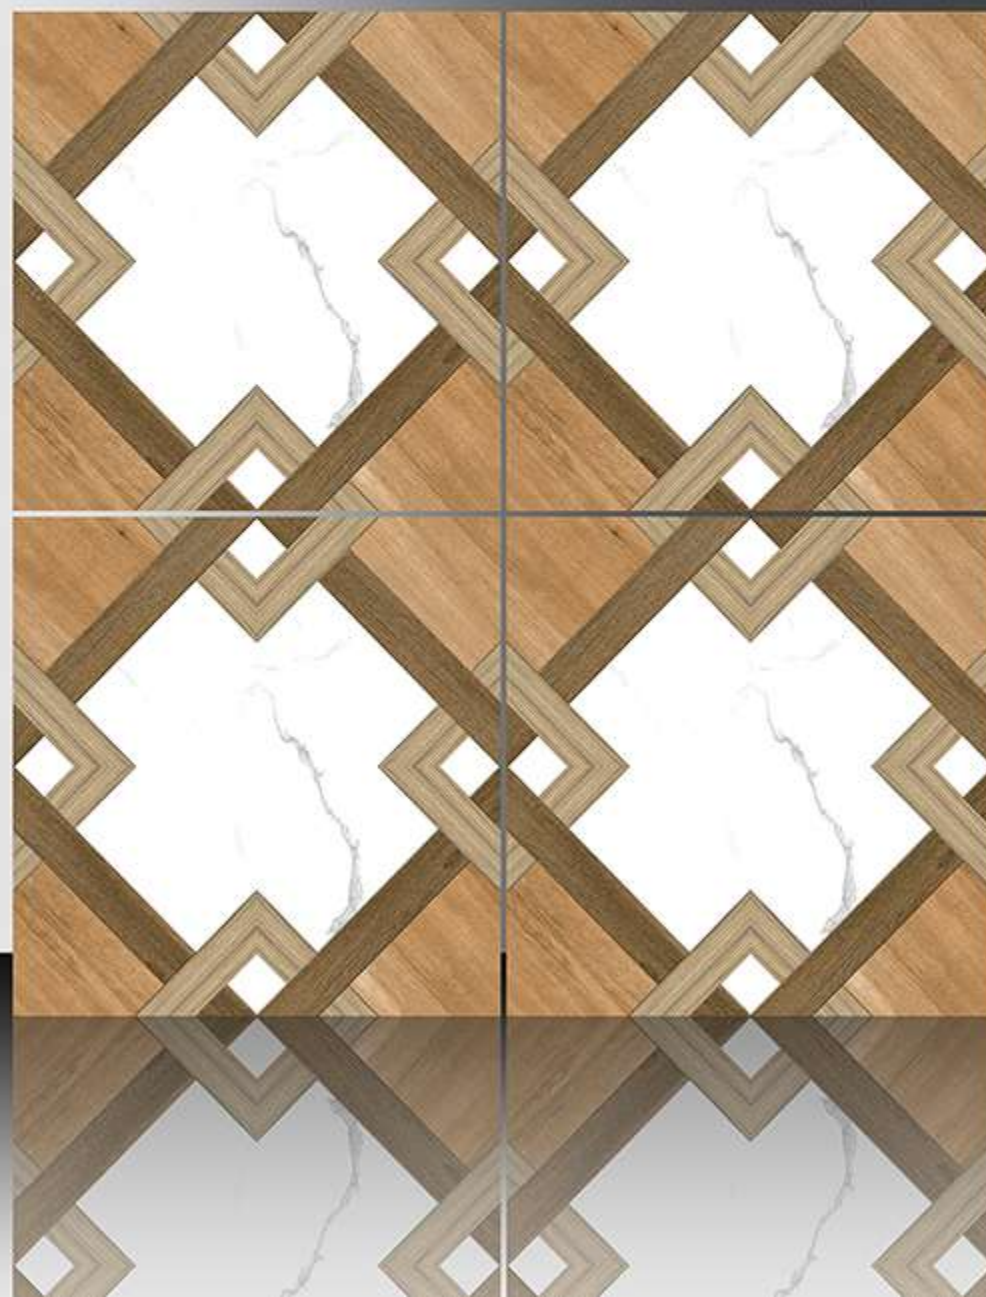

600X600 mm

1149

GALICHA SERIES

WHITE BODY

PORCELAIN TILES

600X600 mm

1150

GALICHA SERIES