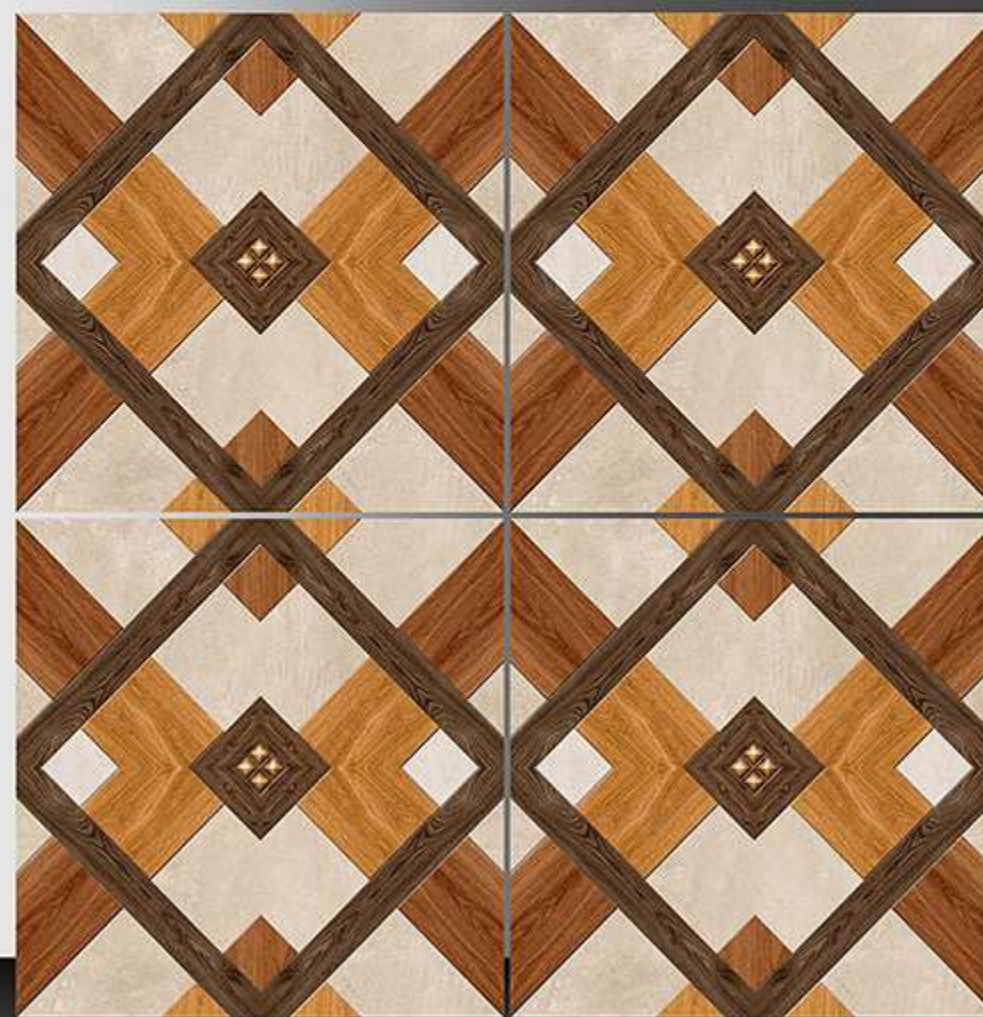

1015

GALICHA SERIES