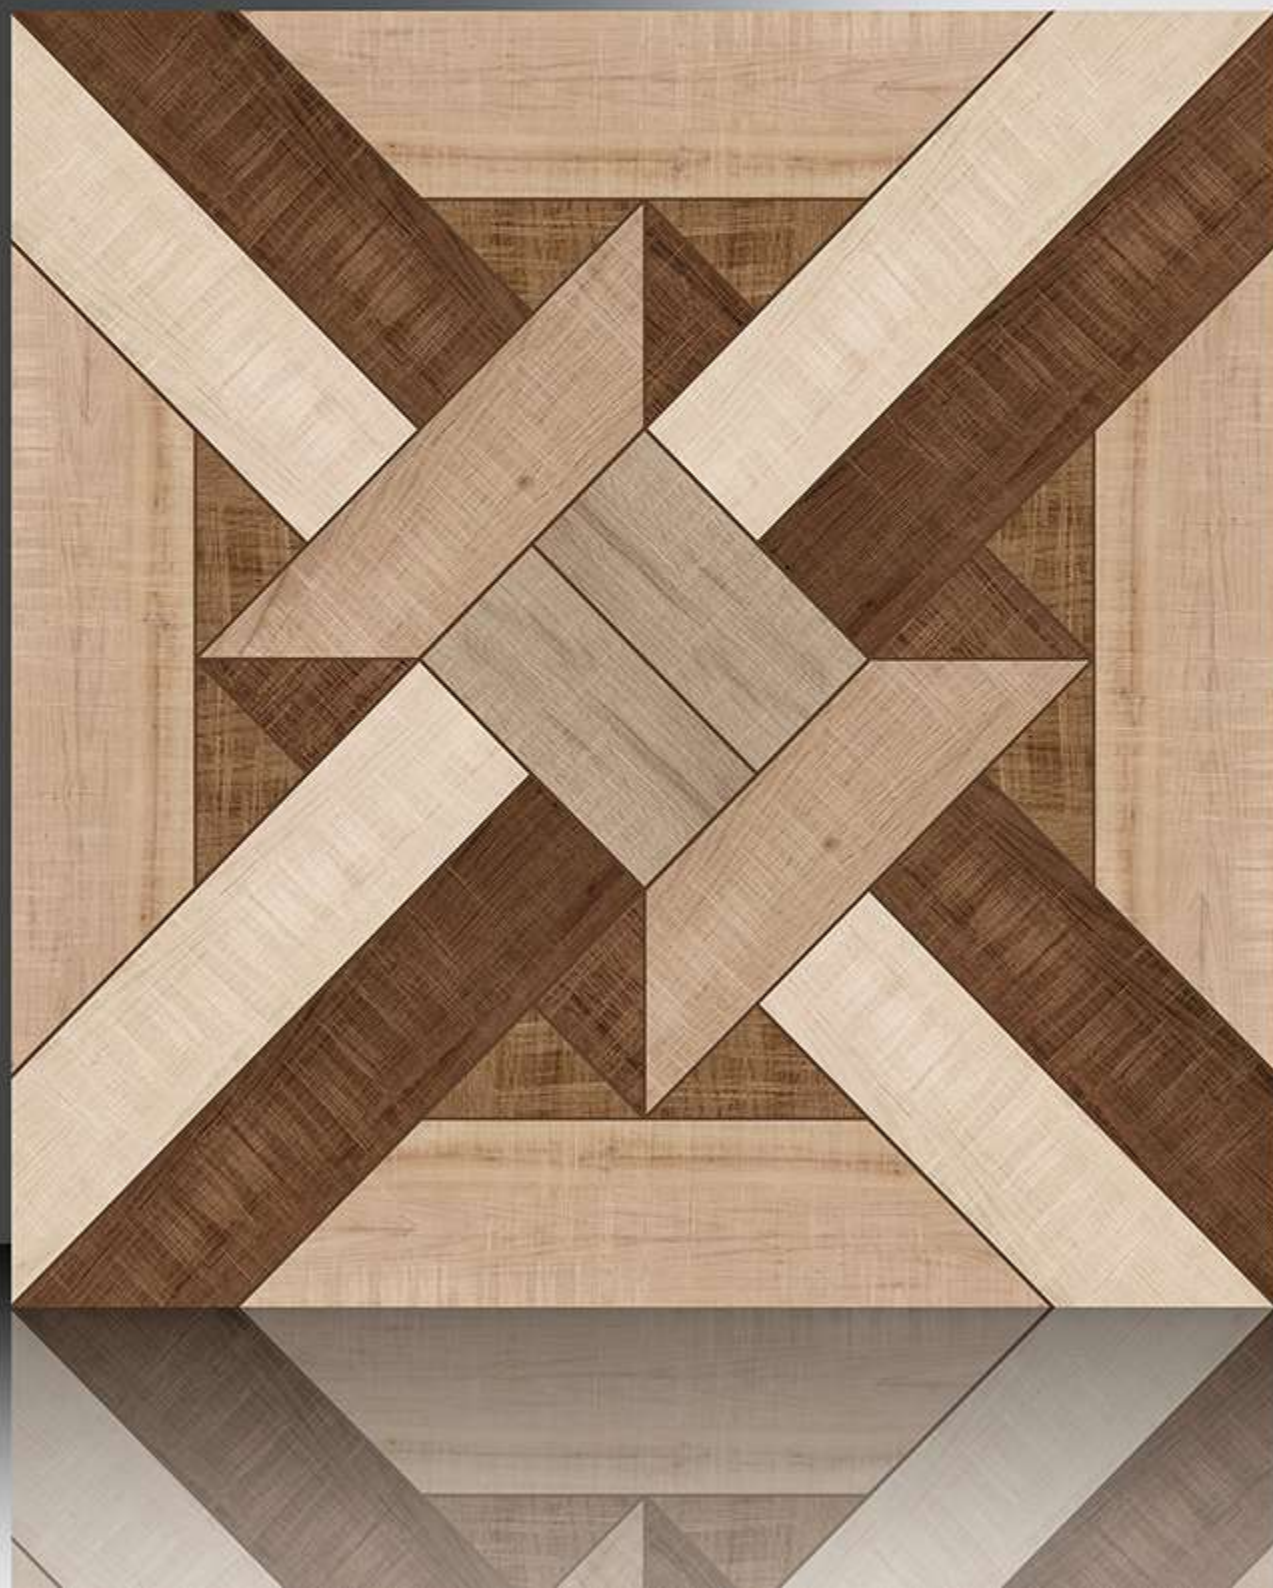

600X600 mm

1175

GALICHA SERIES

WHITE BODY

PORCELAIN TILES

600X600 mm

1176

GALICHA SERIES