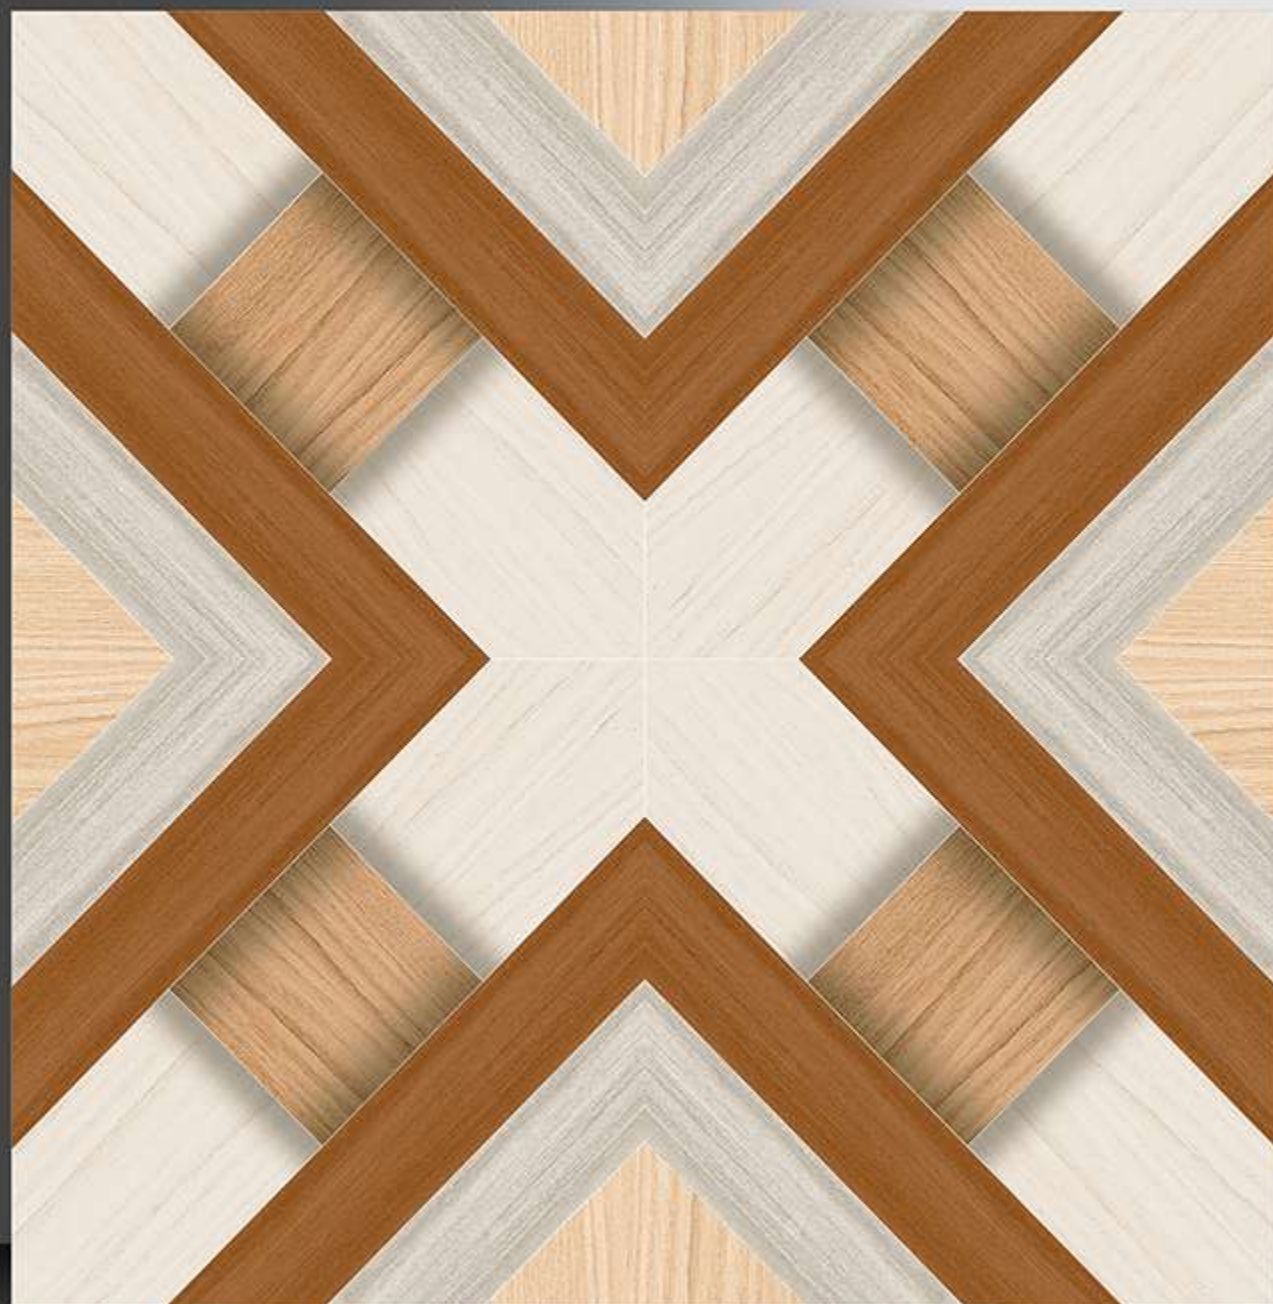

WHITE BODY

PORCELAIN TILES

600X600 mm

1214

GALICHA SERIES

WHITE BODY

PORCELAIN TILES

600X600 mm