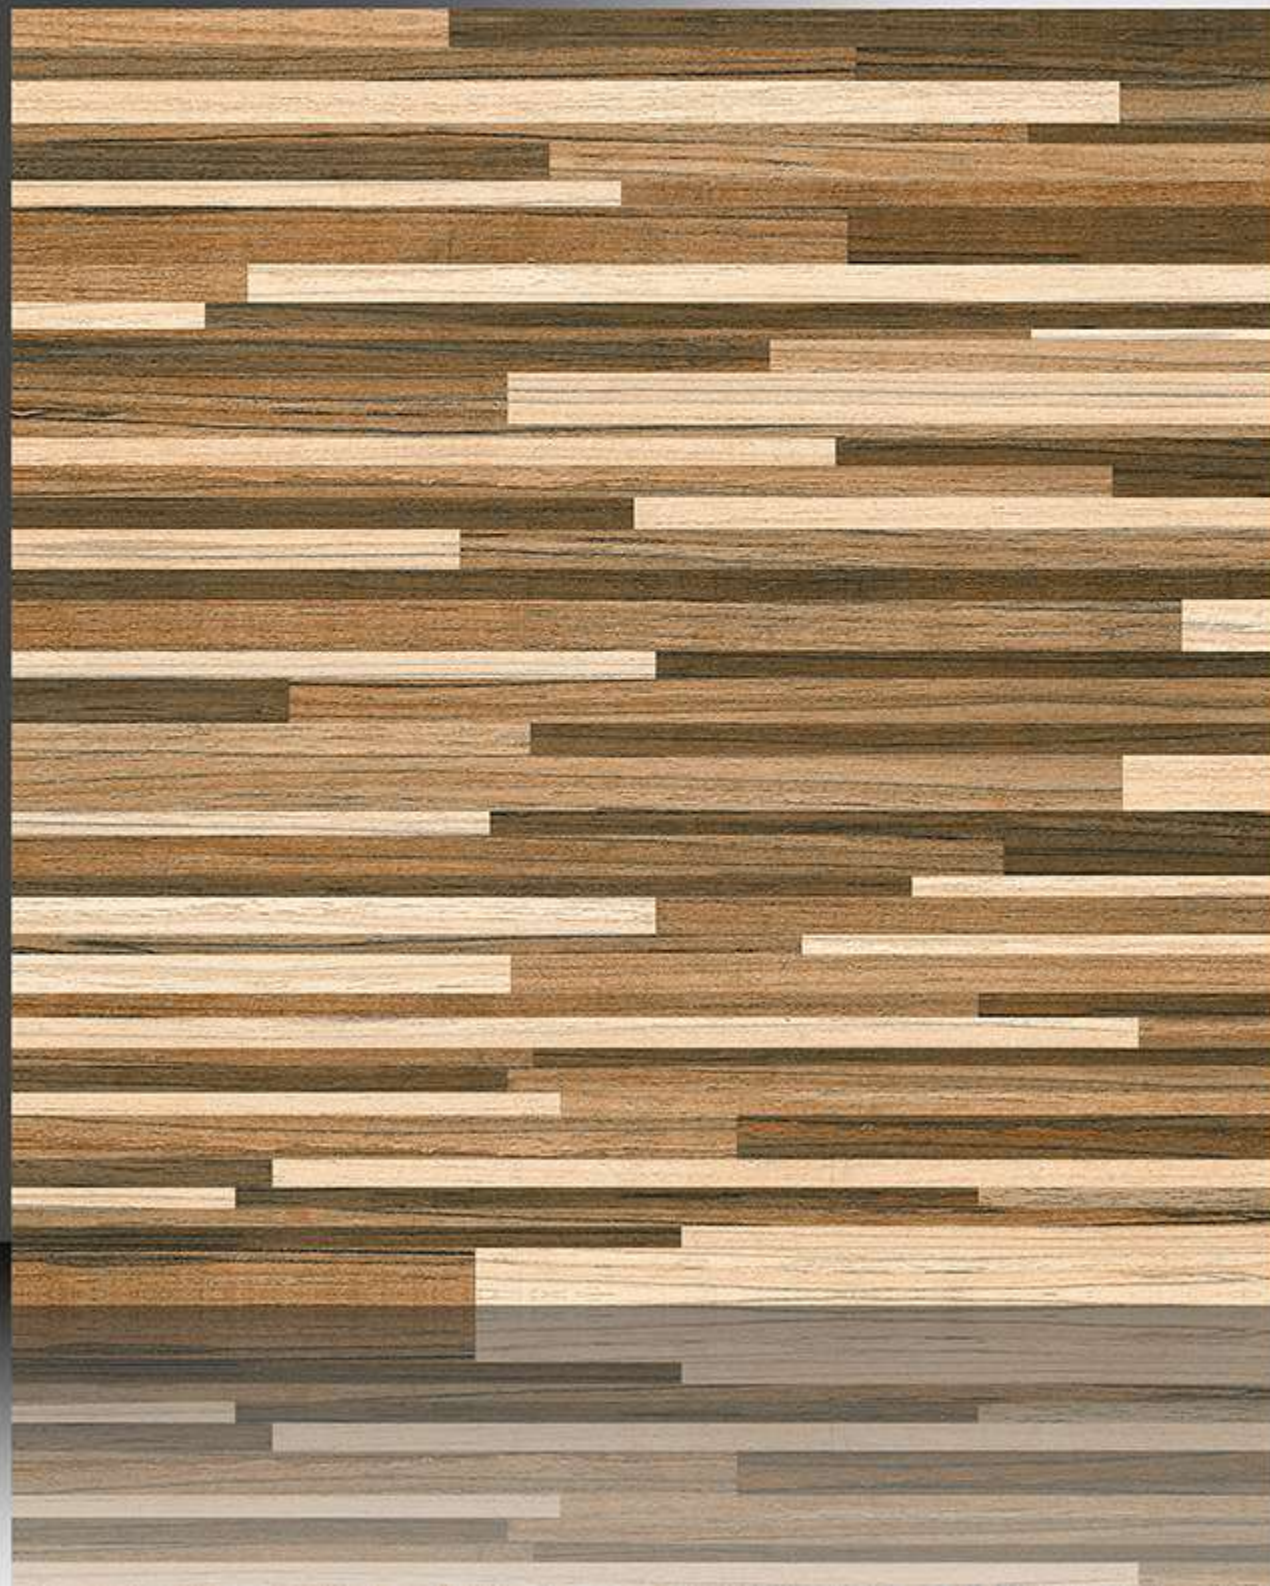

WHITE BODY

PORCELAIN TILES

600X600 mm