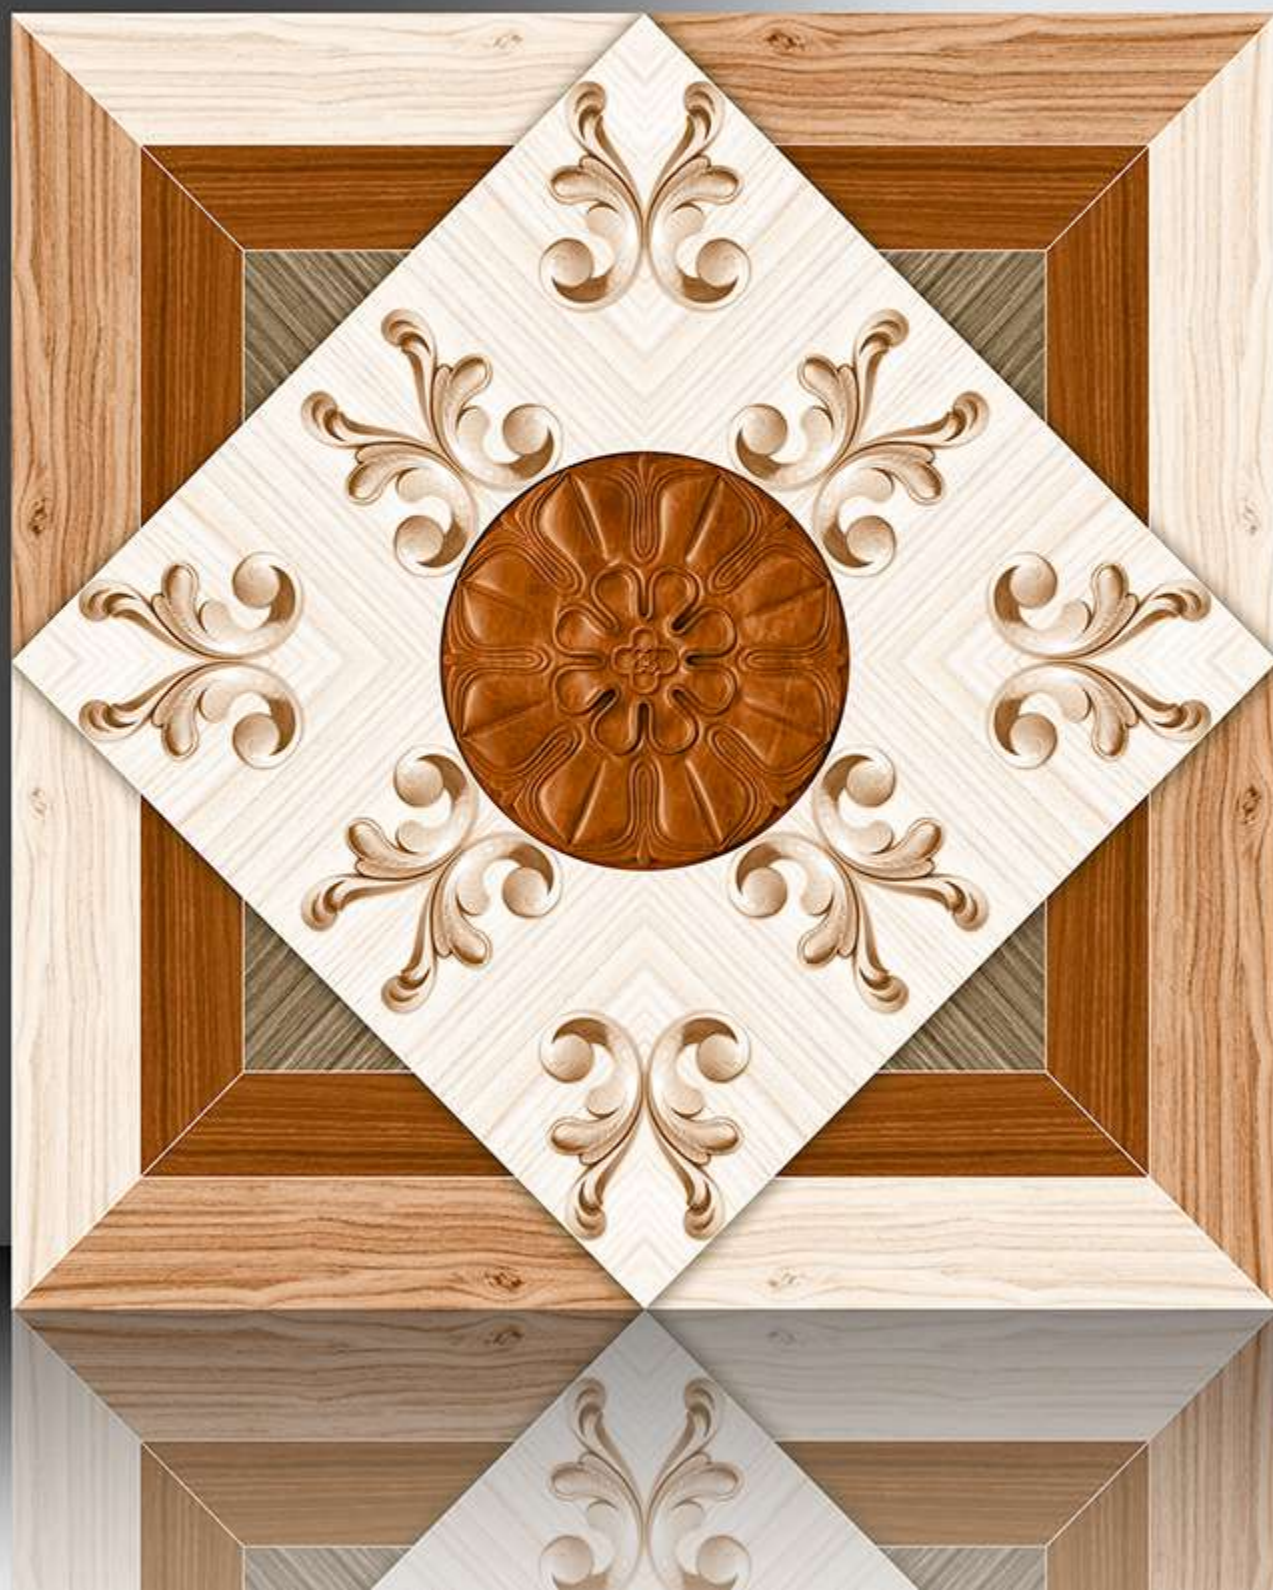

WHITE BODY

PORCELAIN TILES

600X600 mm