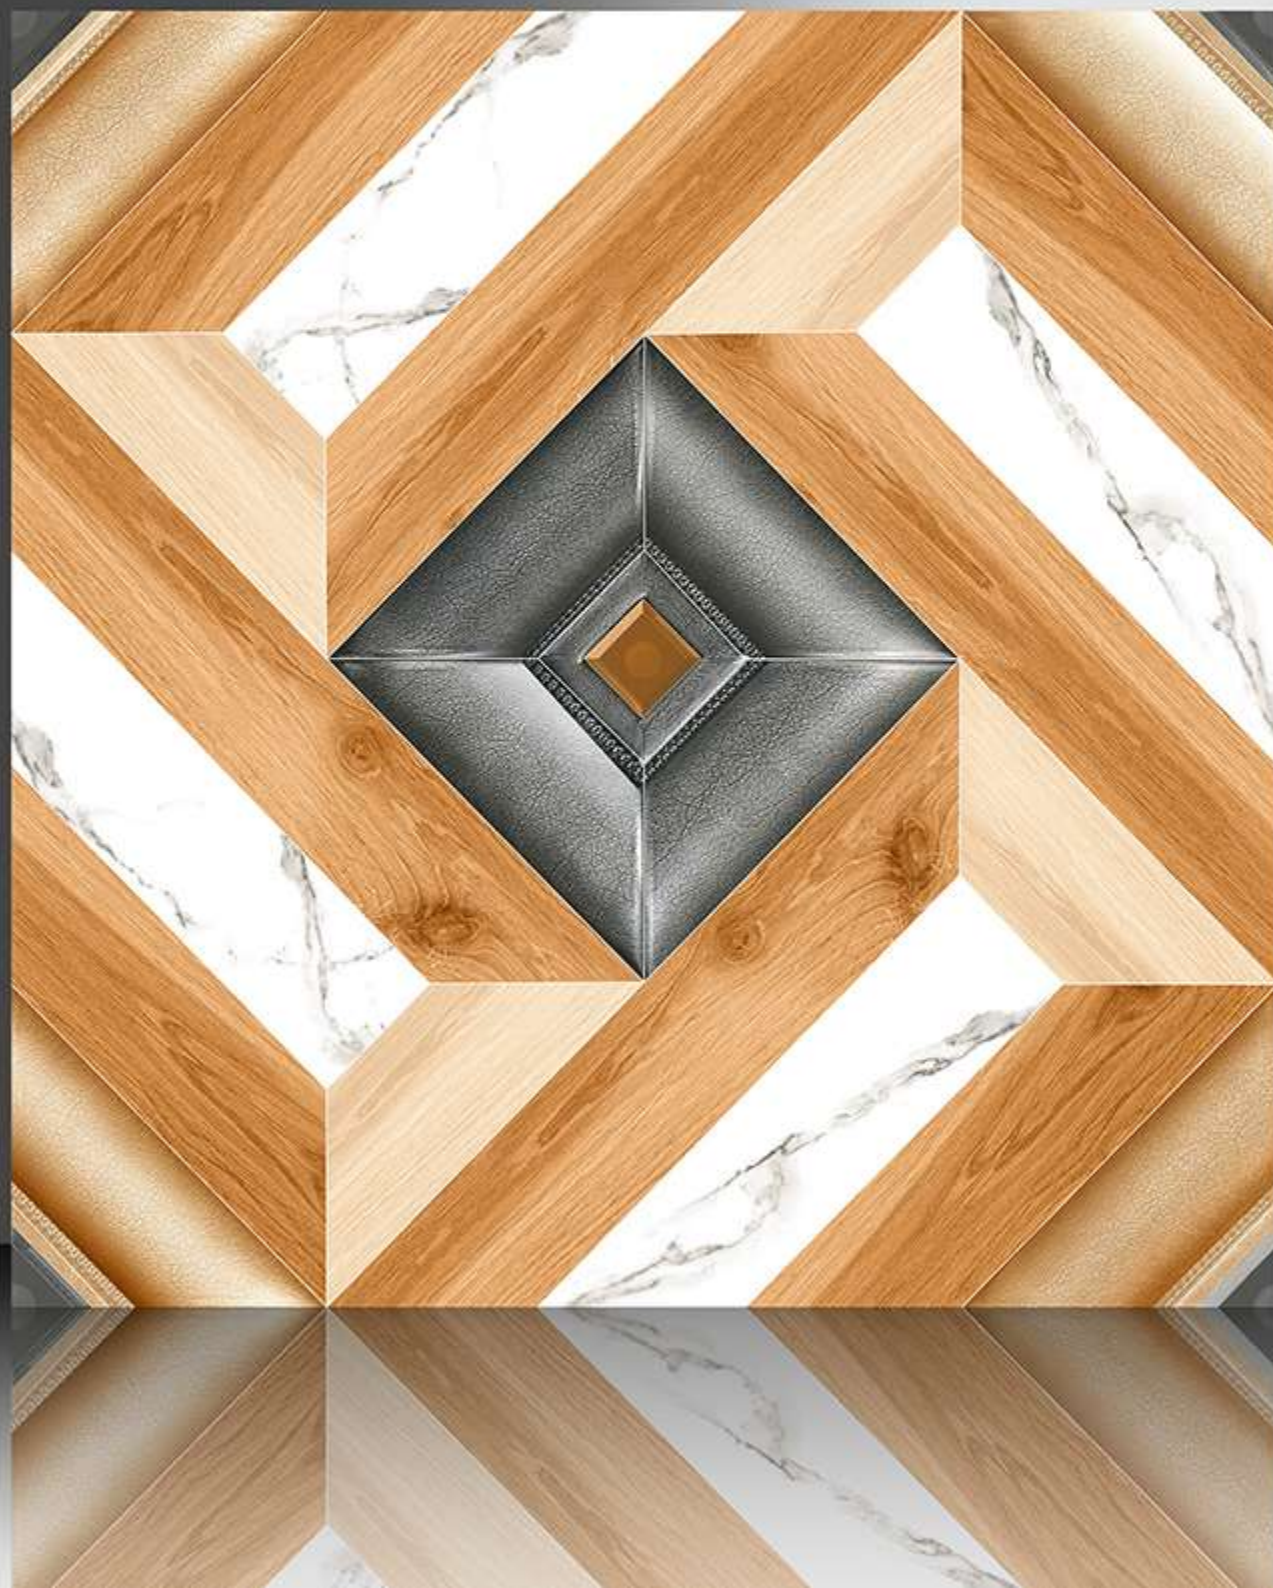

600X600 mm

1057

GALICHA SERIES

WHITE BODY

PORCELAIN TILES  
600X600 mm

1058

GALICHA SERIES

WHITE BODY