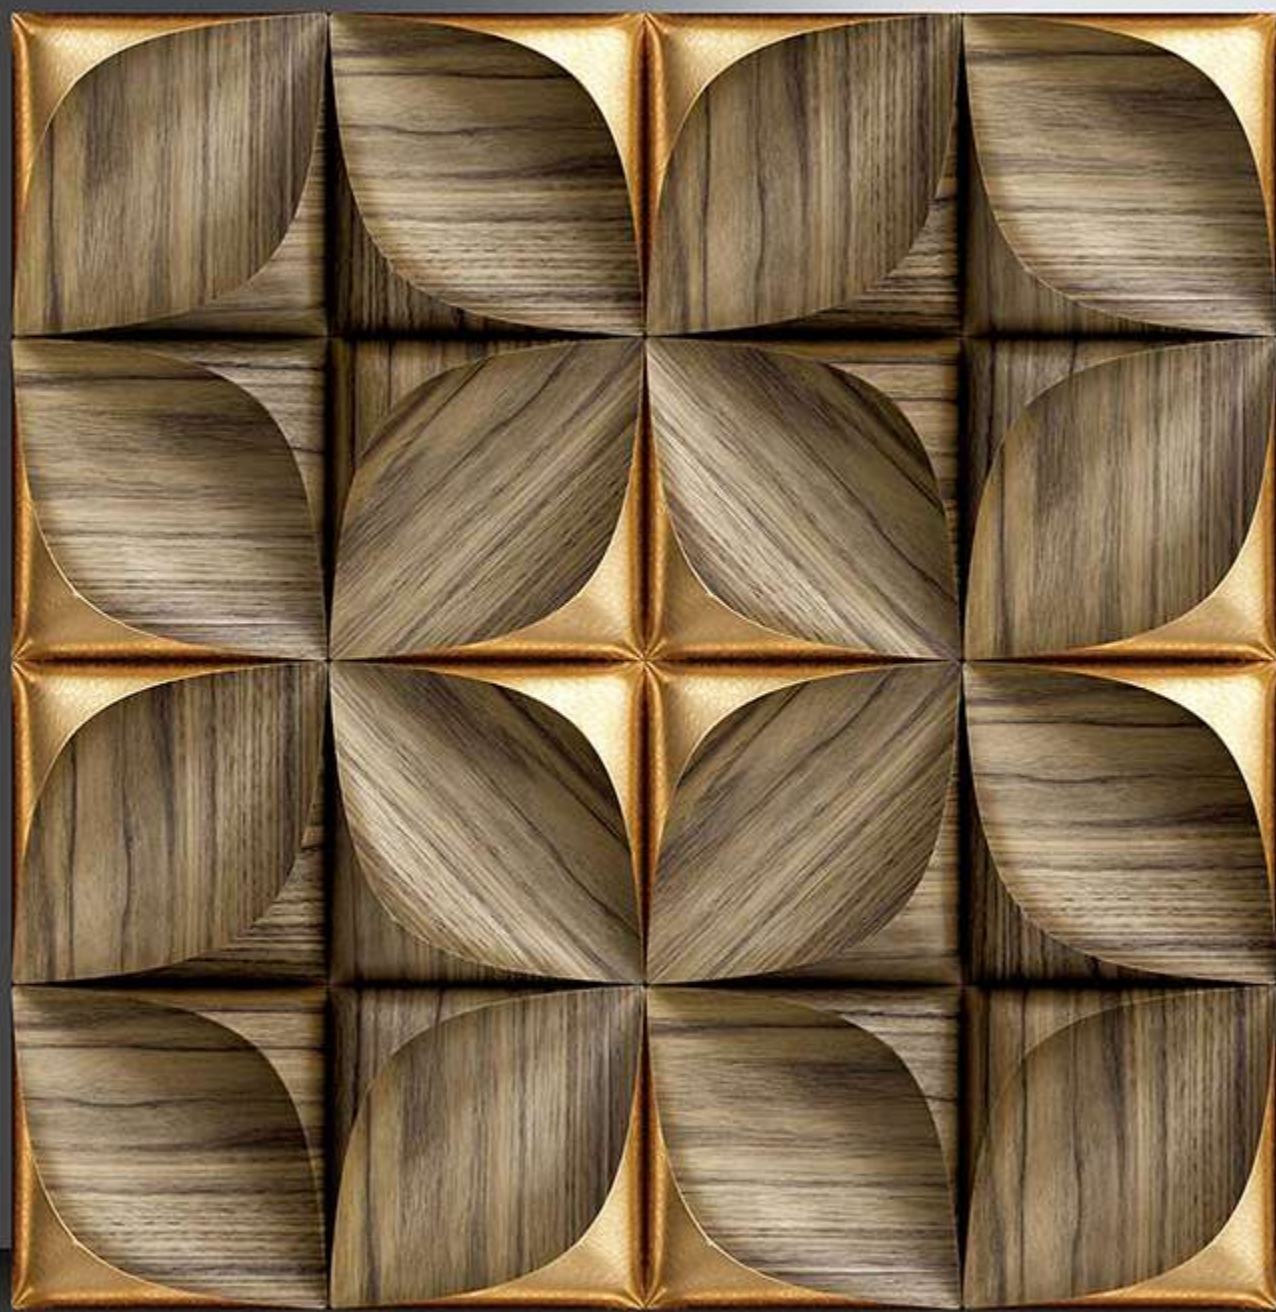

WHITE BODY

PORCELAIN TILES

600X600 mm