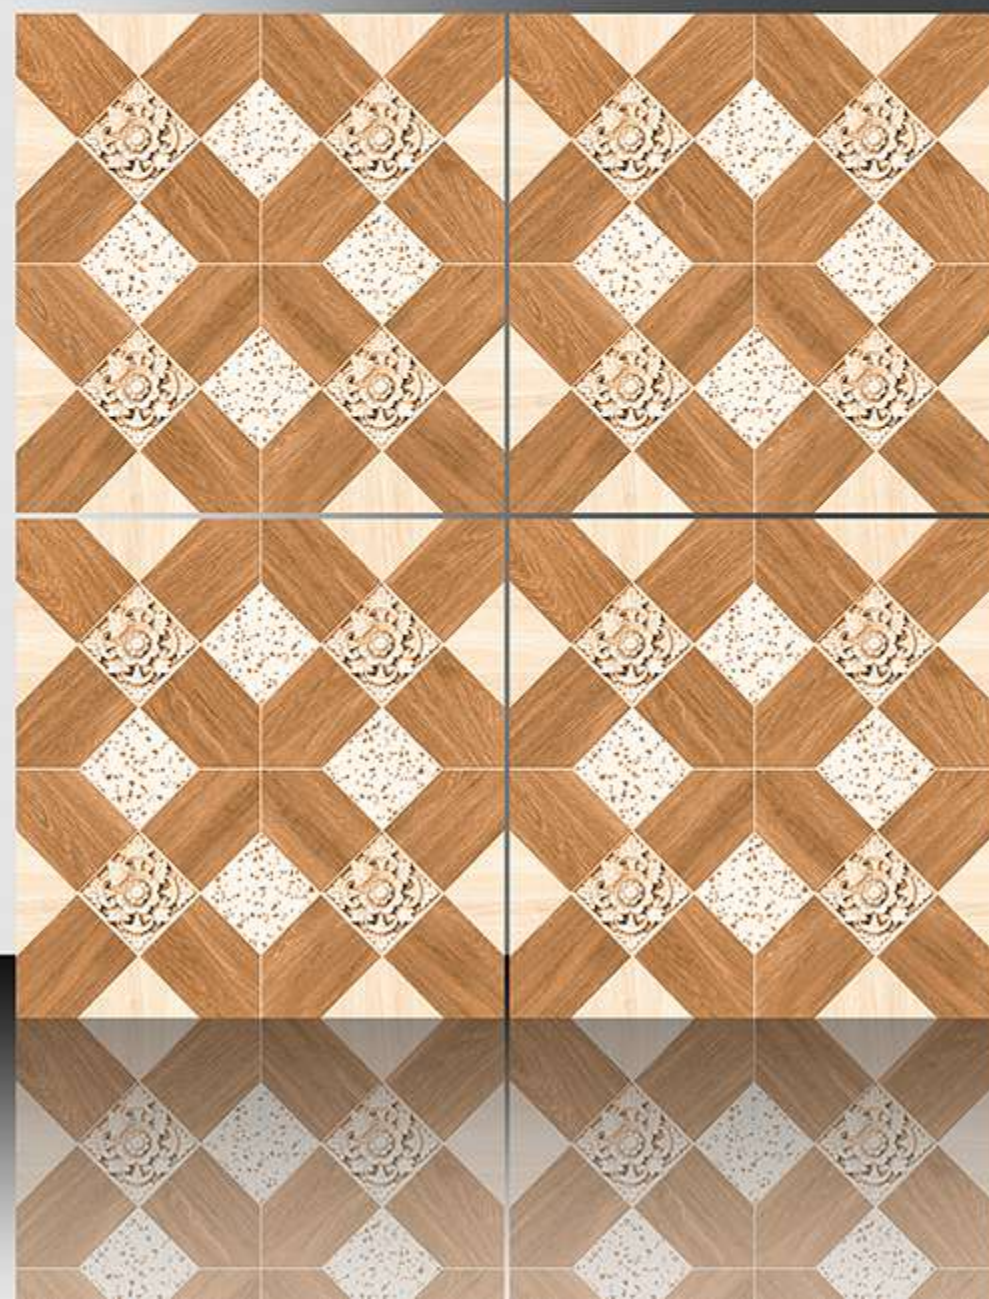

1136

GALICHA SERIES

WHITE BODY

PORCELAIN TILES

600X600 mm

1137

GALICHA SERIES

WHITE BODY