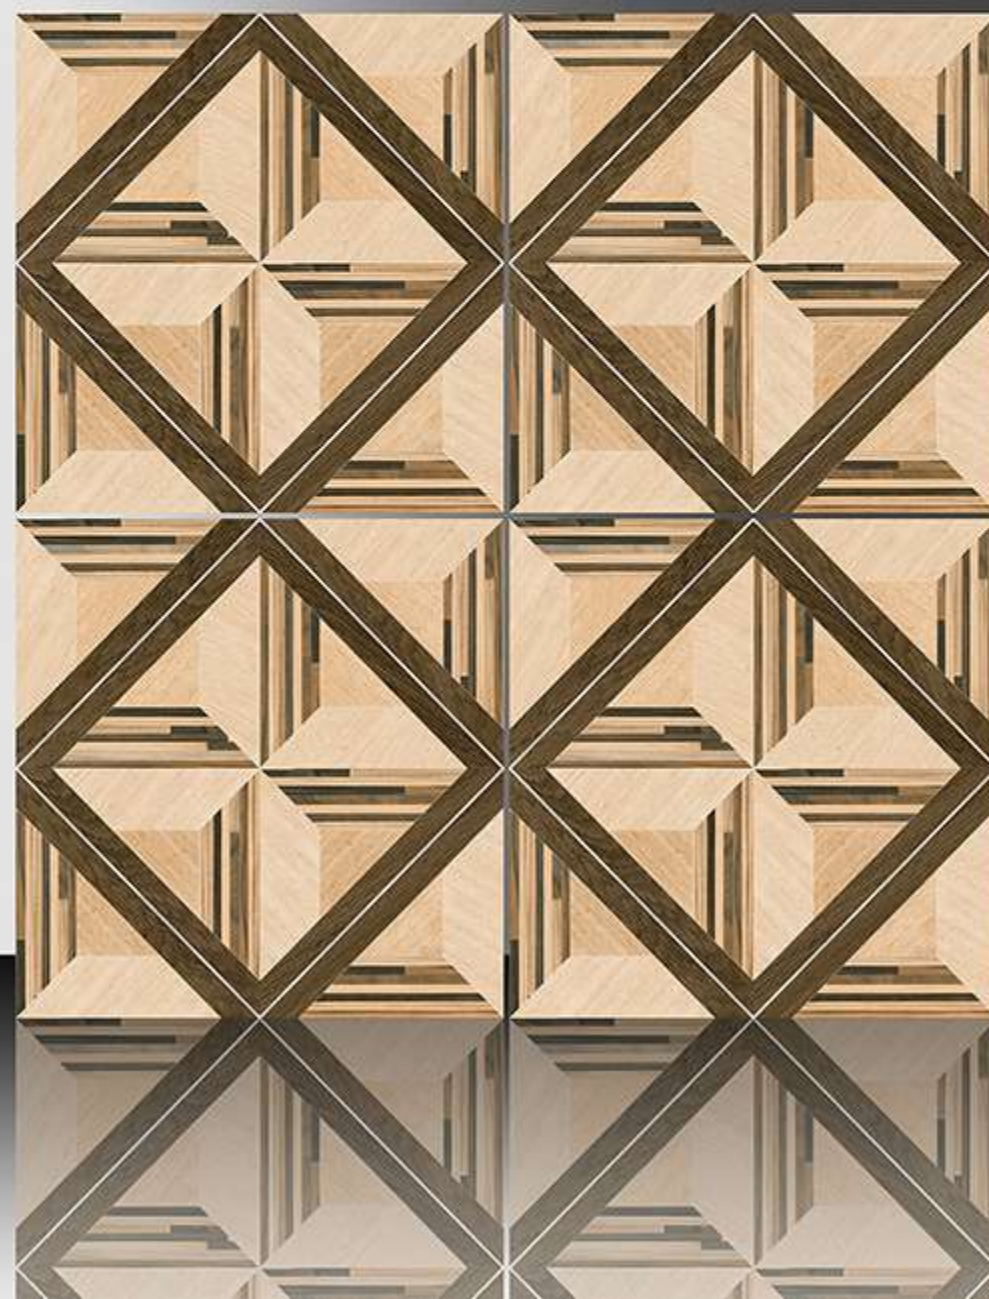

1083

GALICHA SERIES