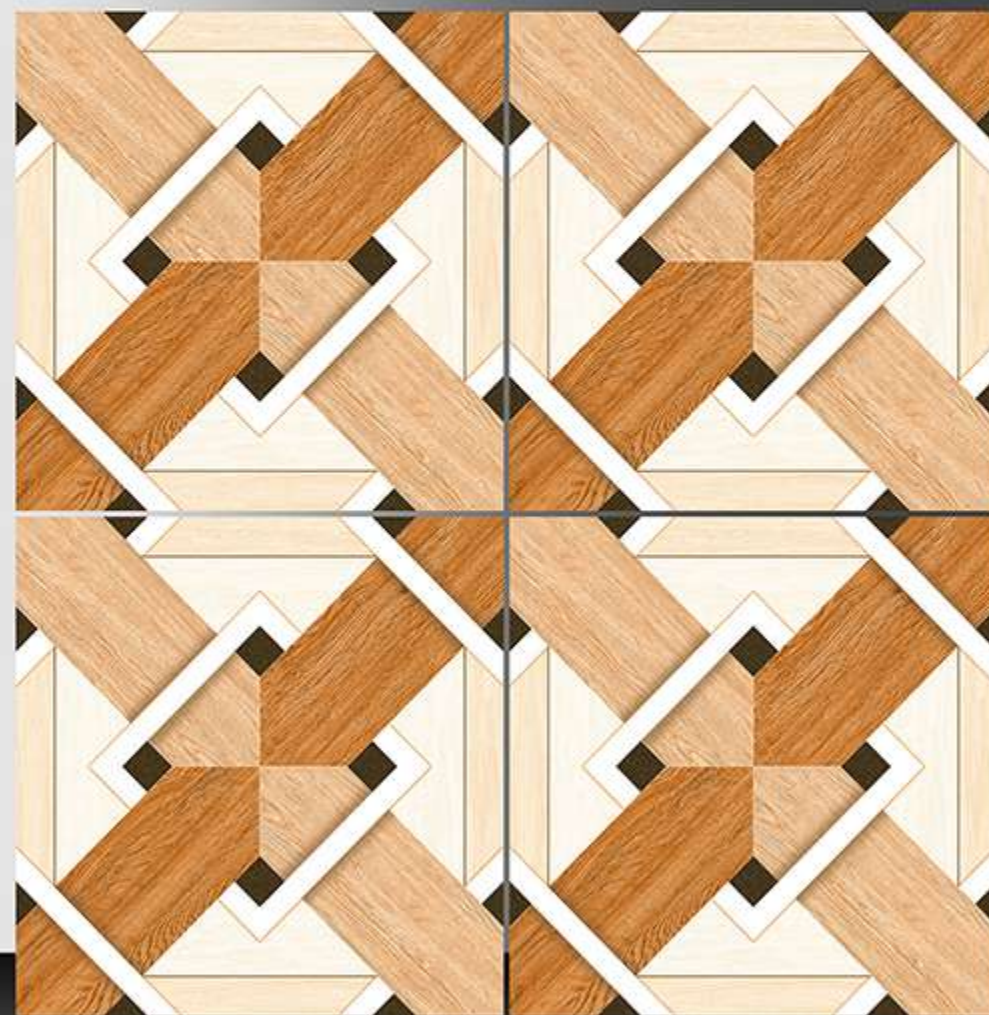

1096

GALICHA SERIES

WHITE BODY

PORCELAIN TILES

600X600 mm

1097

GALICHA SERIES

WHITE BODY