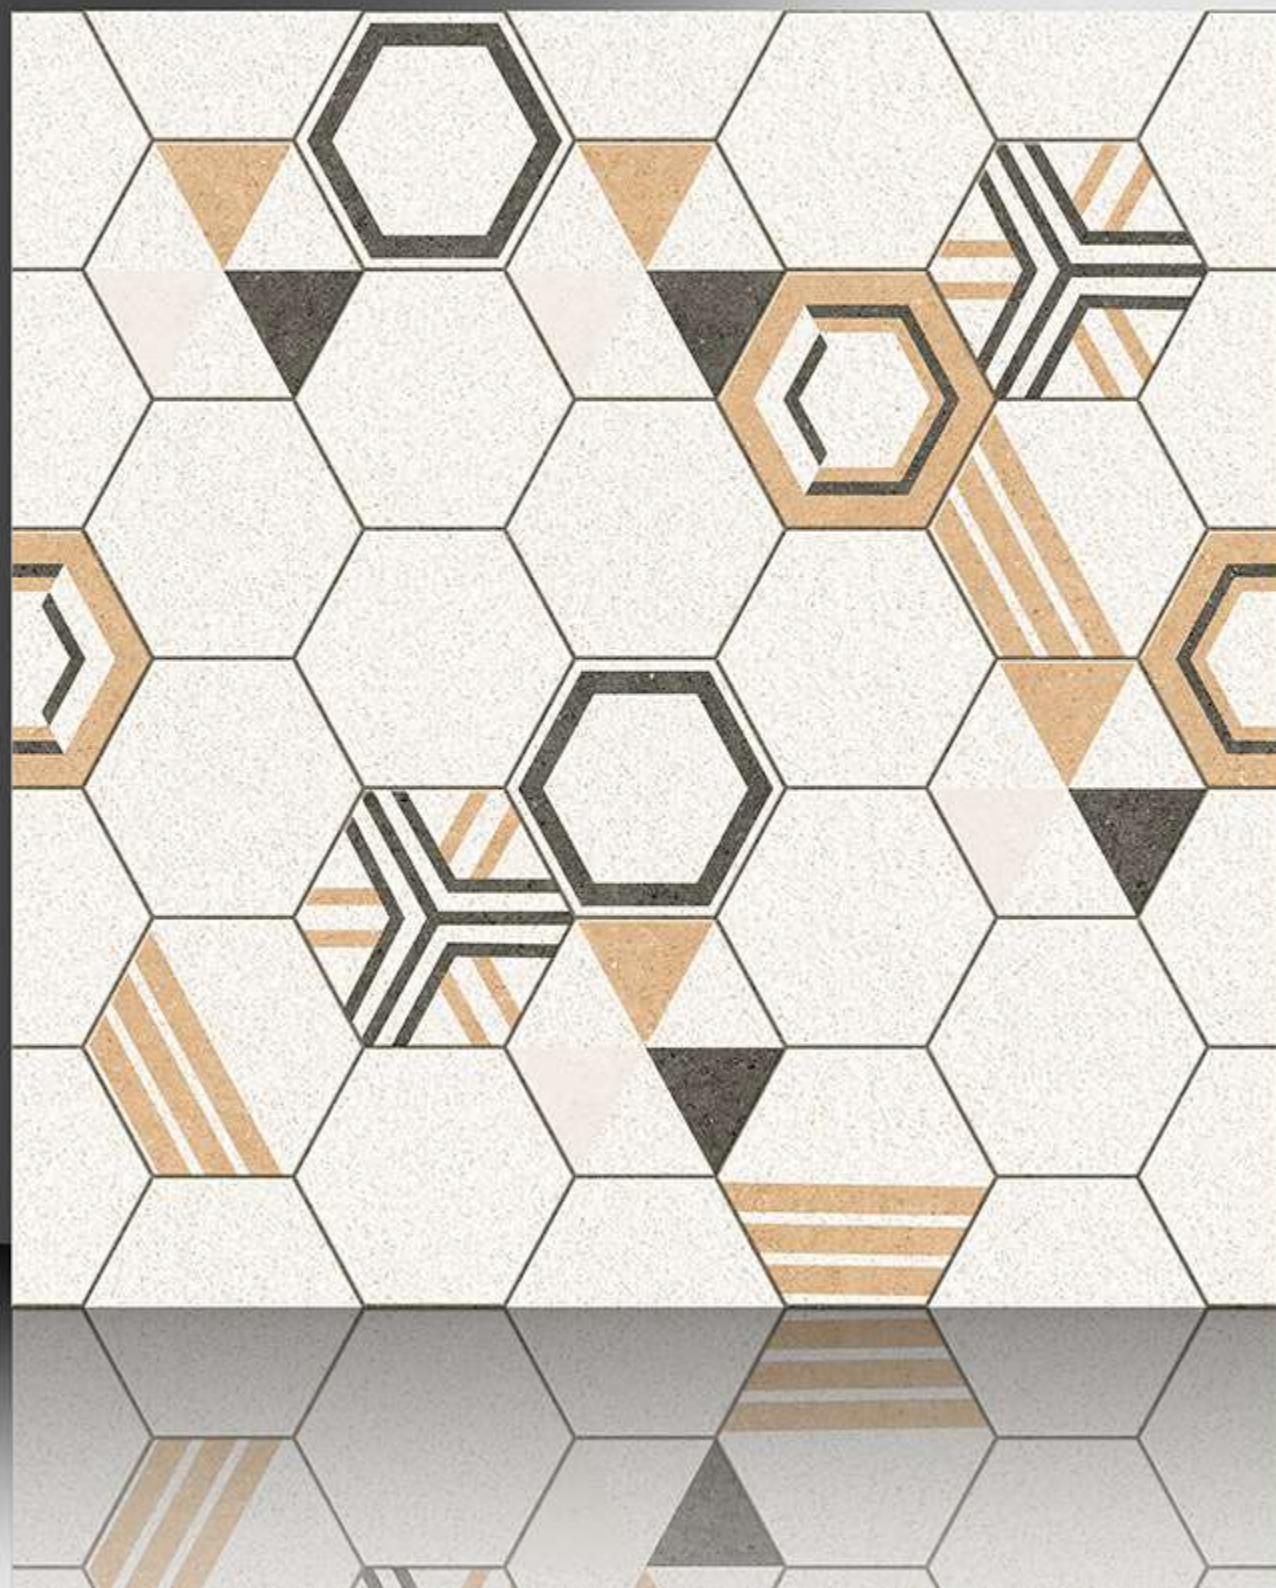

WHITE BODY

PORCELAIN TILES

600X600 mm