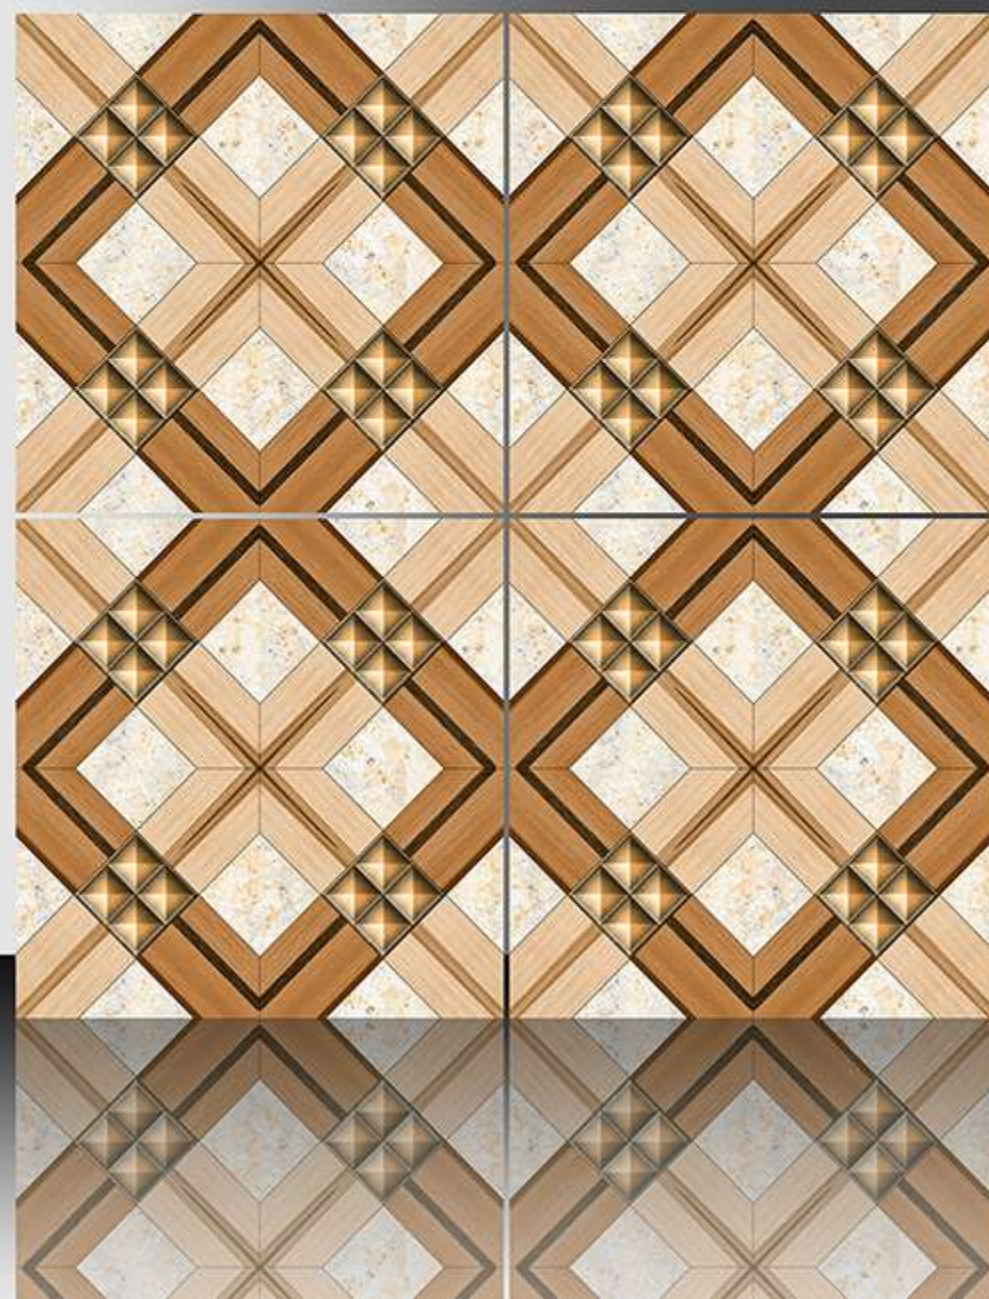

1197

GALICHA SERIES

WHITE BODY

PORCELAIN TILES

600X600 mm

1198

GALICHA SERIES

WHITE BODY