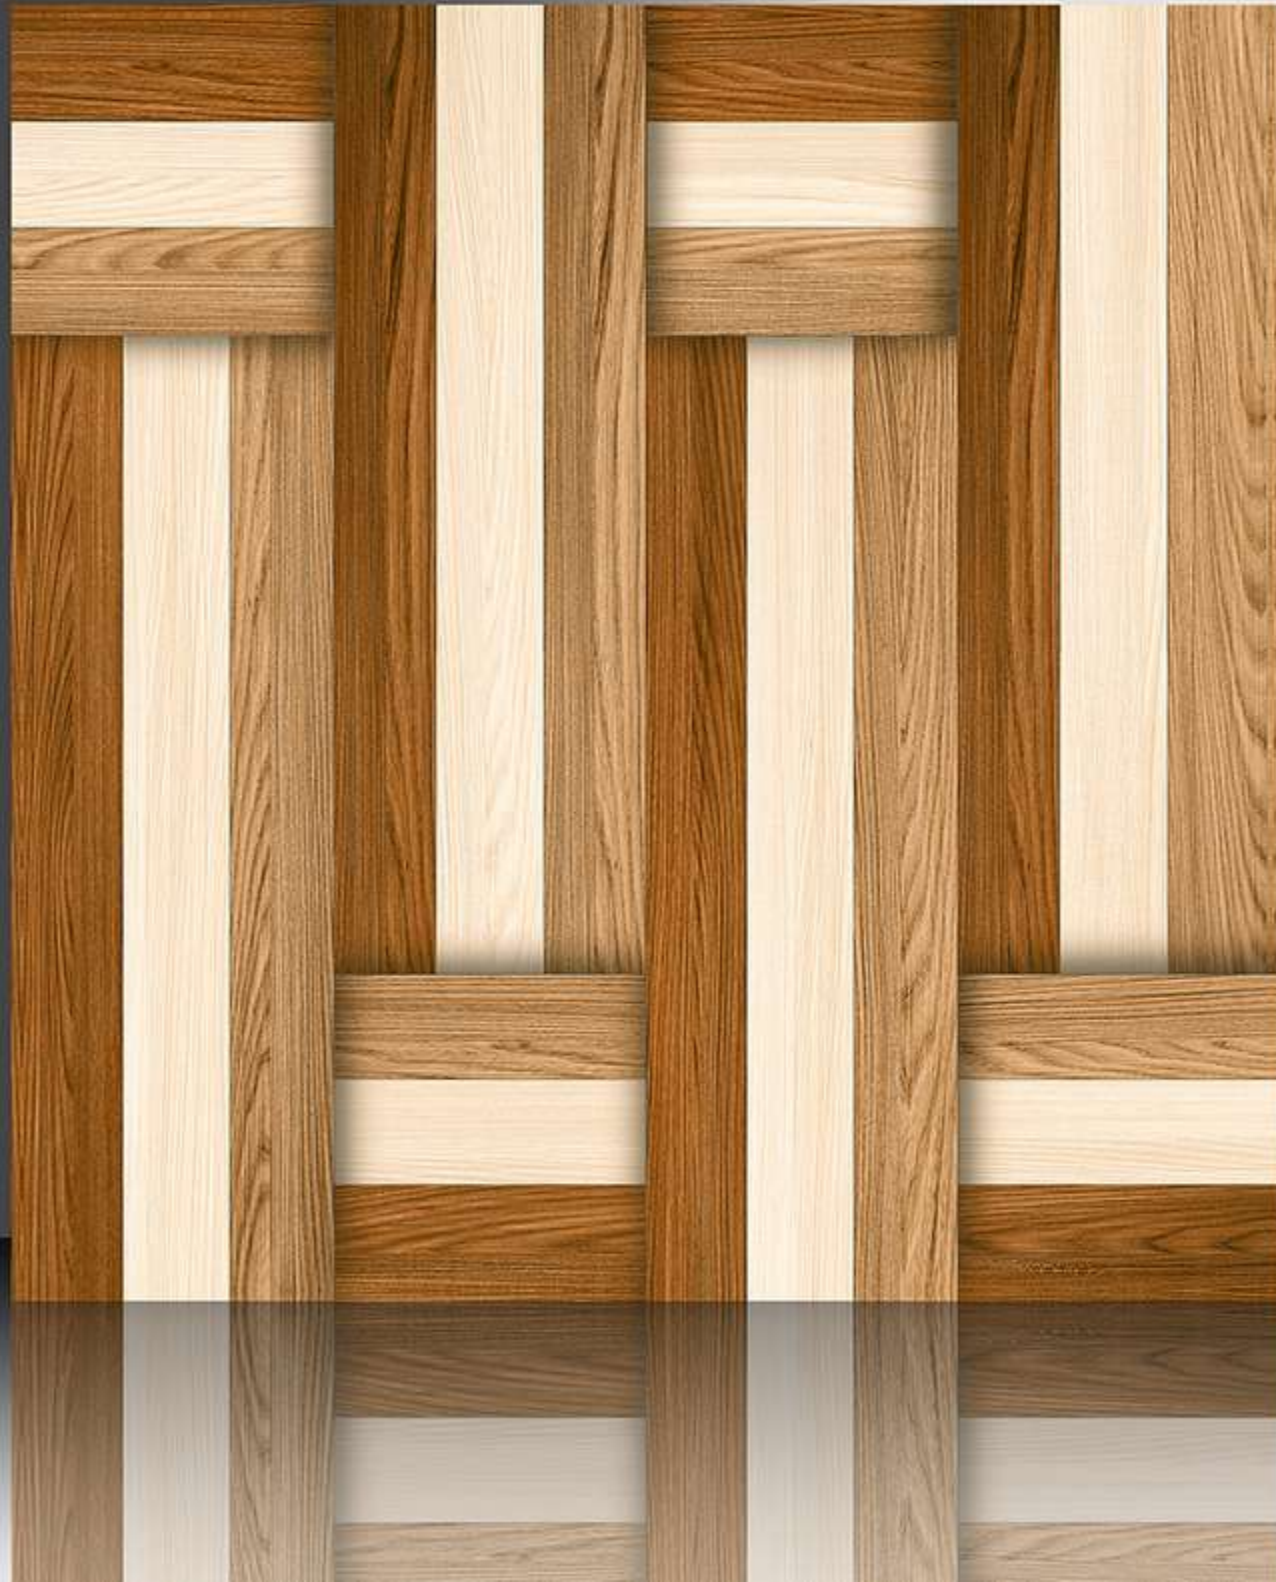

WHITE BODY

PORCELAIN TILES

600X600 mm