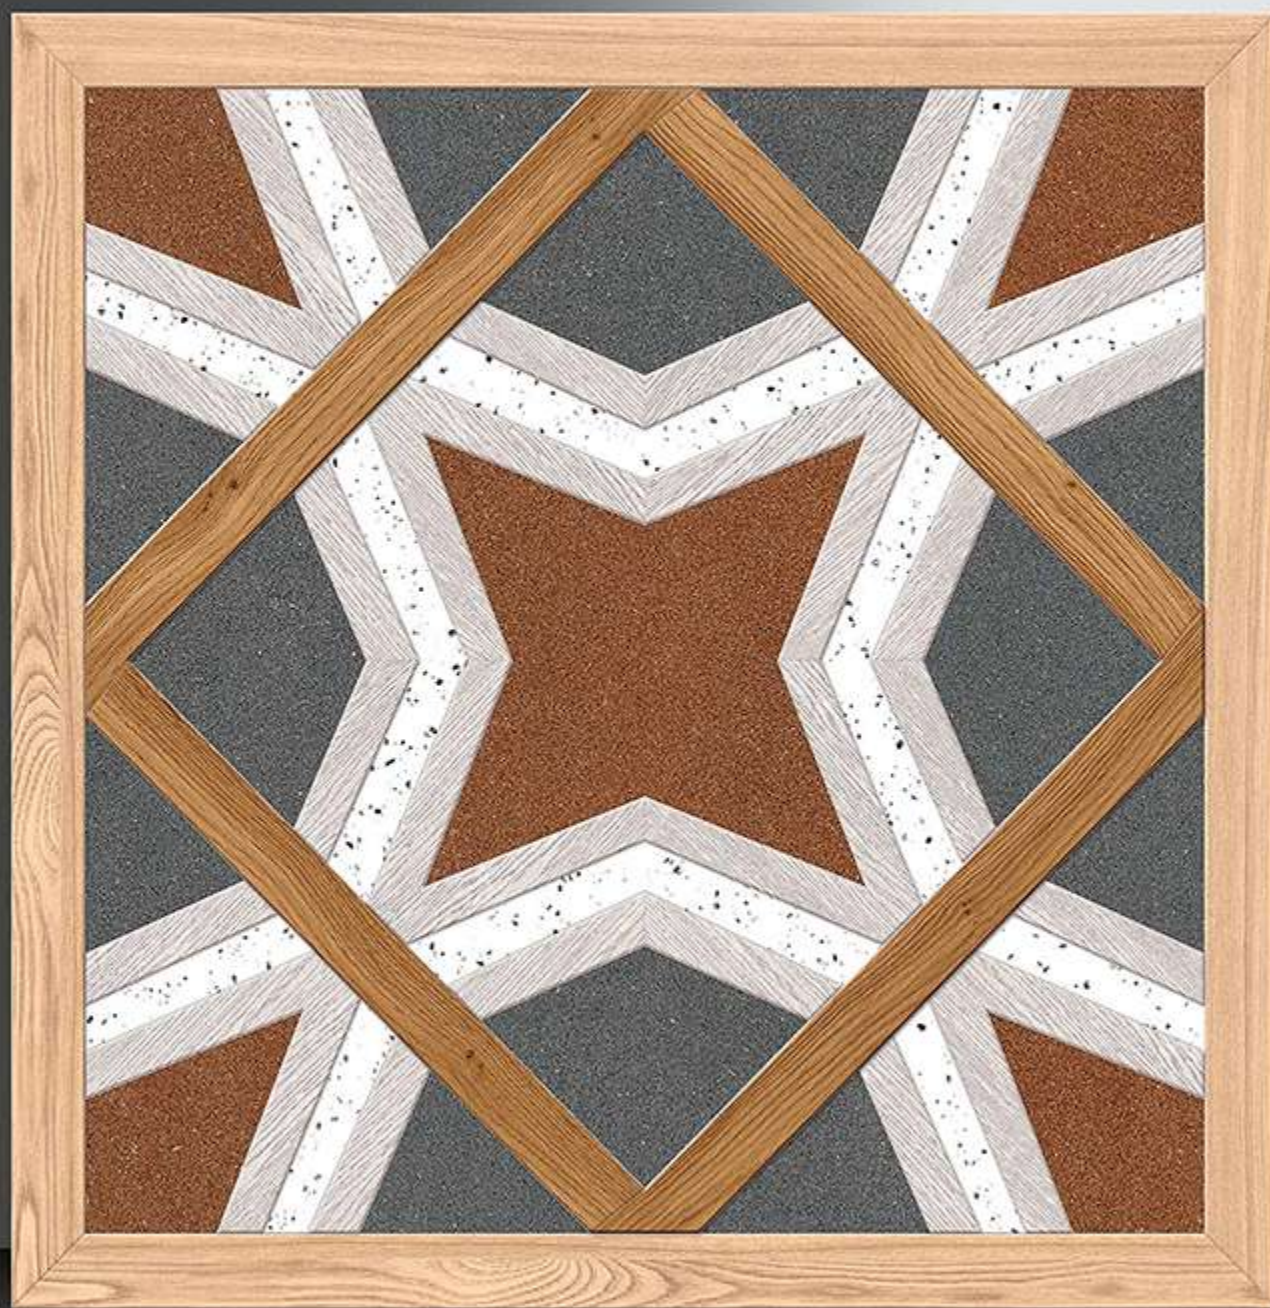

WHITE BODY

PORCELAIN TILES

600X600 mm