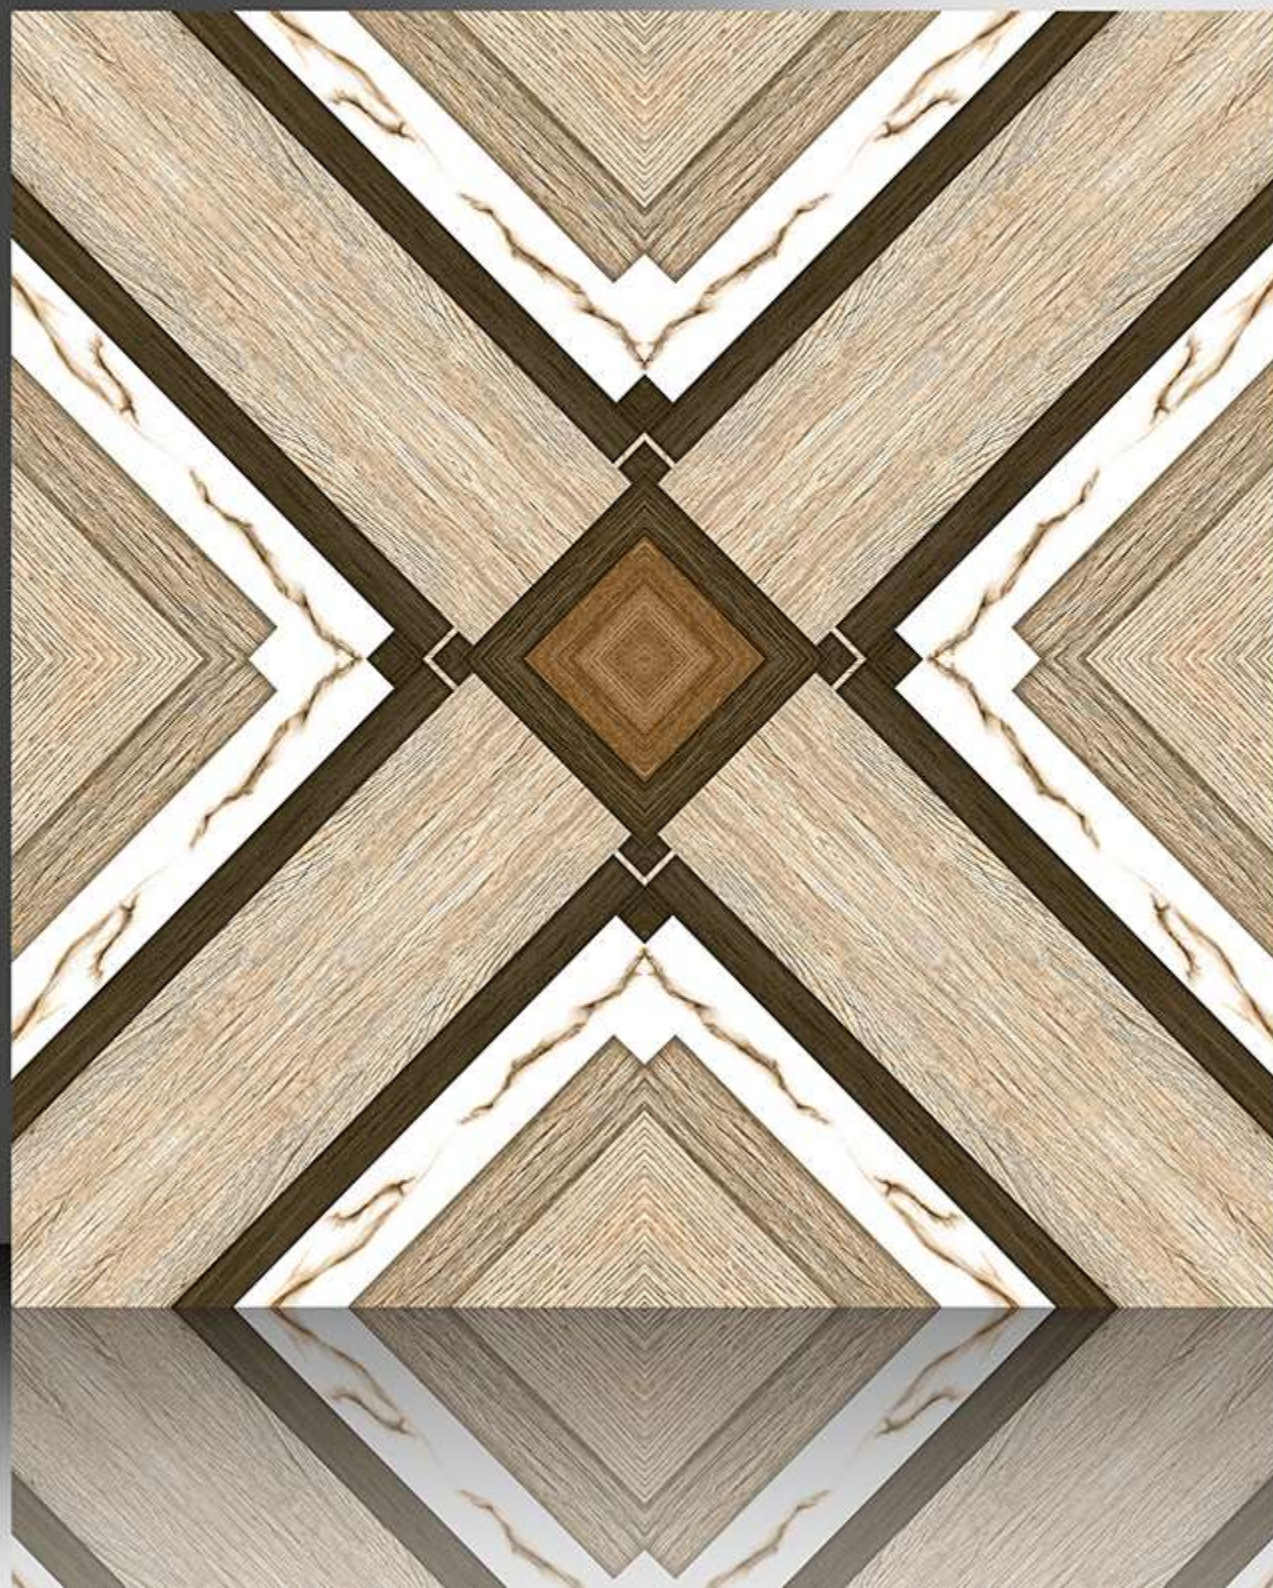

WHITE BODY

PORCELAIN TILES

600X600 mm

1143

GALICHA SERIES

WHITE BODY

PORCELAIN TILES

600X600 mm