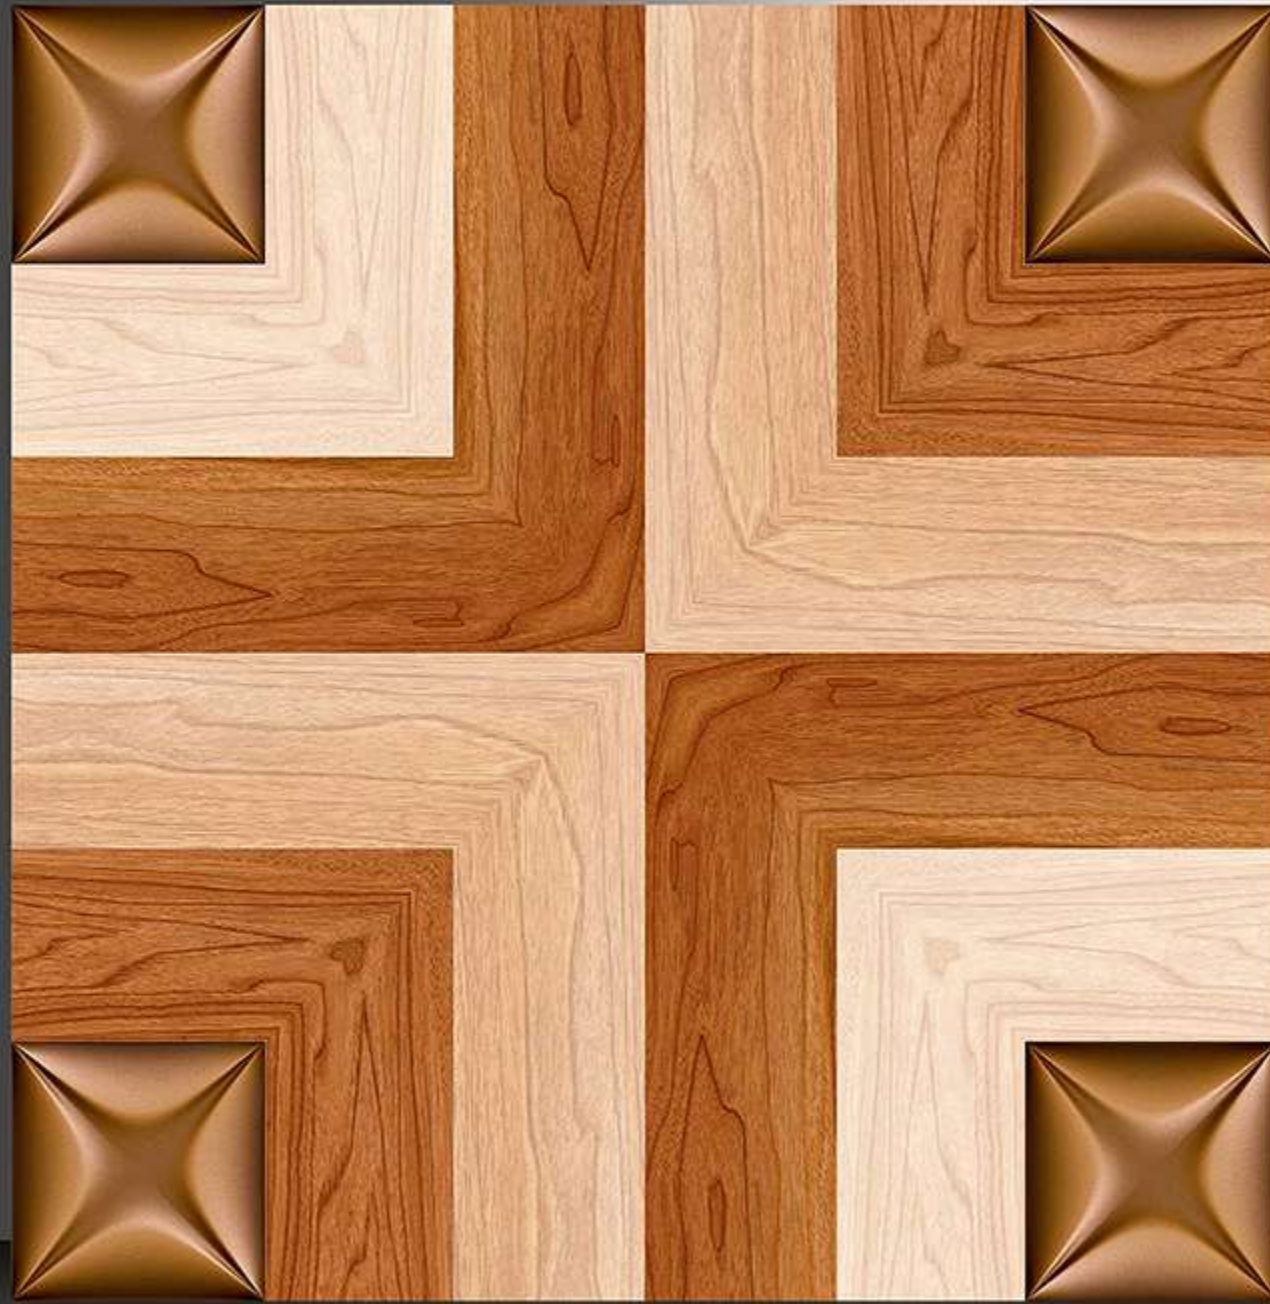

1070

GALICHA SERIES

WHITE BODY

PORCELAIN TILES

600X600 mm

1071

GALICHA SERIES

WHITE BODY