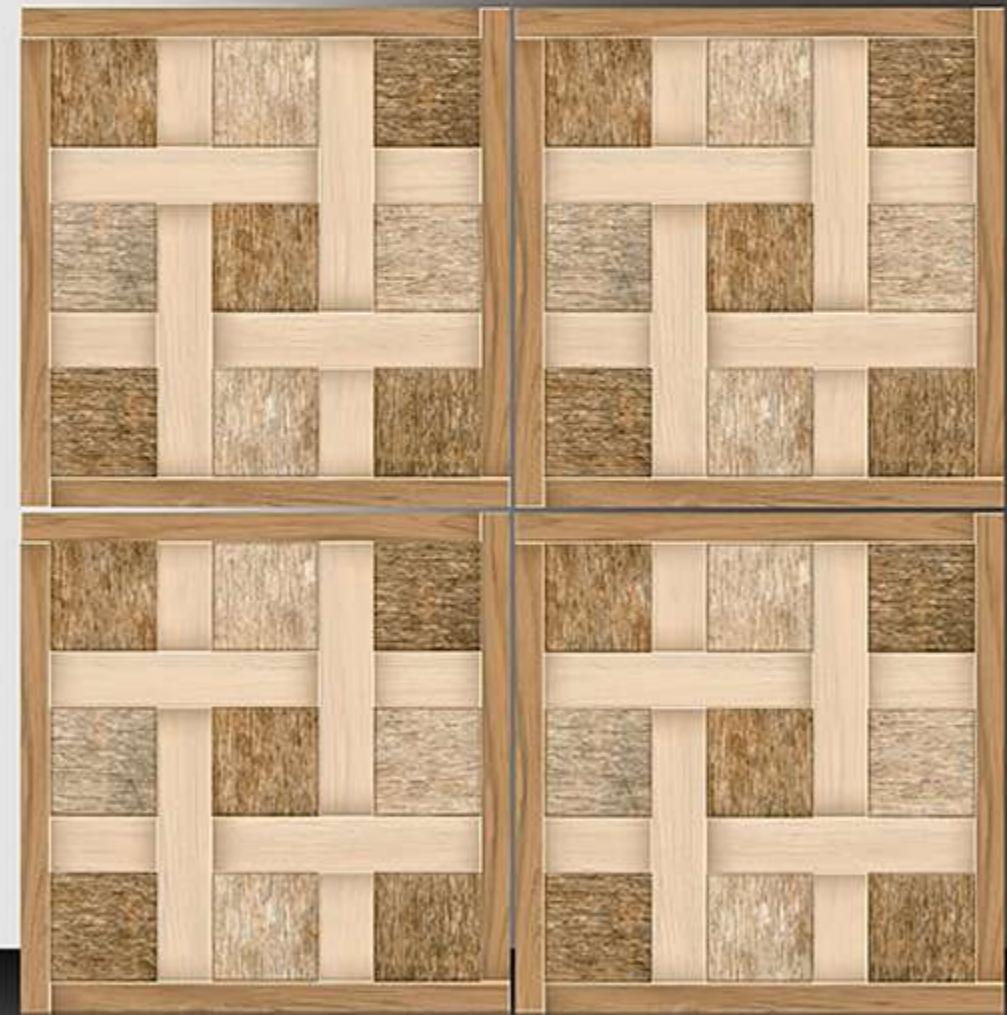

GALICHA SERIES

WHITE BODY

PORCELAIN TILES

600X600 mm

1219

GALICHA SERIES

WHITE BODY

PORCELAIN TILES