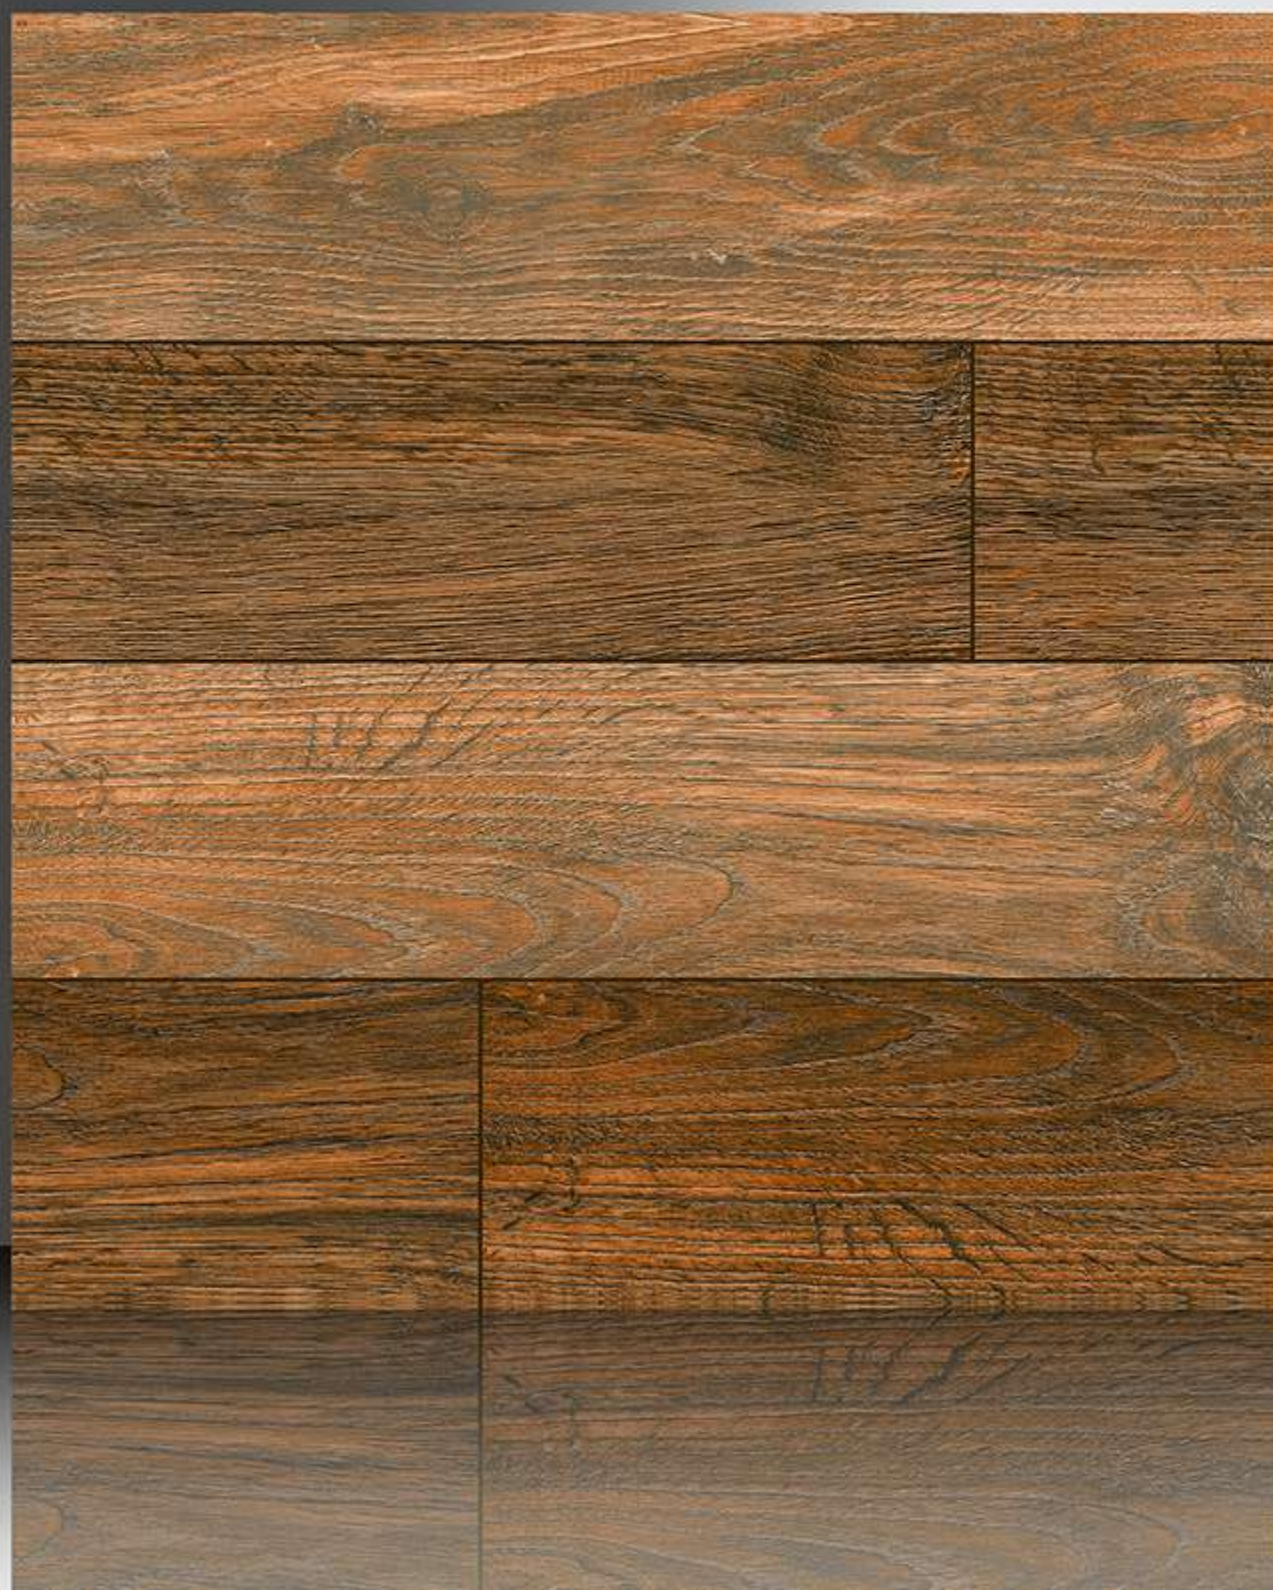

WHITE BODY

PORCELAIN TILES

600X600 mm