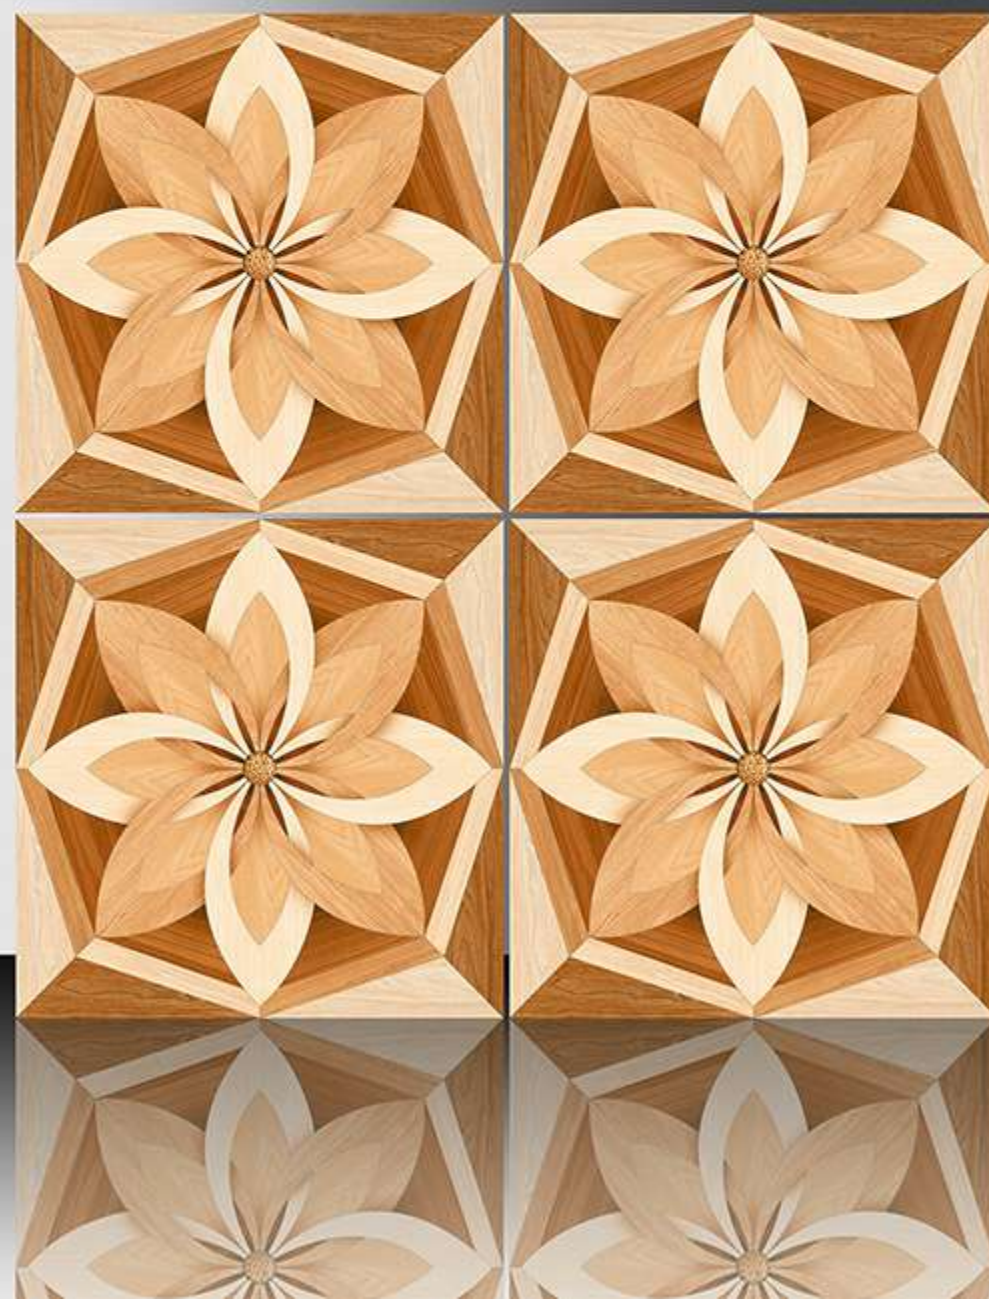

1062

GALICHA SERIES