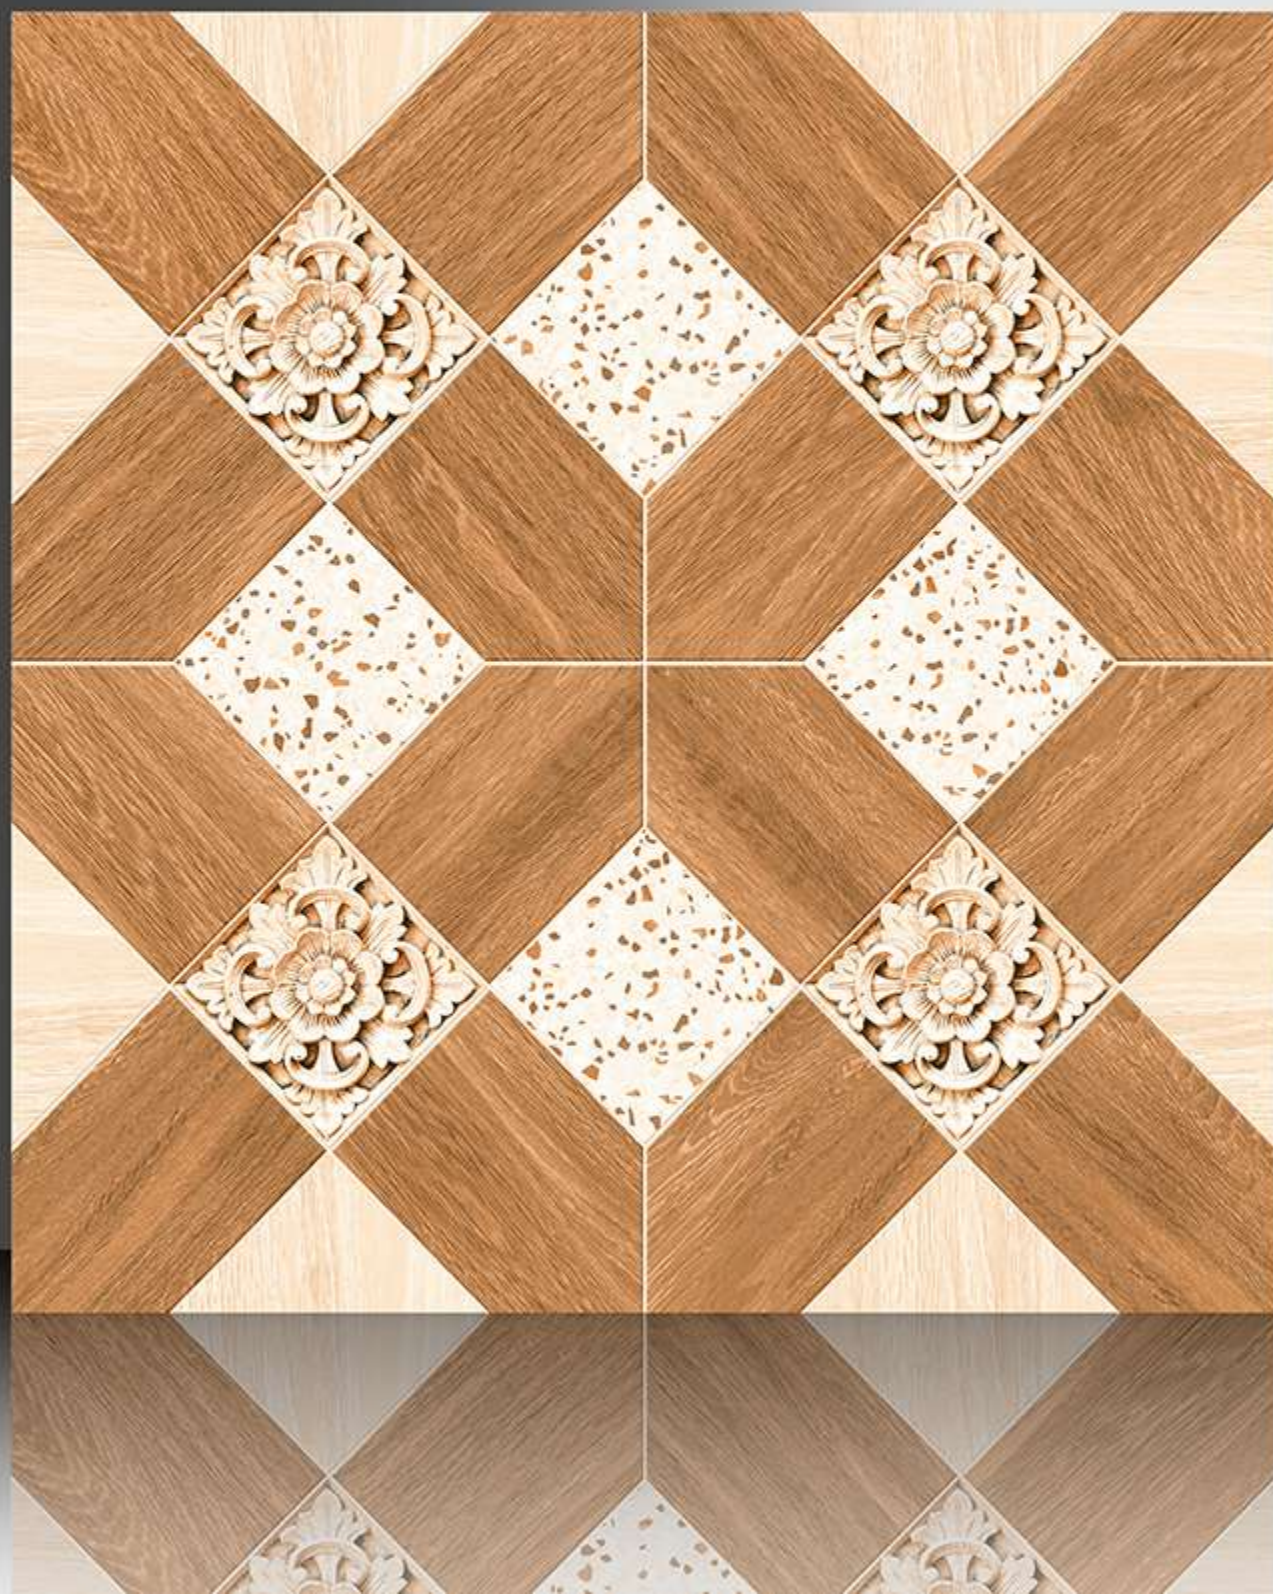

1136

GALICHA SERIES

WHITE BODY

PORCELAIN TILES

600X600 mm

1137

GALICHA SERIES

WHITE BODY