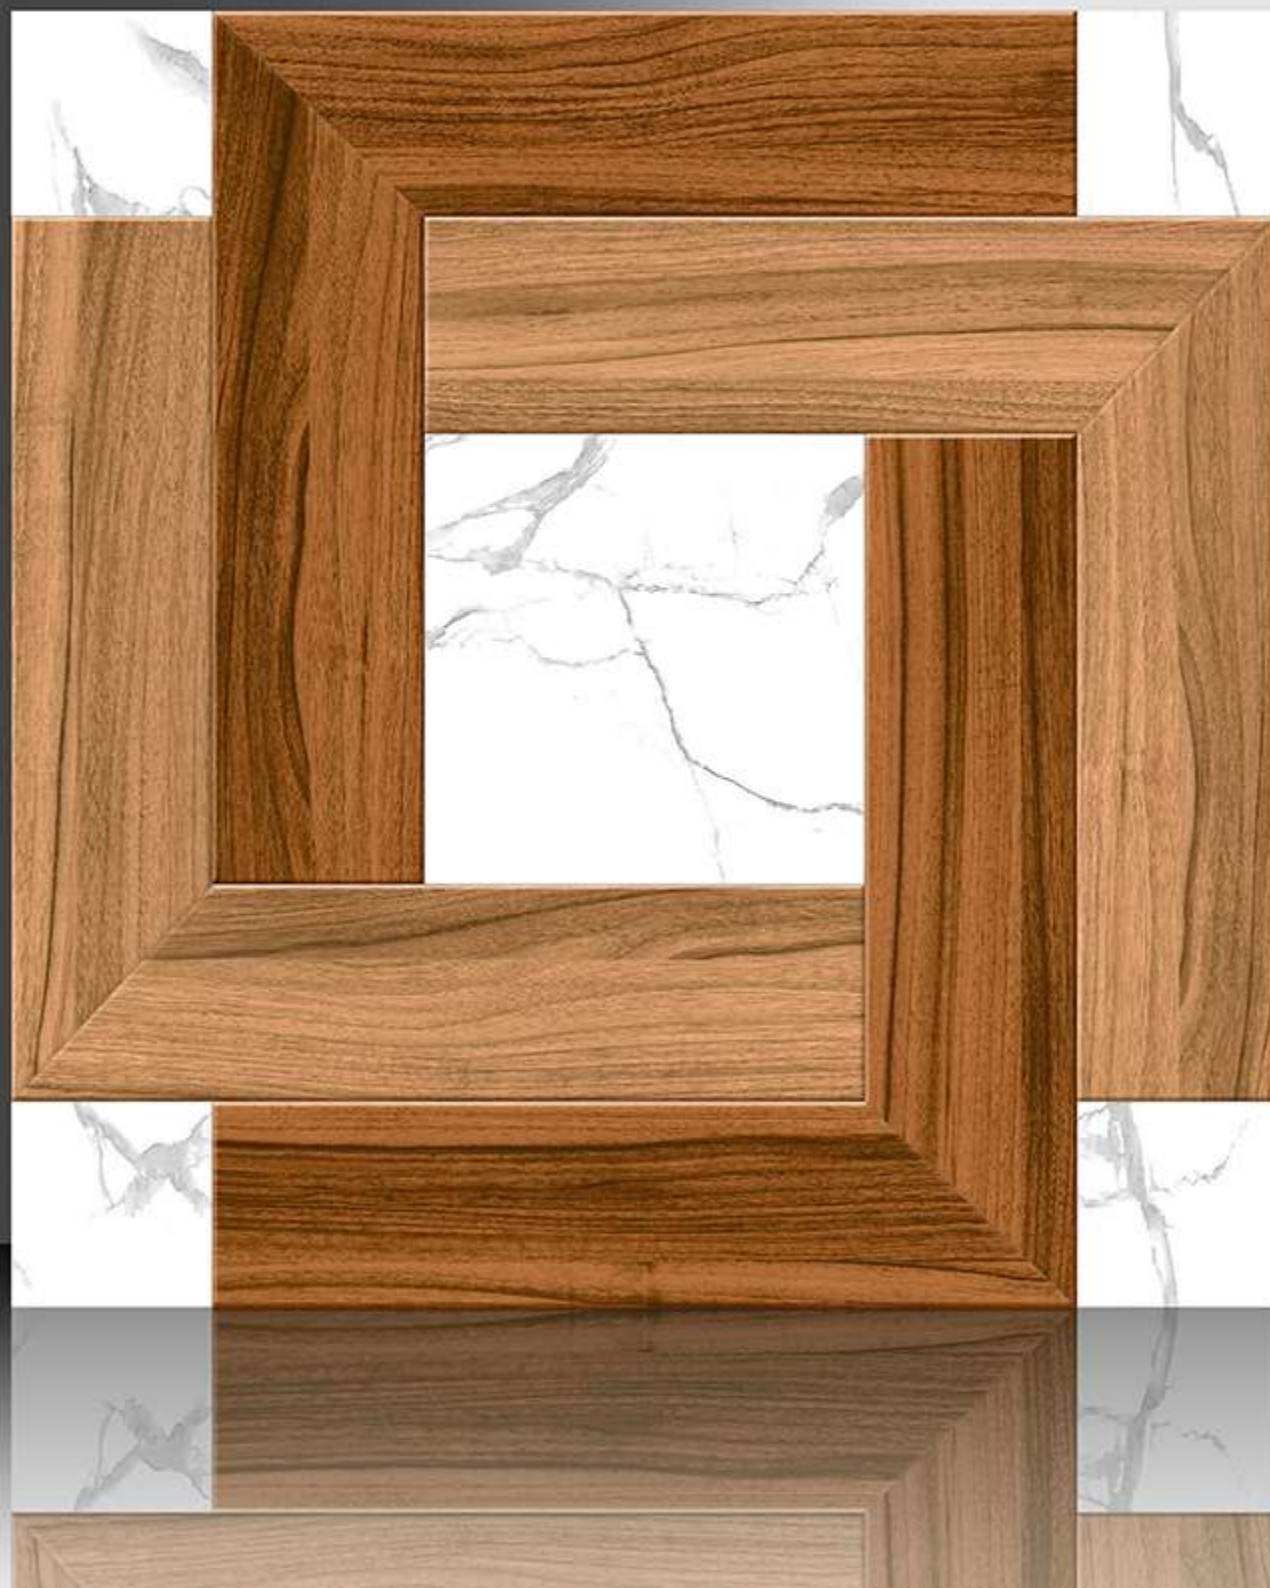

600X600 mm

1067

GALICHA SERIES

WHITE BODY

PORCELAIN TILES

600X600 mm

1068

GALICHA SERIES