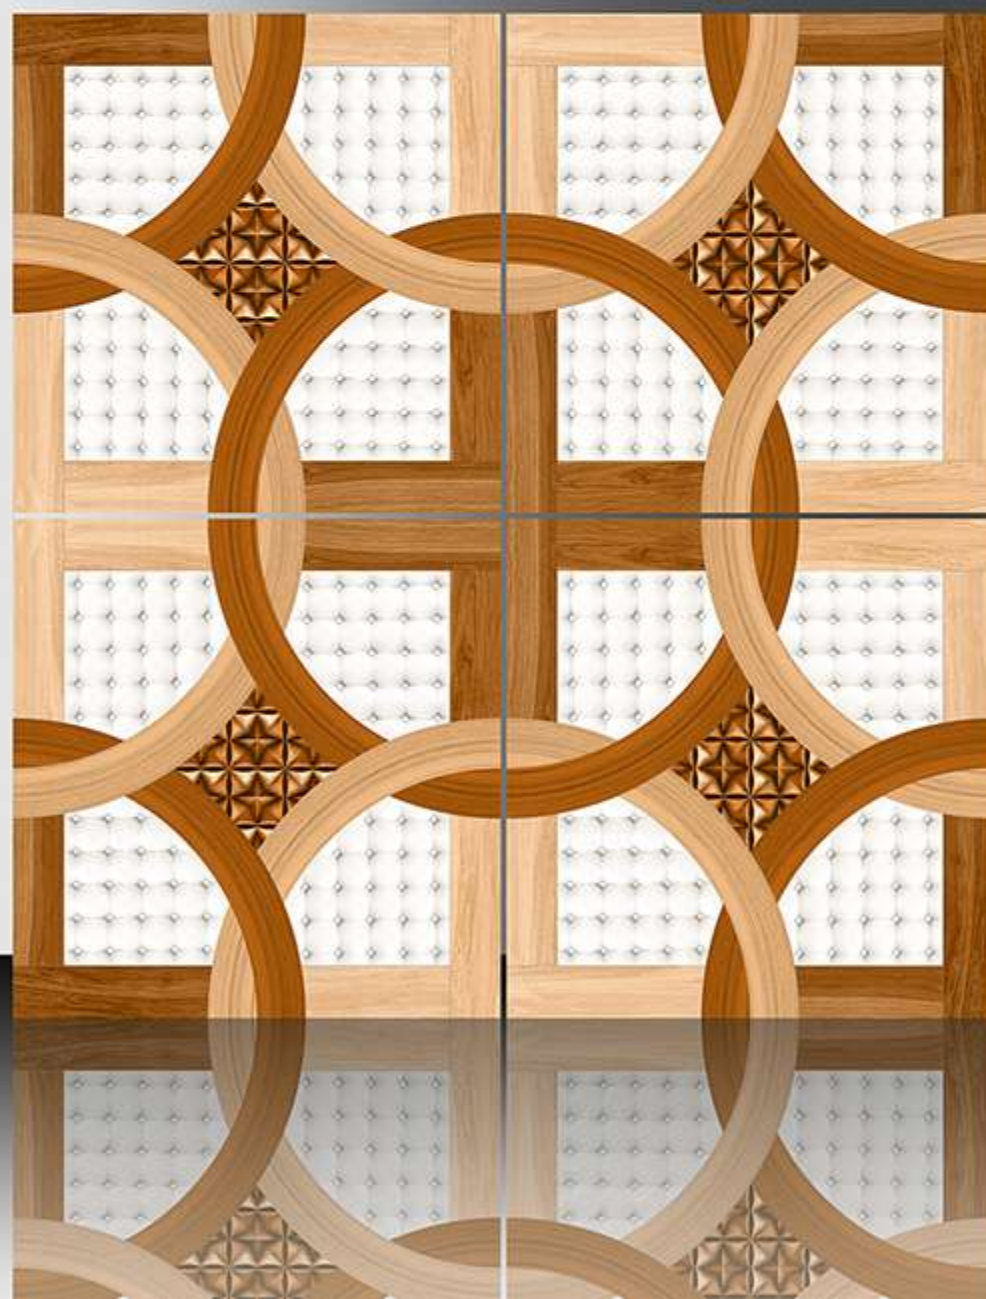

1026

GALICHA SERIES

WHITE BODY

PORCELAIN TILES

600X600 mm

1027

GALICHA SERIES

WHITE BODY