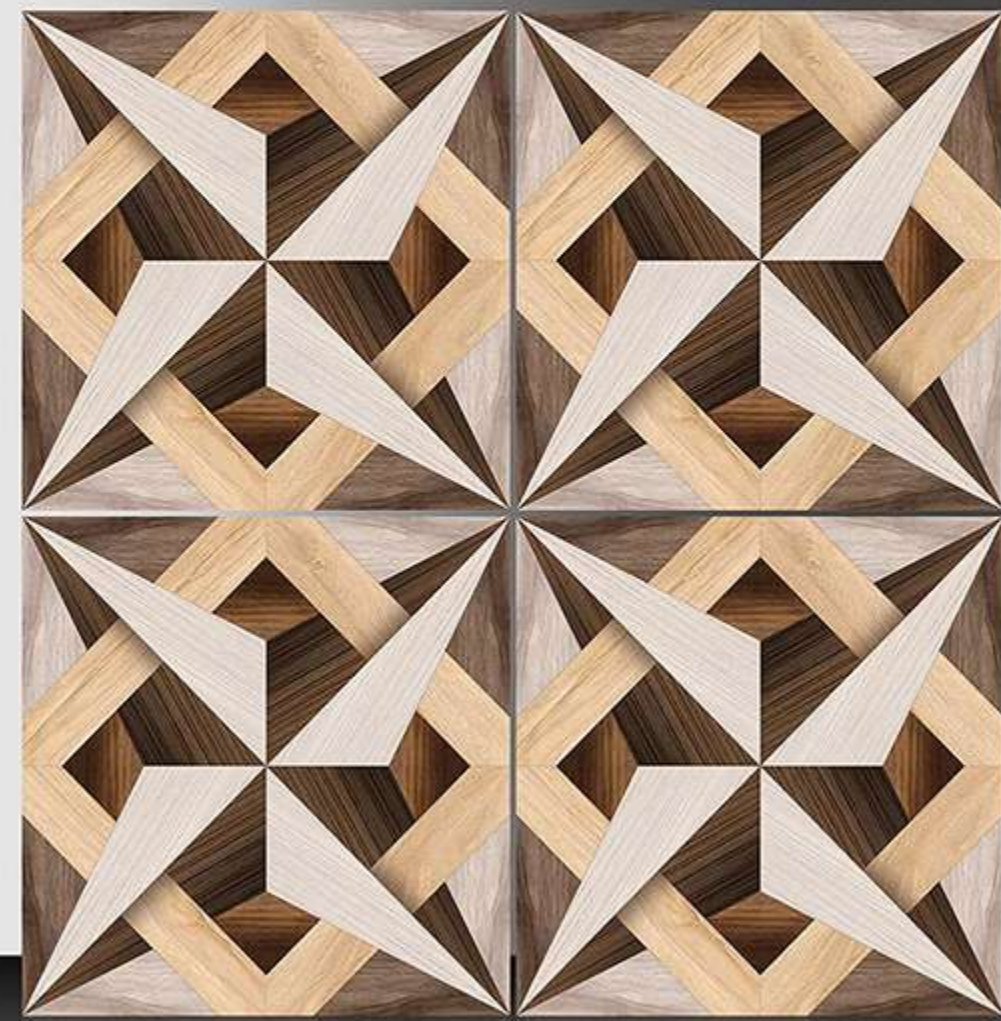

1018

GALICHA SERIES