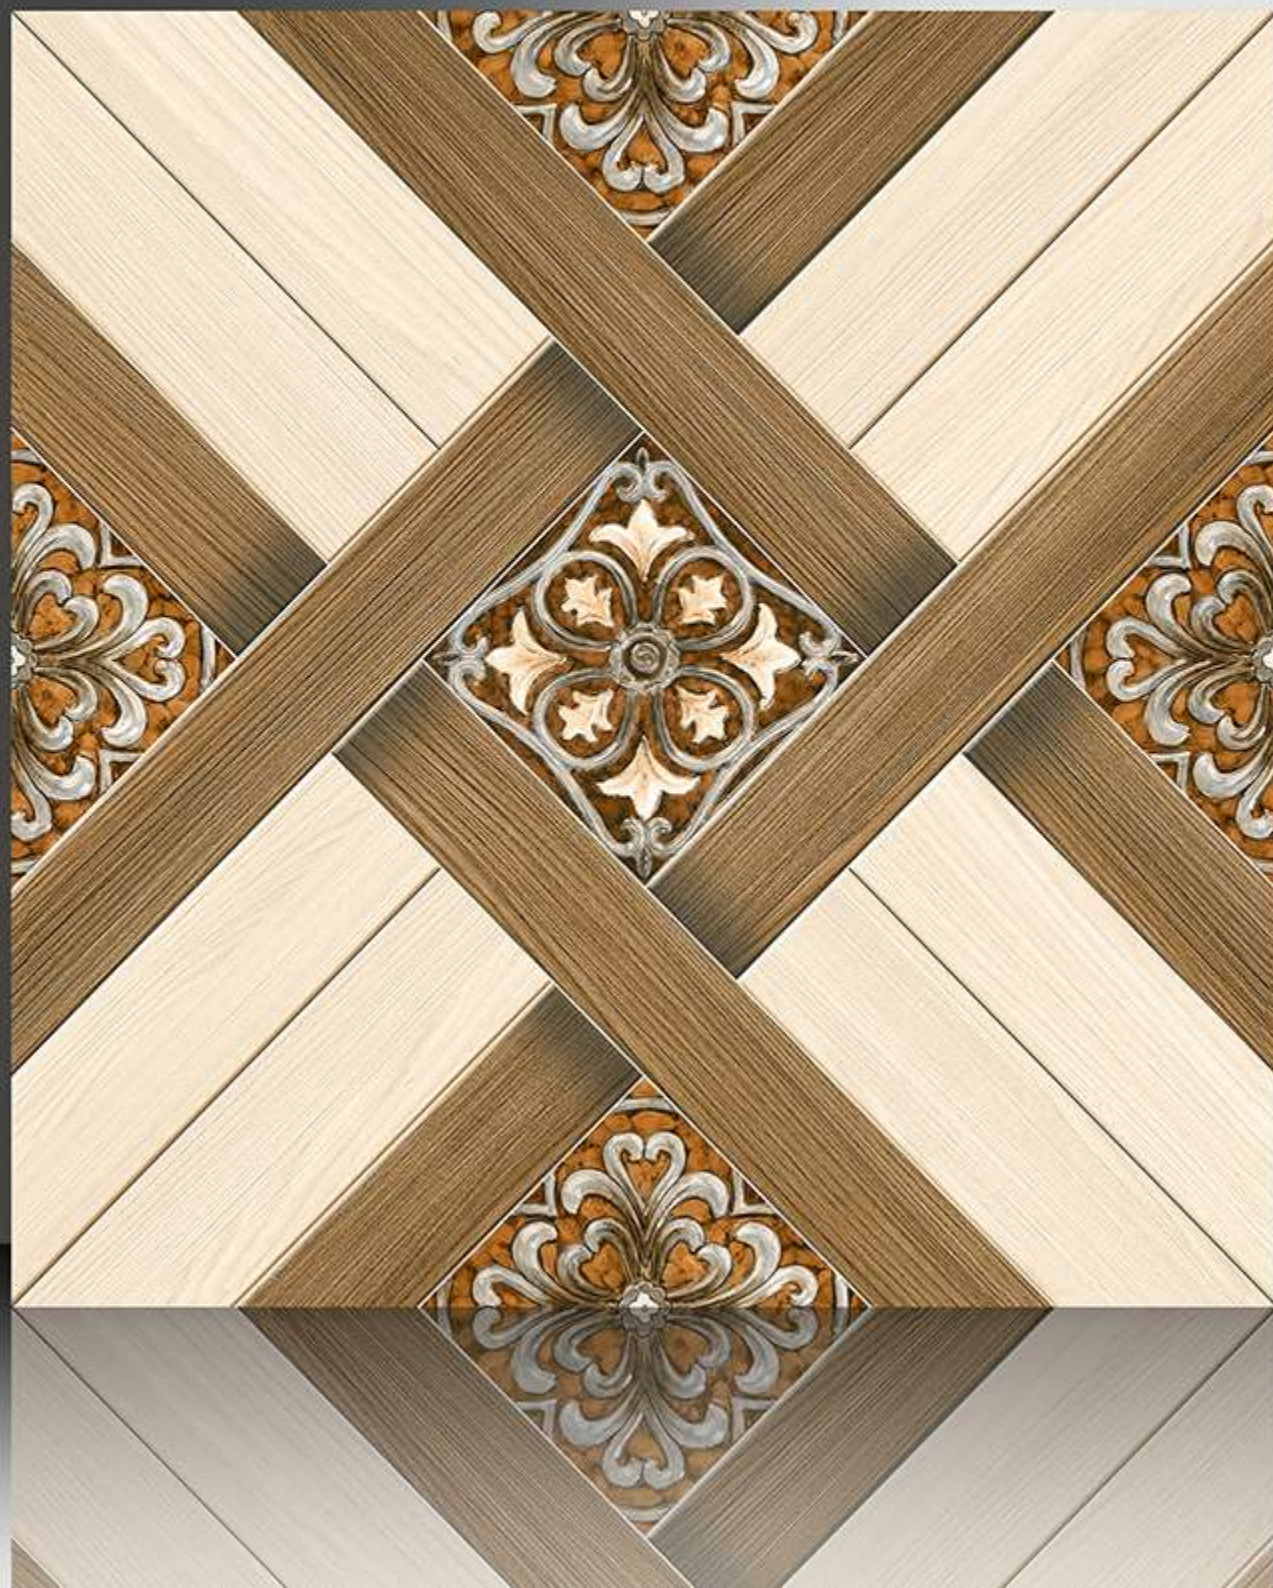

600X600 mm

1133

GALICHA SERIES

WHITE BODY

PORCELAIN TILES

600X600 mm

1134

GALICHA SERIES