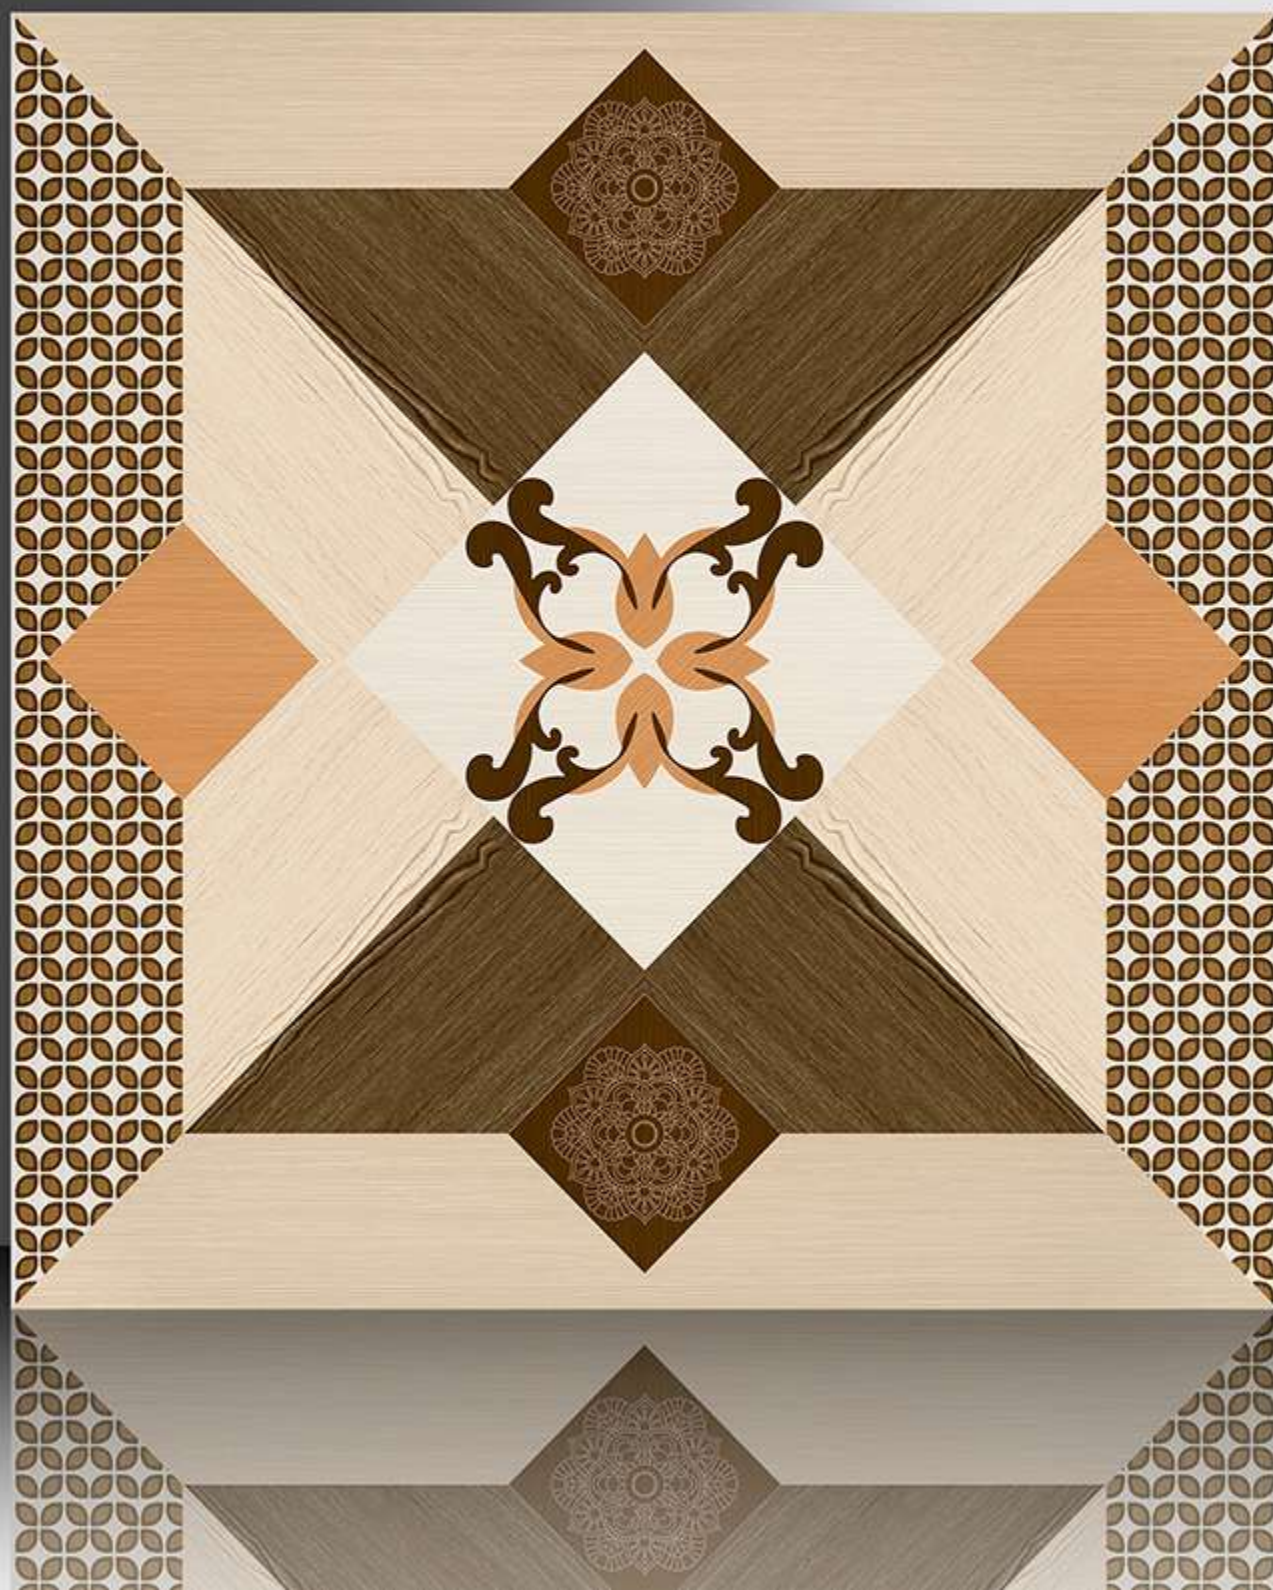

WHITE BODY

PORCELAIN TILES

600X600 mm