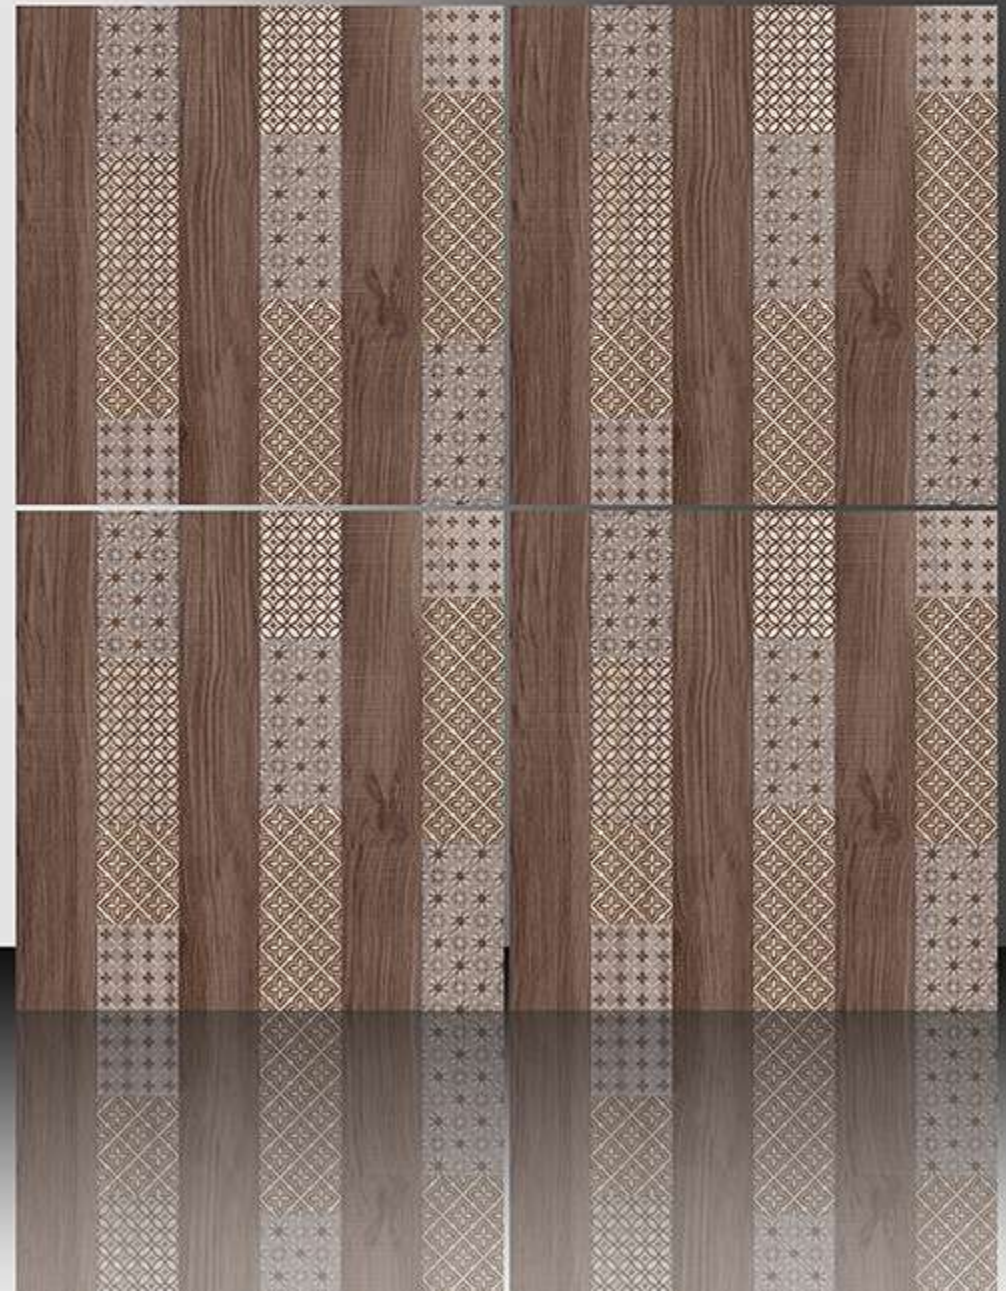

GALICHA SERIES

WHITE BODY

PORCELAIN TILES

600X600 mm

1169

GALICHA SERIES

WHITE BODY

PORCELAIN TILES