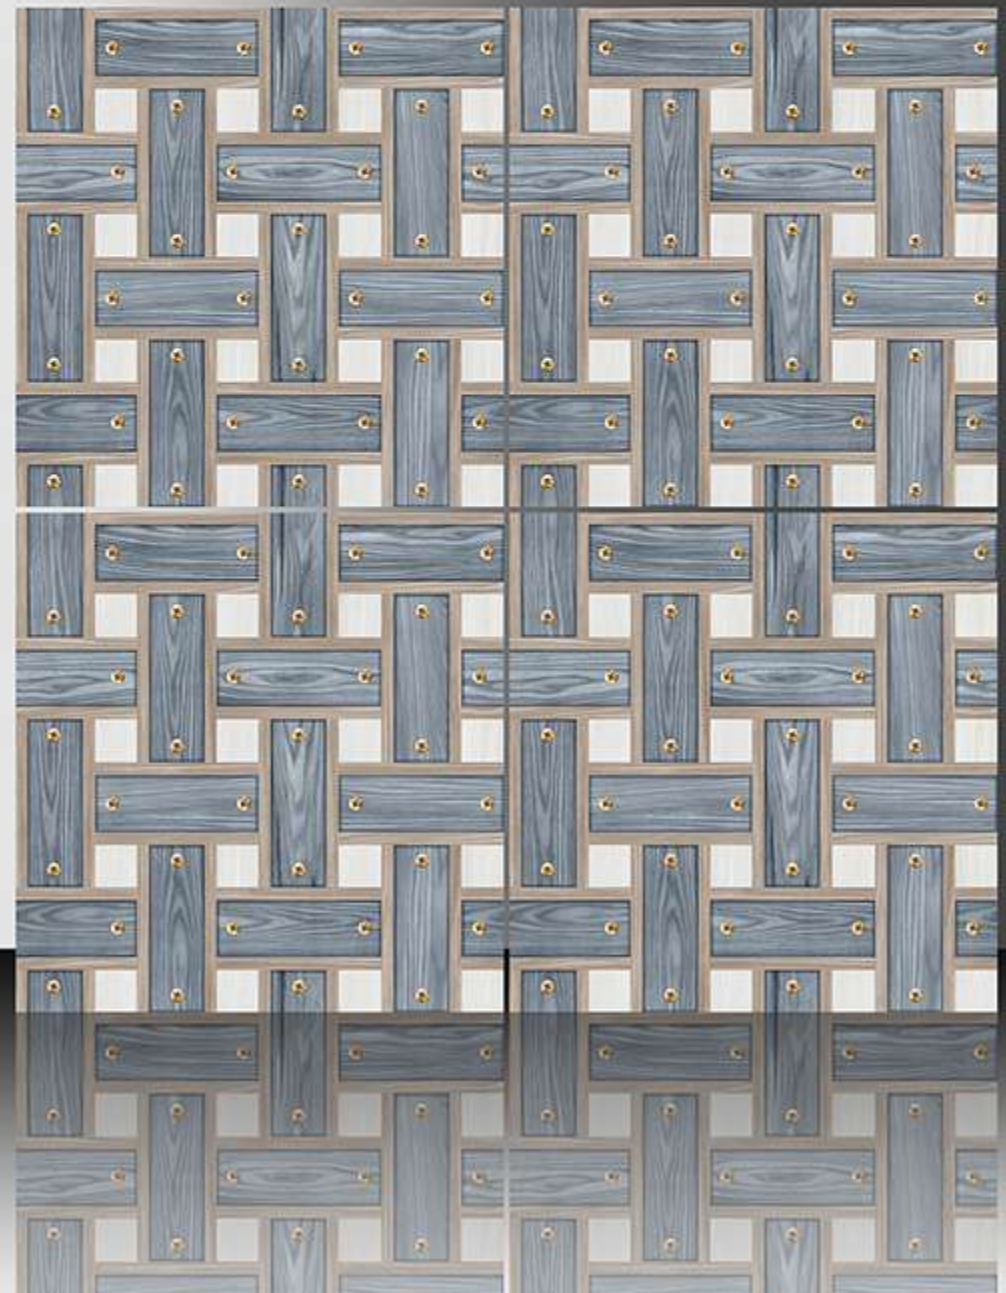

1180

GALICHA SERIES