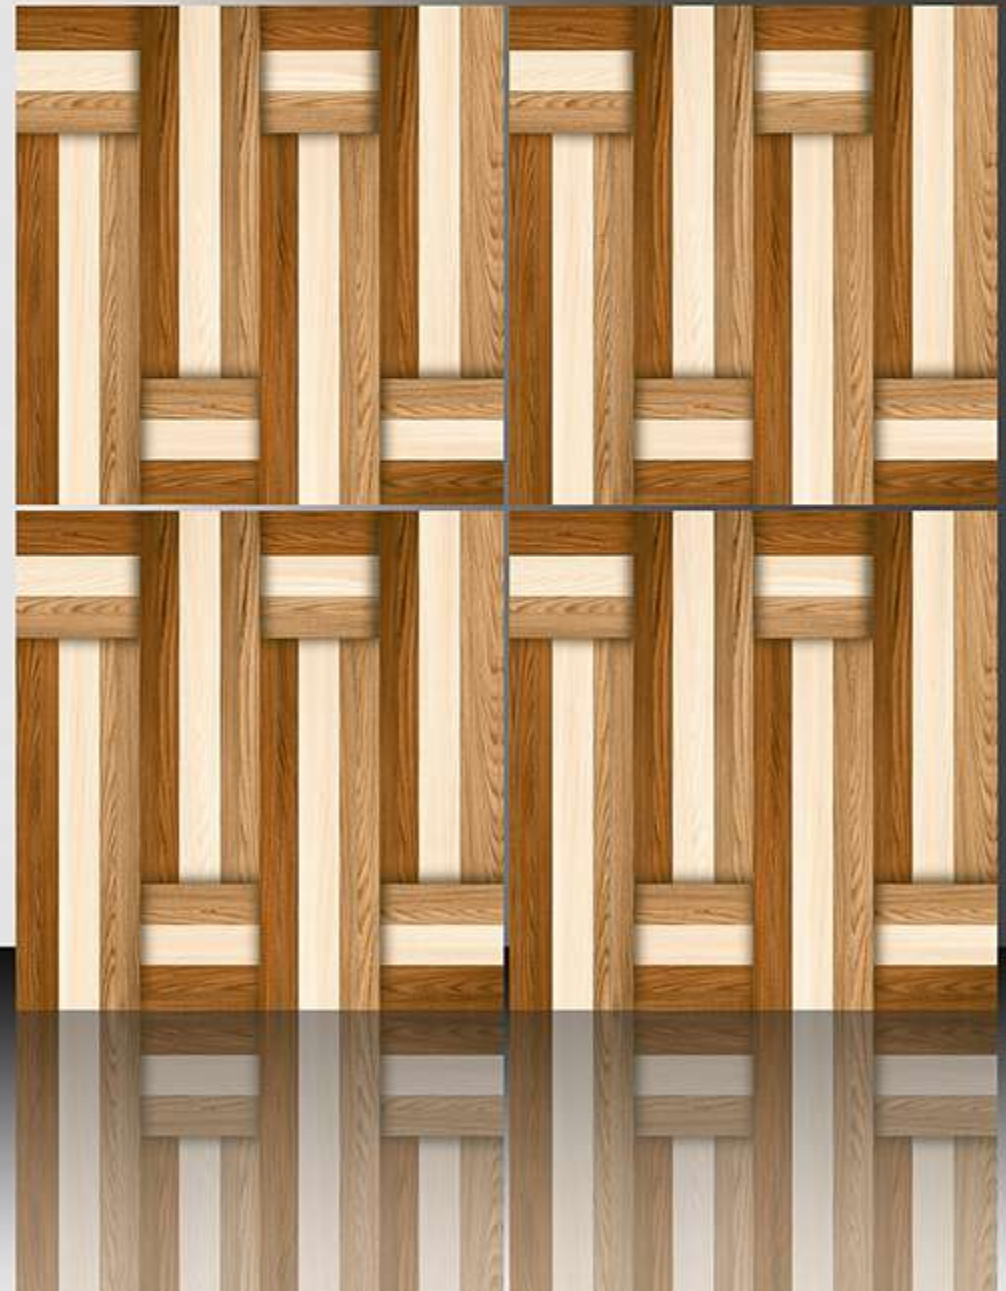

1064

GALICHA SERIES