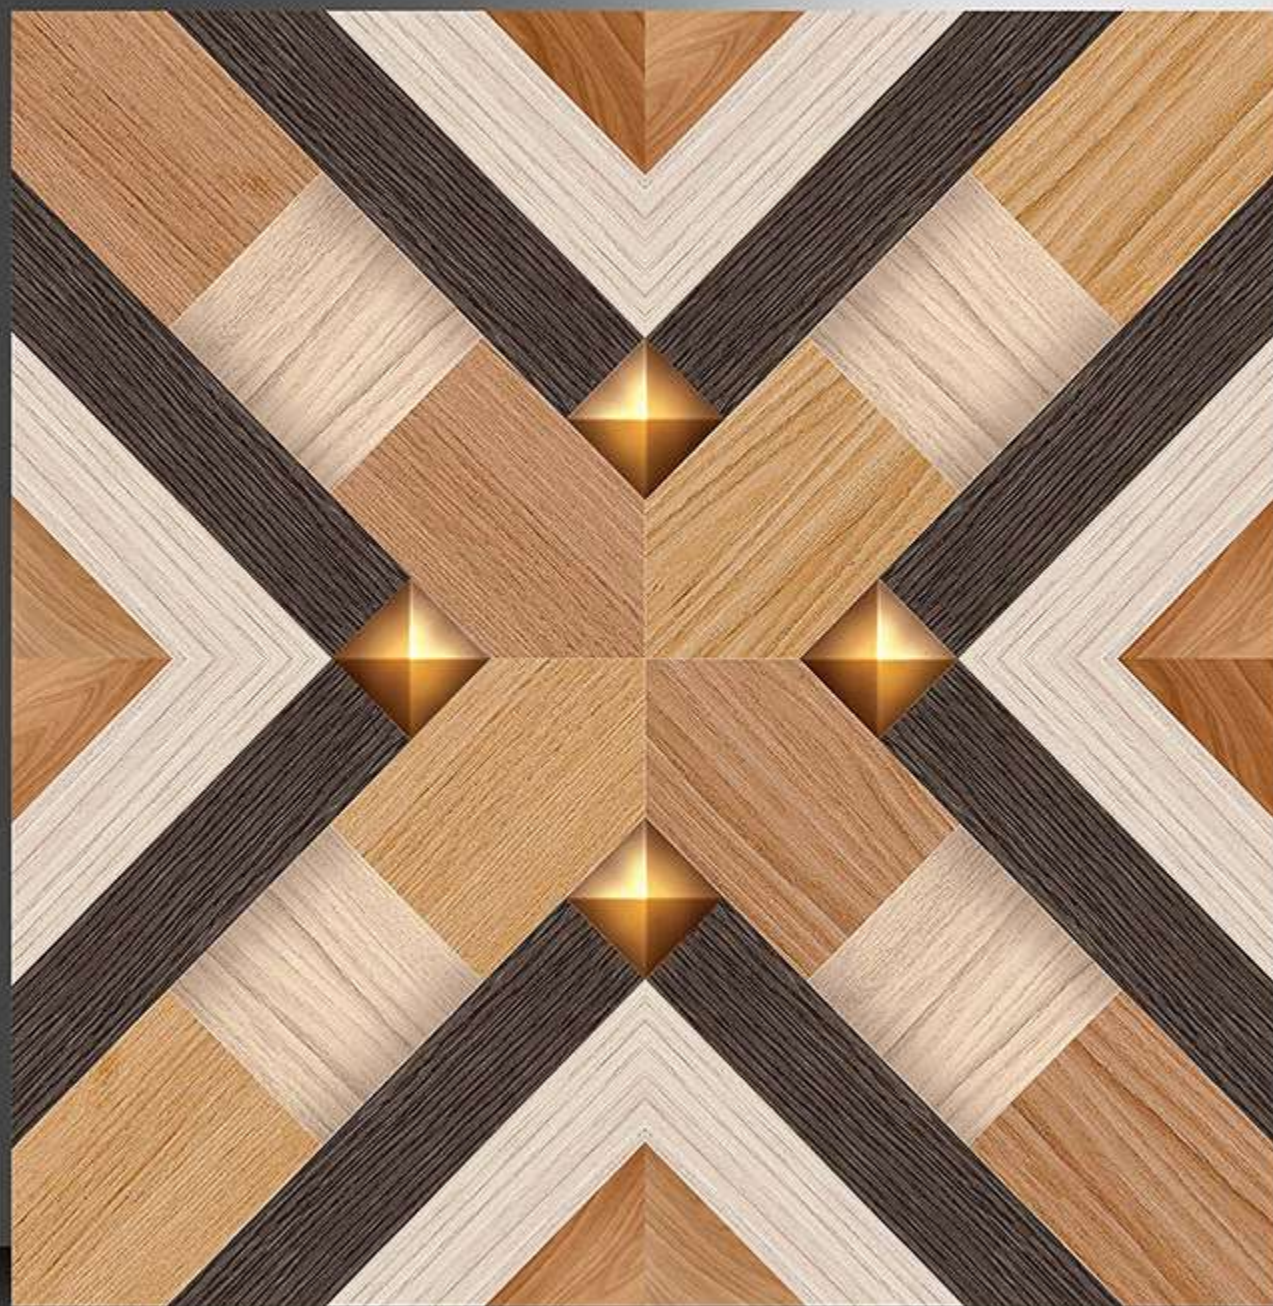

WHITE BODY

PORCELAIN TILES

600X600 mm