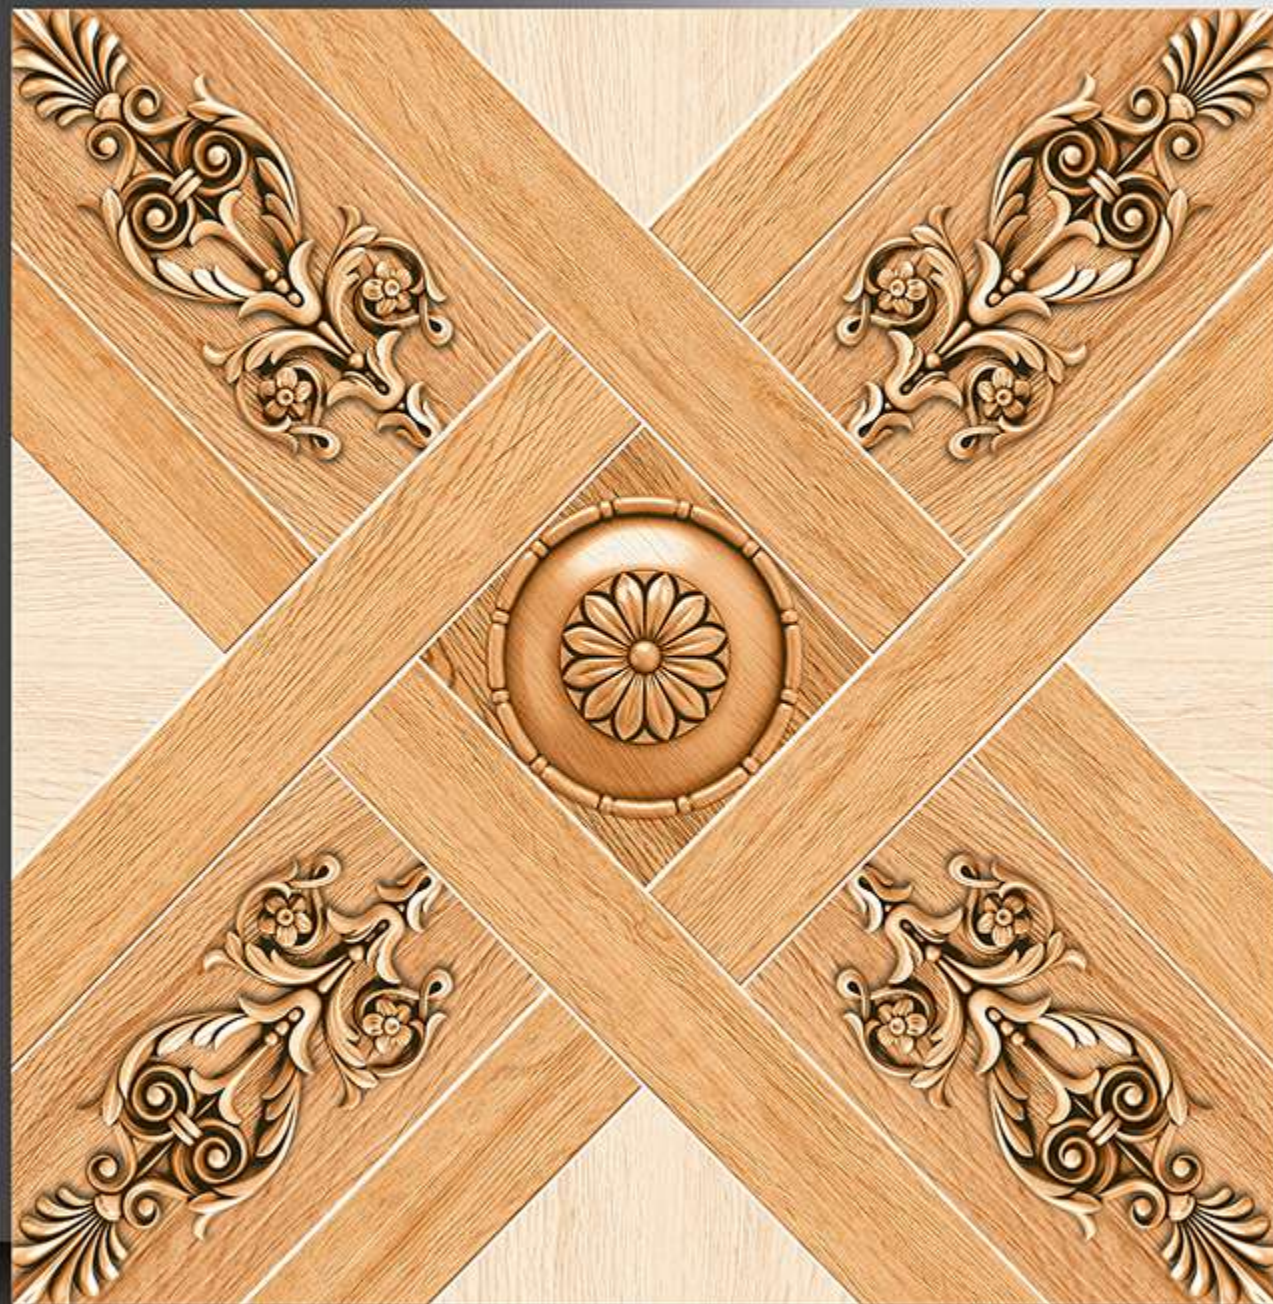

WHITE BODY

PORCELAIN TILES

600X600 mm