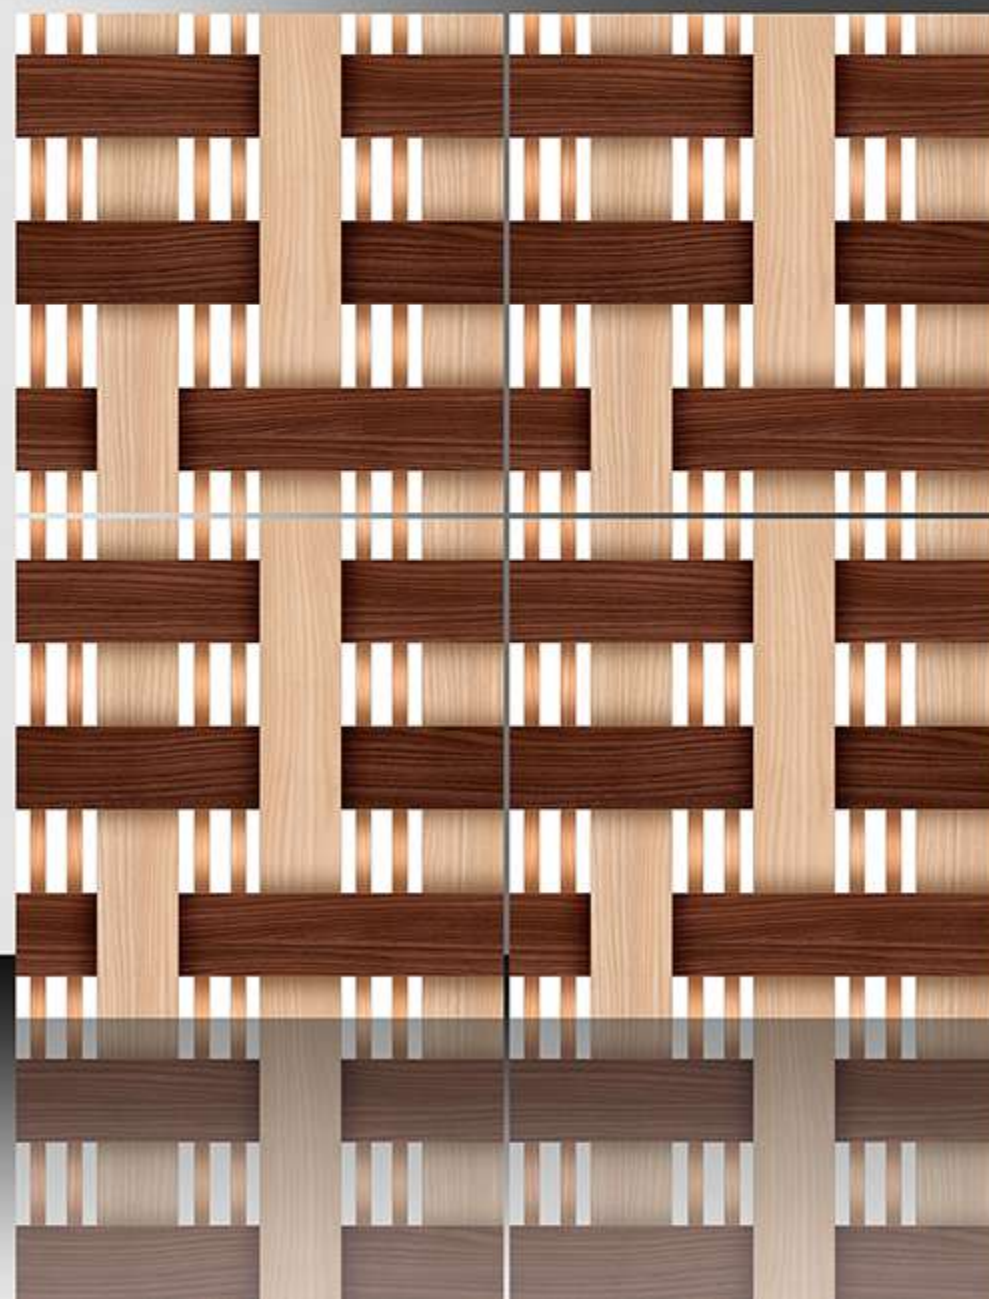

1190

GALICHA SERIES