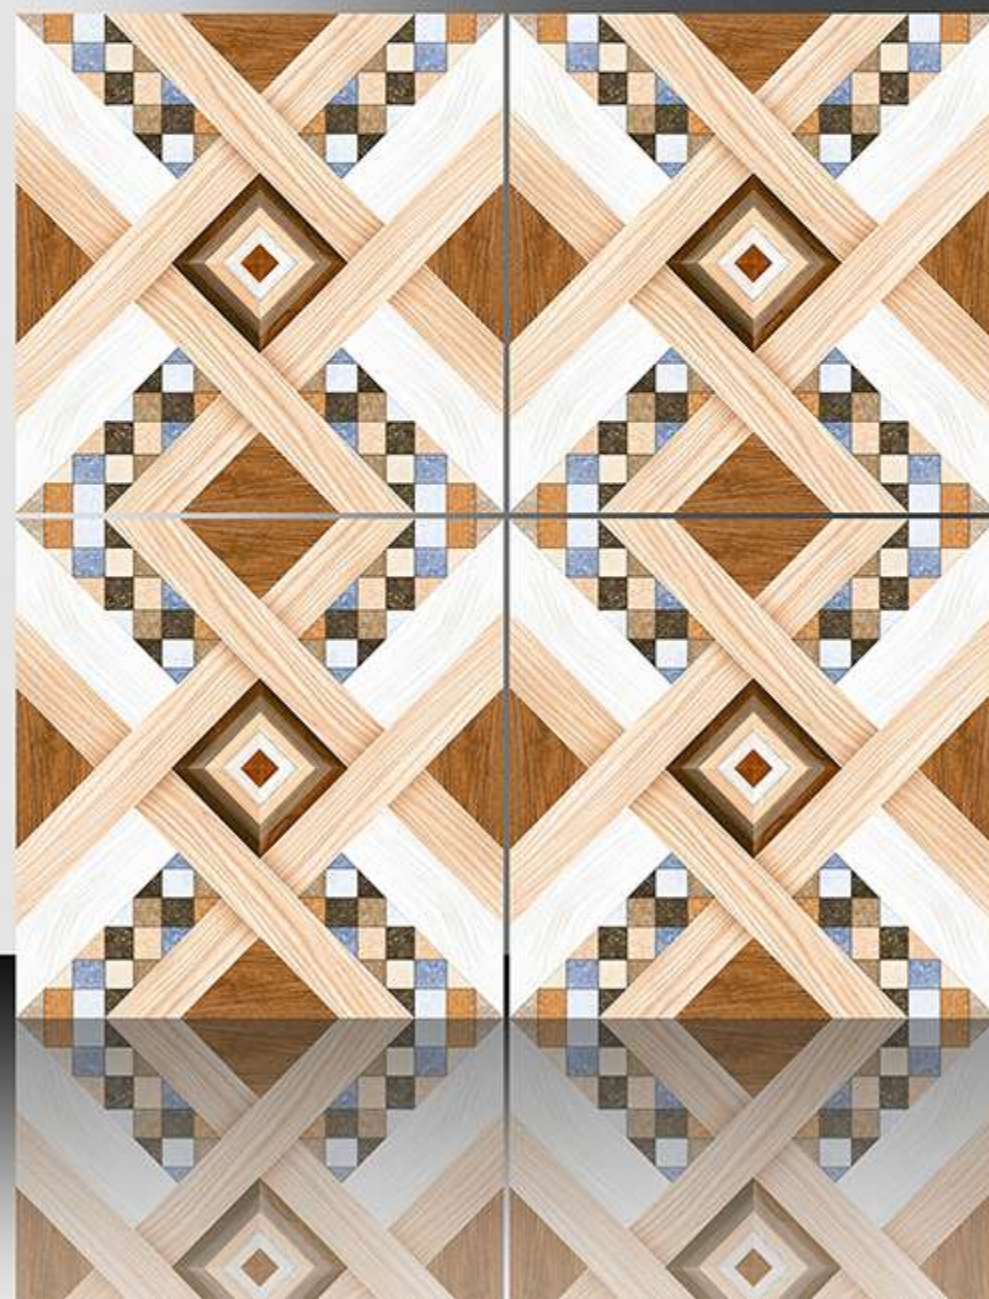

1057

GALICHA SERIES