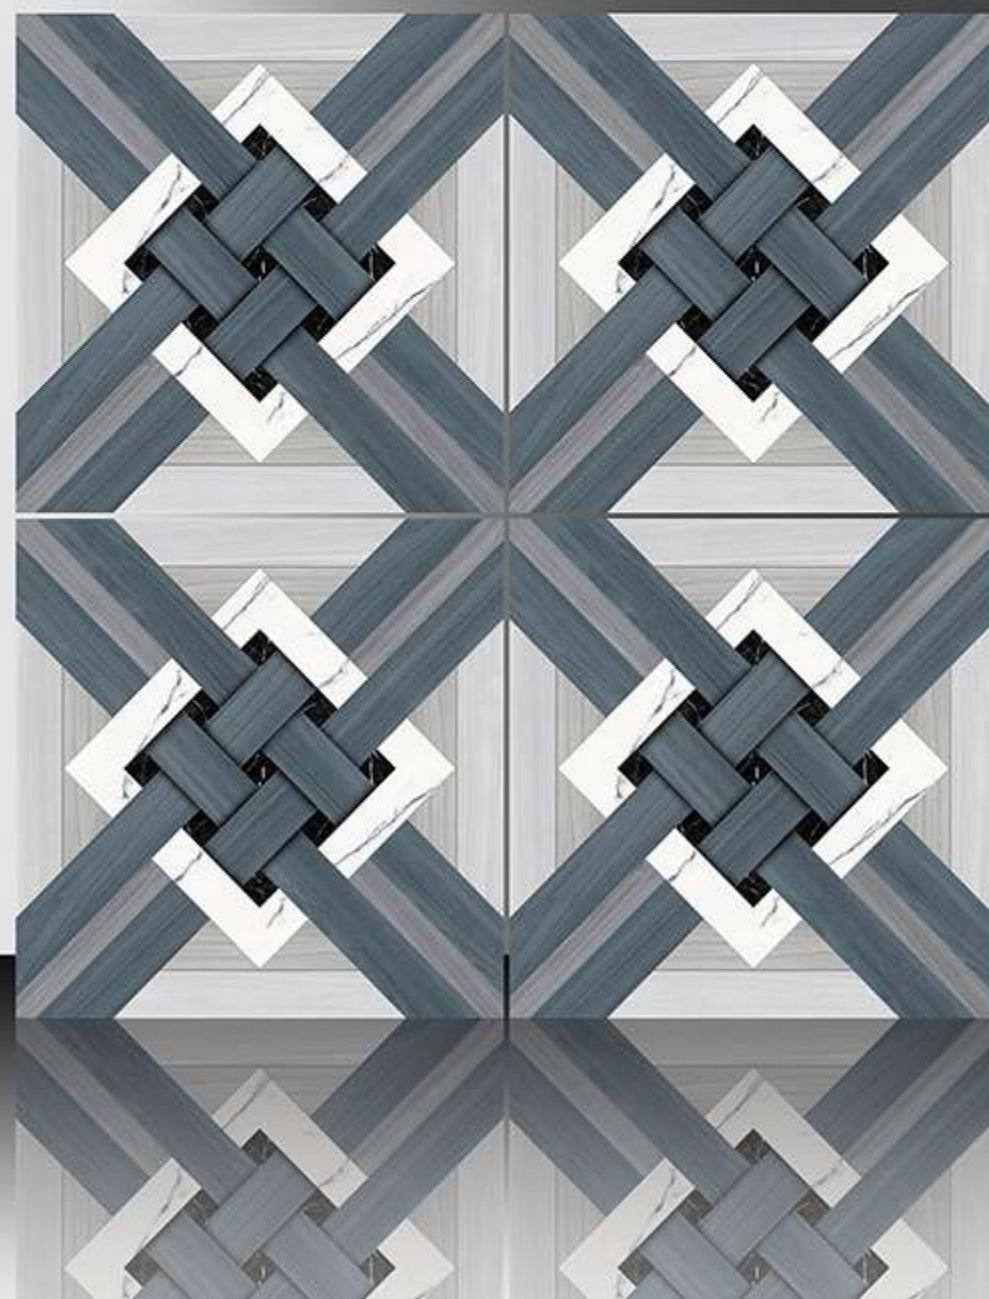

GALICHA SERIES

WHITE BODY

PORCELAIN TILES

600X600 mm

1174

GALICHA SERIES

WHITE BODY

PORCELAIN TILES