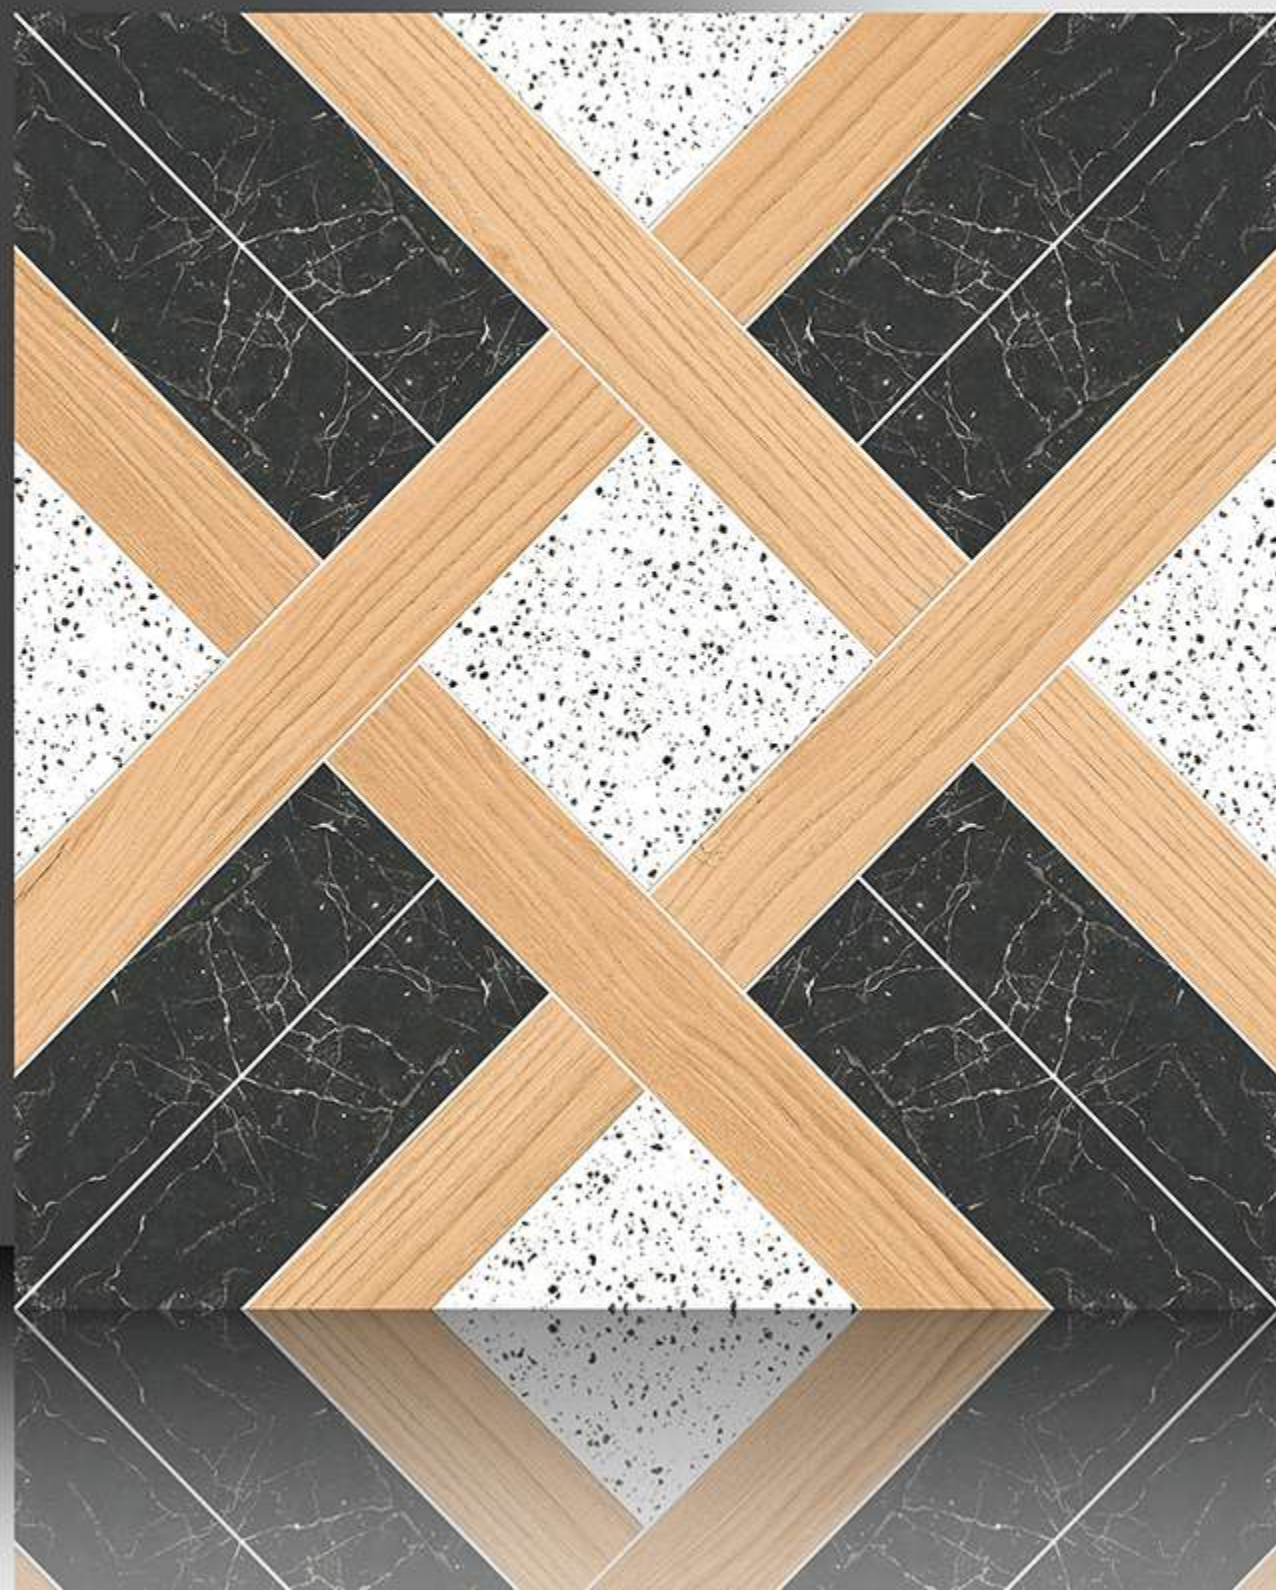

1062

GALICHA SERIES

WHITE BODY

PORCELAIN TILES

600X600 mm

1063

GALICHA SERIES

WHITE BODY