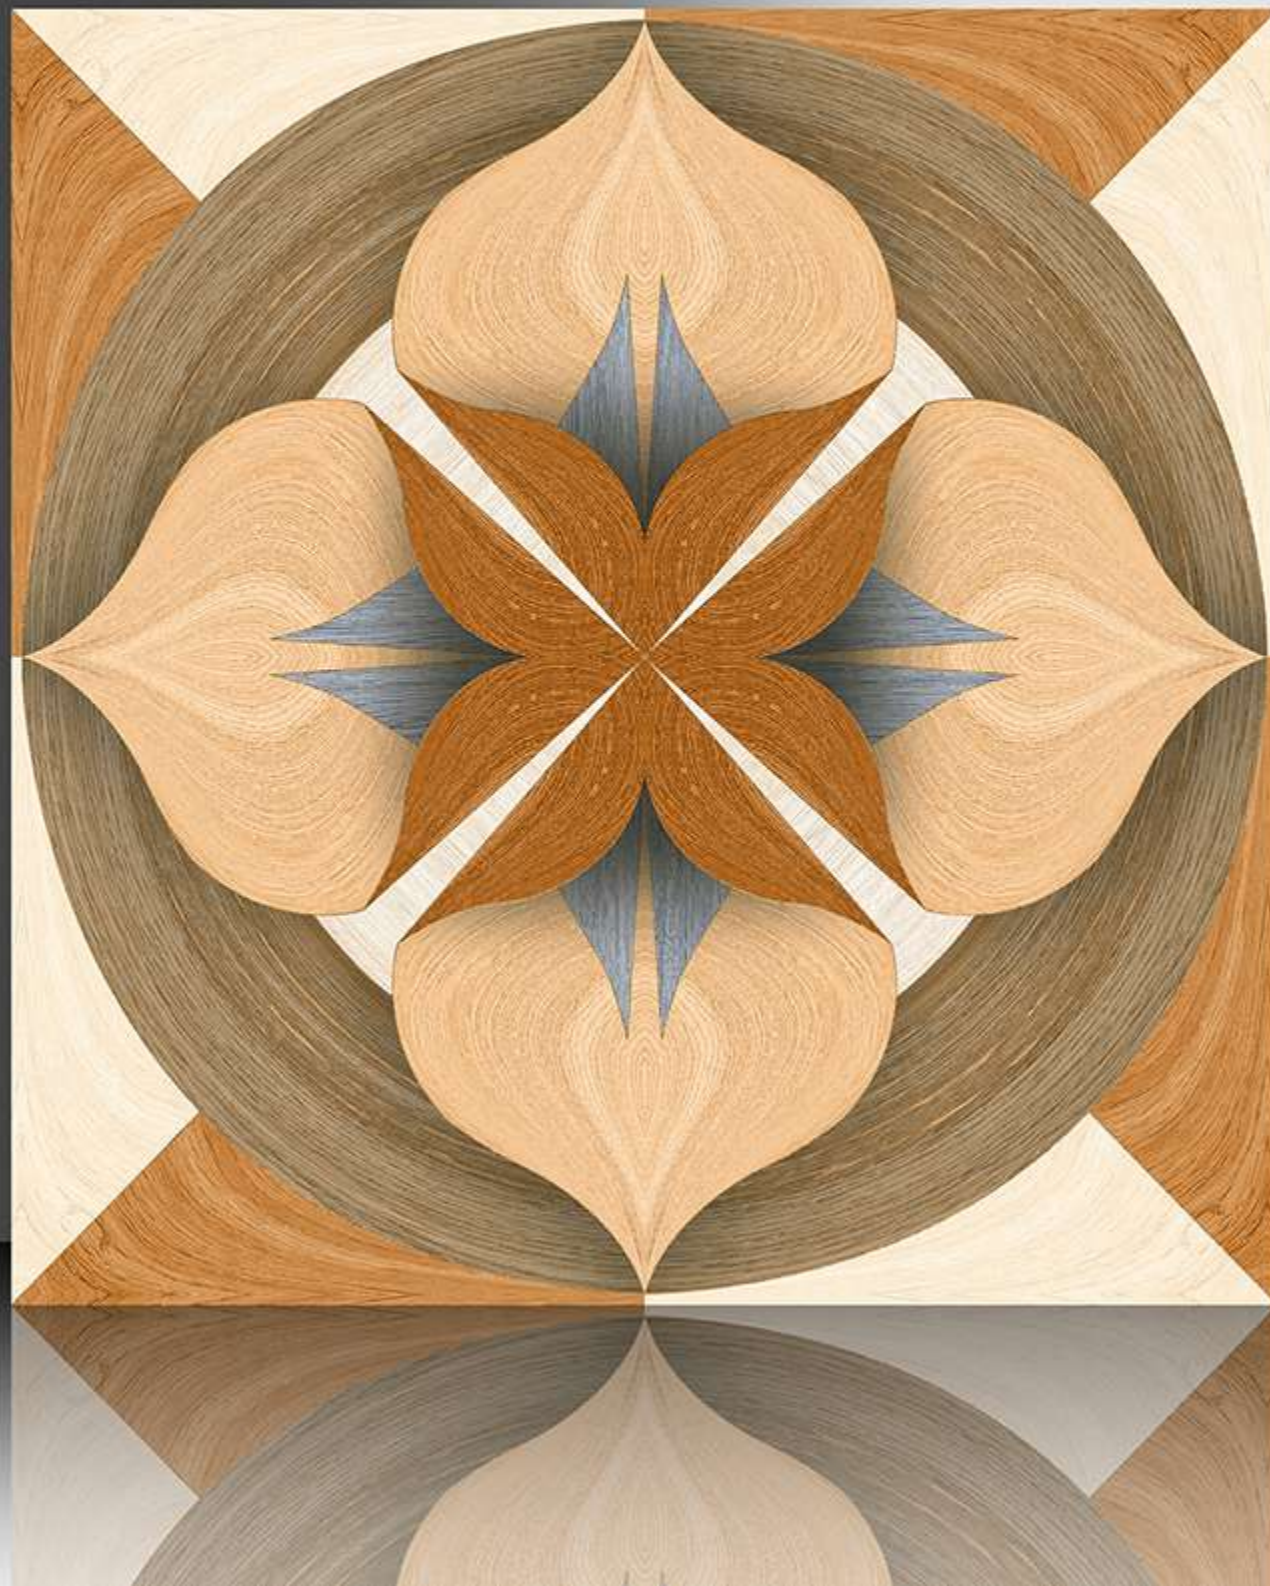

1011

GALICHA SERIES

WHITE BODY

PORCELAIN TILES

600X600 mm

1012

GALICHA SERIES

WHITE BODY