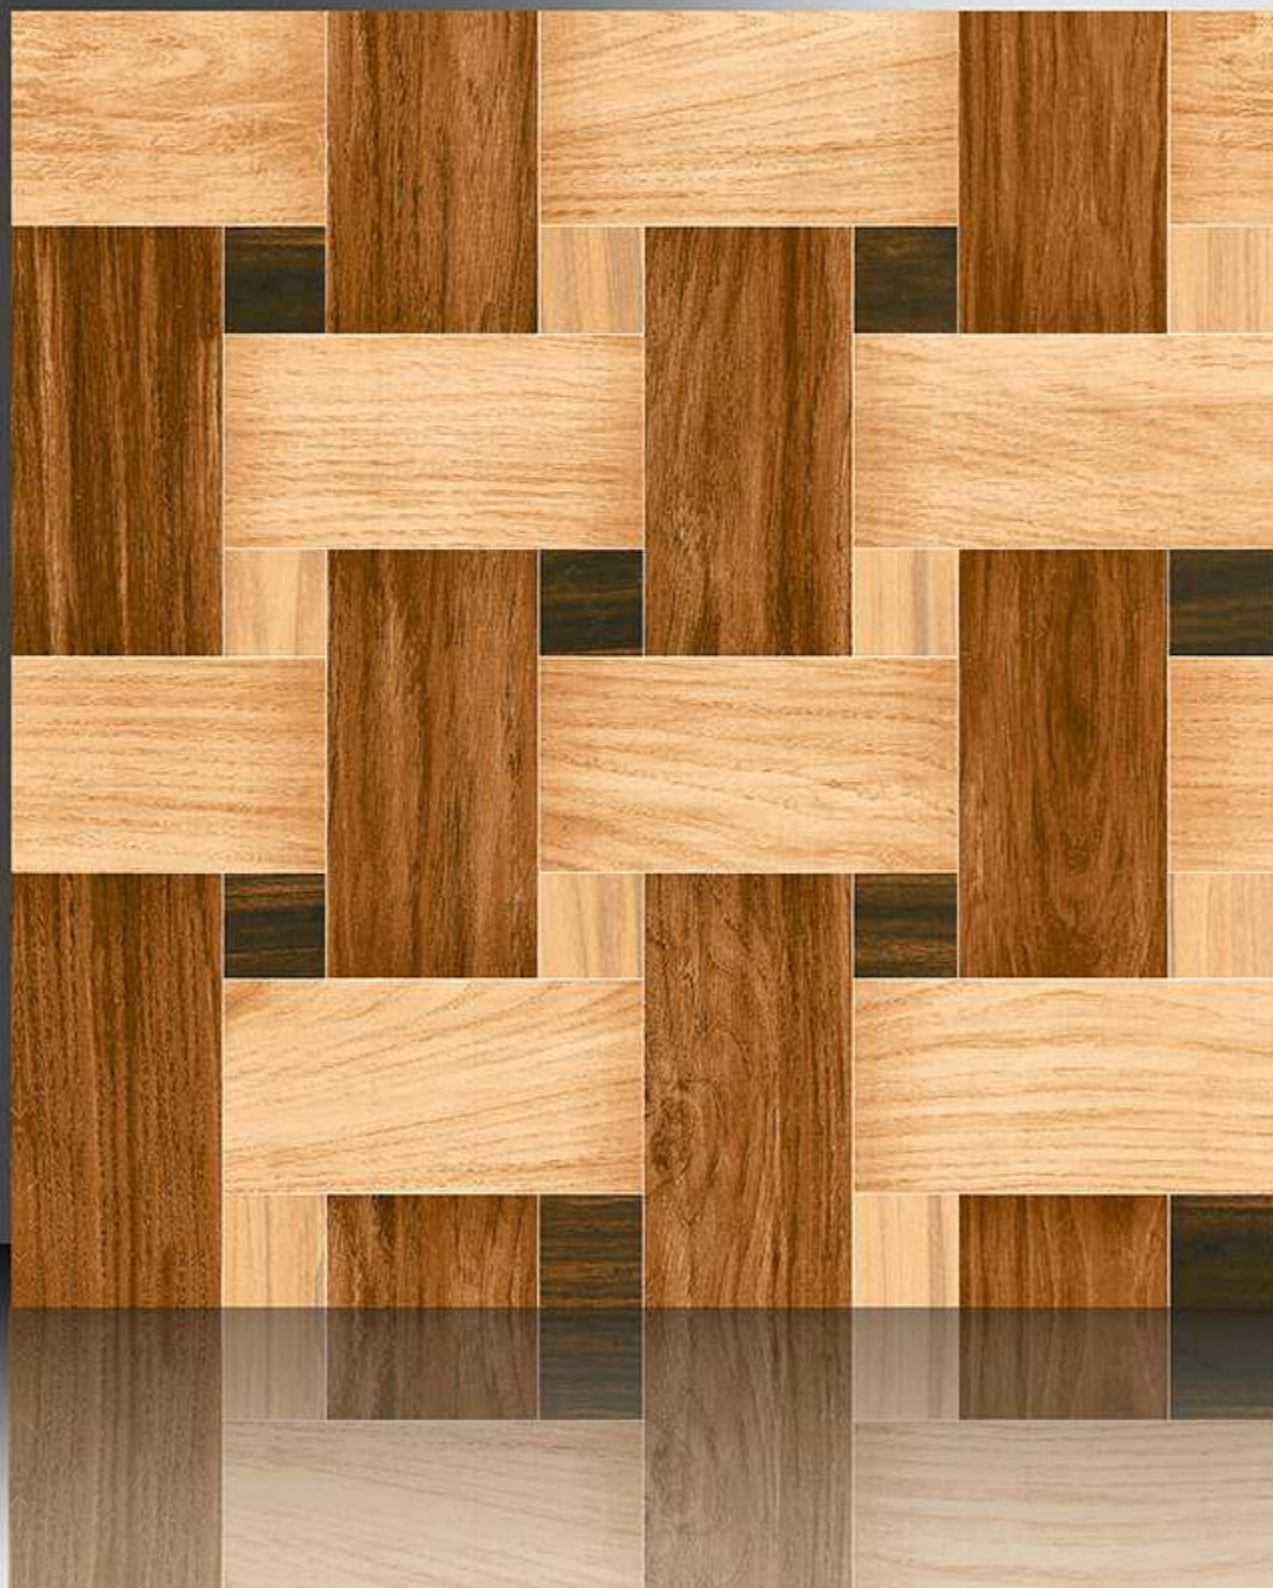

1112

GALICHA SERIES

WHITE BODY

PORCELAIN TILES

600X600 mm

1113

GALICHA SERIES

WHITE BODY