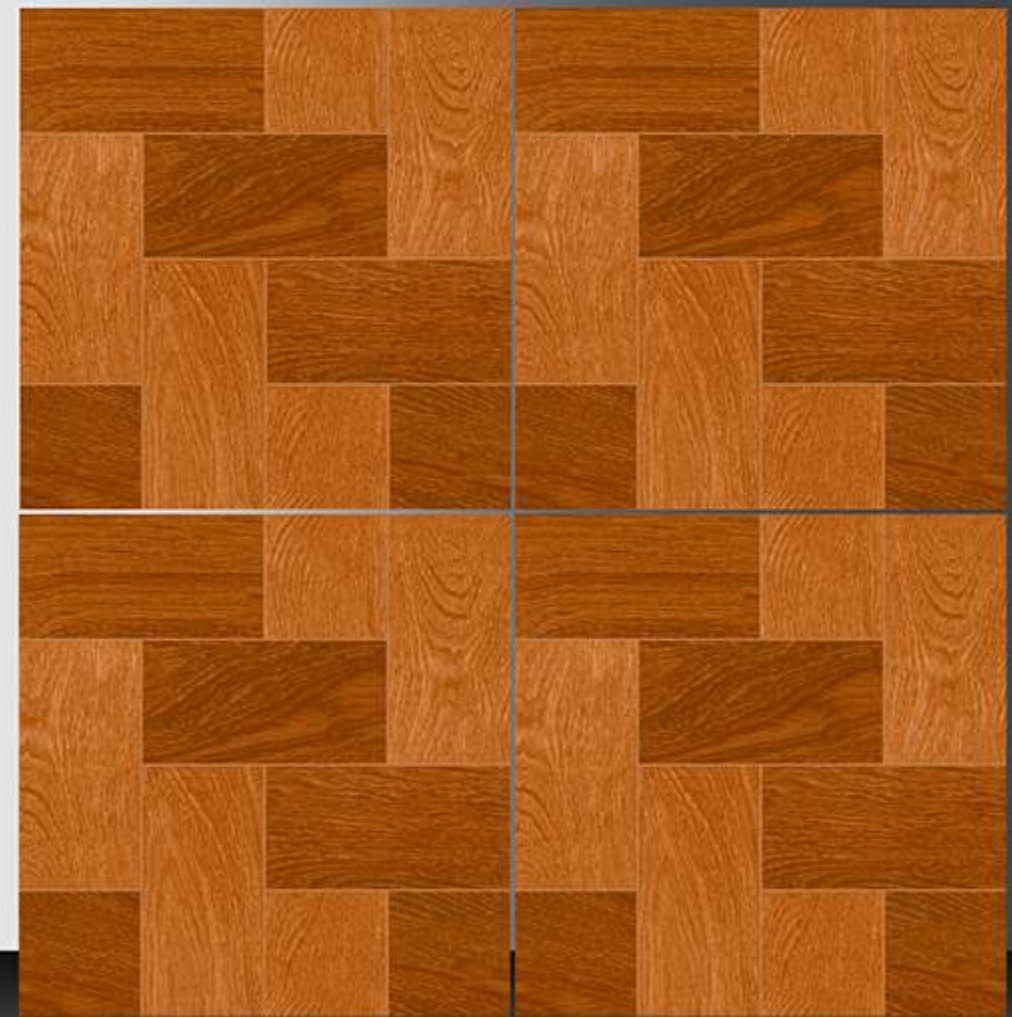

GALICHA SERIES

WHITE BODY

PORCELAIN TILES

600X600 mm

1209

GALICHA SERIES

WHITE BODY

PORCELAIN TILES