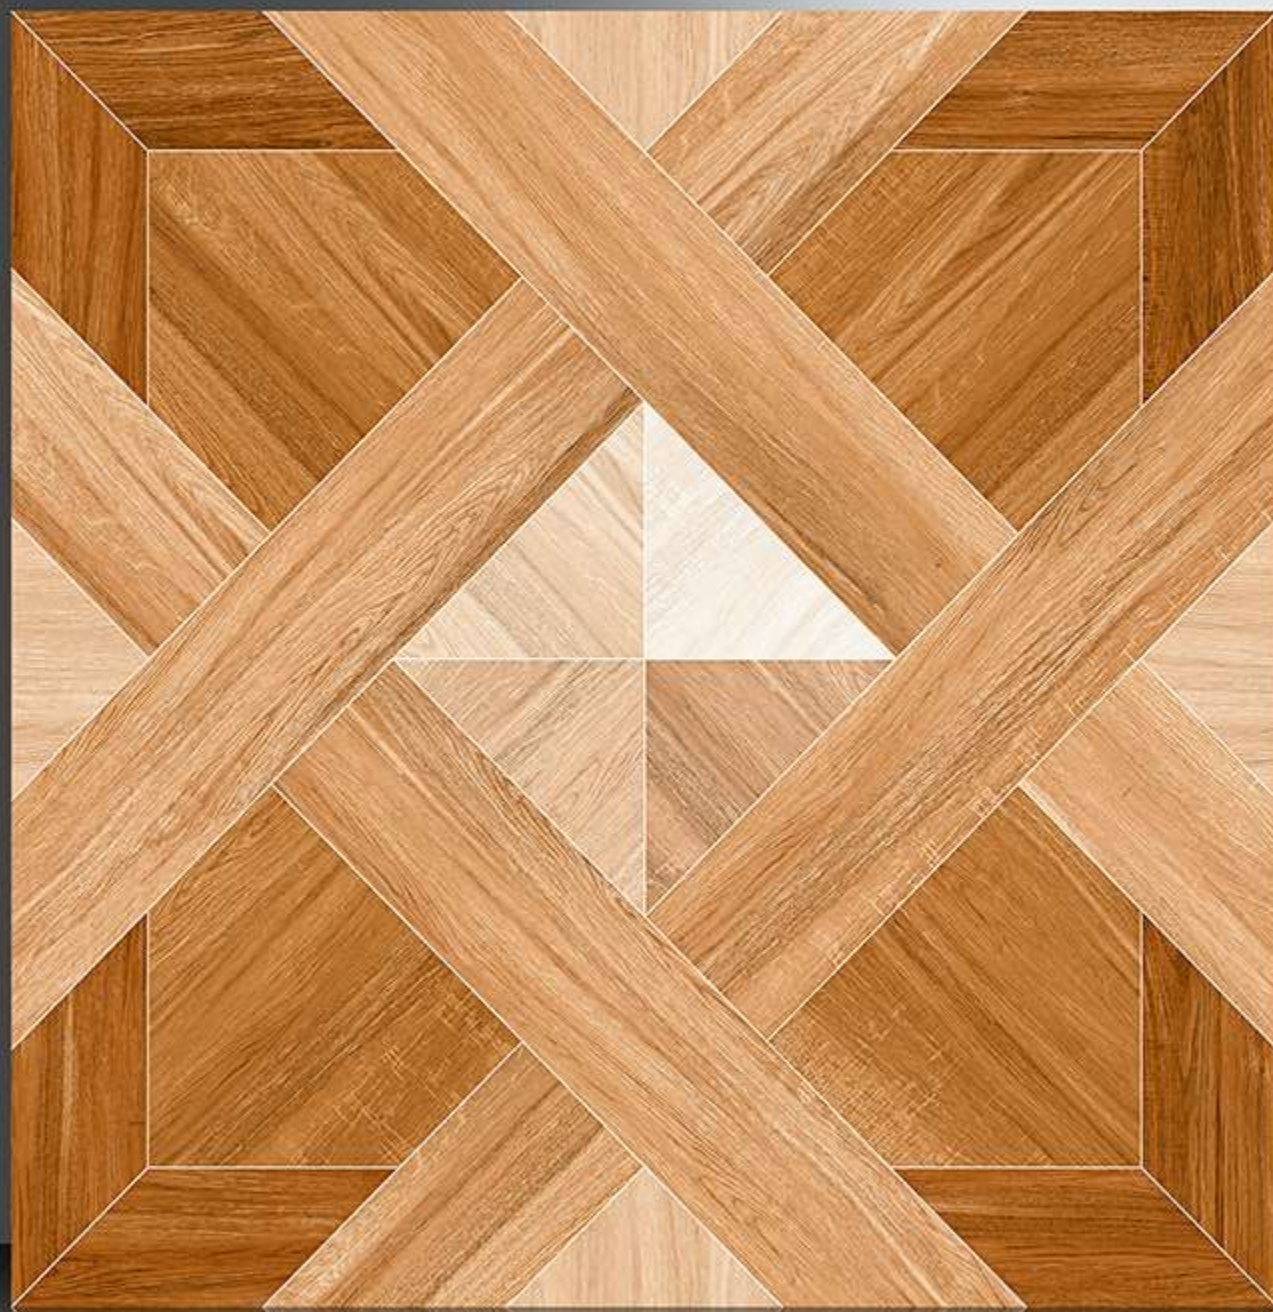

GALICHA SERIES

WHITE BODY

PORCELAIN TILES  
600X600 mm

1030

GALICHA SERIES

WHITE BODY

PORCELAIN TILES

600X600 mm