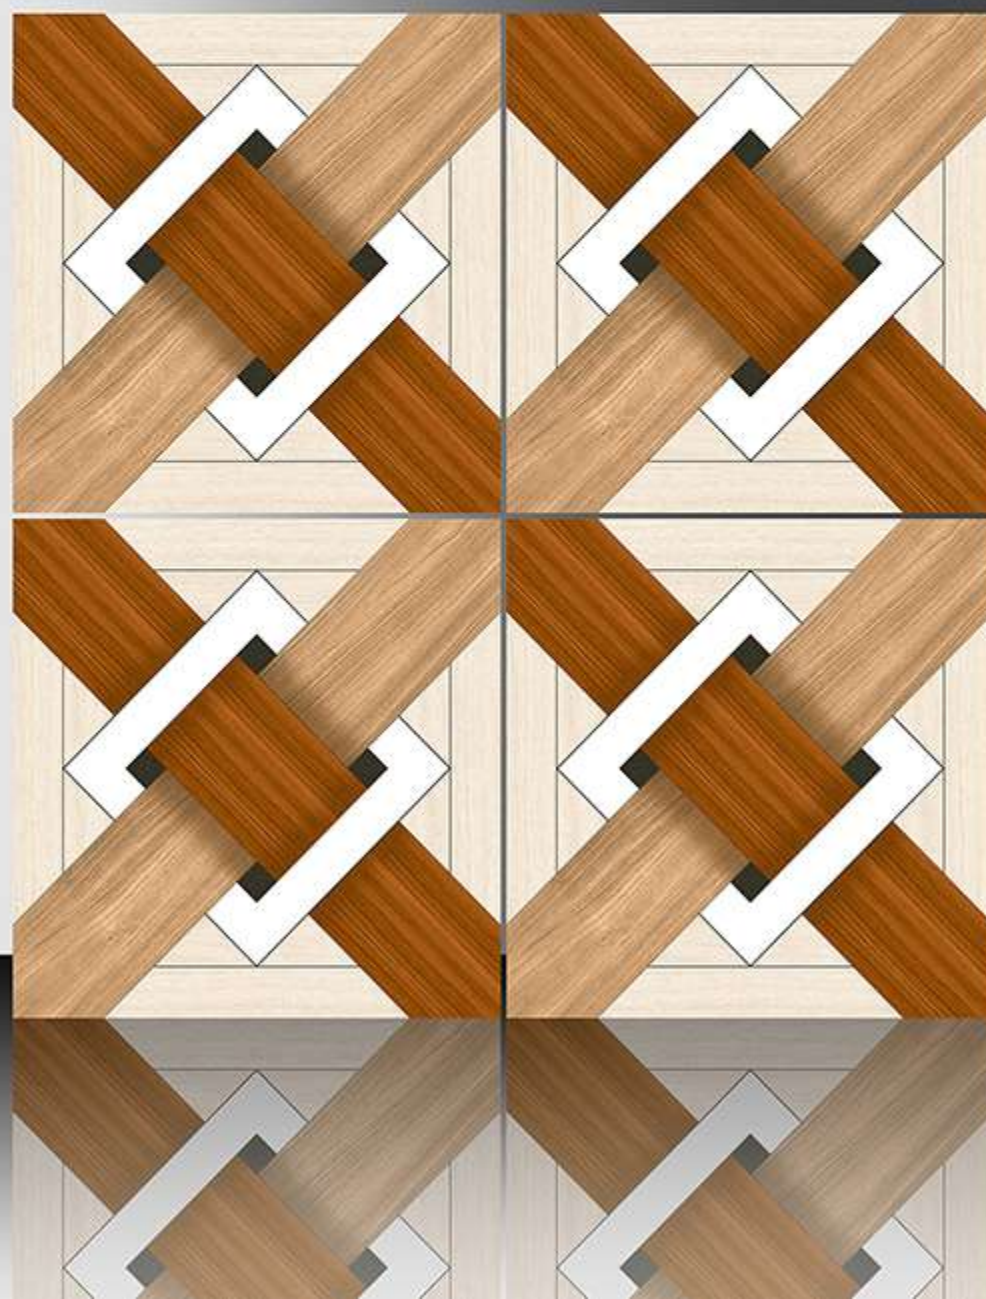

1088

GALICHA SERIES