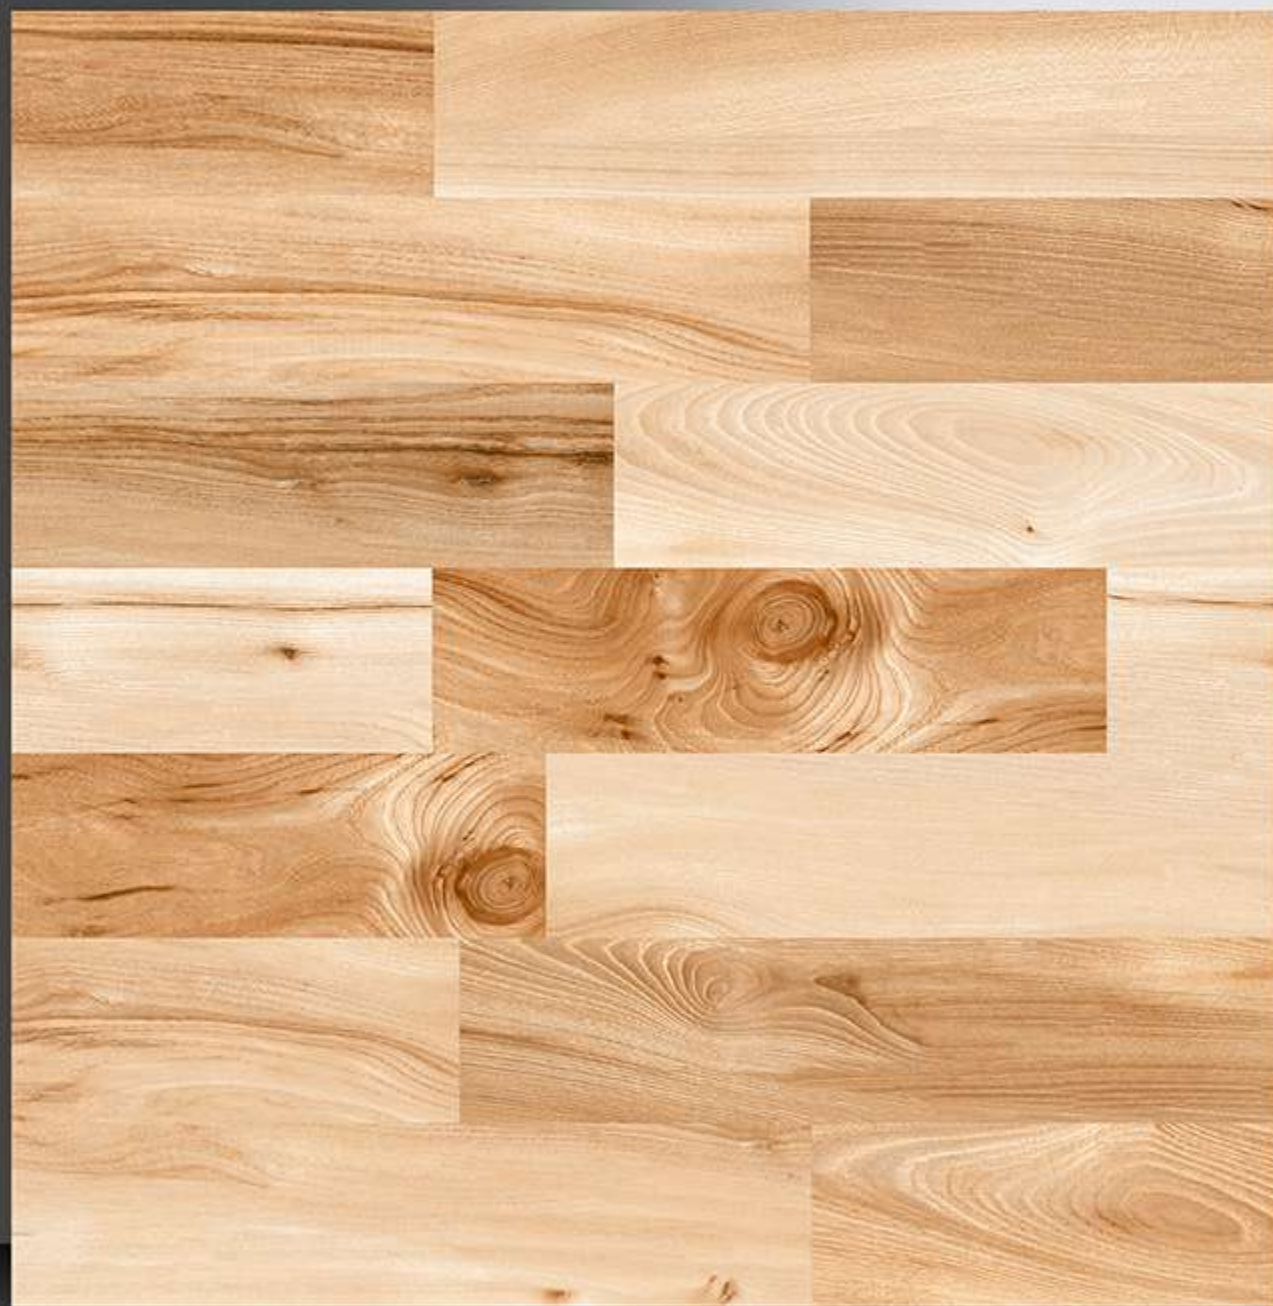

WHITE BODY

PORCELAIN TILES

600X600 mm