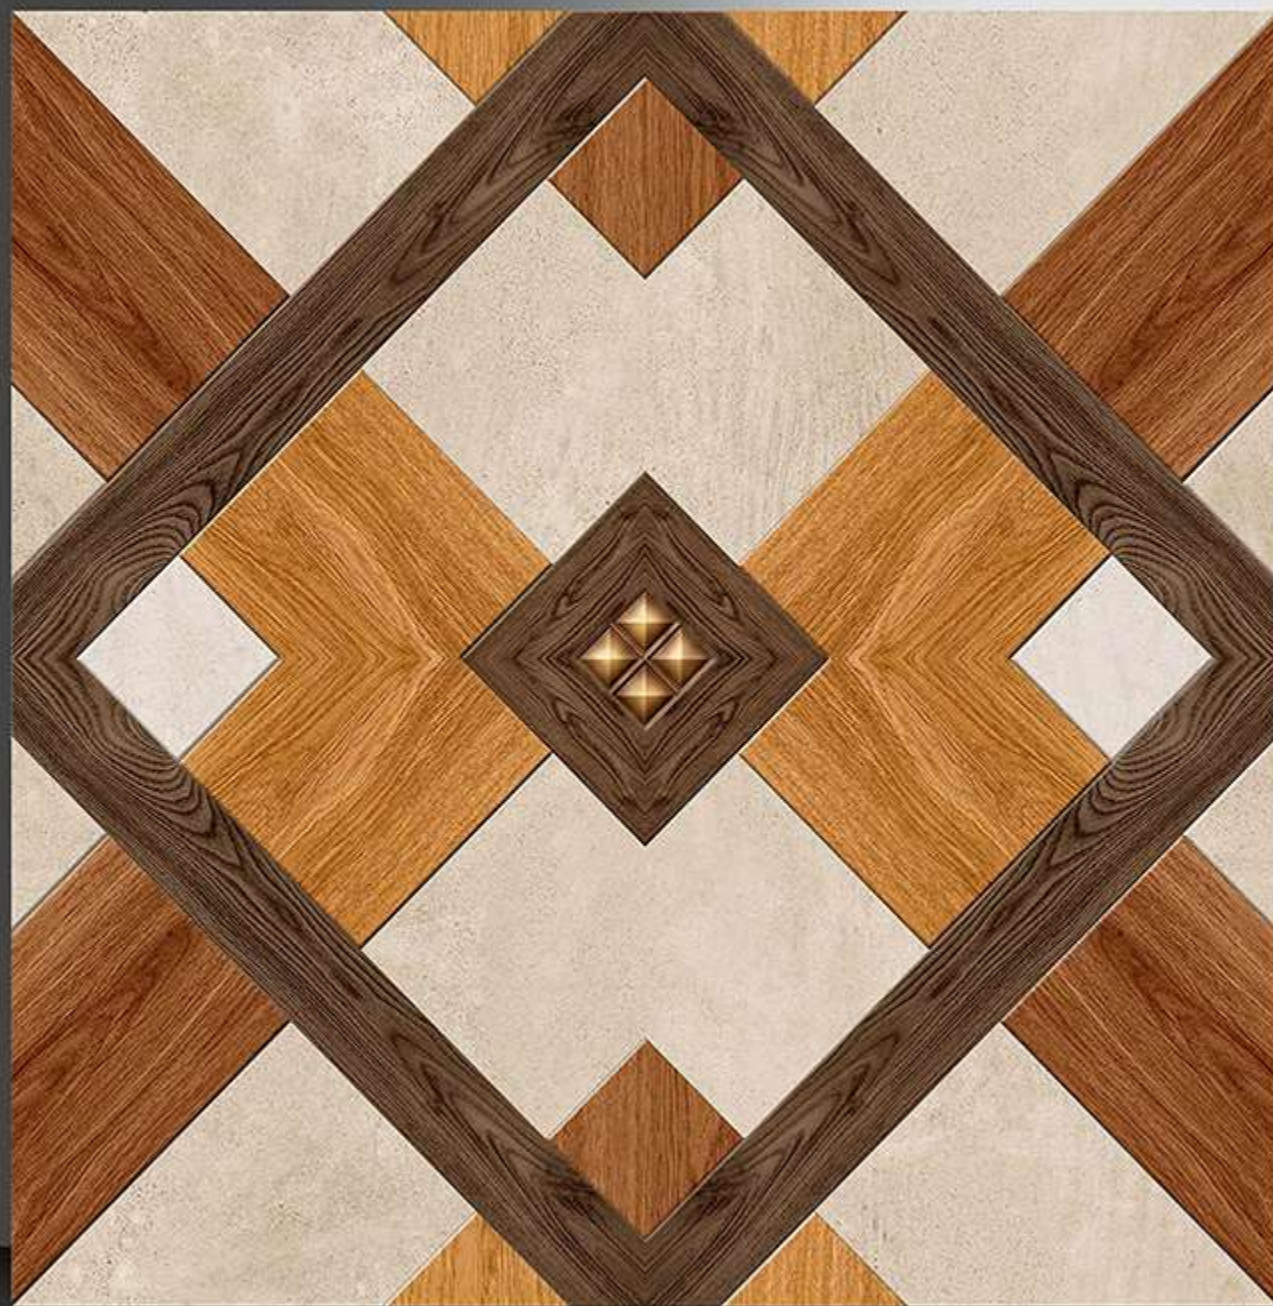

WHITE BODY

PORCELAIN TILES
600X600 mm