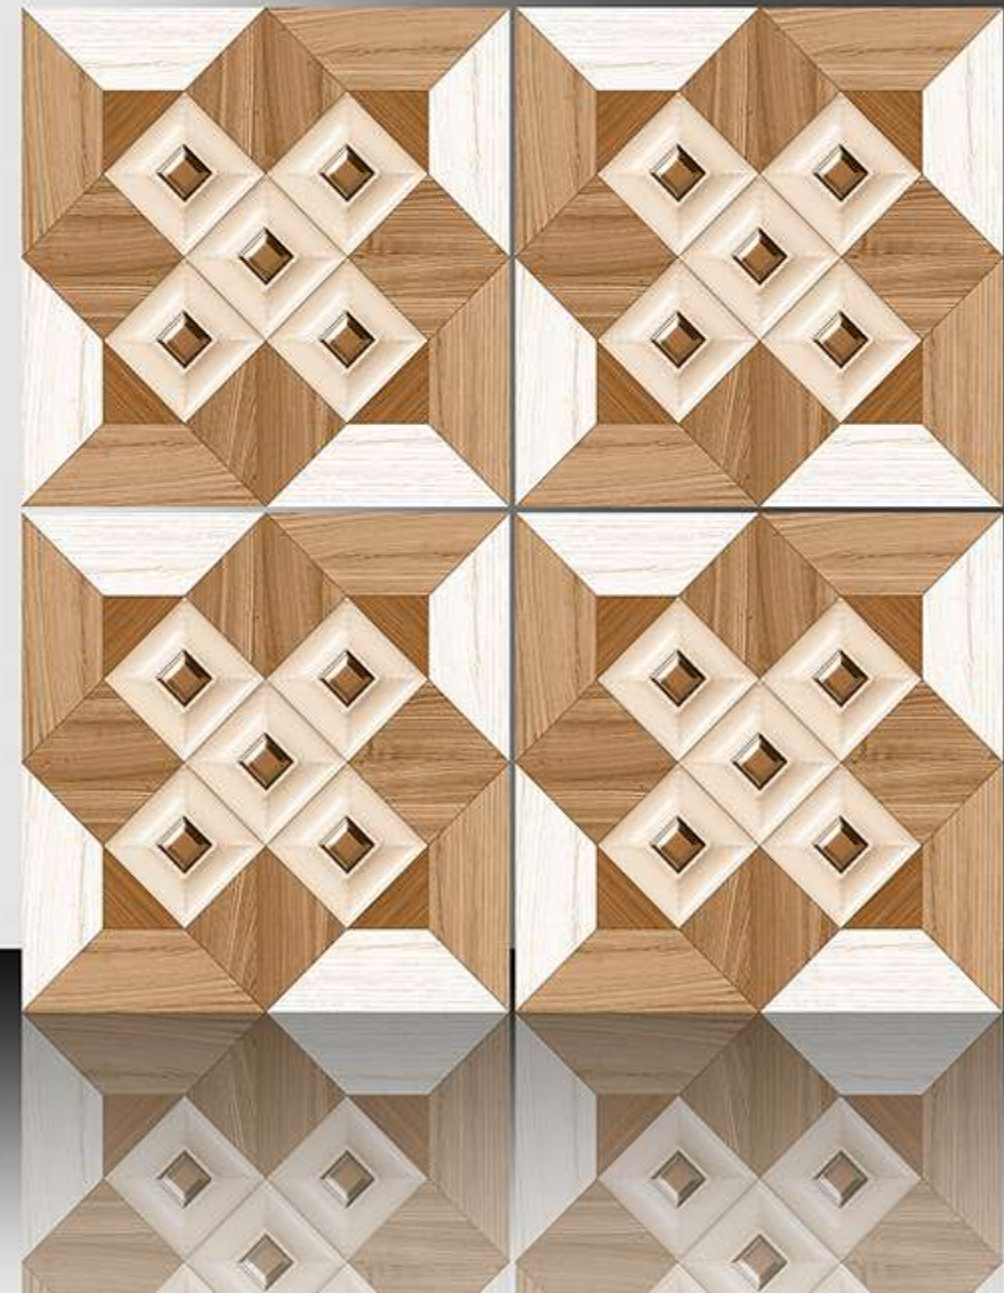

600X600 mm

1212

GALICHA SERIES

WHITE BODY

PORCELAIN TILES

600X600 mm

1213

GALICHA SERIES