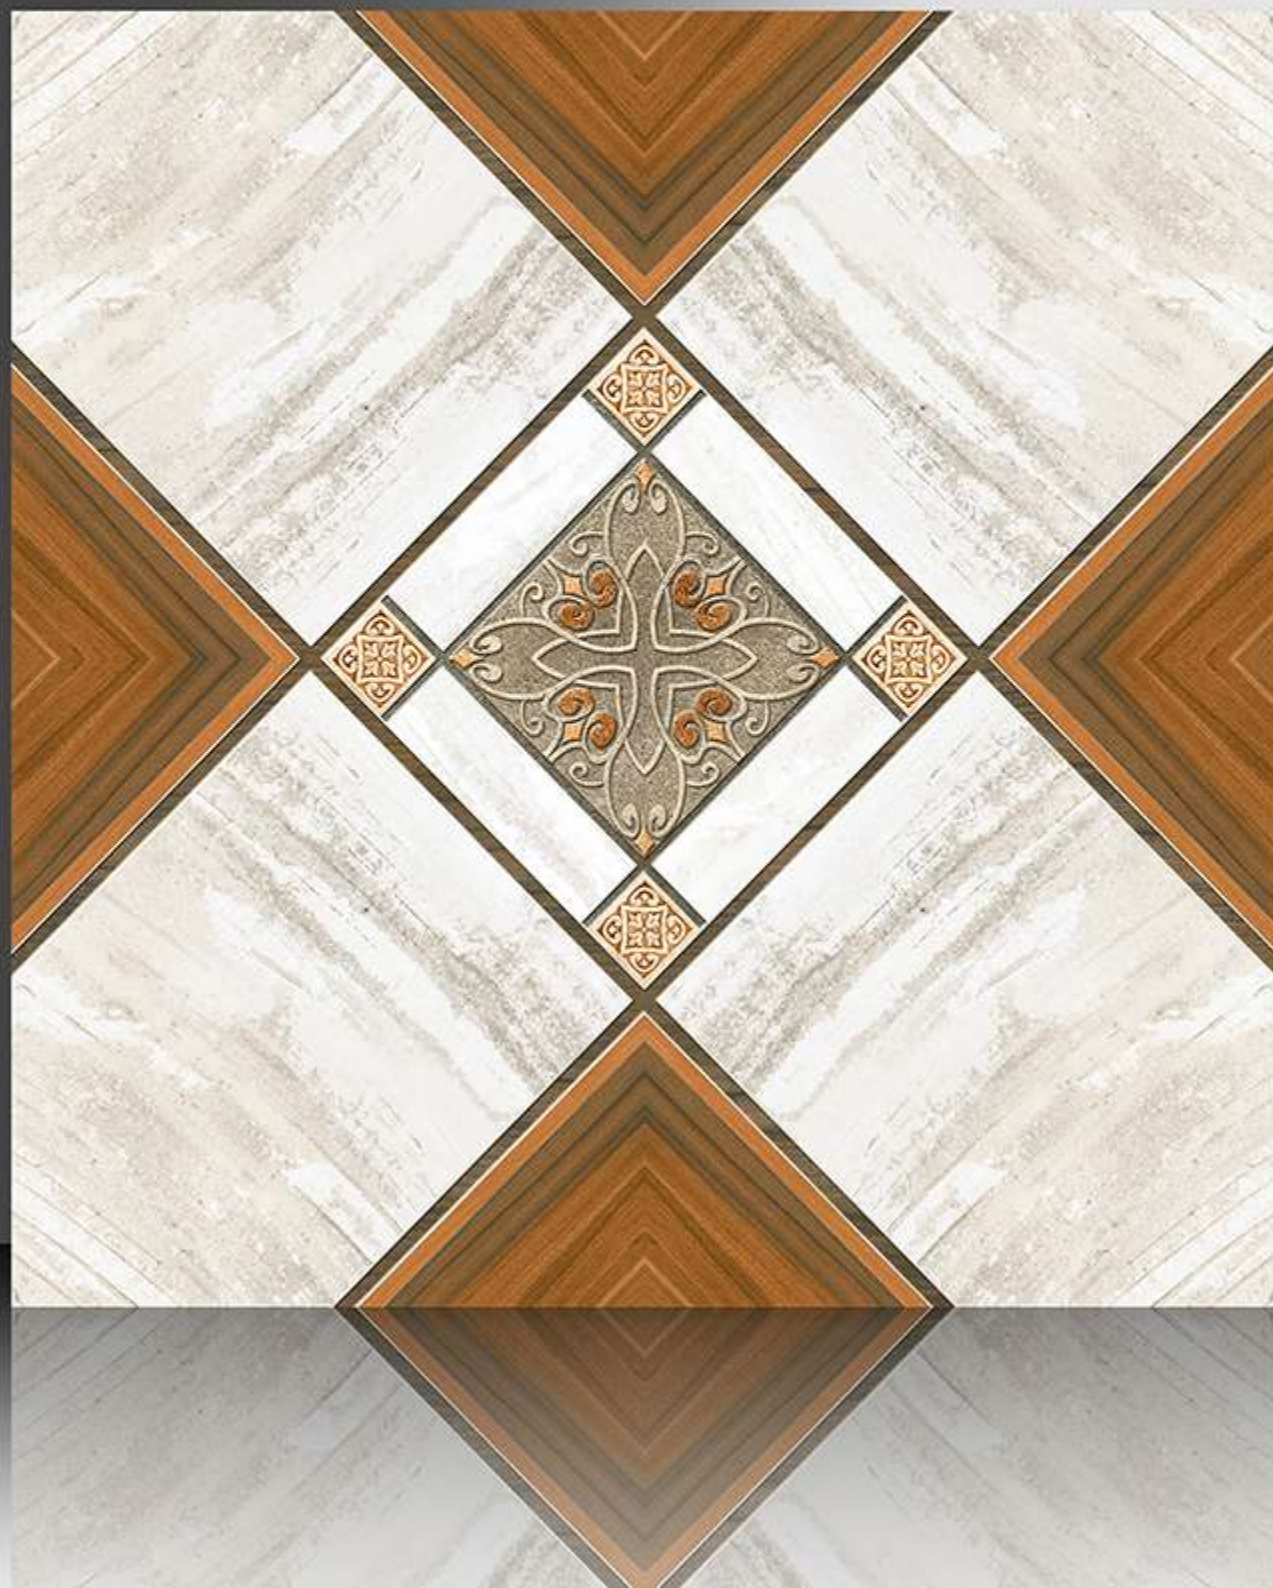

GALICHA SERIES

WHITE BODY

PORCELAIN TILES

600X600 mm

1124

GALICHA SERIES

WHITE BODY

PORCELAIN TILES