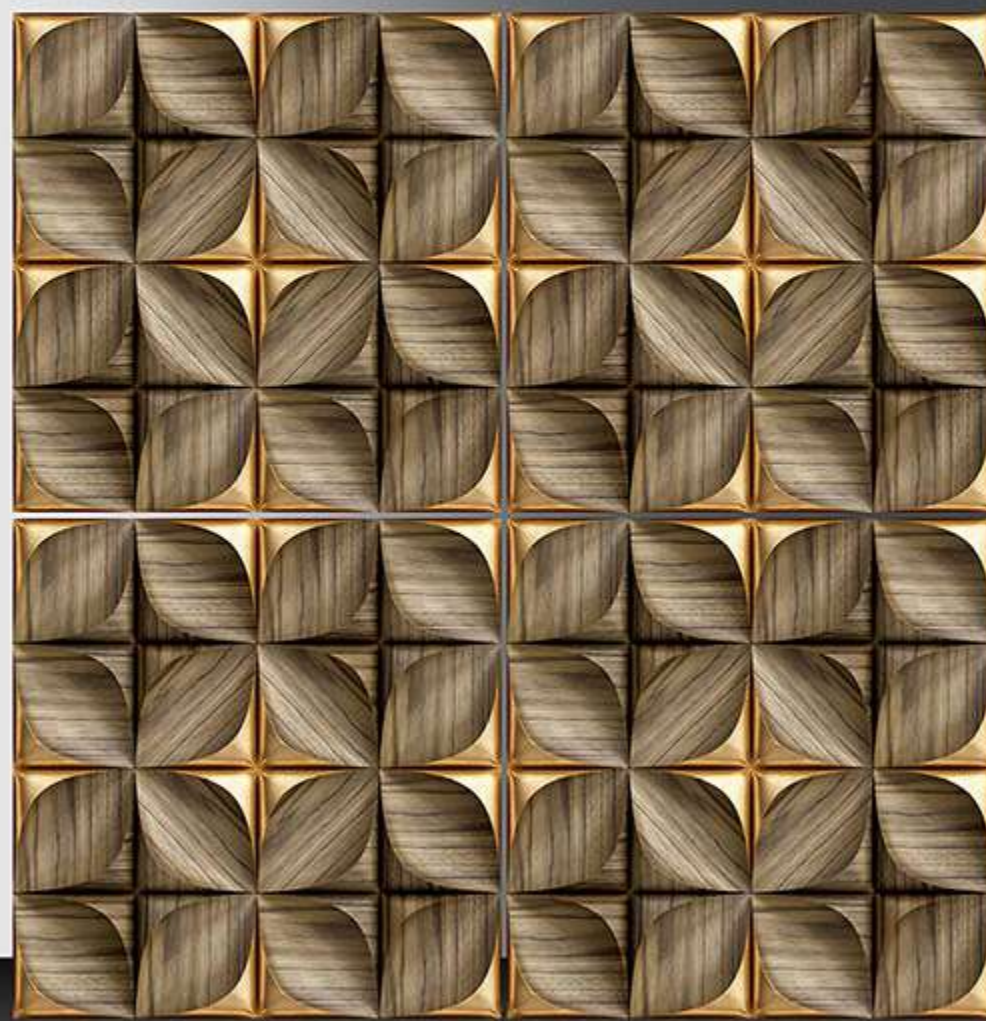

WHITE BODY

PORCELAIN TILES

600X600 mm

1085

GALICHA SERIES

WHITE BODY

PORCELAIN TILES

600X600 mm