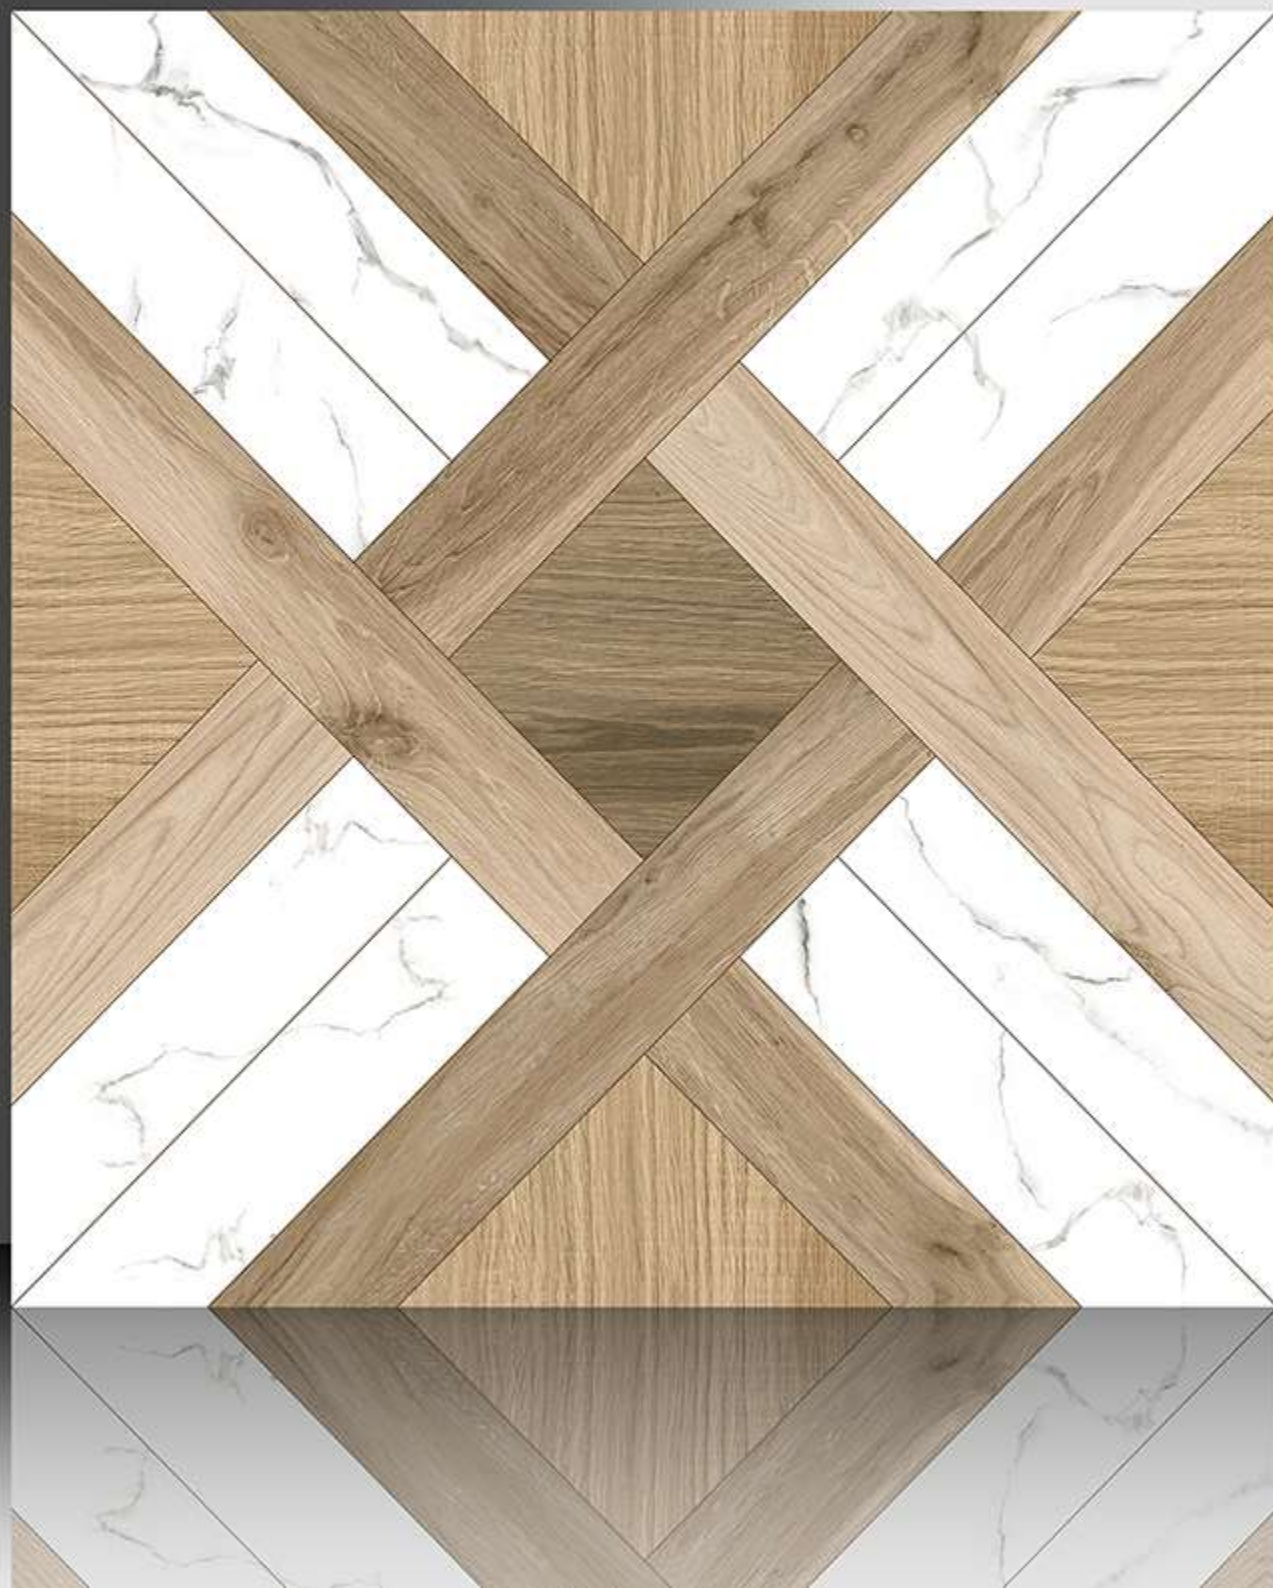

600X600 mm

1193

GALICHA SERIES

WHITE BODY

PORCELAIN TILES

600X600 mm

1195

GALICHA SERIES