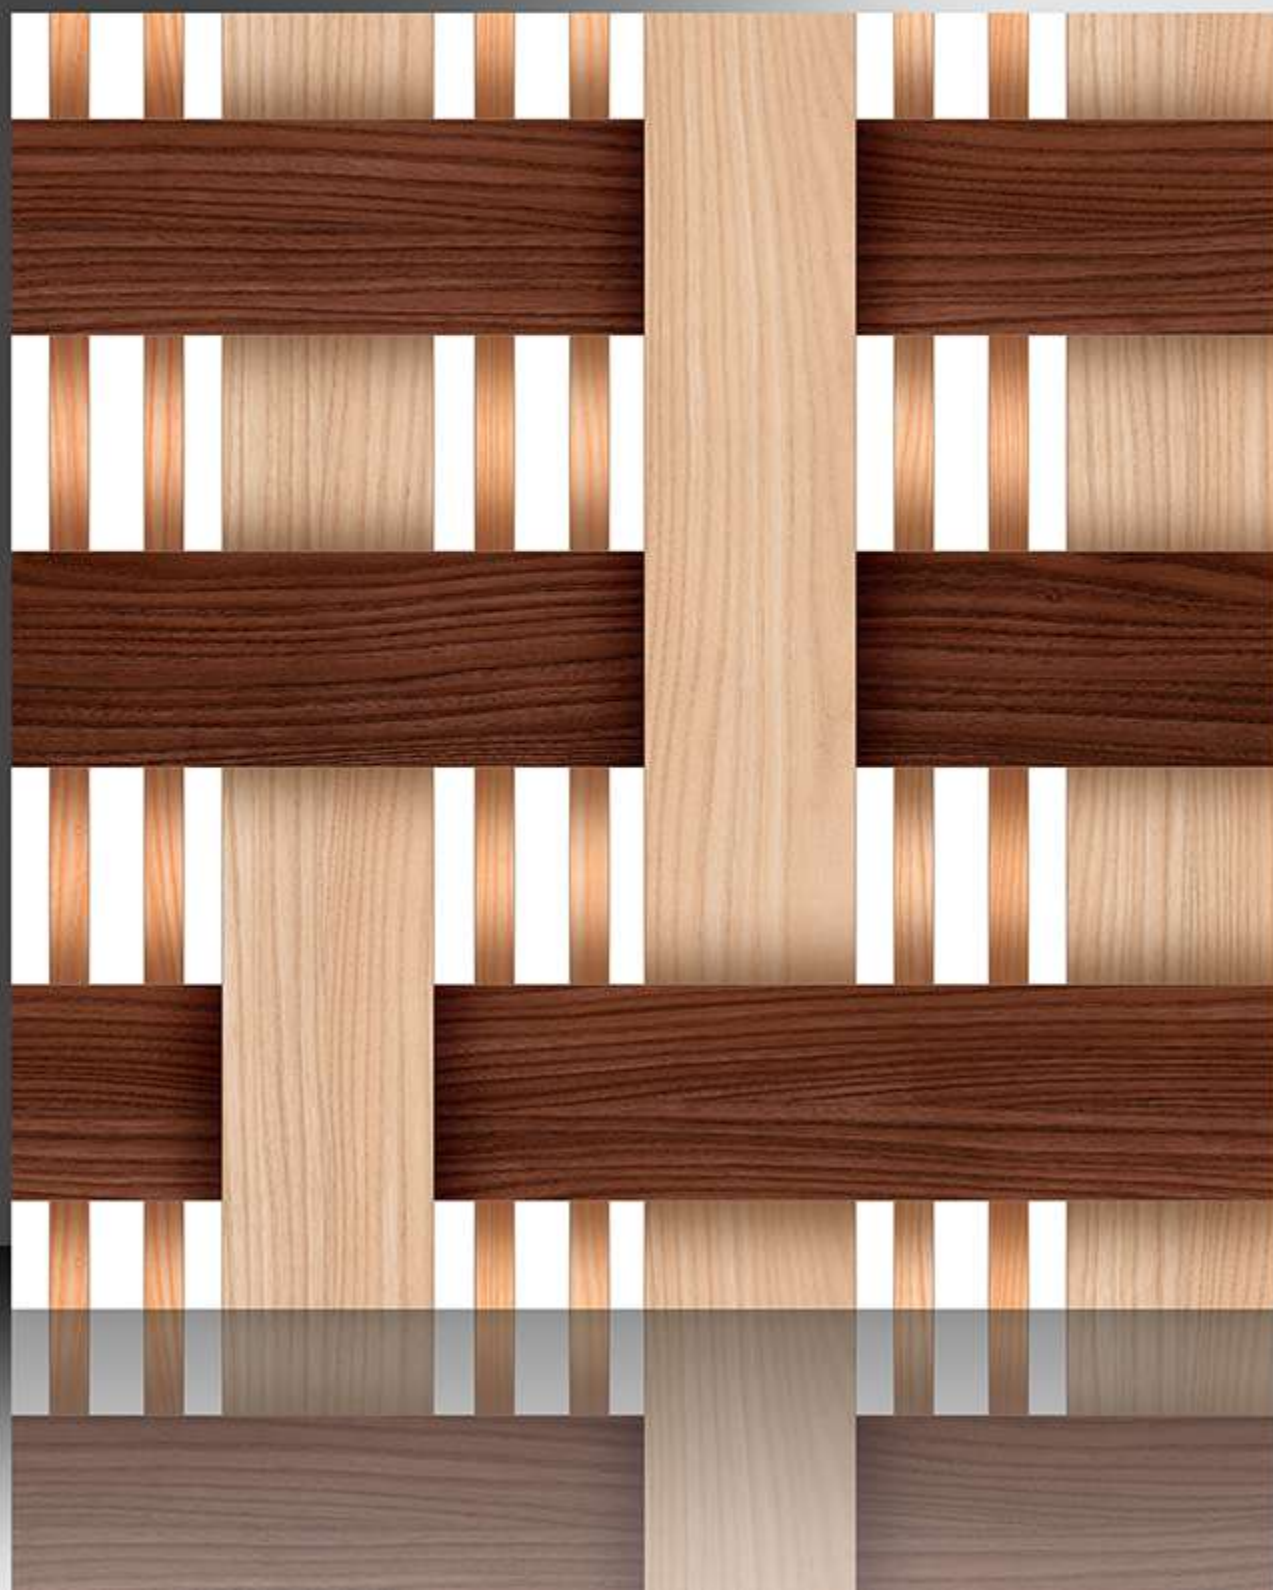

WHITE BODY

PORCELAIN TILES

600X600 mm