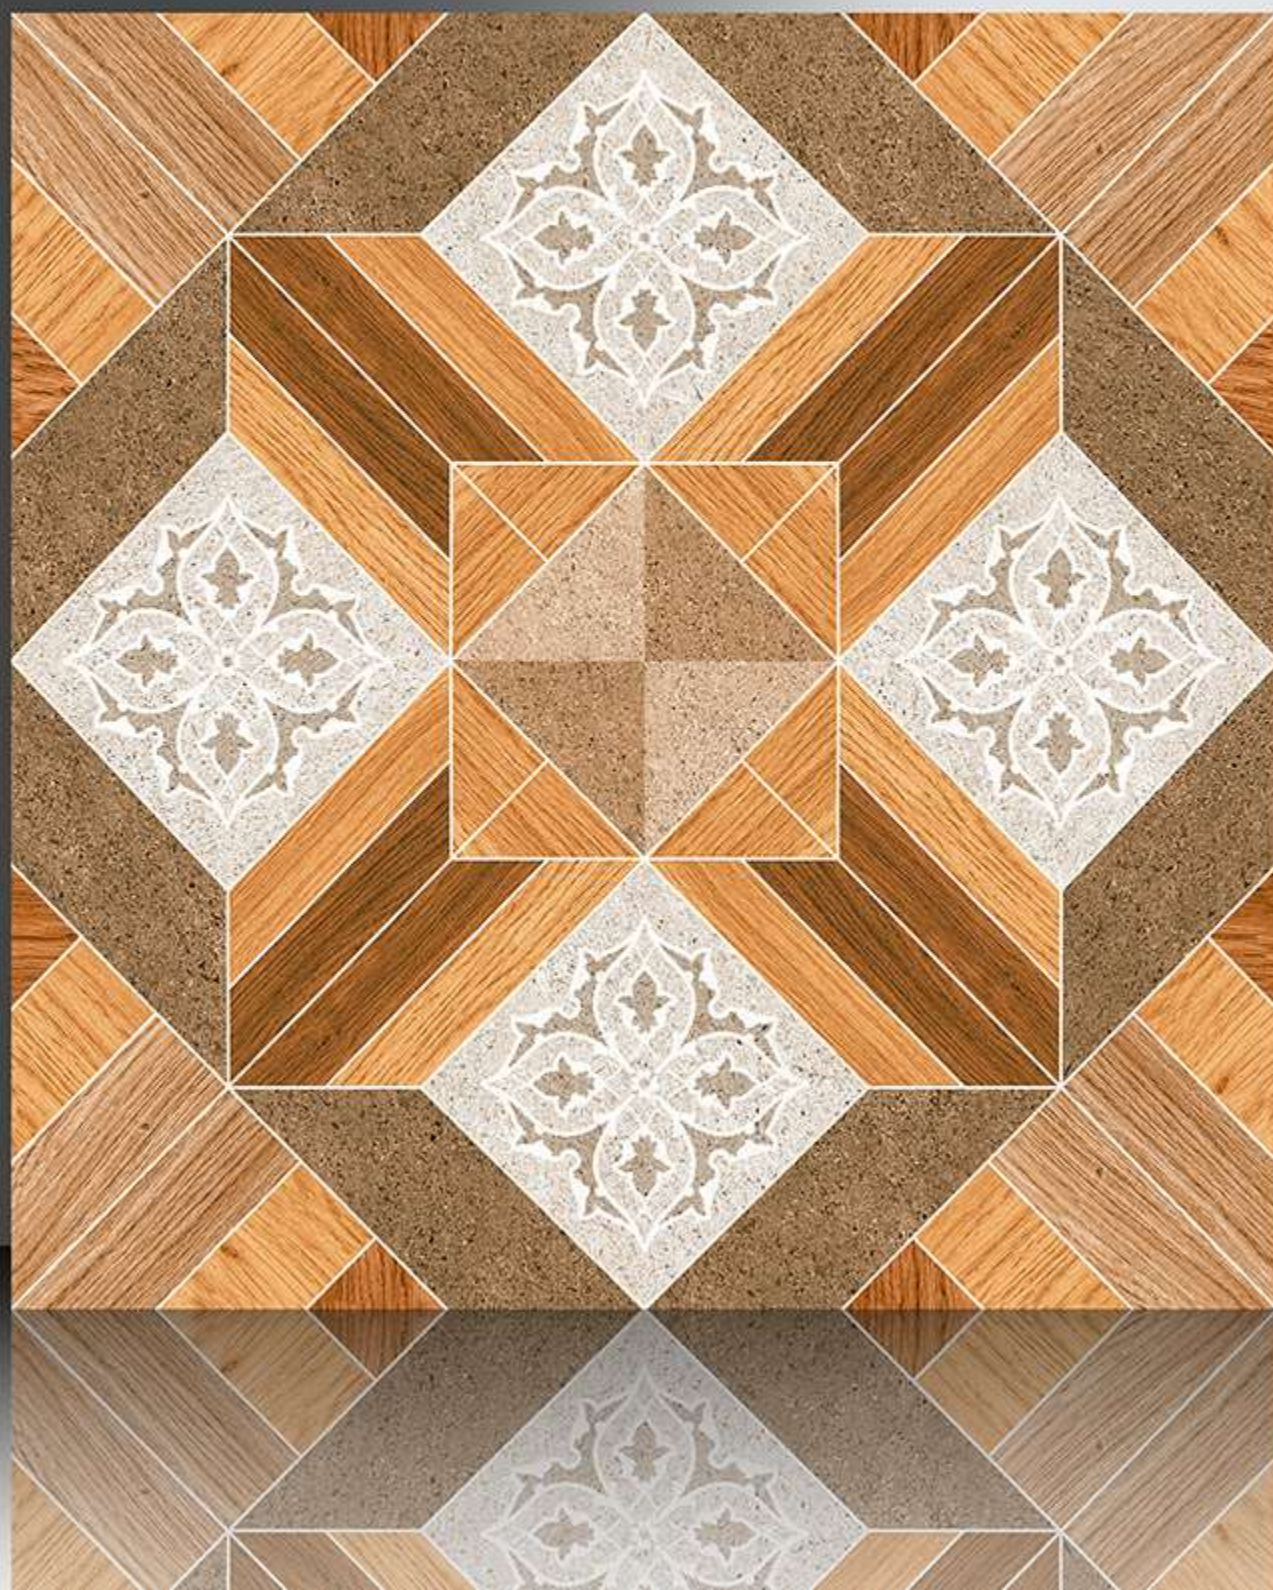

1052

GALICHA SERIES

WHITE BODY

PORCELAIN TILES

600X600 mm

1053

GALICHA SERIES

WHITE BODY