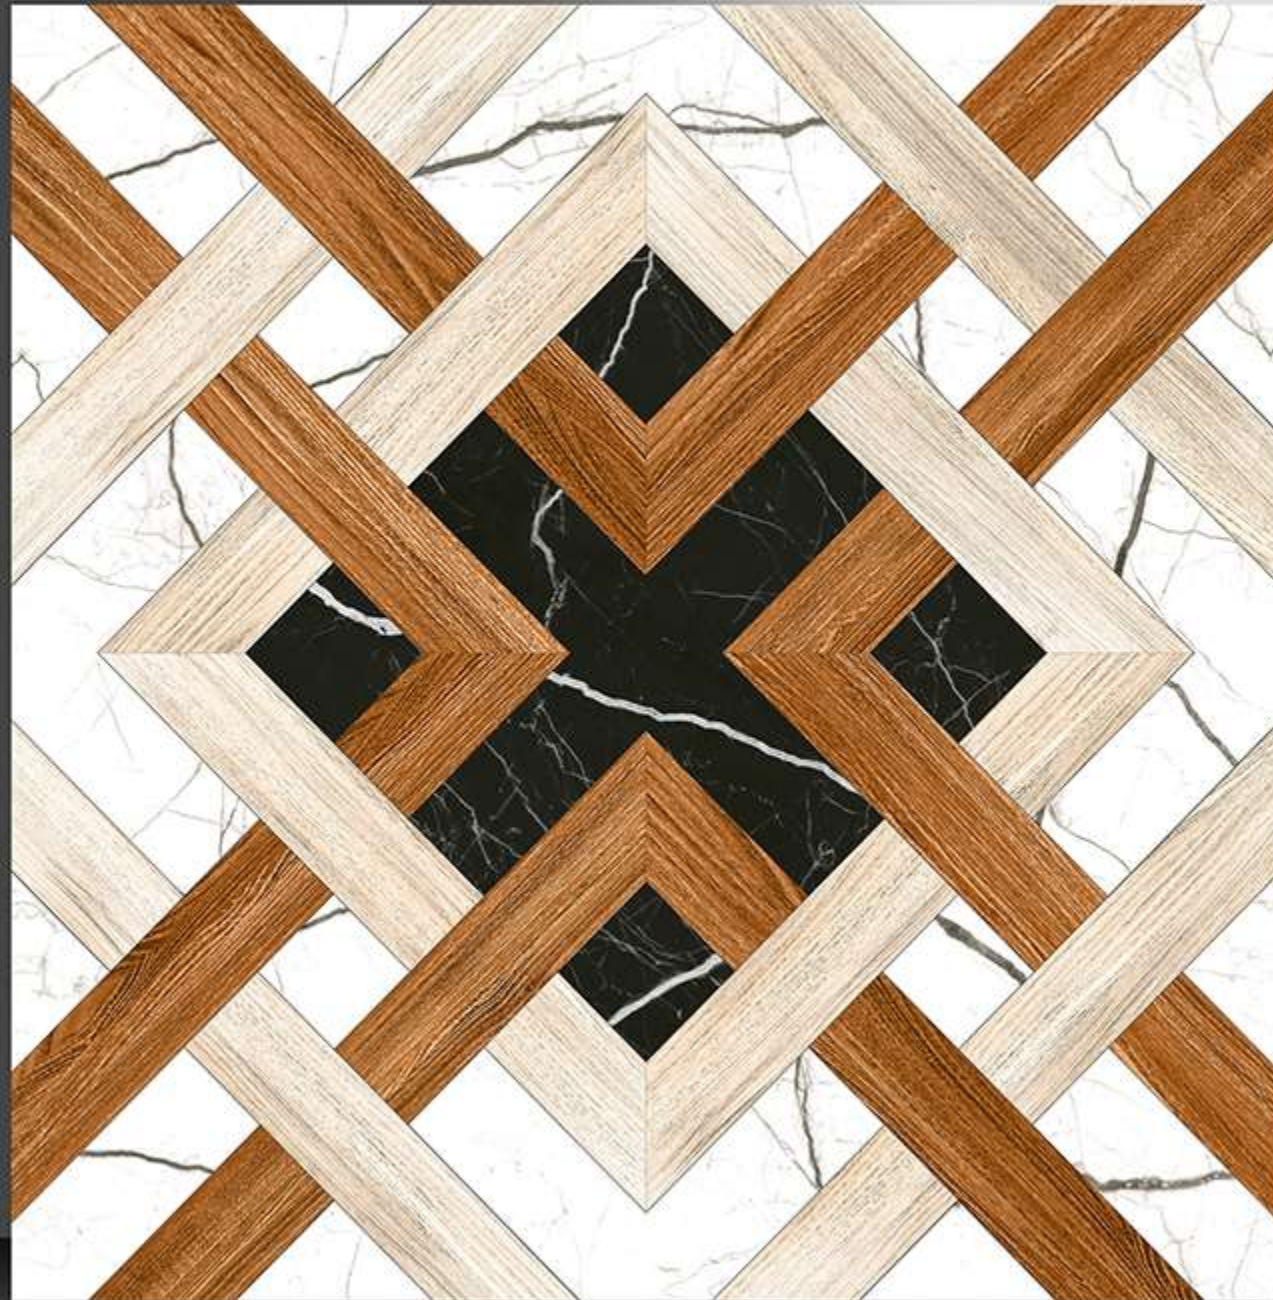

GALICHA SERIES

WHITE BODY

PORCELAIN TILES

600X600 mm

1066

GALICHA SERIES

WHITE BODY

PORCELAIN TILES