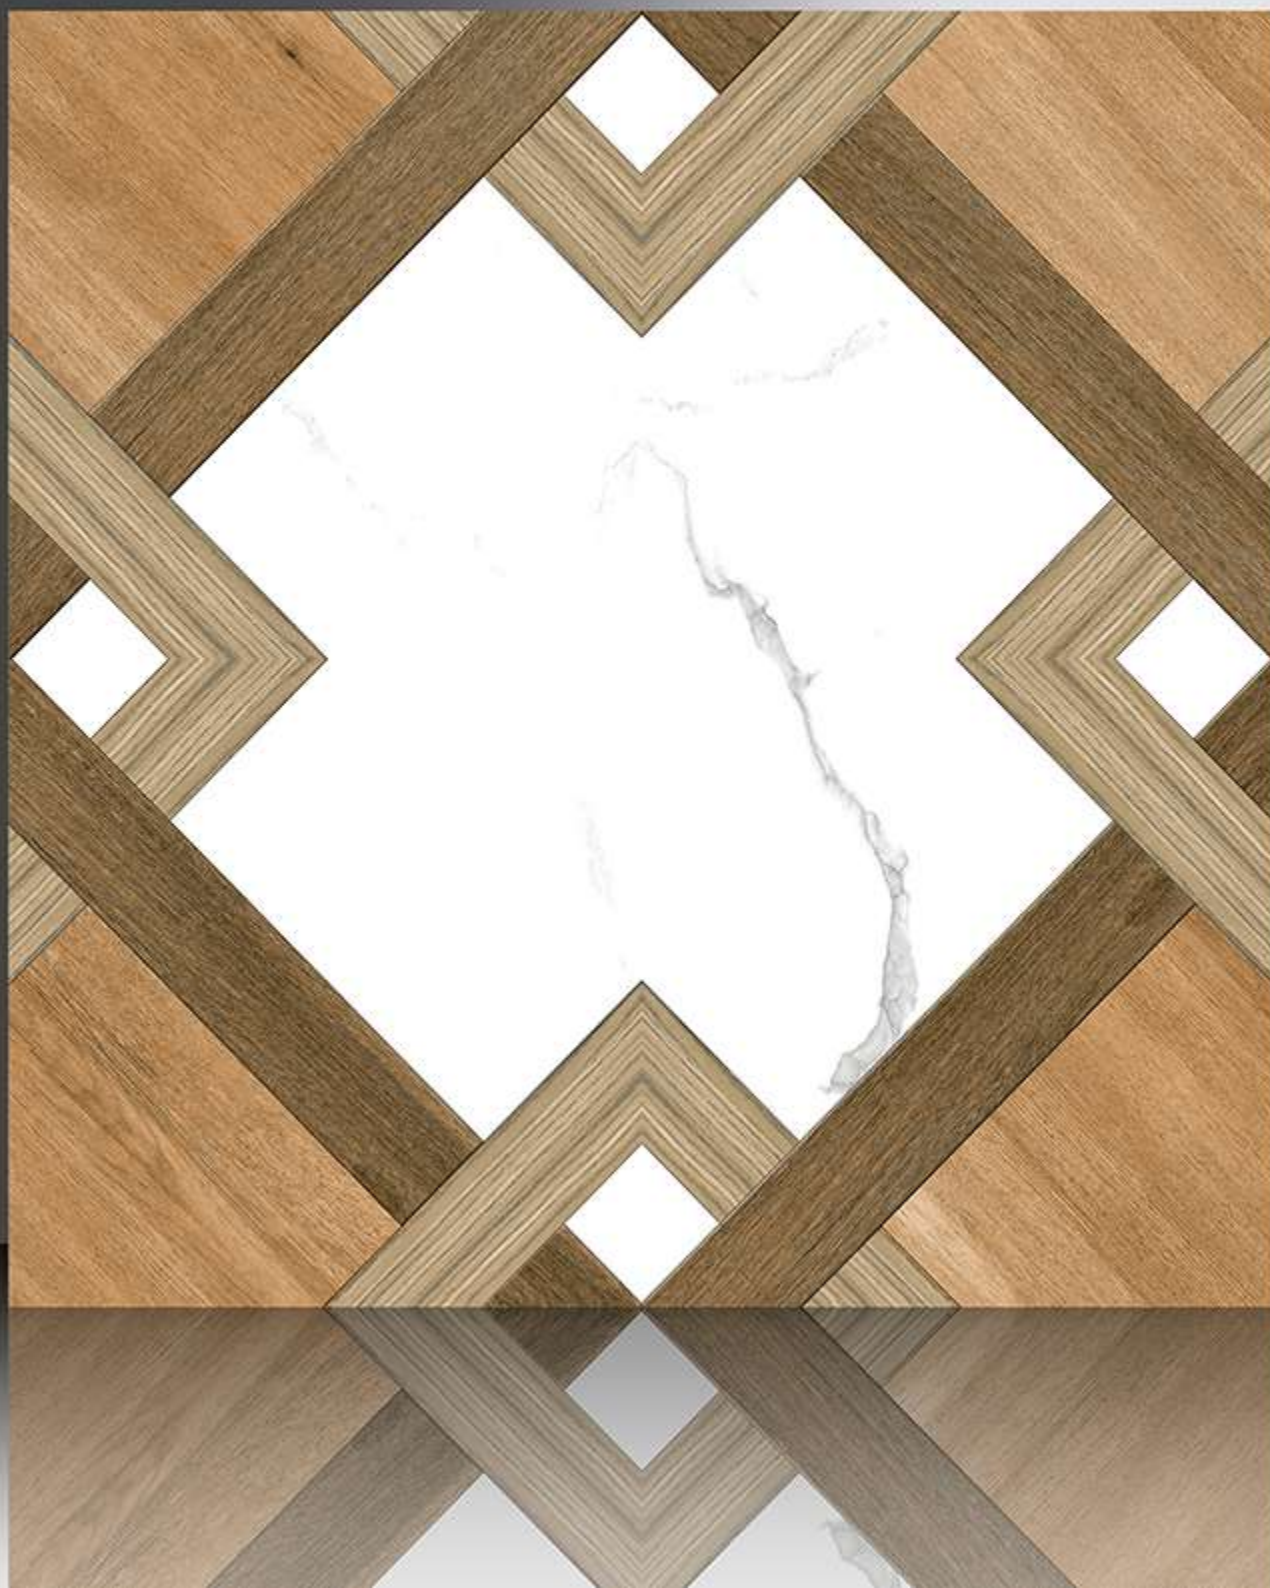

600X600 mm

1149

GALICHA SERIES

WHITE BODY

PORCELAIN TILES

600X600 mm

1150

GALICHA SERIES