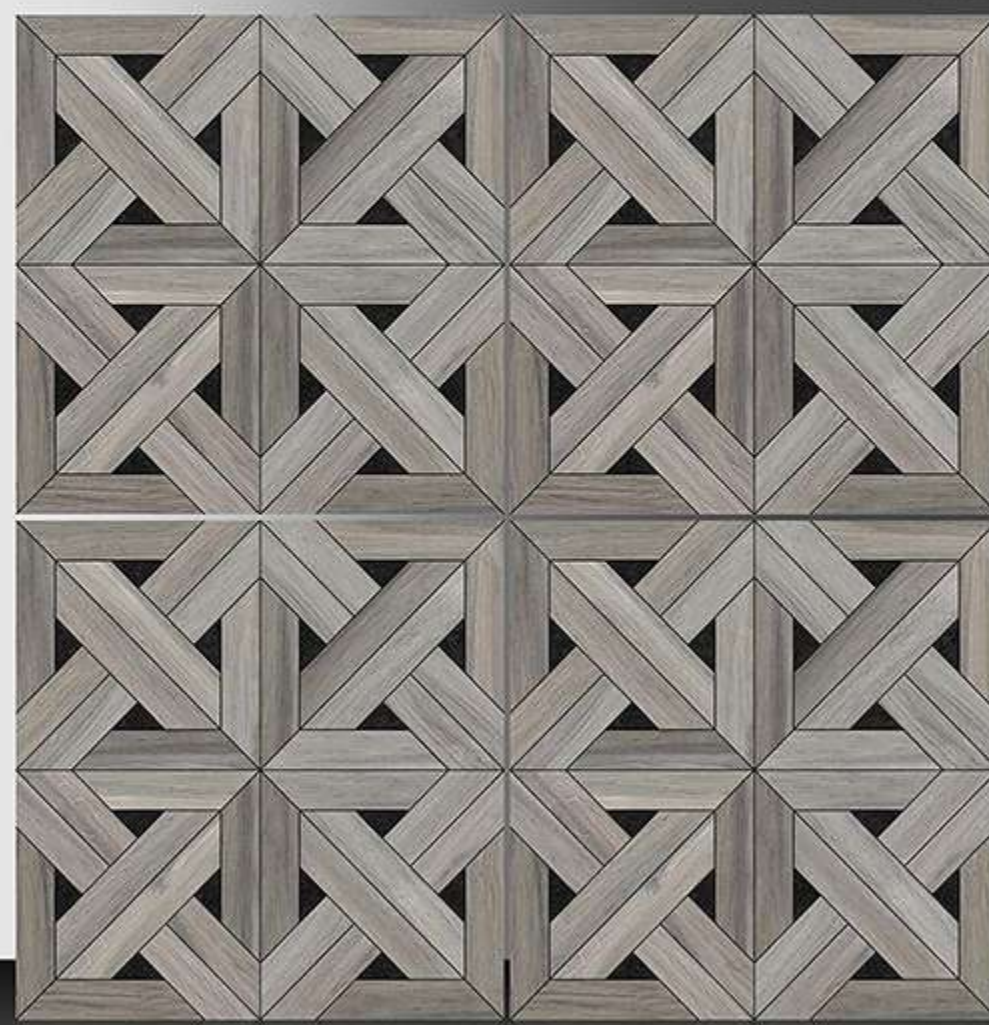

1096

GALICHA SERIES