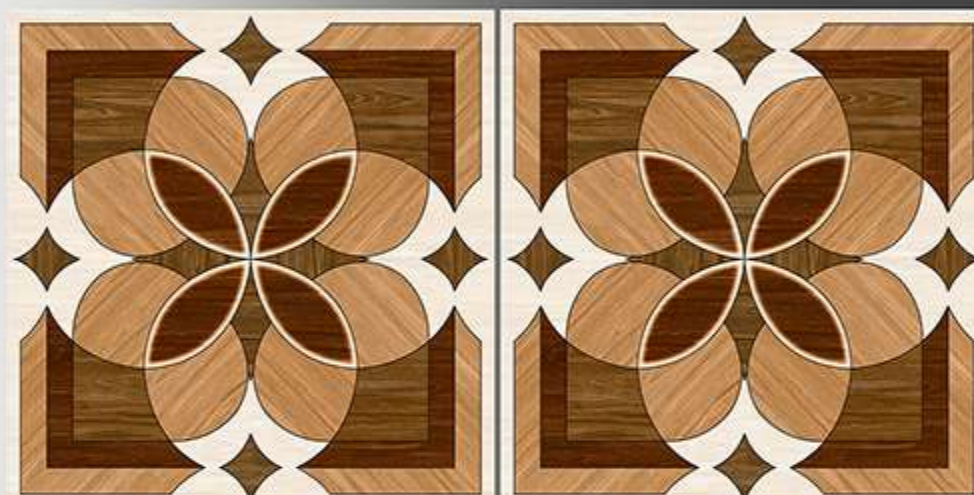

1104

GALICHA SERIES

WHITE BODY

PORCELAIN TILES

600X600 mm

1105

GALICHA SERIES

WHITE BODY