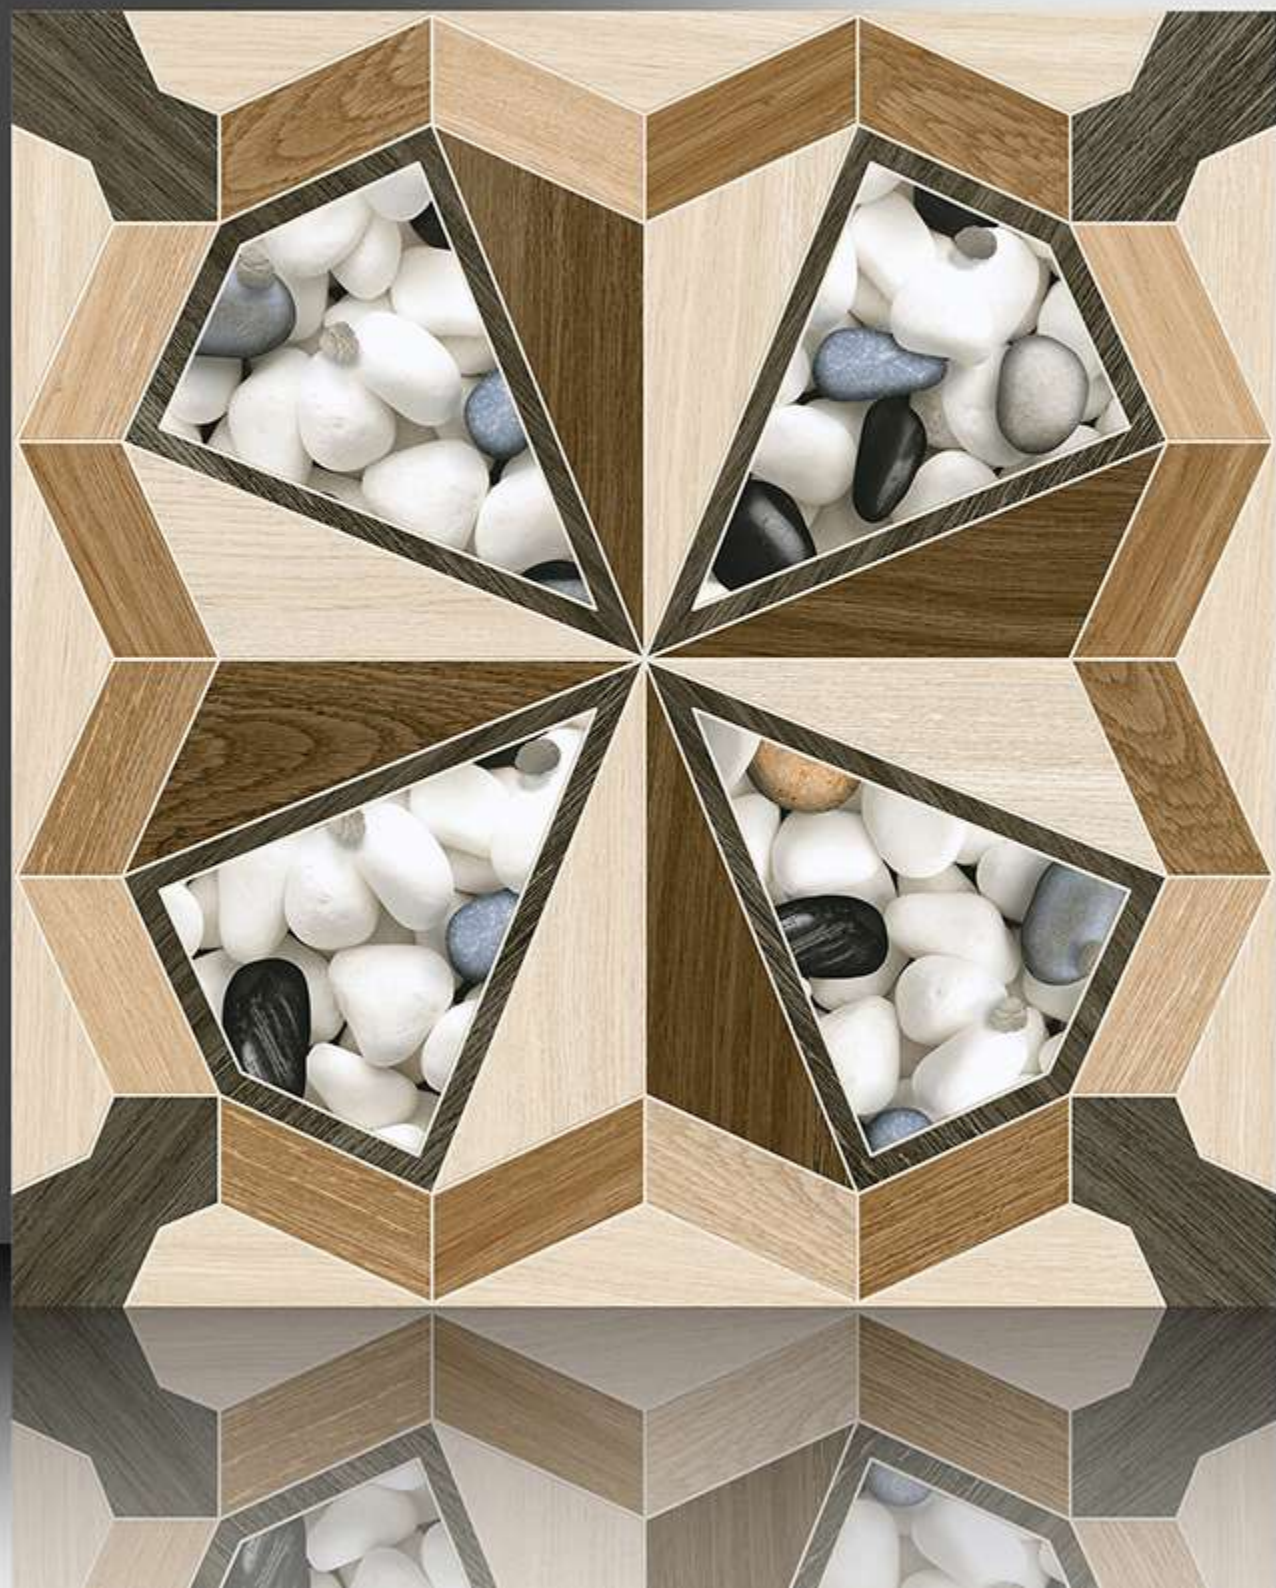

WHITE BODY

PORCELAIN TILES

600X600 mm