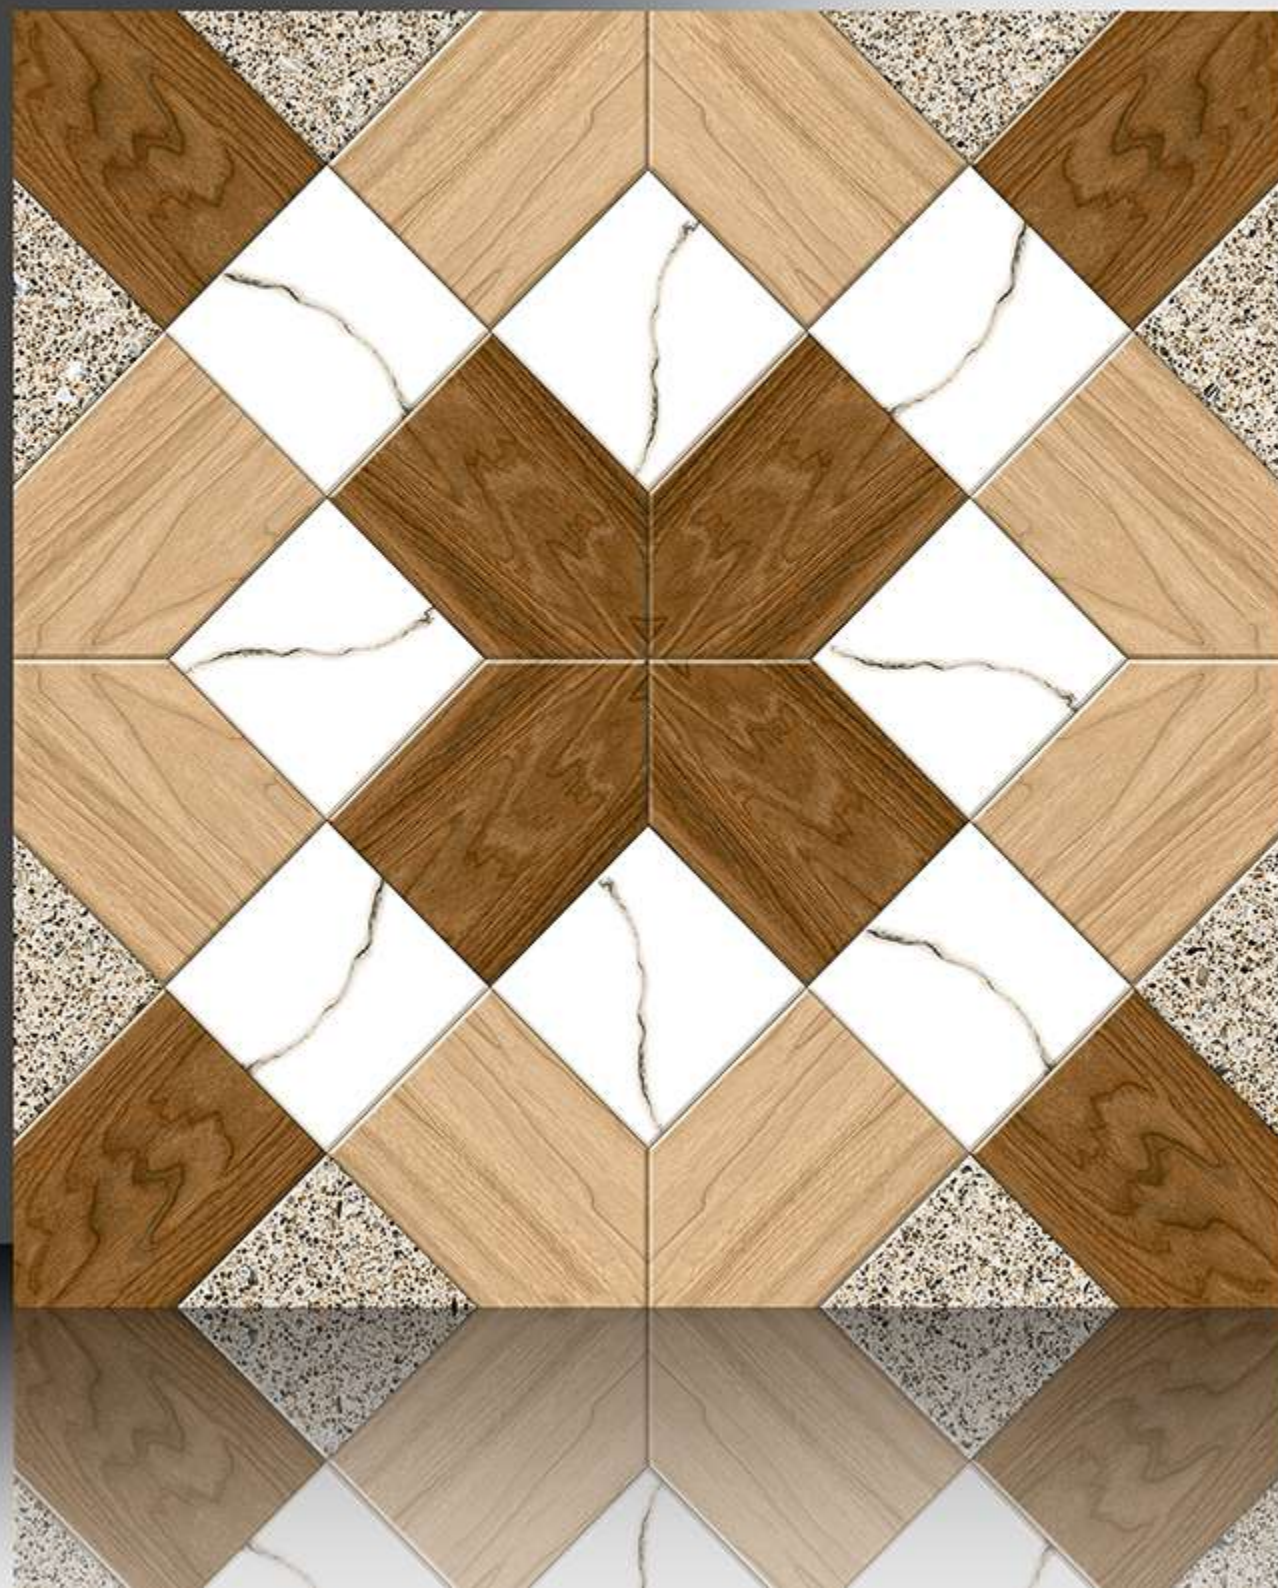

WHITE BODY

PORCELAIN TILES

600X600 mm