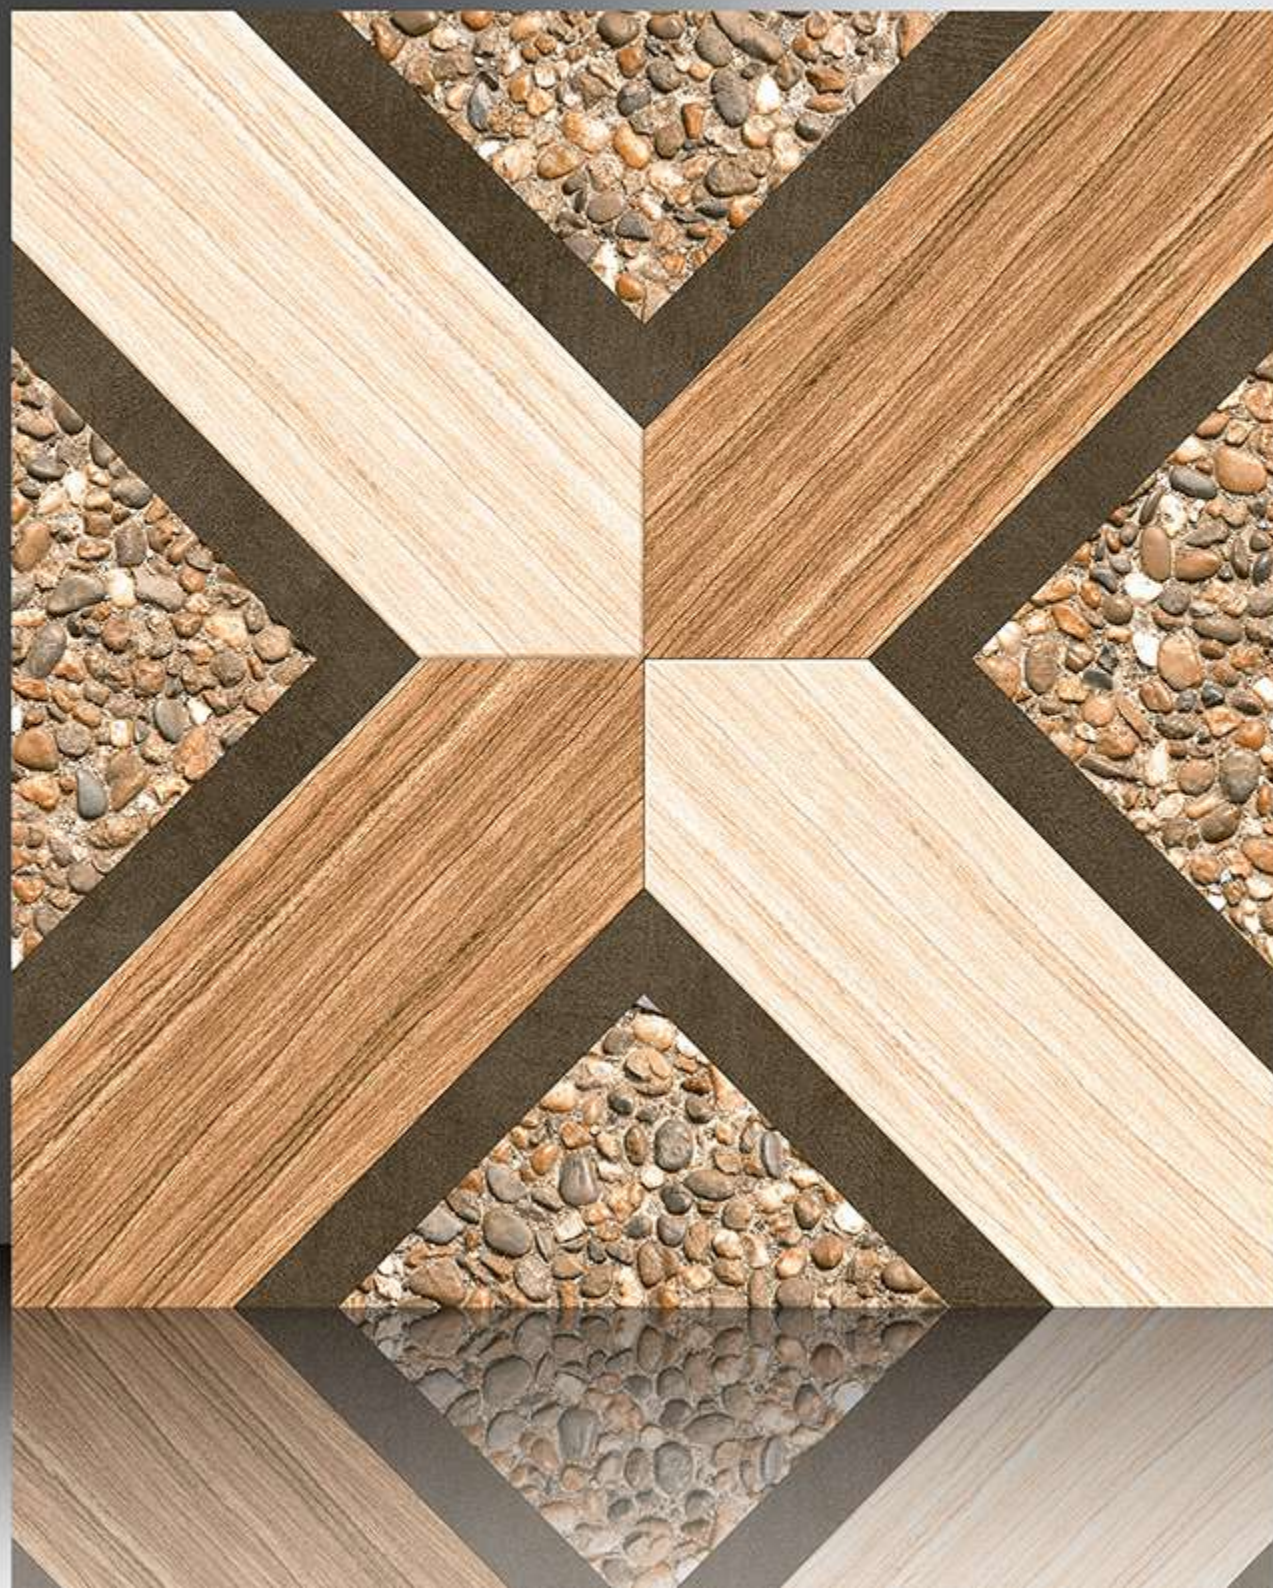

WHITE BODY

PORCELAIN TILES

600X600 mm