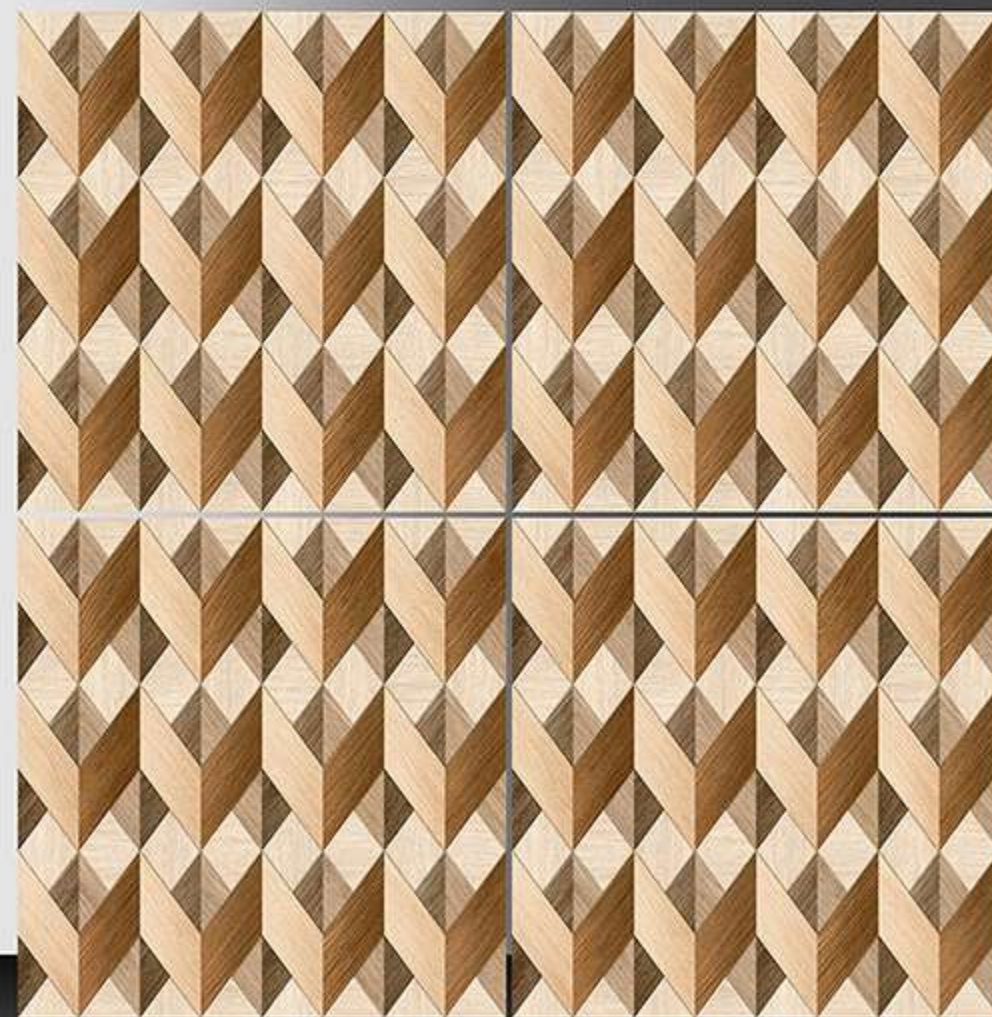

1202

GALICHA SERIES