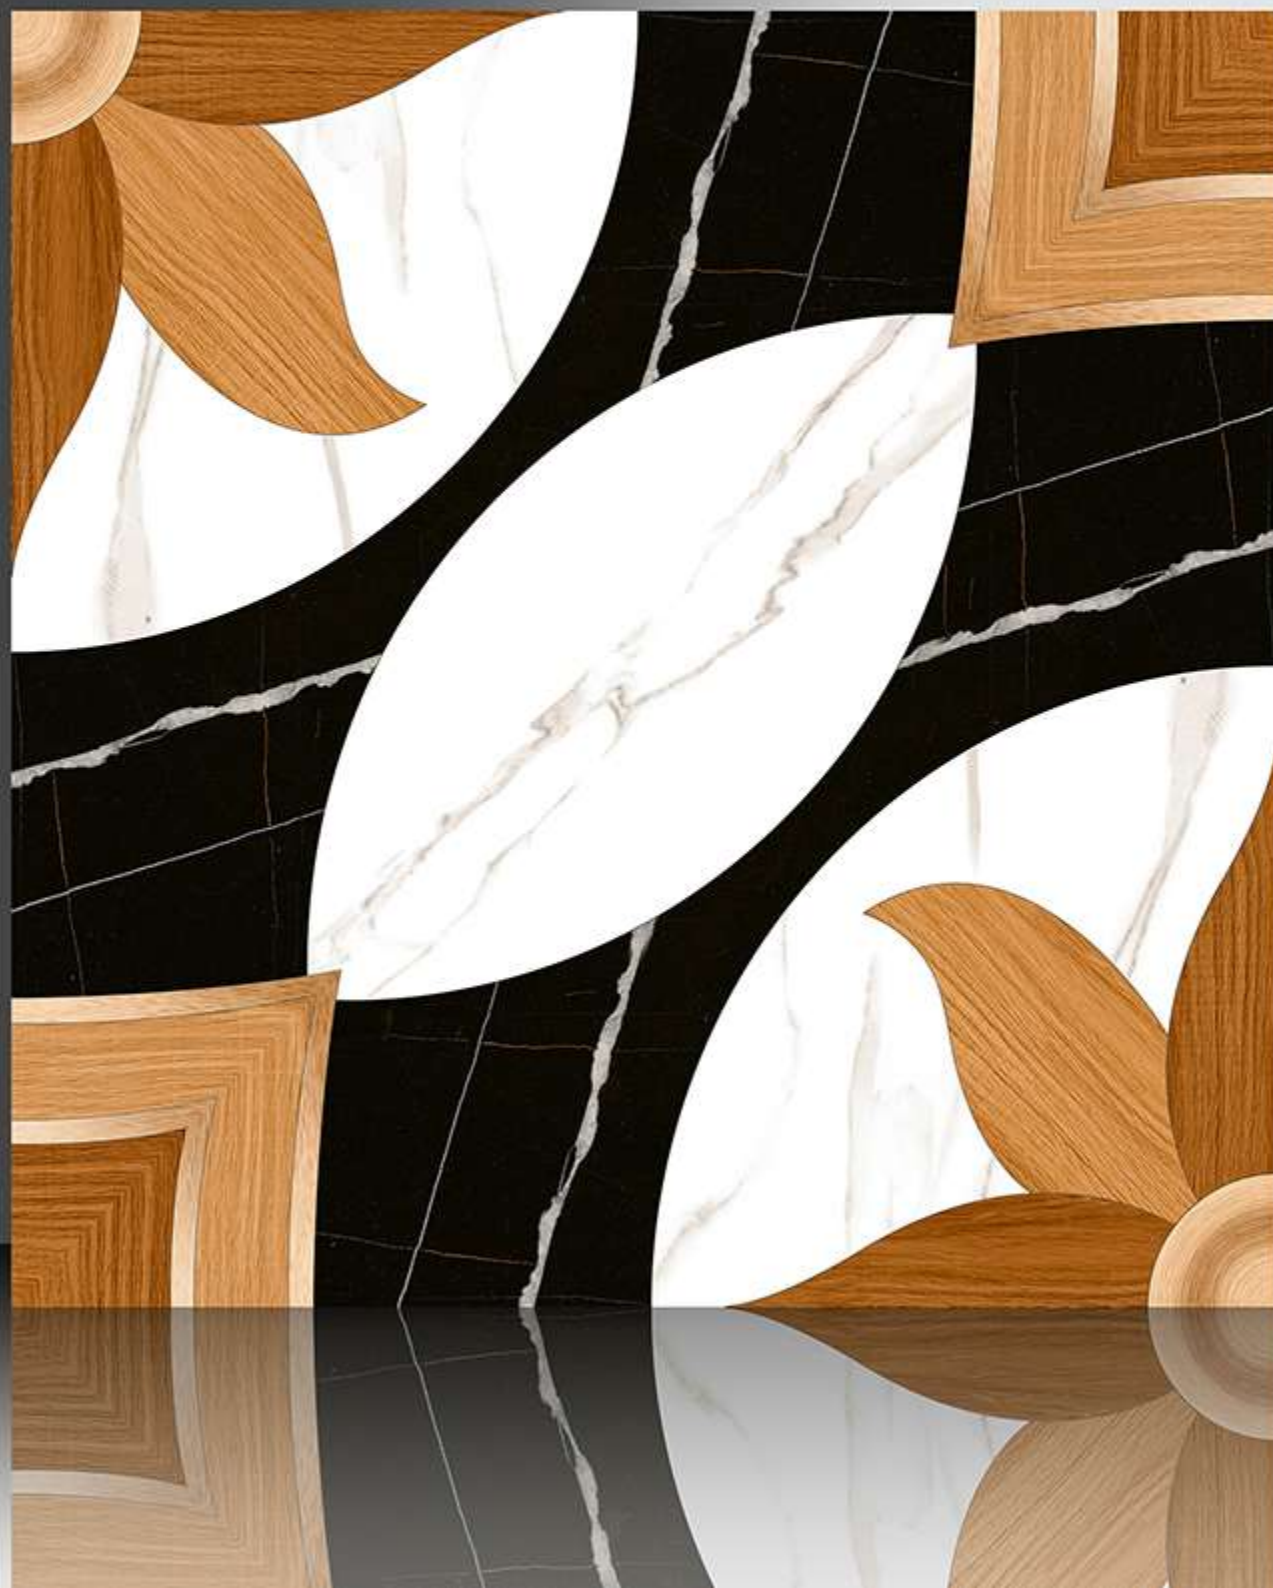

WHITE BODY

PORCELAIN TILES

600X600 mm