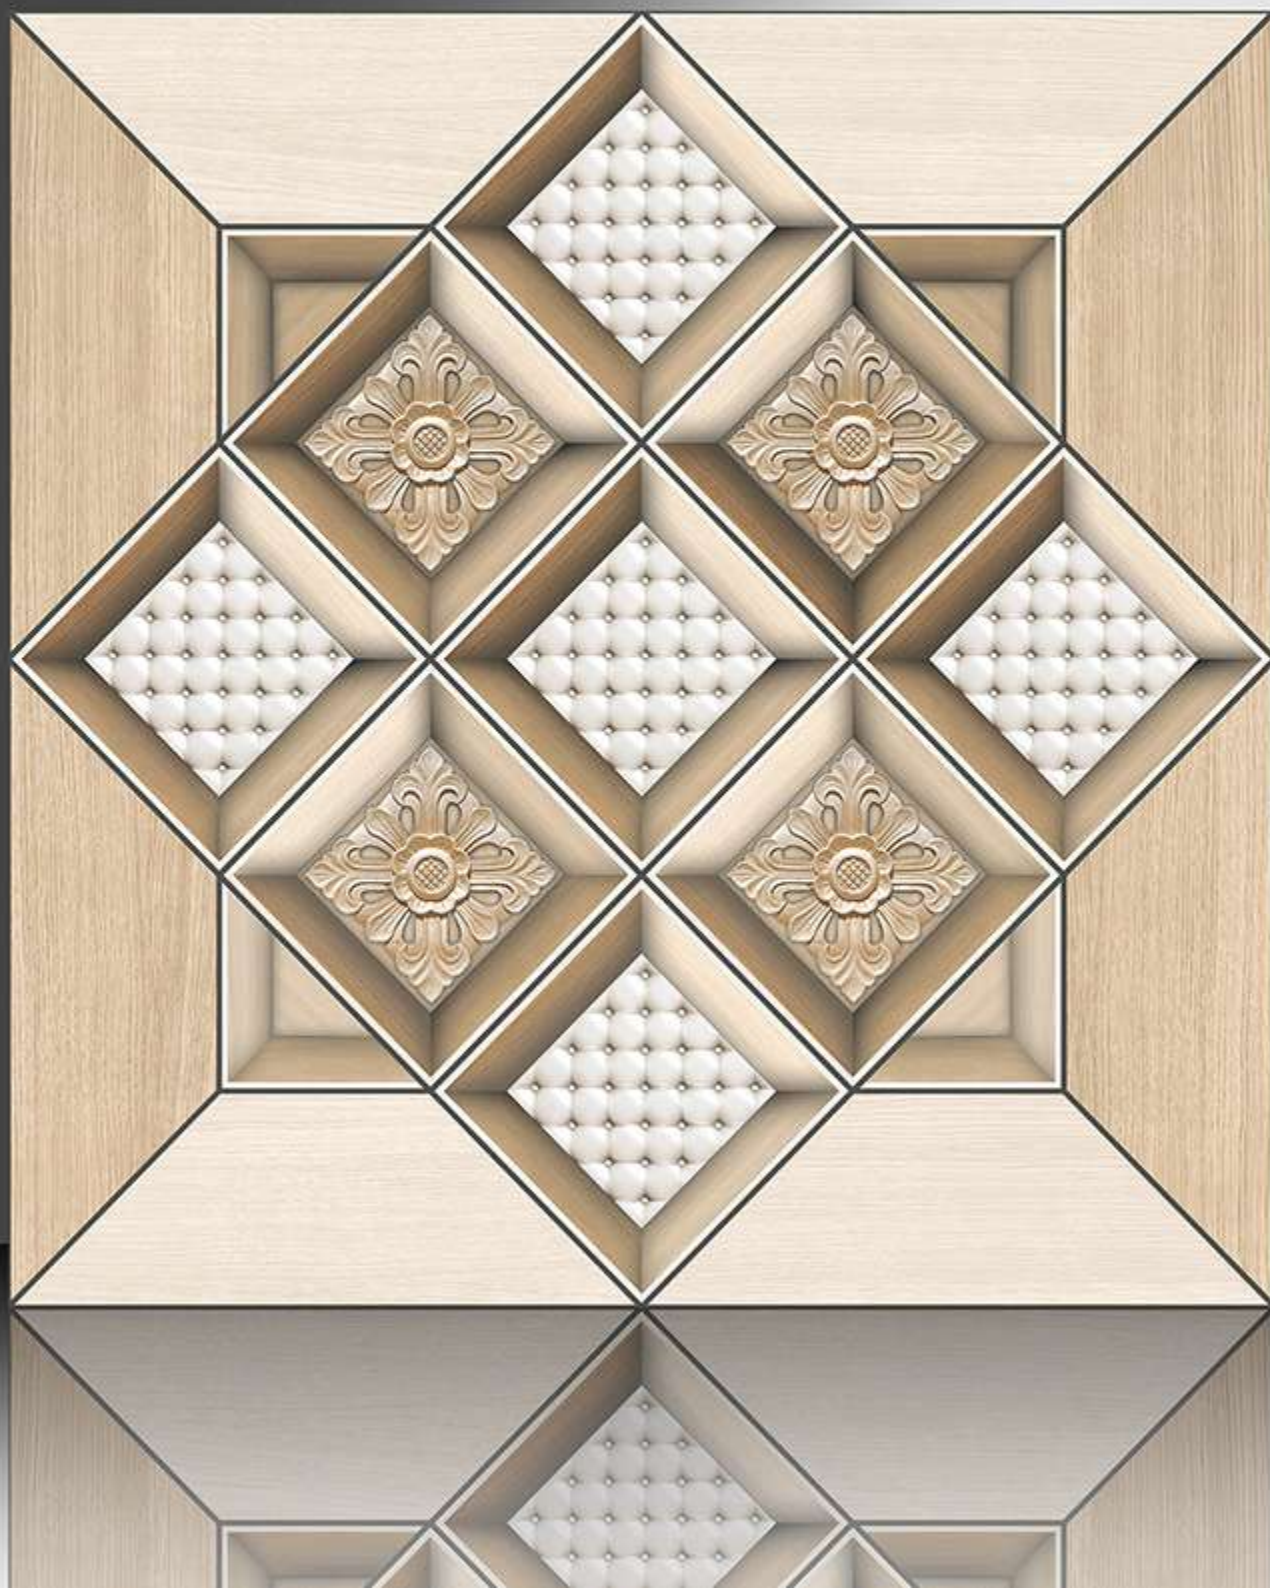

WHITE BODY

PORCELAIN TILES

600X600 mm

1119

GALICHA SERIES

WHITE BODY

PORCELAIN TILES

600X600 mm