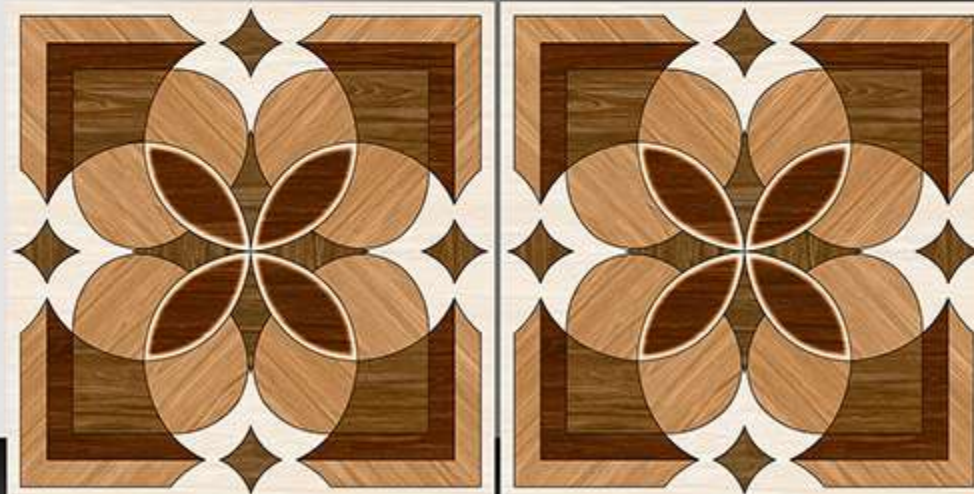

1104

GALICHA SERIES

WHITE BODY

PORCELAIN TILES

600X600 mm

1105

GALICHA SERIES

WHITE BODY