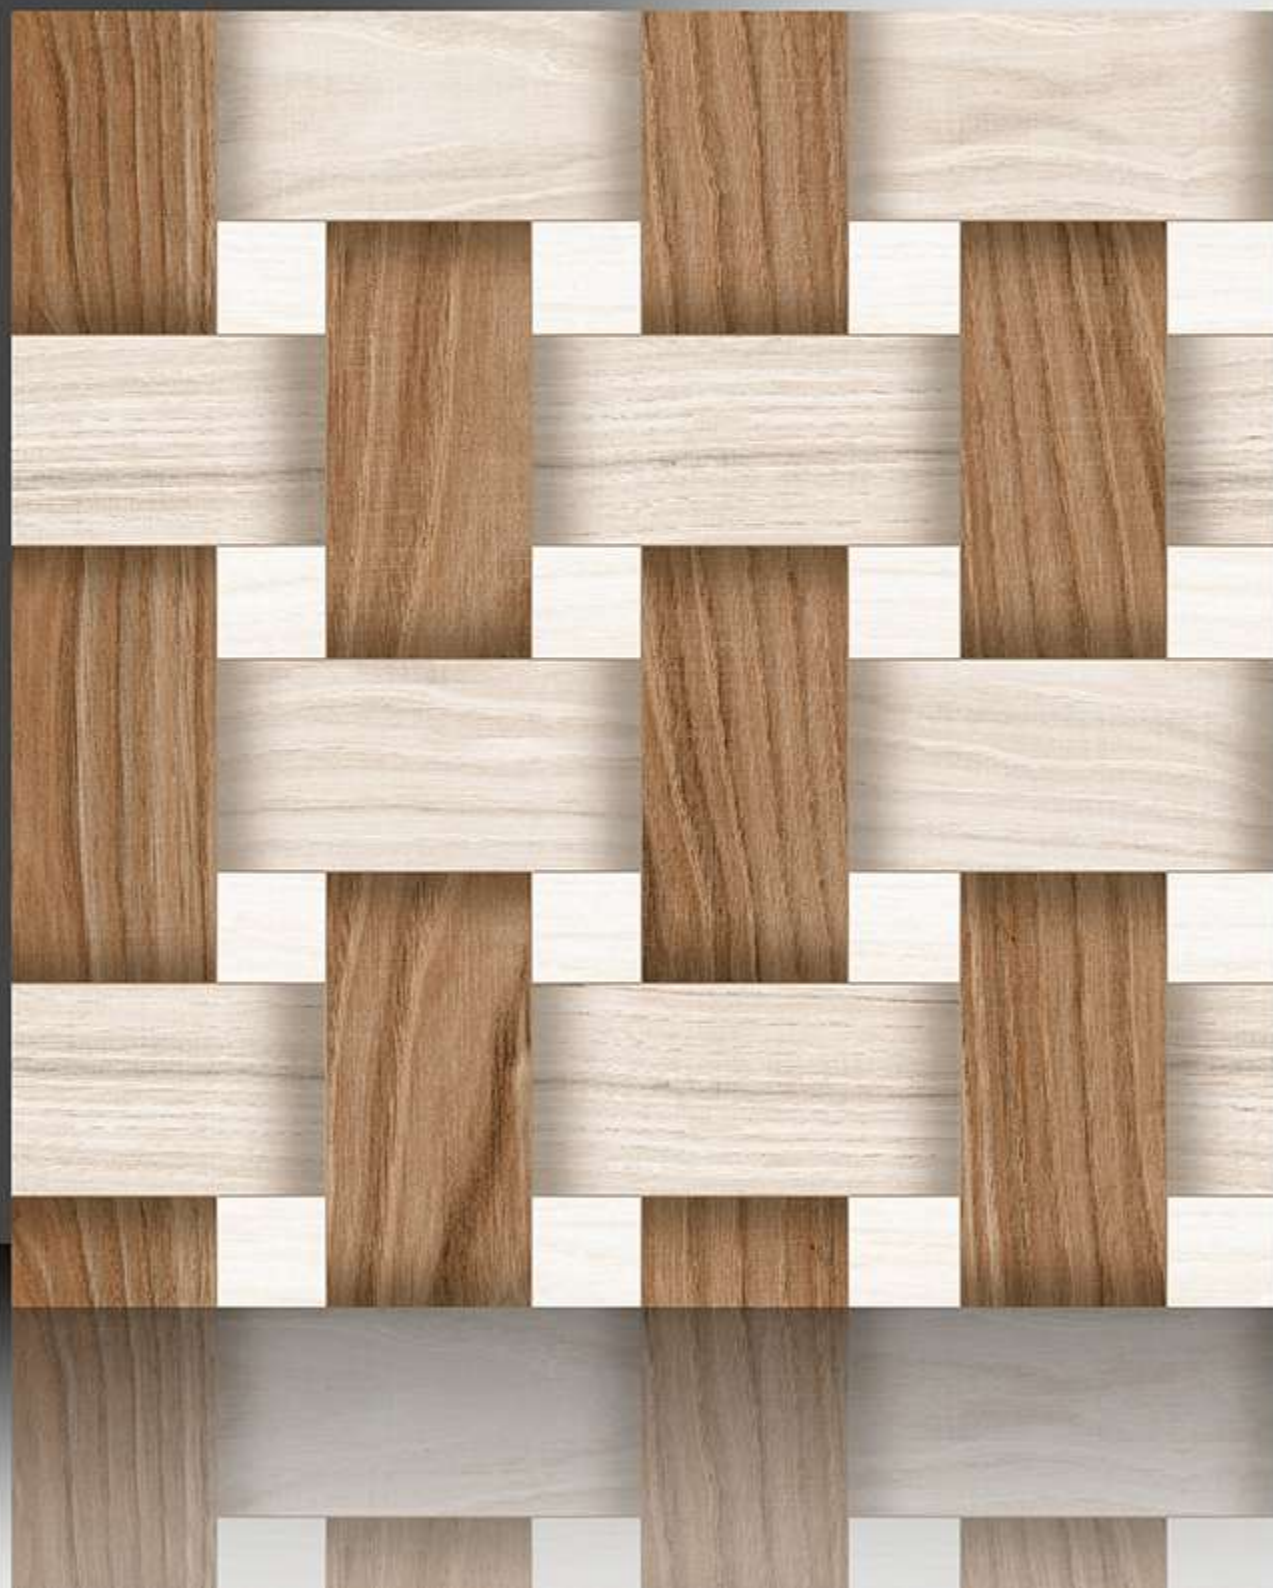

GALICHA SERIES

WHITE BODY

PORCELAIN TILES

600X600 mm

1108

GALICHA SERIES

WHITE BODY

PORCELAIN TILES