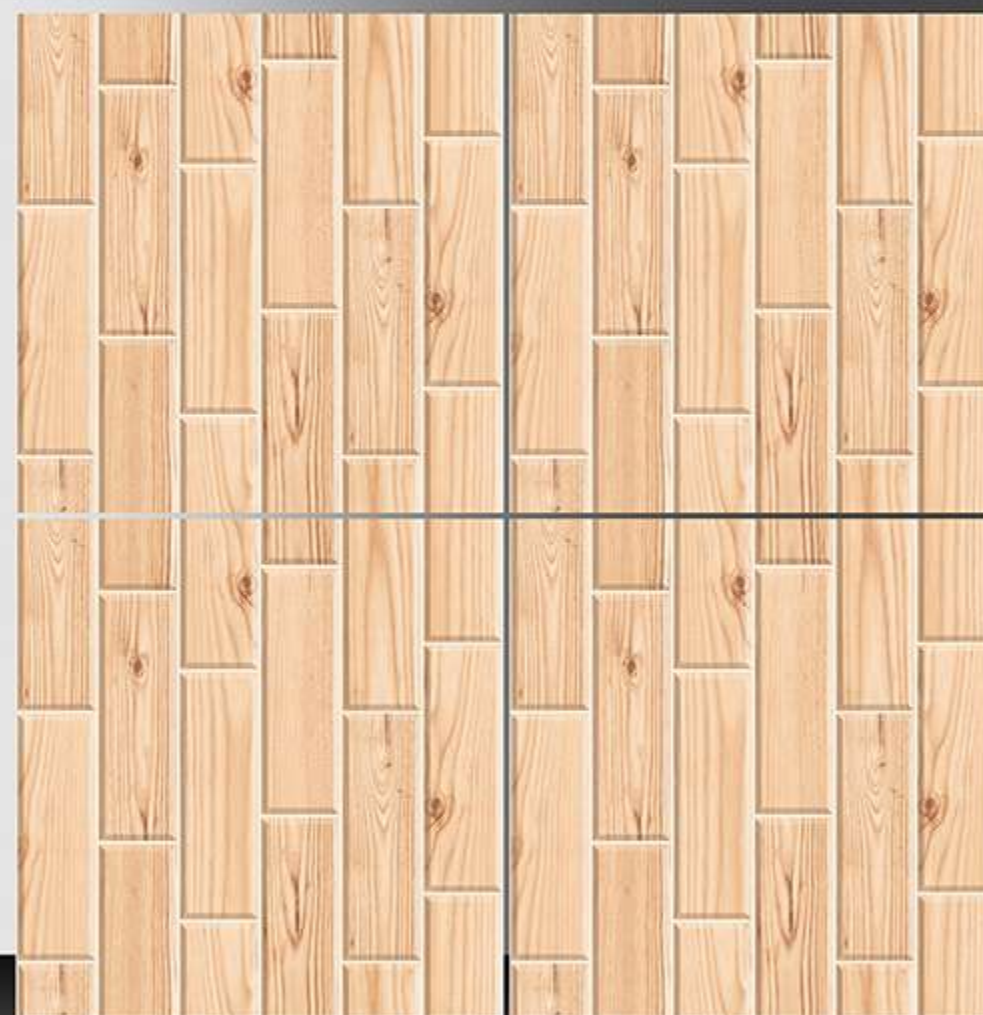

600X600 mm

1162

GALICHA SERIES

WHITE BODY

PORCELAIN TILES

600X600 mm

1163

GALICHA SERIES