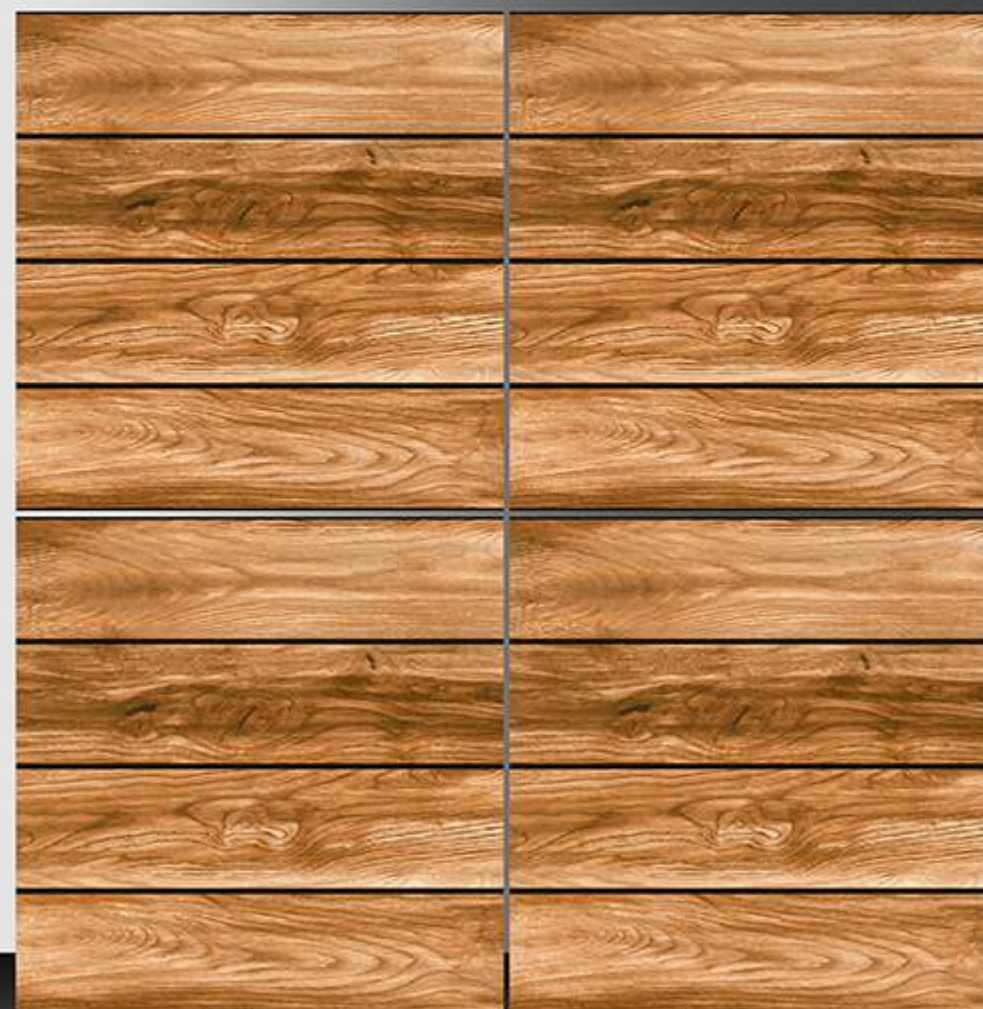

1117

GALICHA SERIES