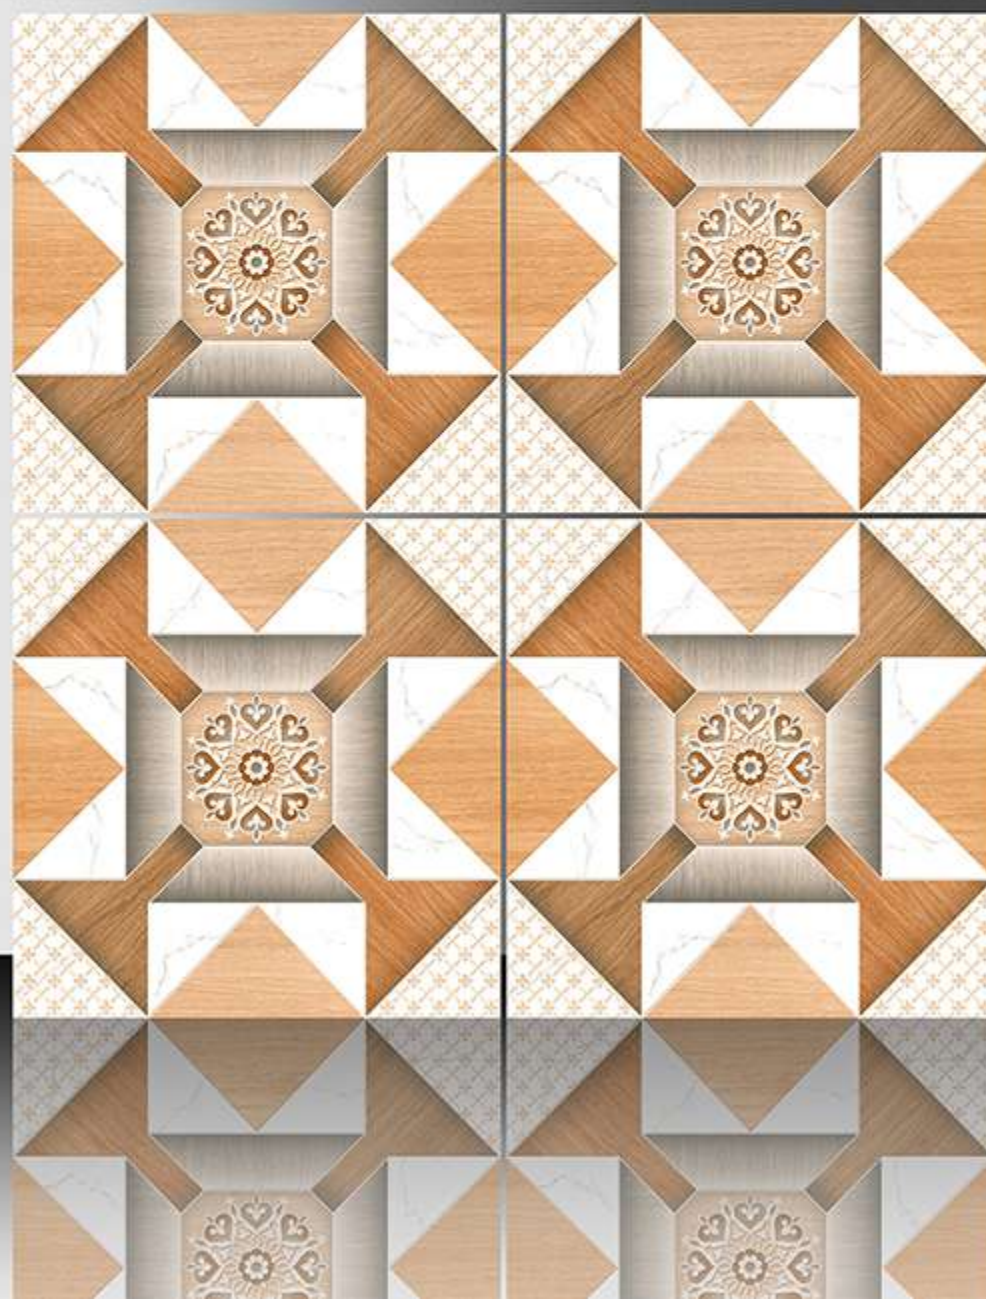

WHITE BODY

PORCELAIN TILES

600X600 mm

1143

GALICHA SERIES

WHITE BODY

PORCELAIN TILES

600X600 mm