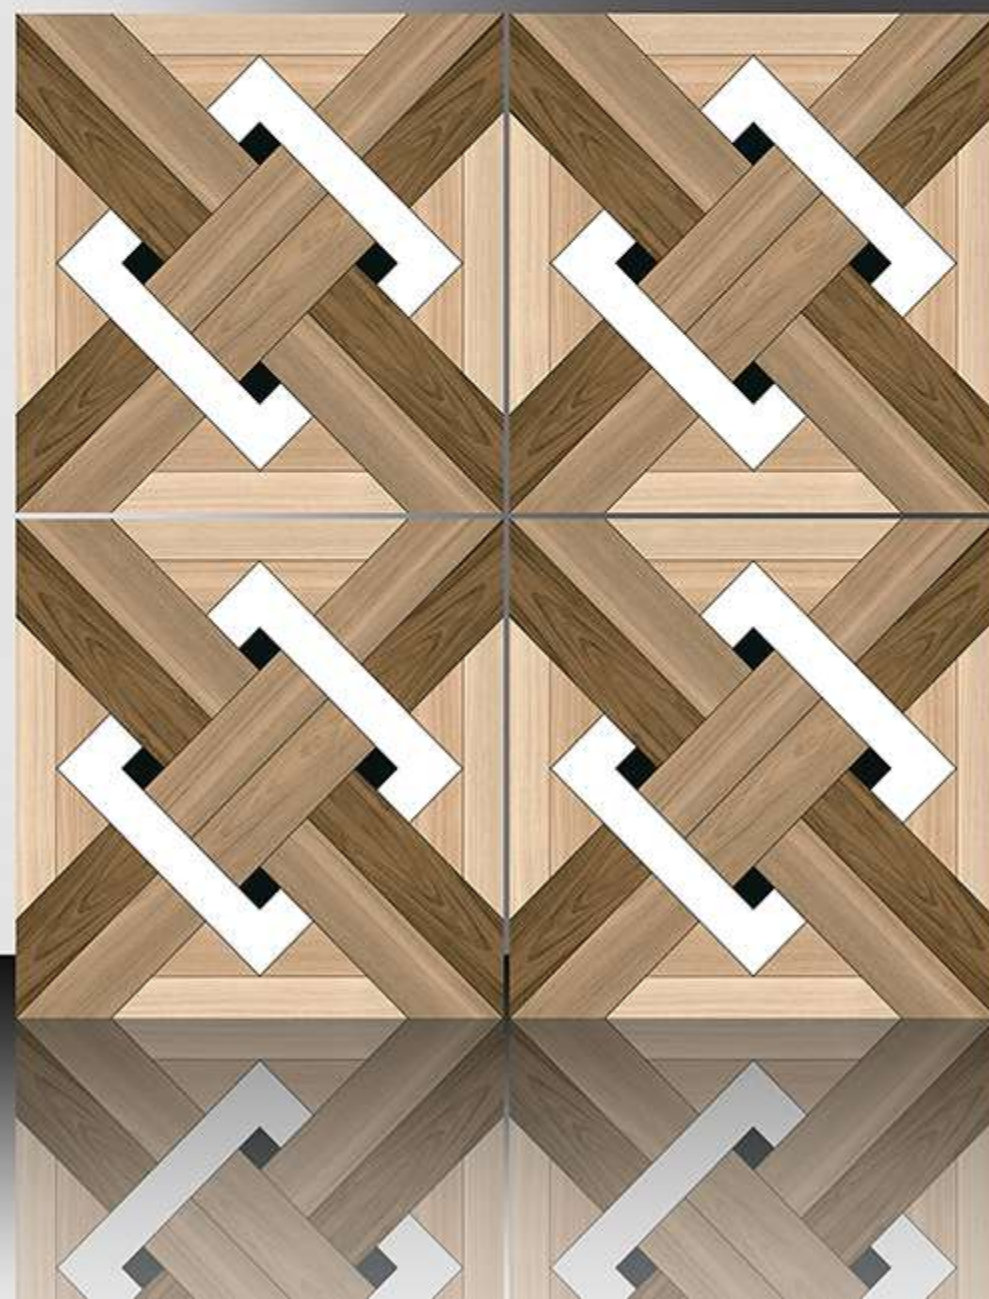

1159

GALICHA SERIES