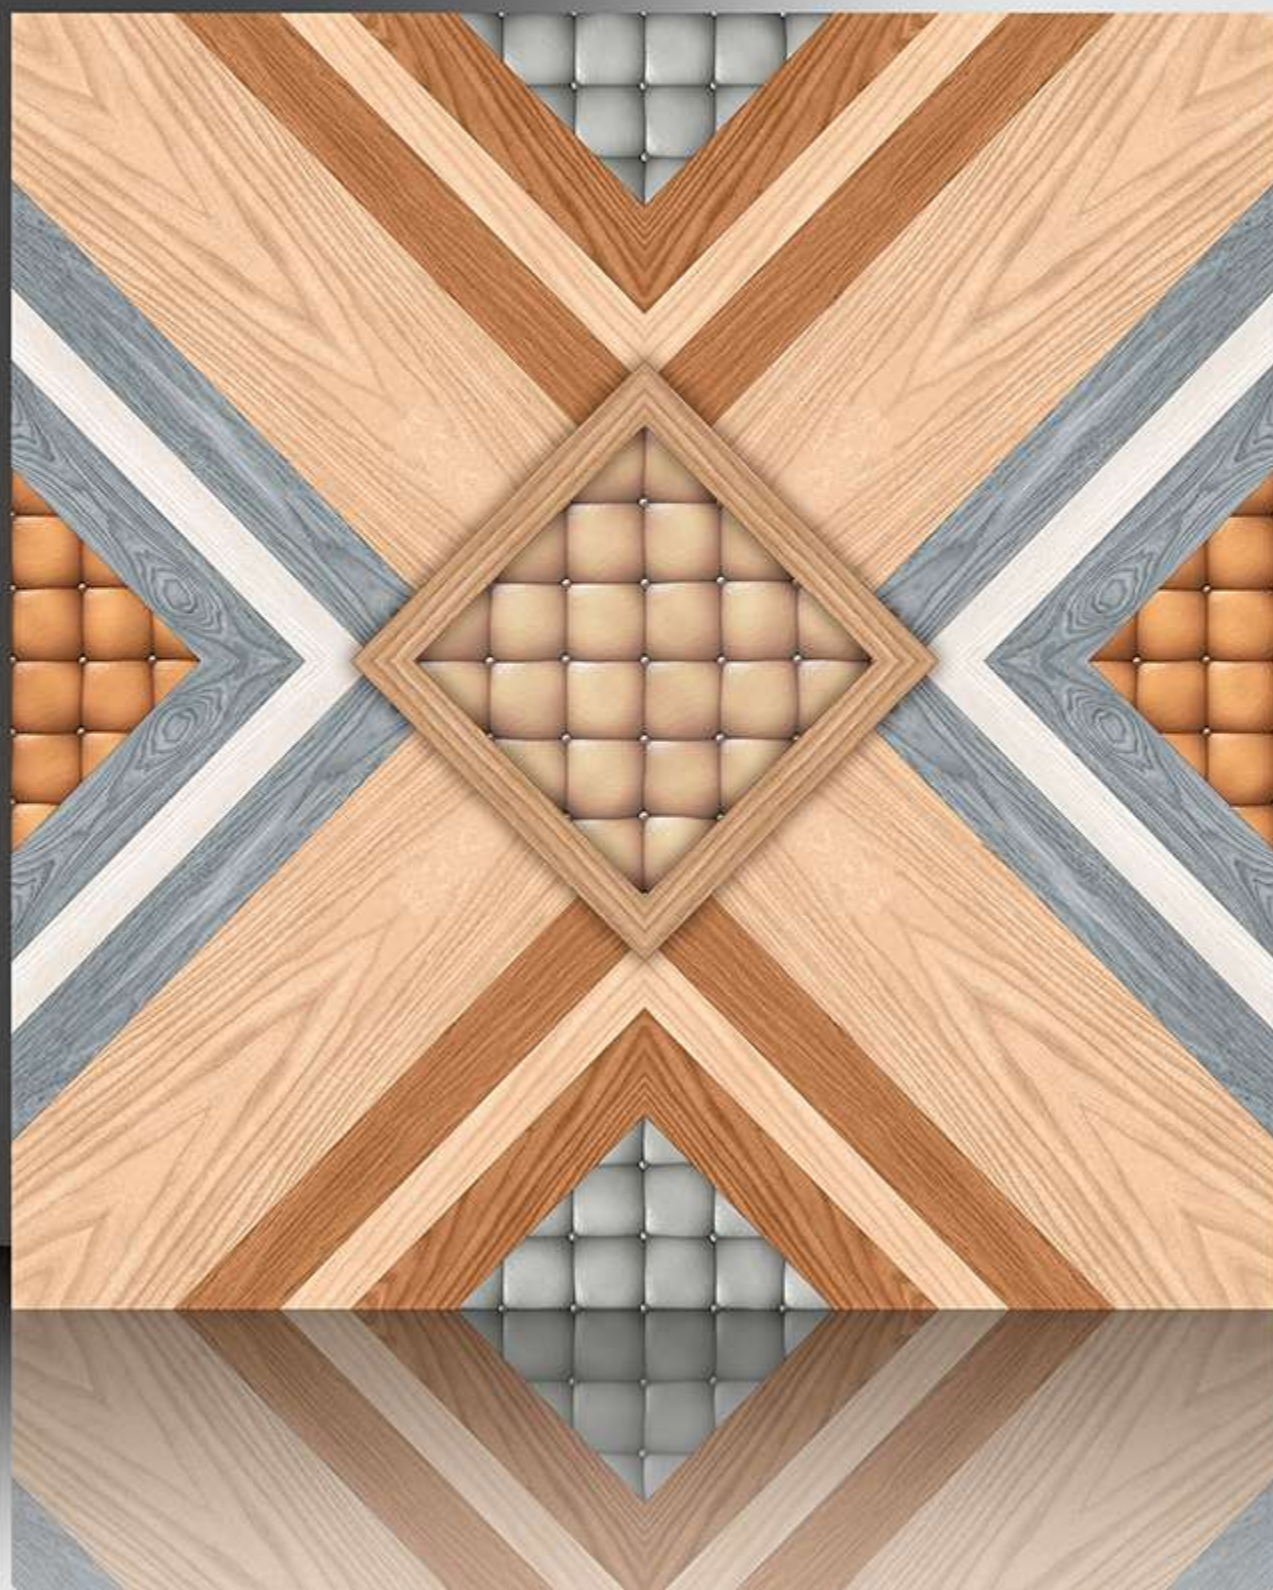

WHITE BODY

PORCELAIN TILES
600X600 mm