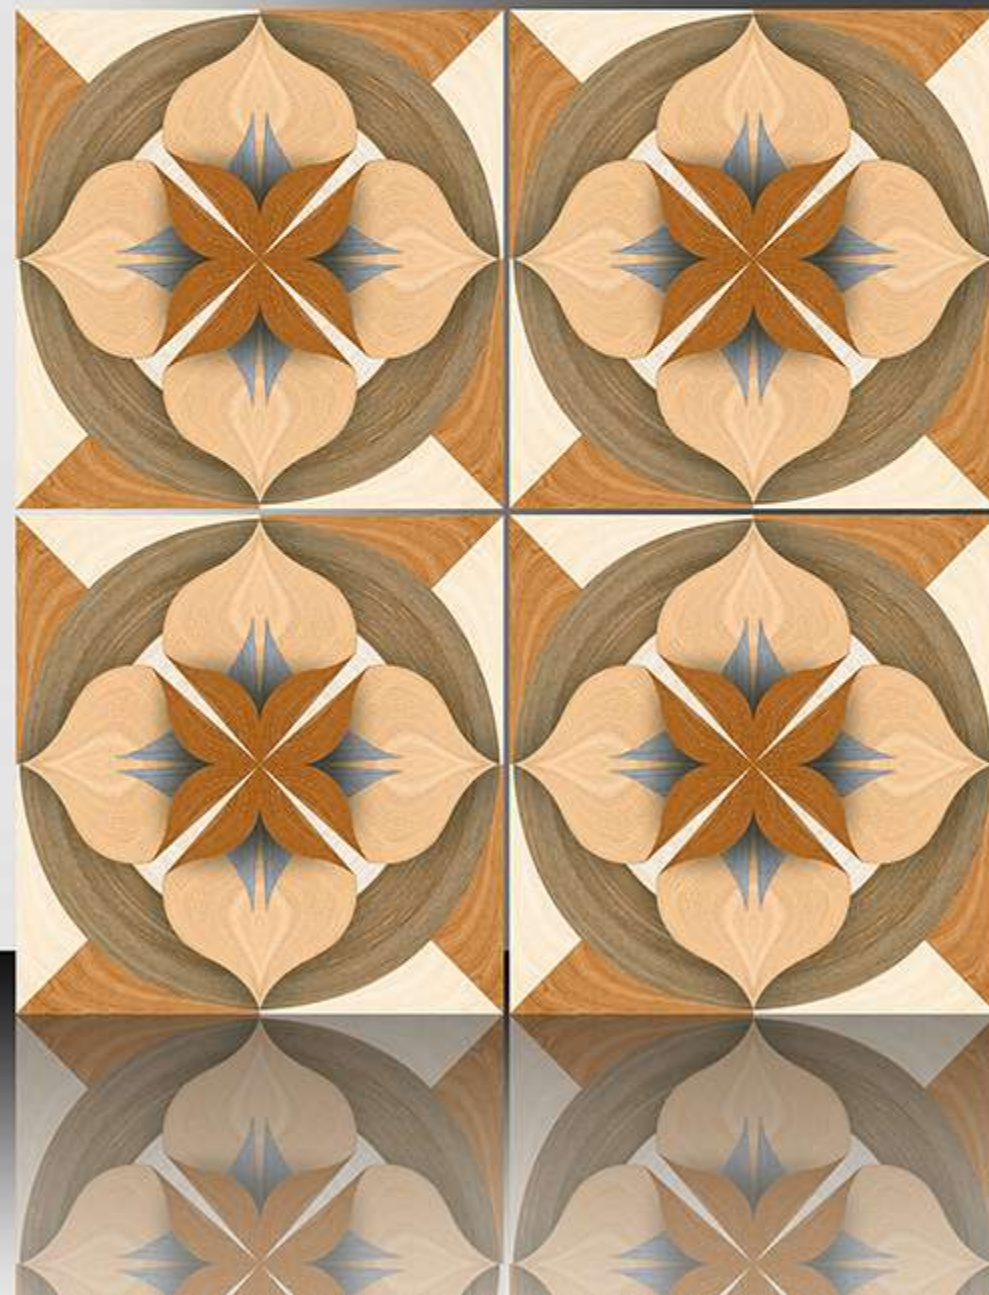

1011

GALICHA SERIES

WHITE BODY

PORCELAIN TILES

600X600 mm

1012

GALICHA SERIES

WHITE BODY