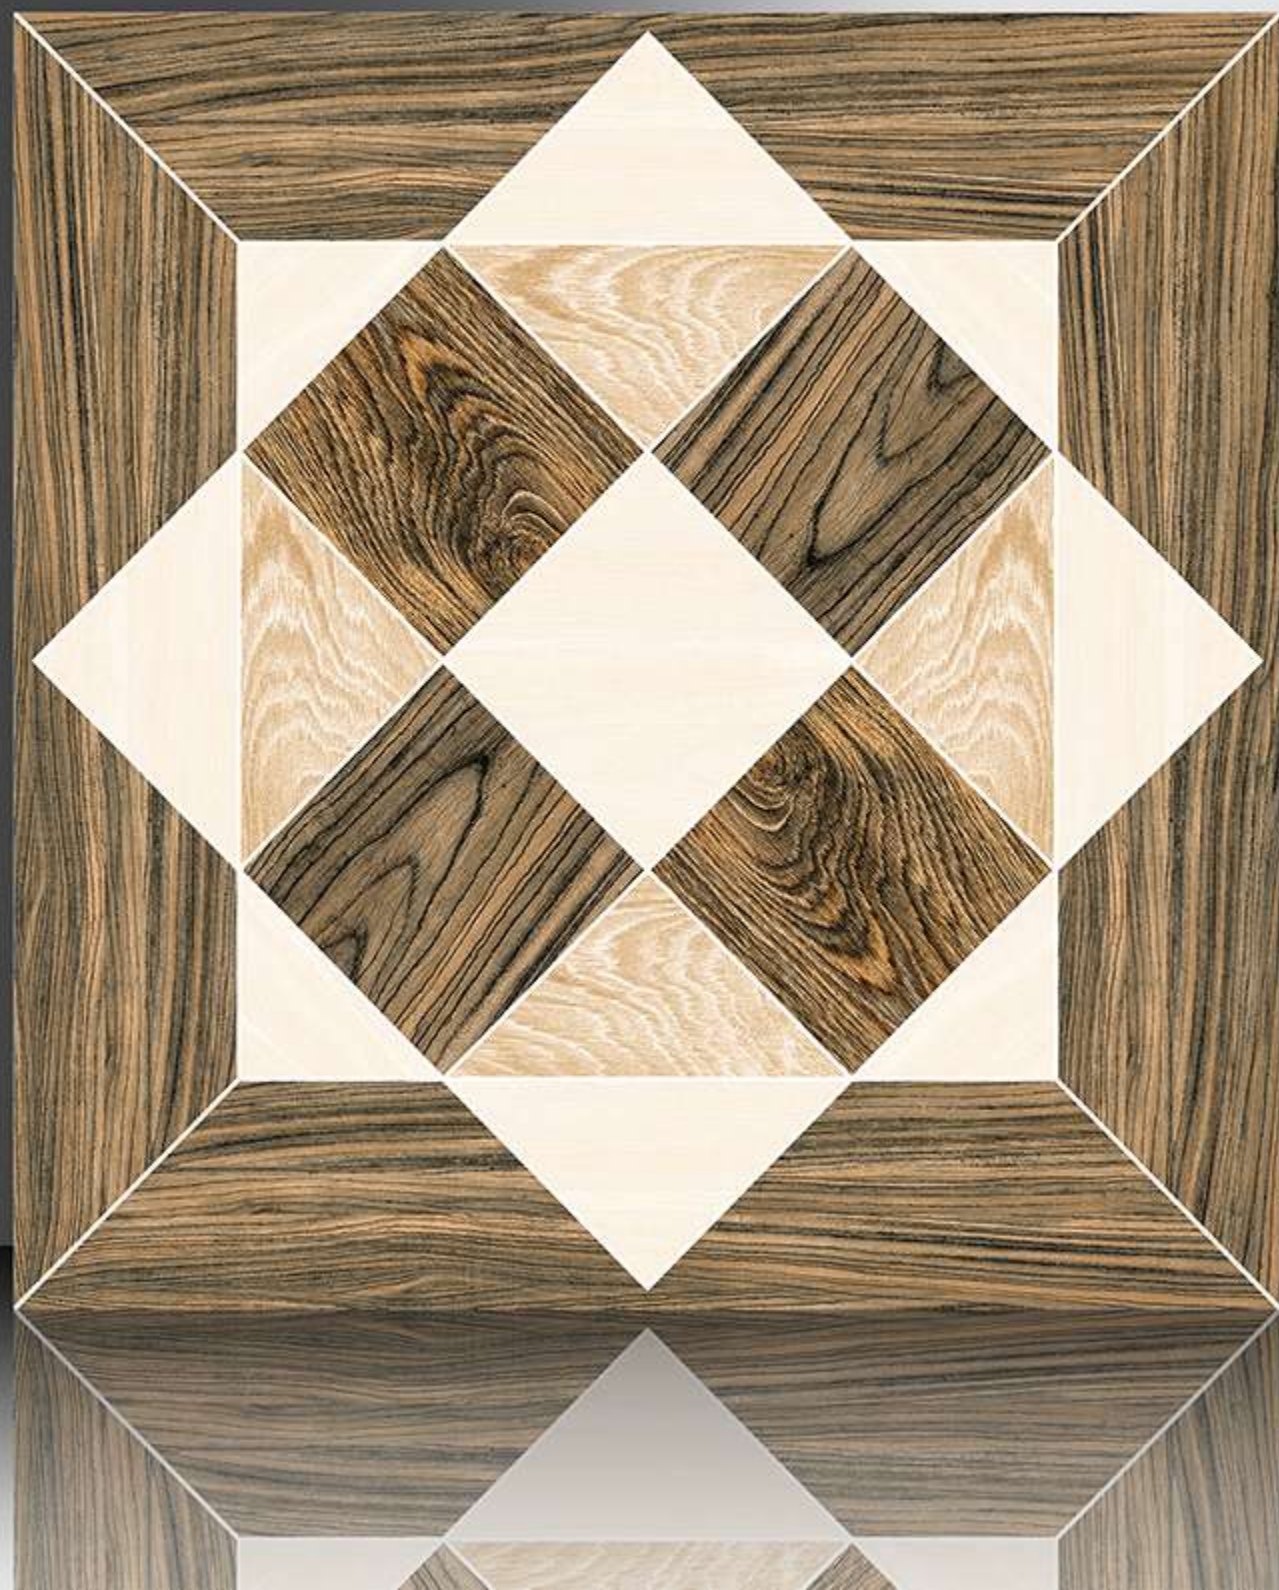

WHITE BODY

PORCELAIN TILES

600X600 mm

1196

GALICHA SERIES

WHITE BODY

PORCELAIN TILES

600X600 mm