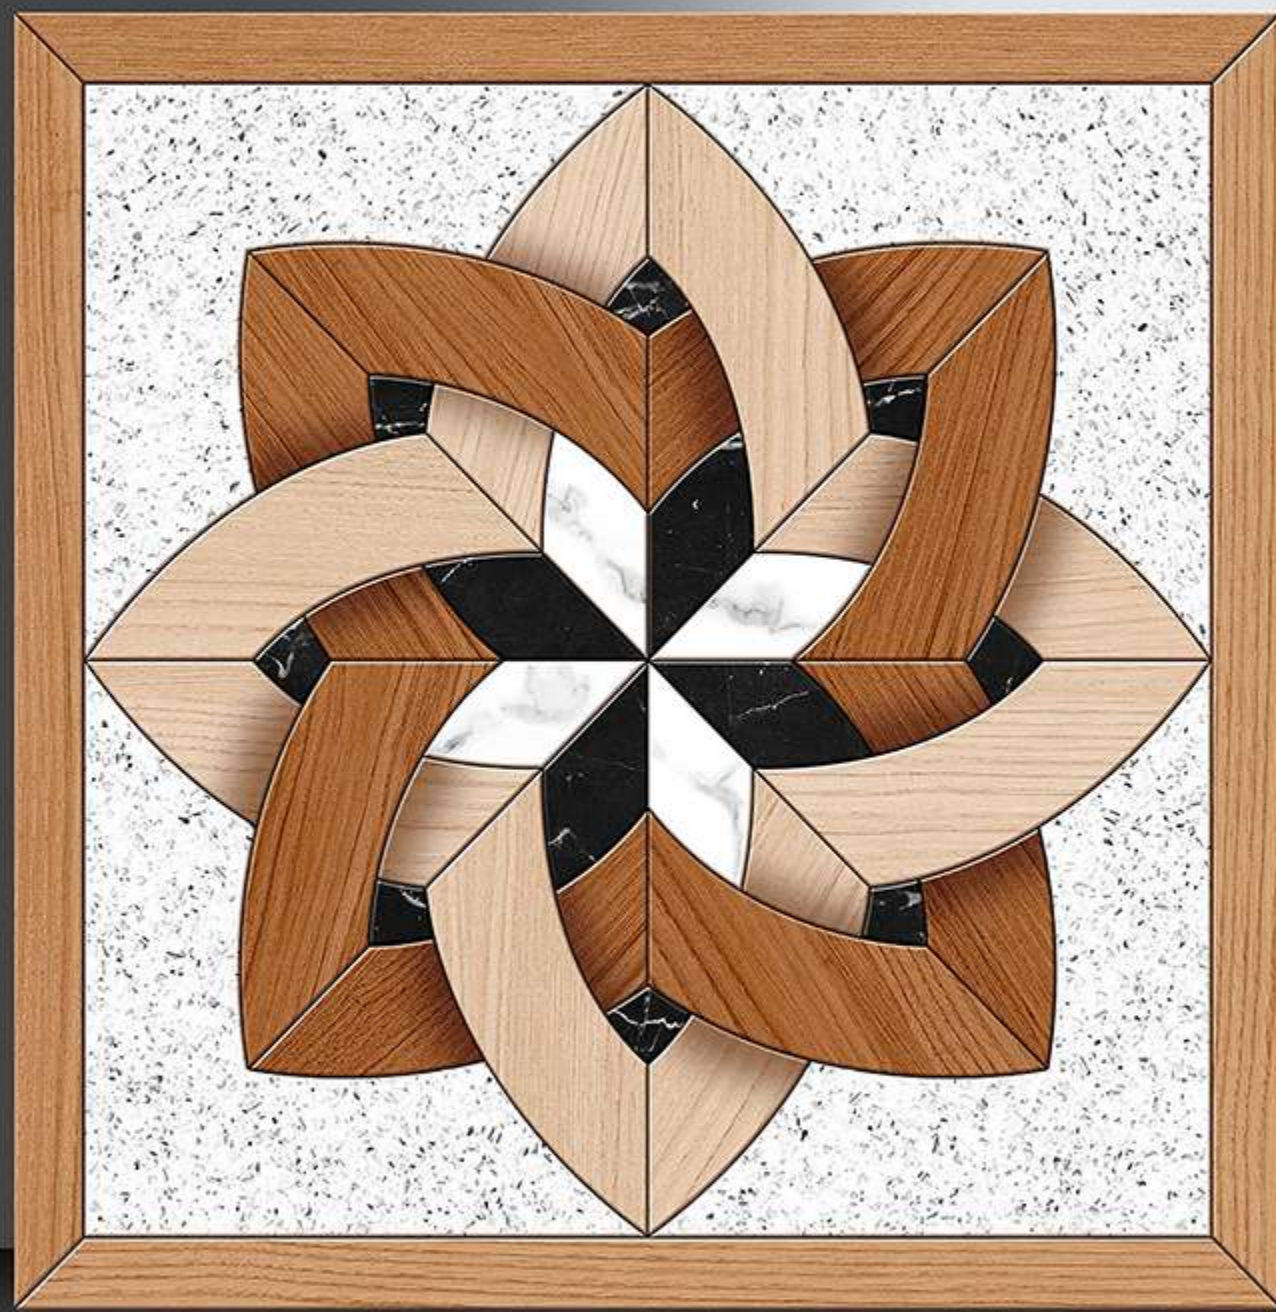

GALICHA SERIES

WHITE BODY

PORCELAIN TILES

600X600 mm

1140

GALICHA SERIES

WHITE BODY

PORCELAIN TILES