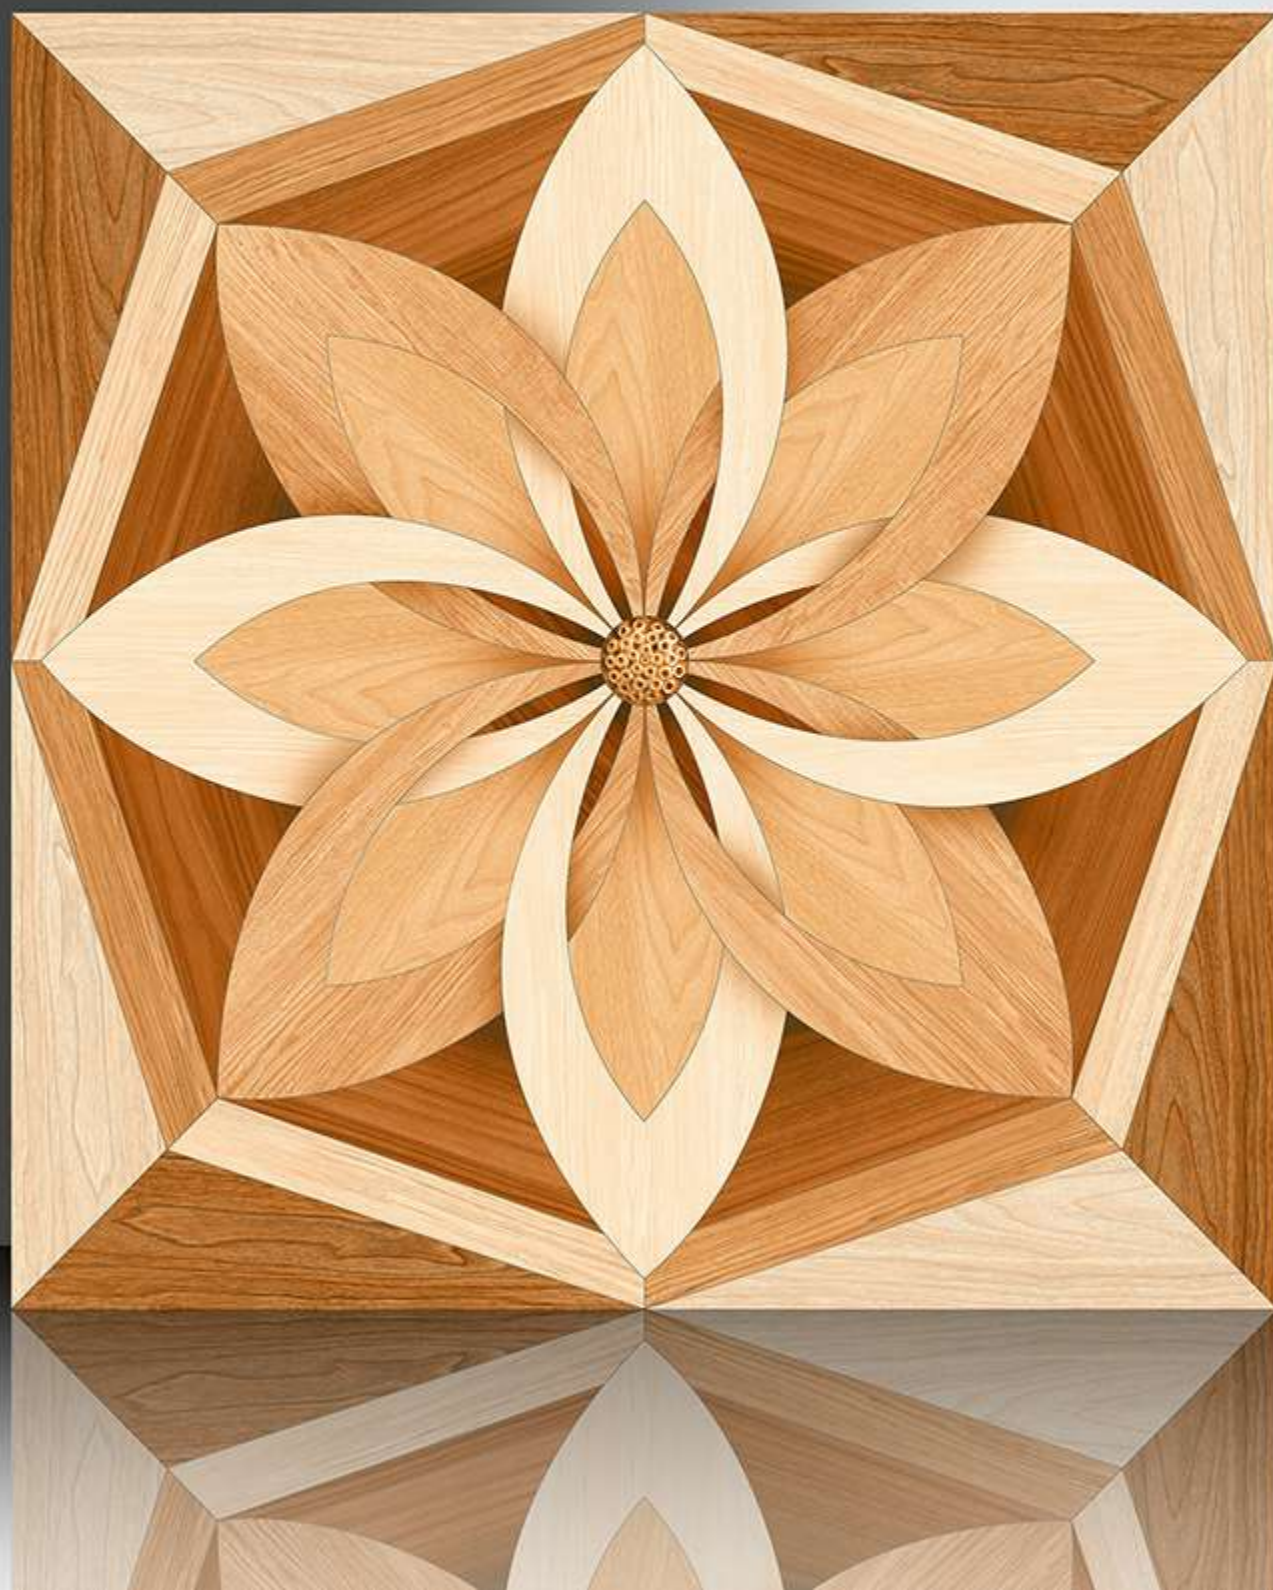

WHITE BODY

PORCELAIN TILES

600X600 mm

1061

GALICHA SERIES

WHITE BODY

PORCELAIN TILES

600X600 mm