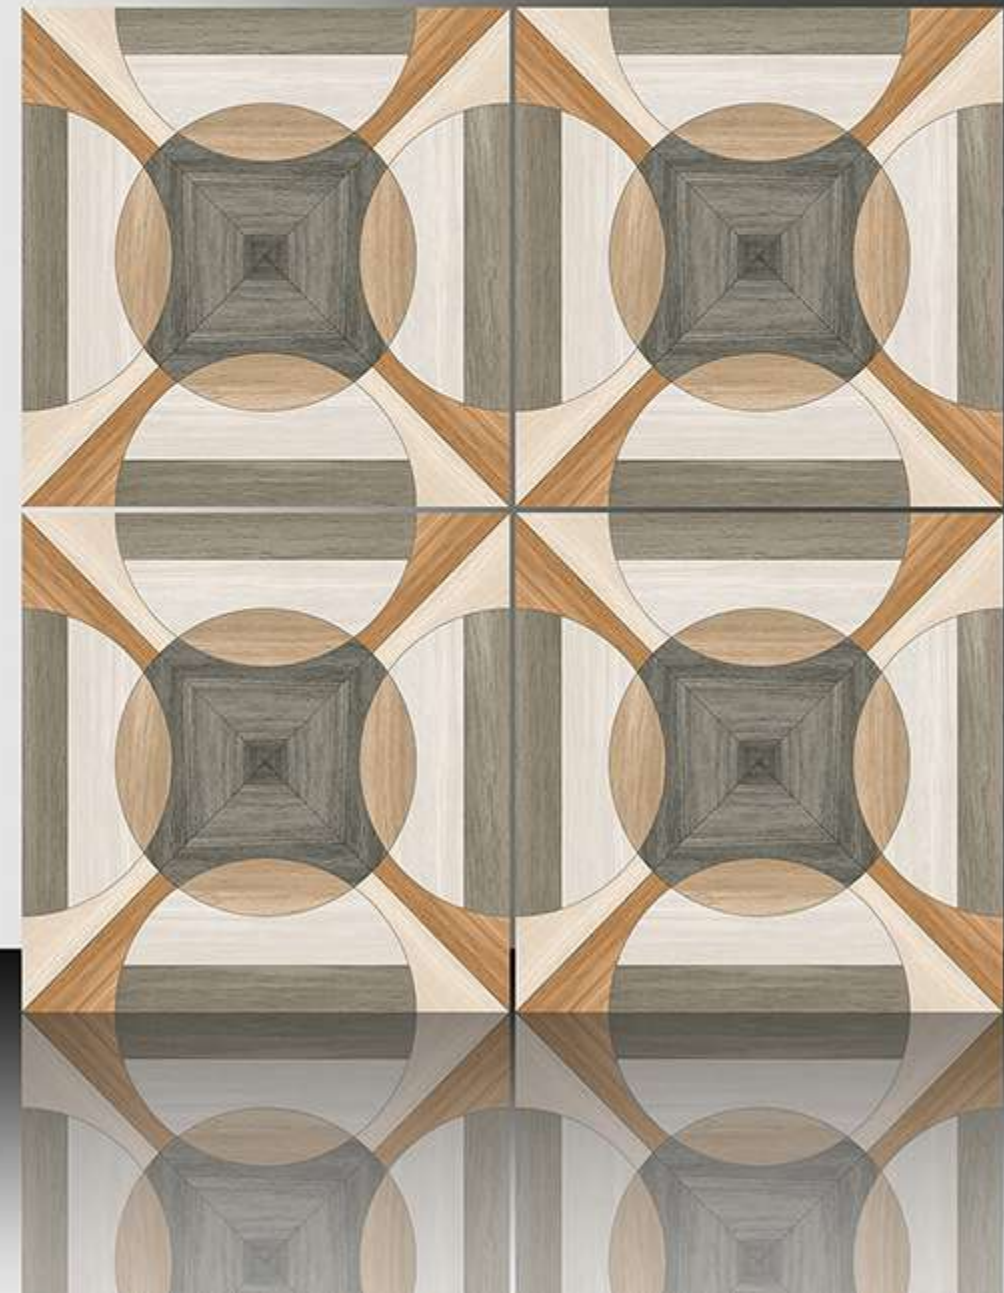

GALICHA SERIES

WHITE BODY

PORCELAIN TILES

600X600 mm

1148

GALICHA SERIES

WHITE BODY

PORCELAIN TILES