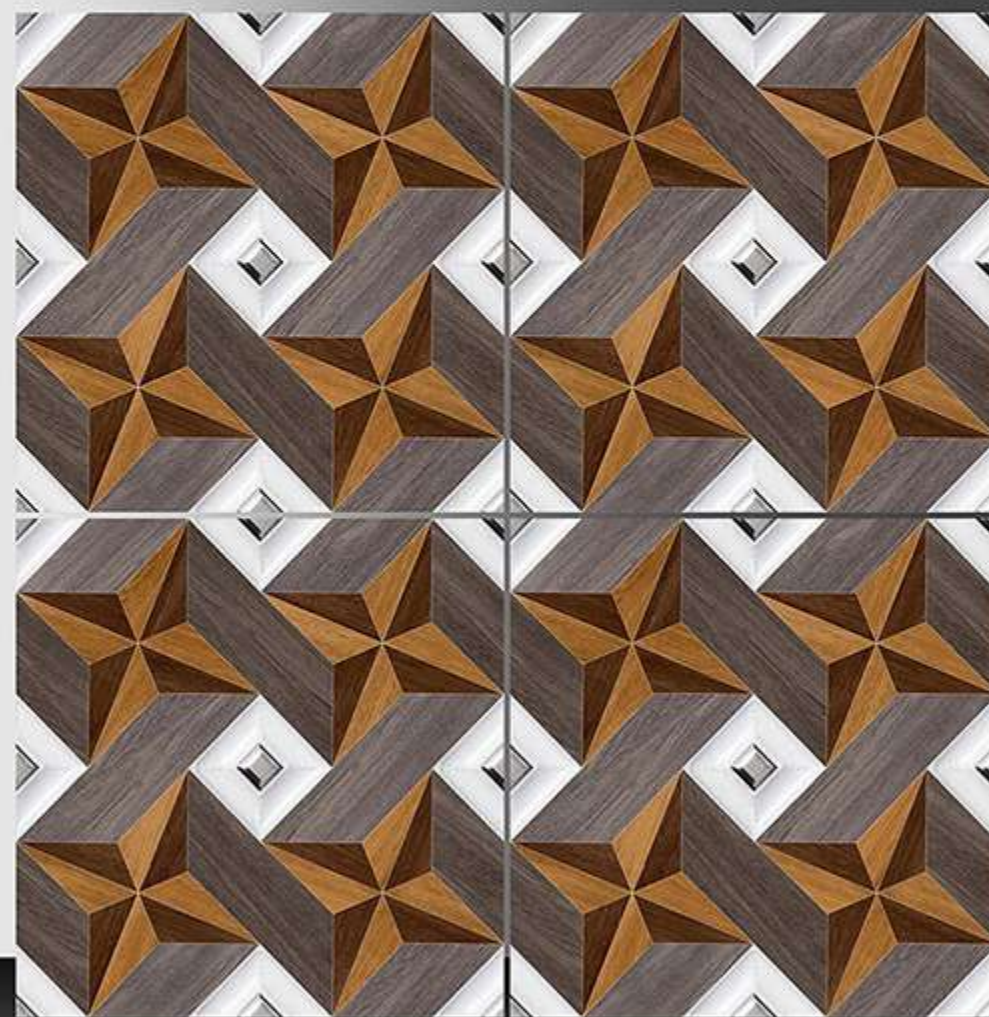

1091

GALICHA SERIES