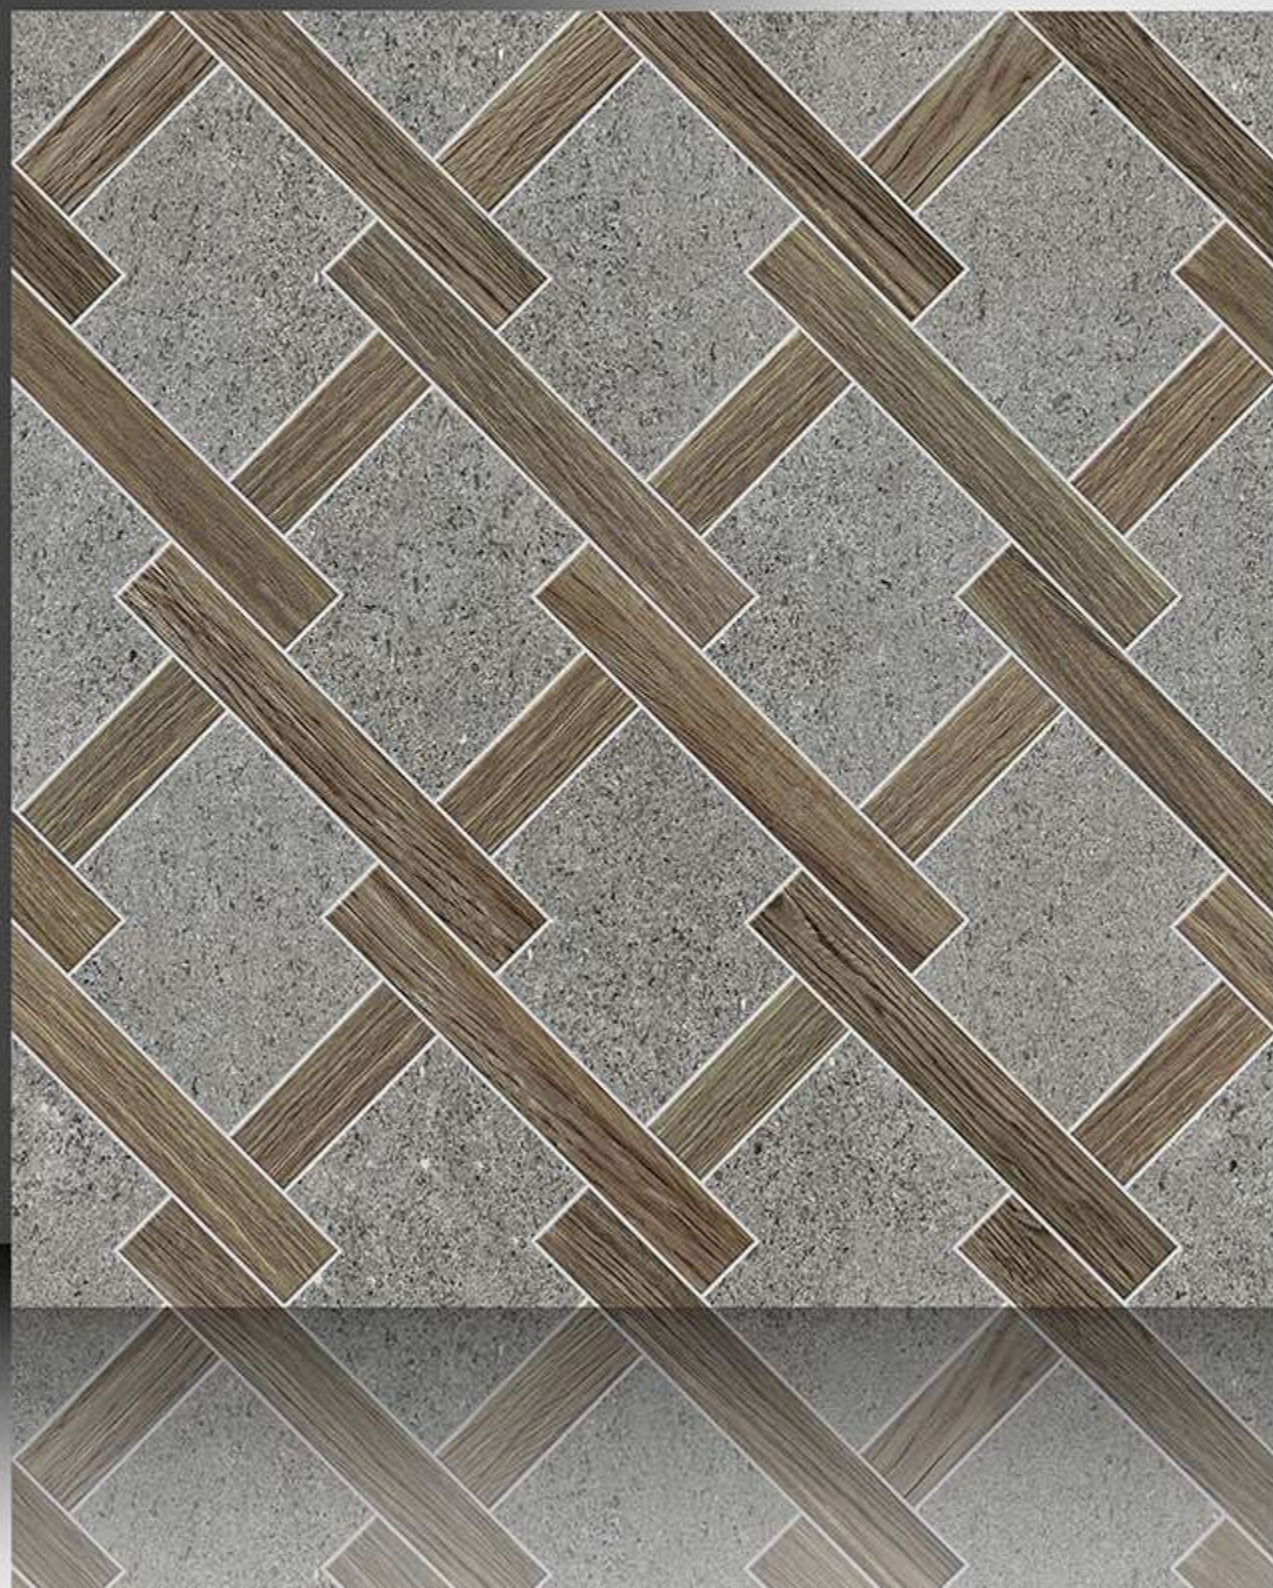

WHITE BODY

PORCELAIN TILES
600X600 mm