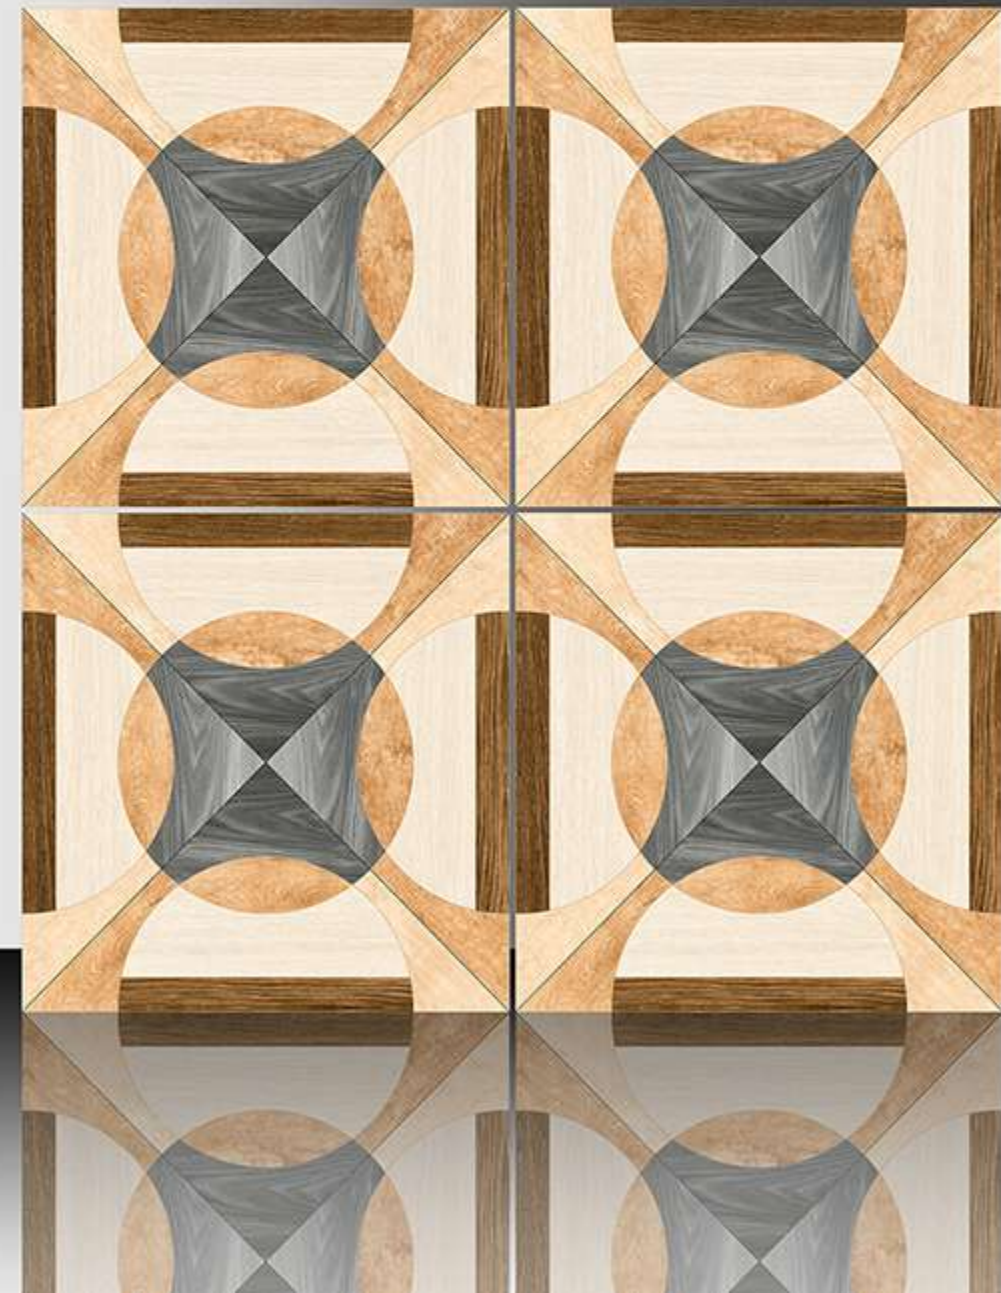

PORCELAIN TILES  
600X600 mm

1013

GALICHA SERIES

WHITE BODY

PORCELAIN TILES

600X600 mm

1014

GALICHA SERIES