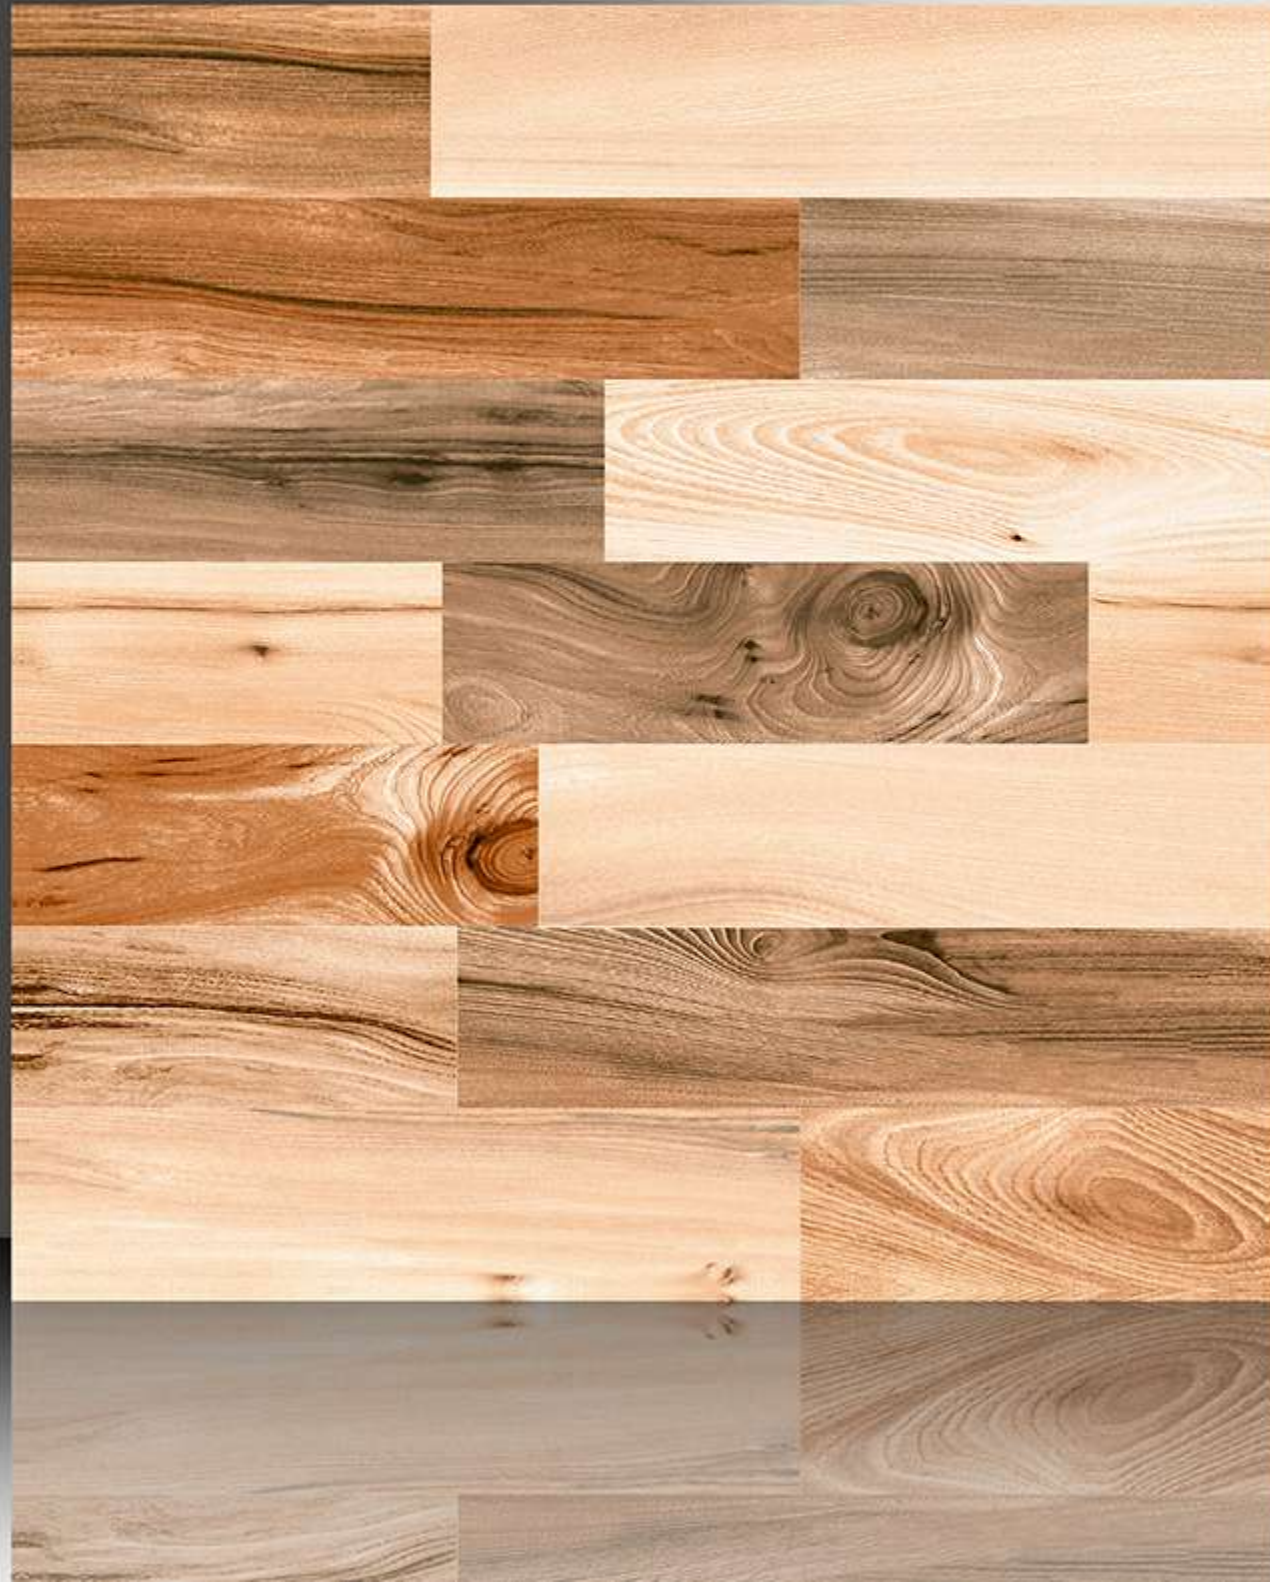

GALICHA SERIES

WHITE BODY

PORCELAIN TILES

600X600 mm

1116

GALICHA SERIES

WHITE BODY

PORCELAIN TILES