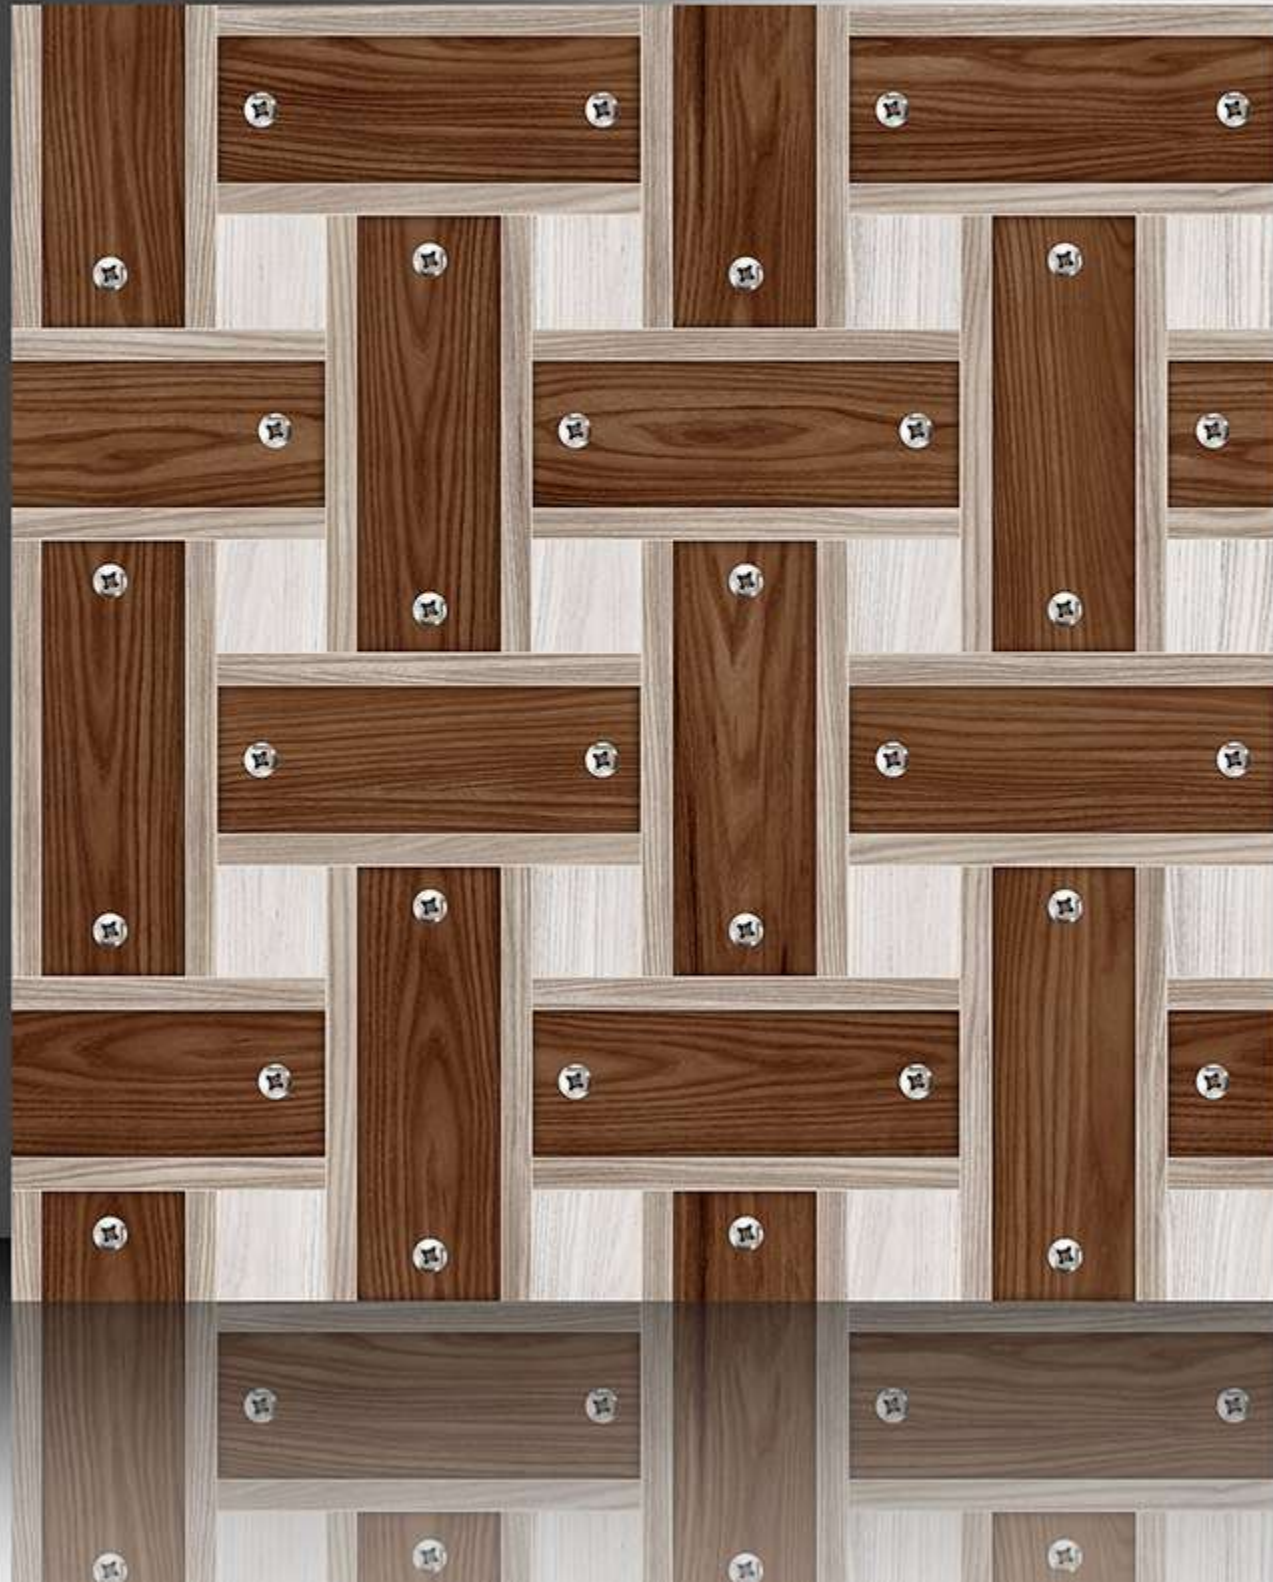

600X600 mm

1180

GALICHA SERIES

WHITE BODY

PORCELAIN TILES

600X600 mm

1181

GALICHA SERIES