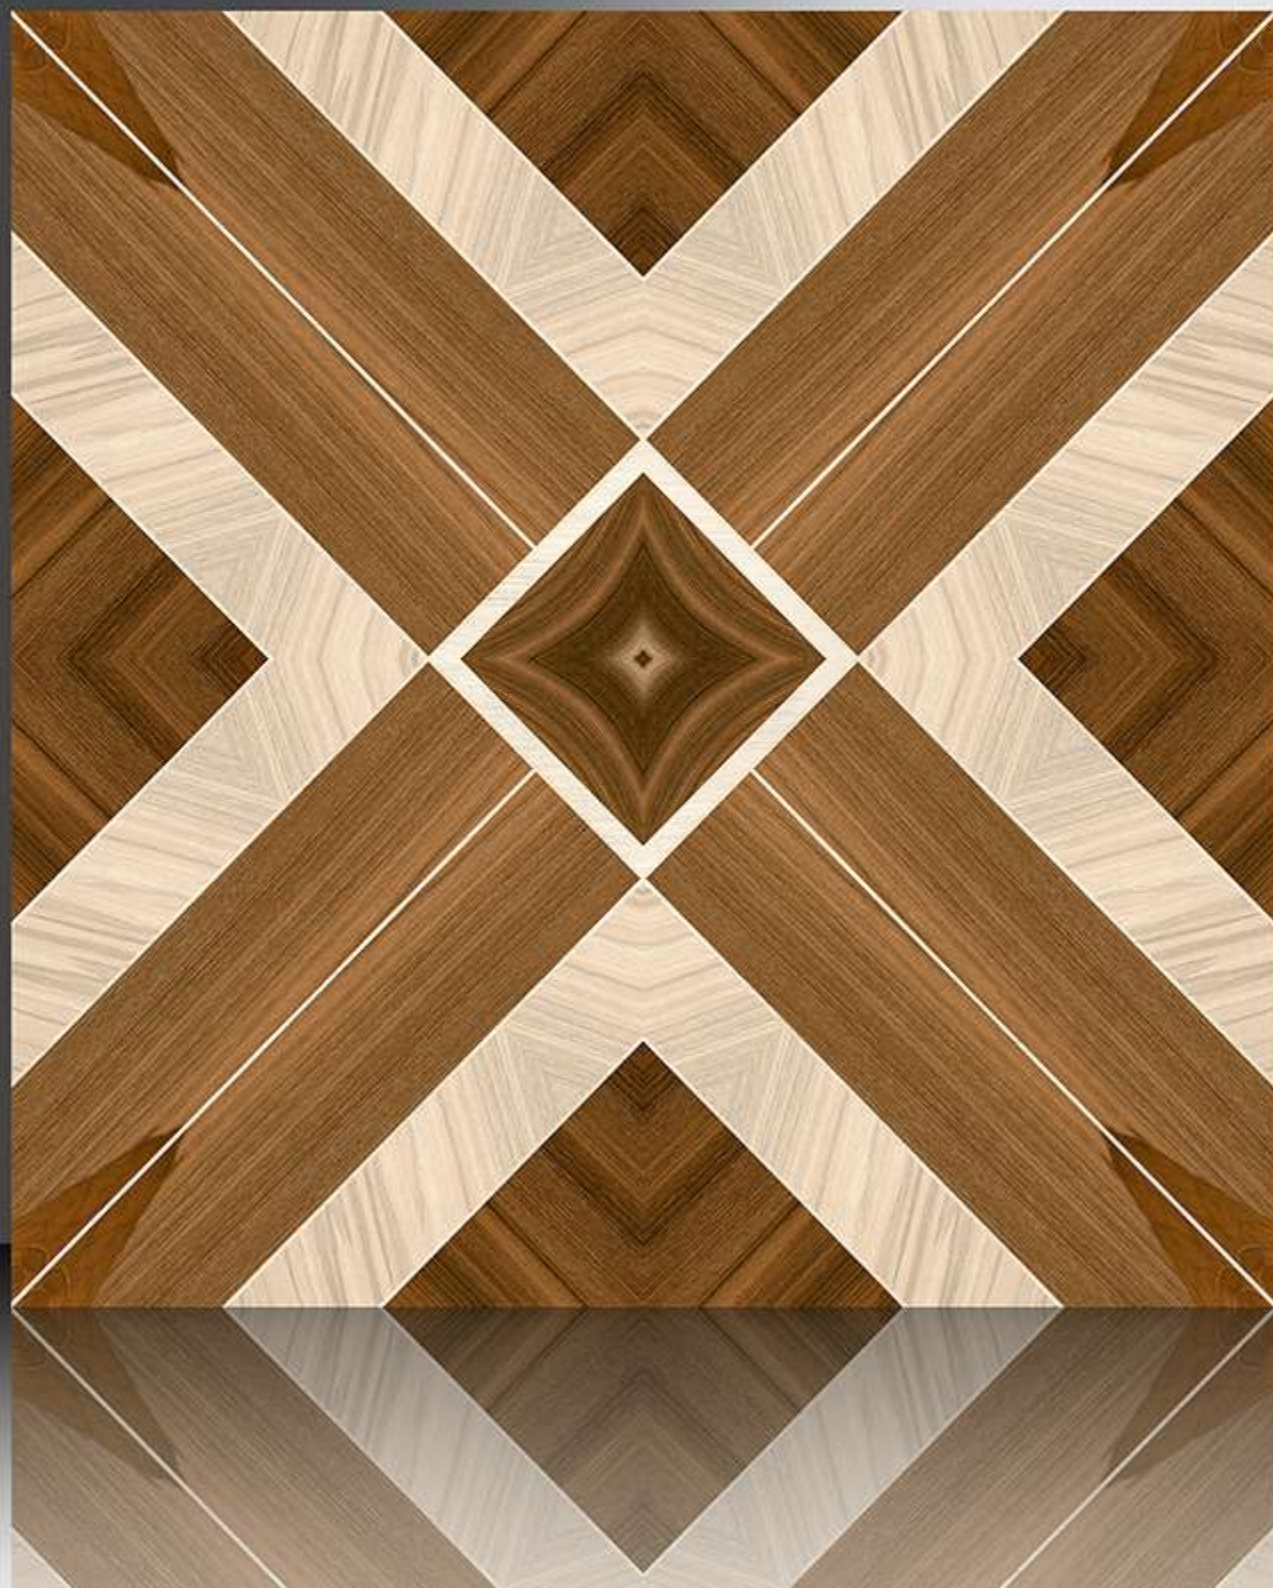

1152

GALICHA SERIES

WHITE BODY

PORCELAIN TILES

600X600 mm

1153

GALICHA SERIES

WHITE BODY