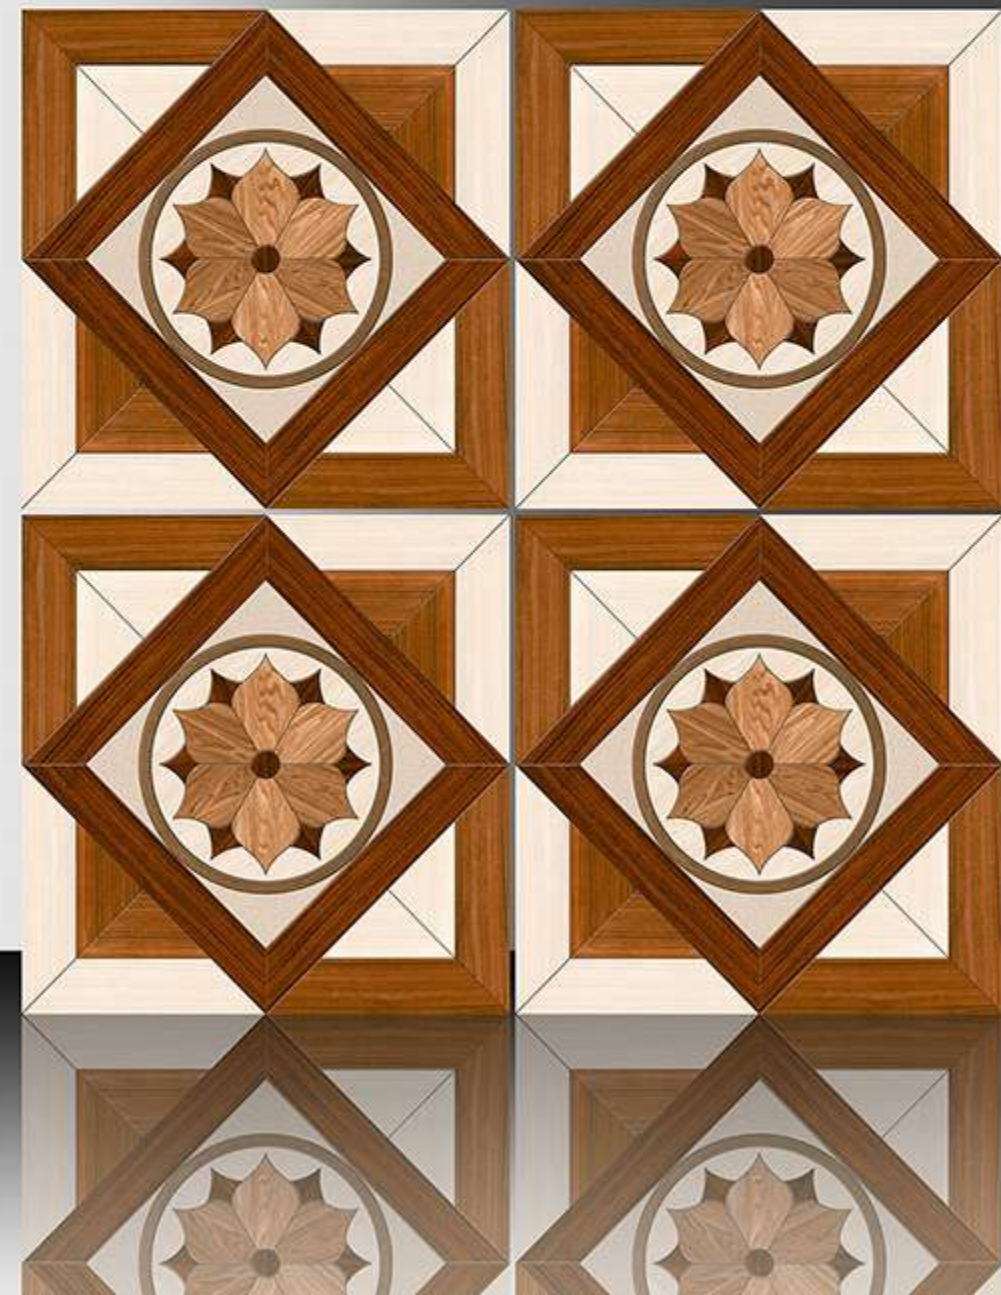

GALICHA SERIES

WHITE BODY

PORCELAIN TILES

600X600 mm

1090

GALICHA SERIES

WHITE BODY

PORCELAIN TILES