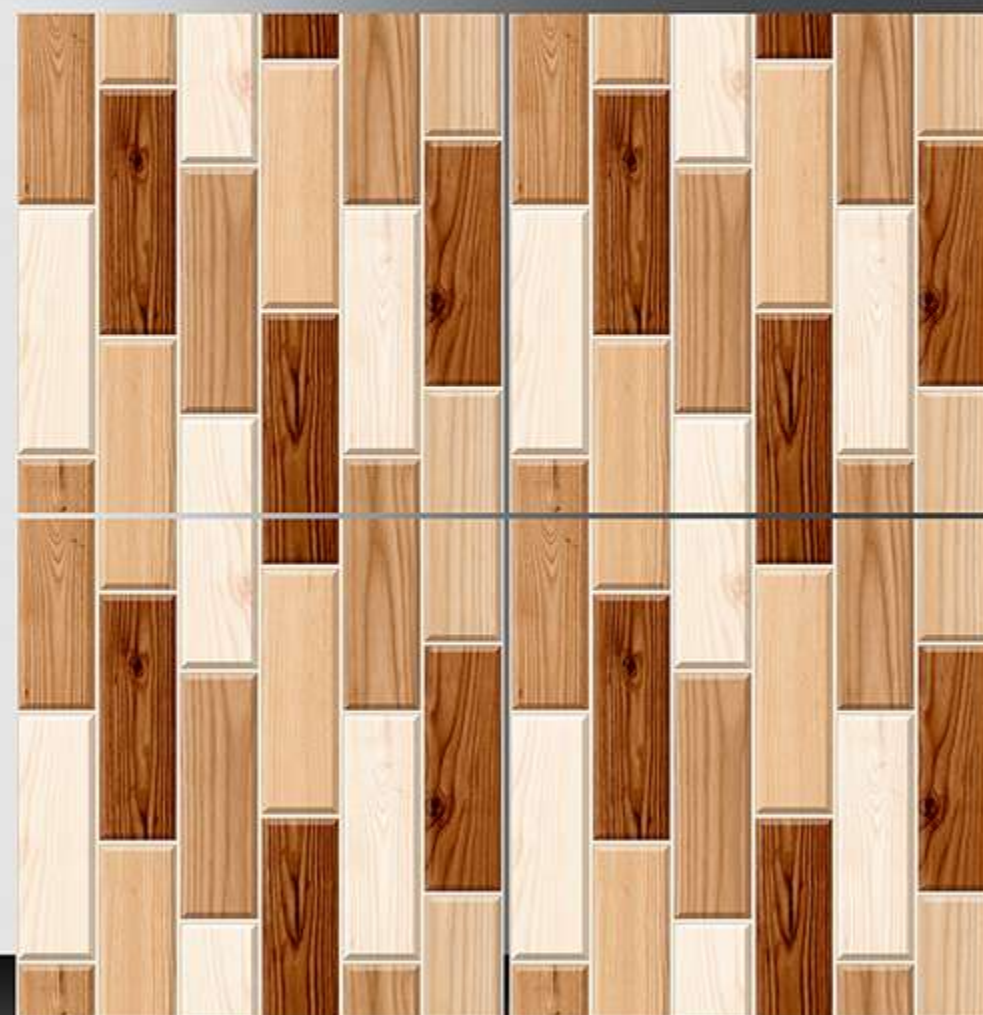

1165

GALICHA SERIES