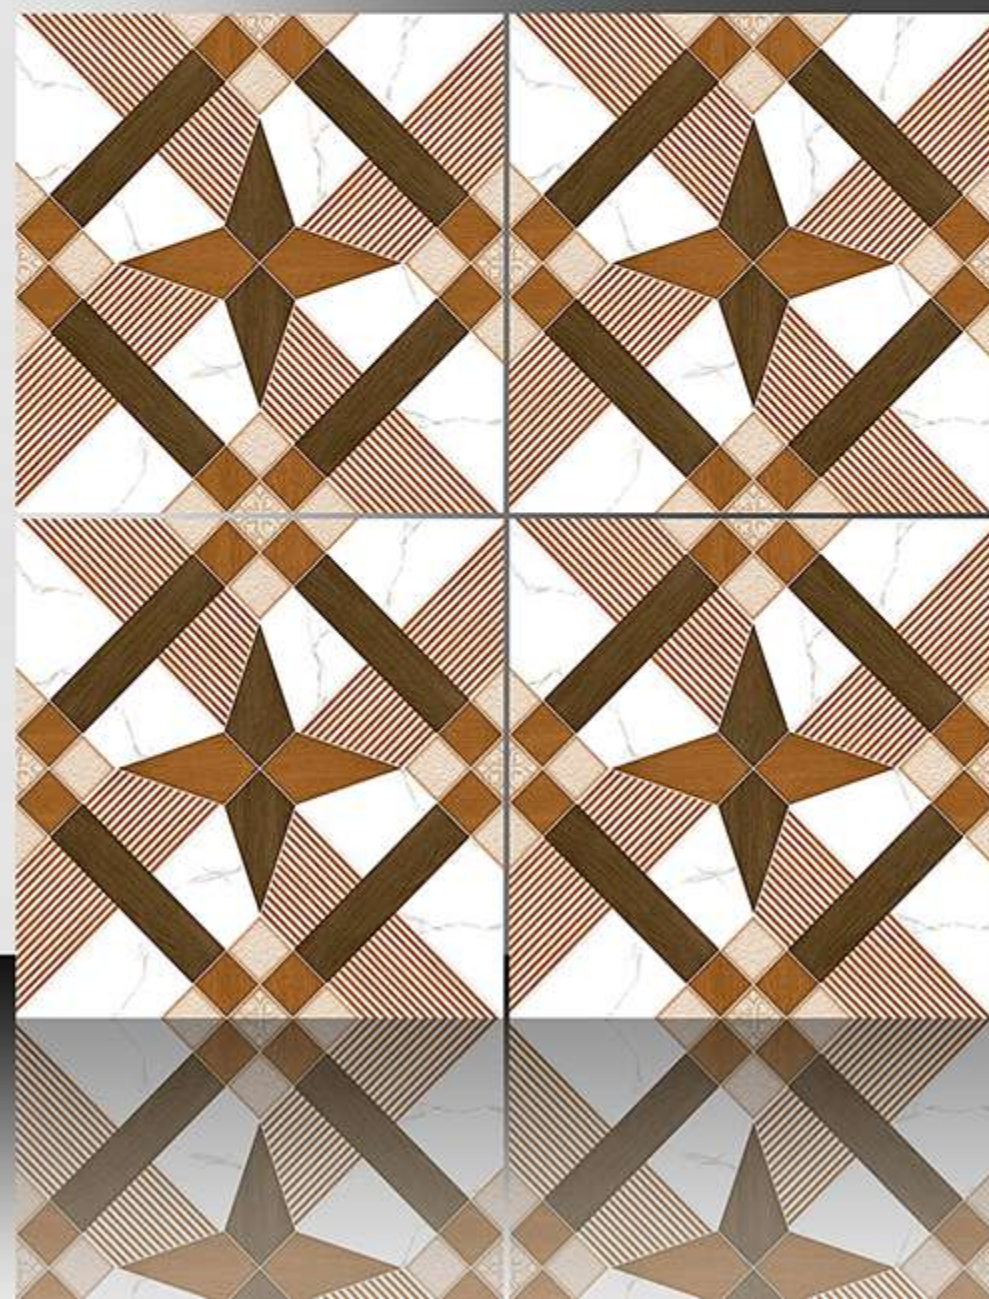

1128

GALICHA SERIES

WHITE BODY

PORCELAIN TILES

600X600 mm

1129

GALICHA SERIES

WHITE BODY