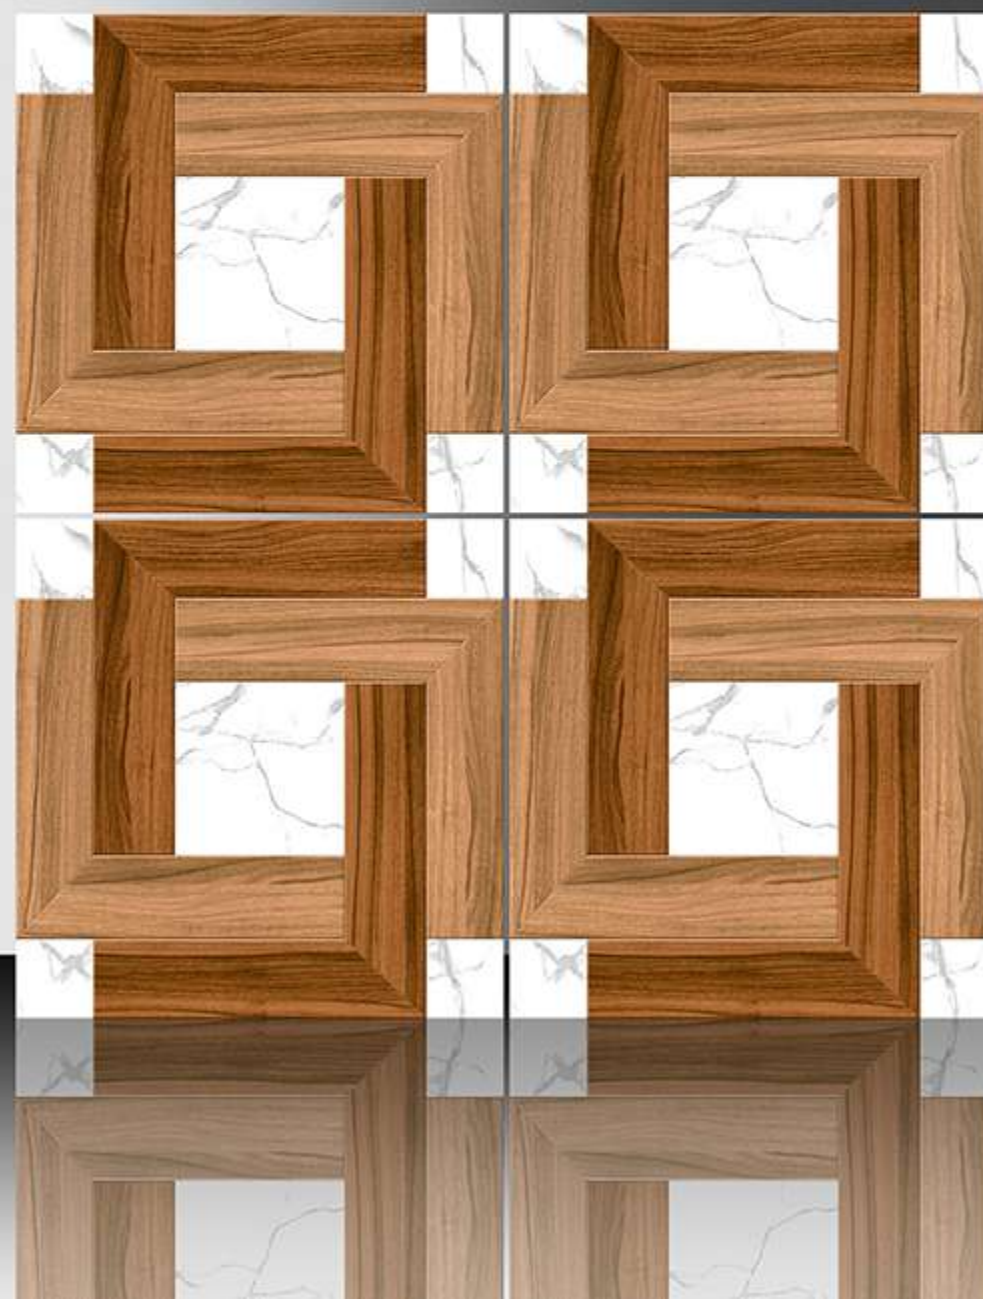

600X600 mm

1067

GALICHA SERIES

WHITE BODY

PORCELAIN TILES

600X600 mm

1068

GALICHA SERIES