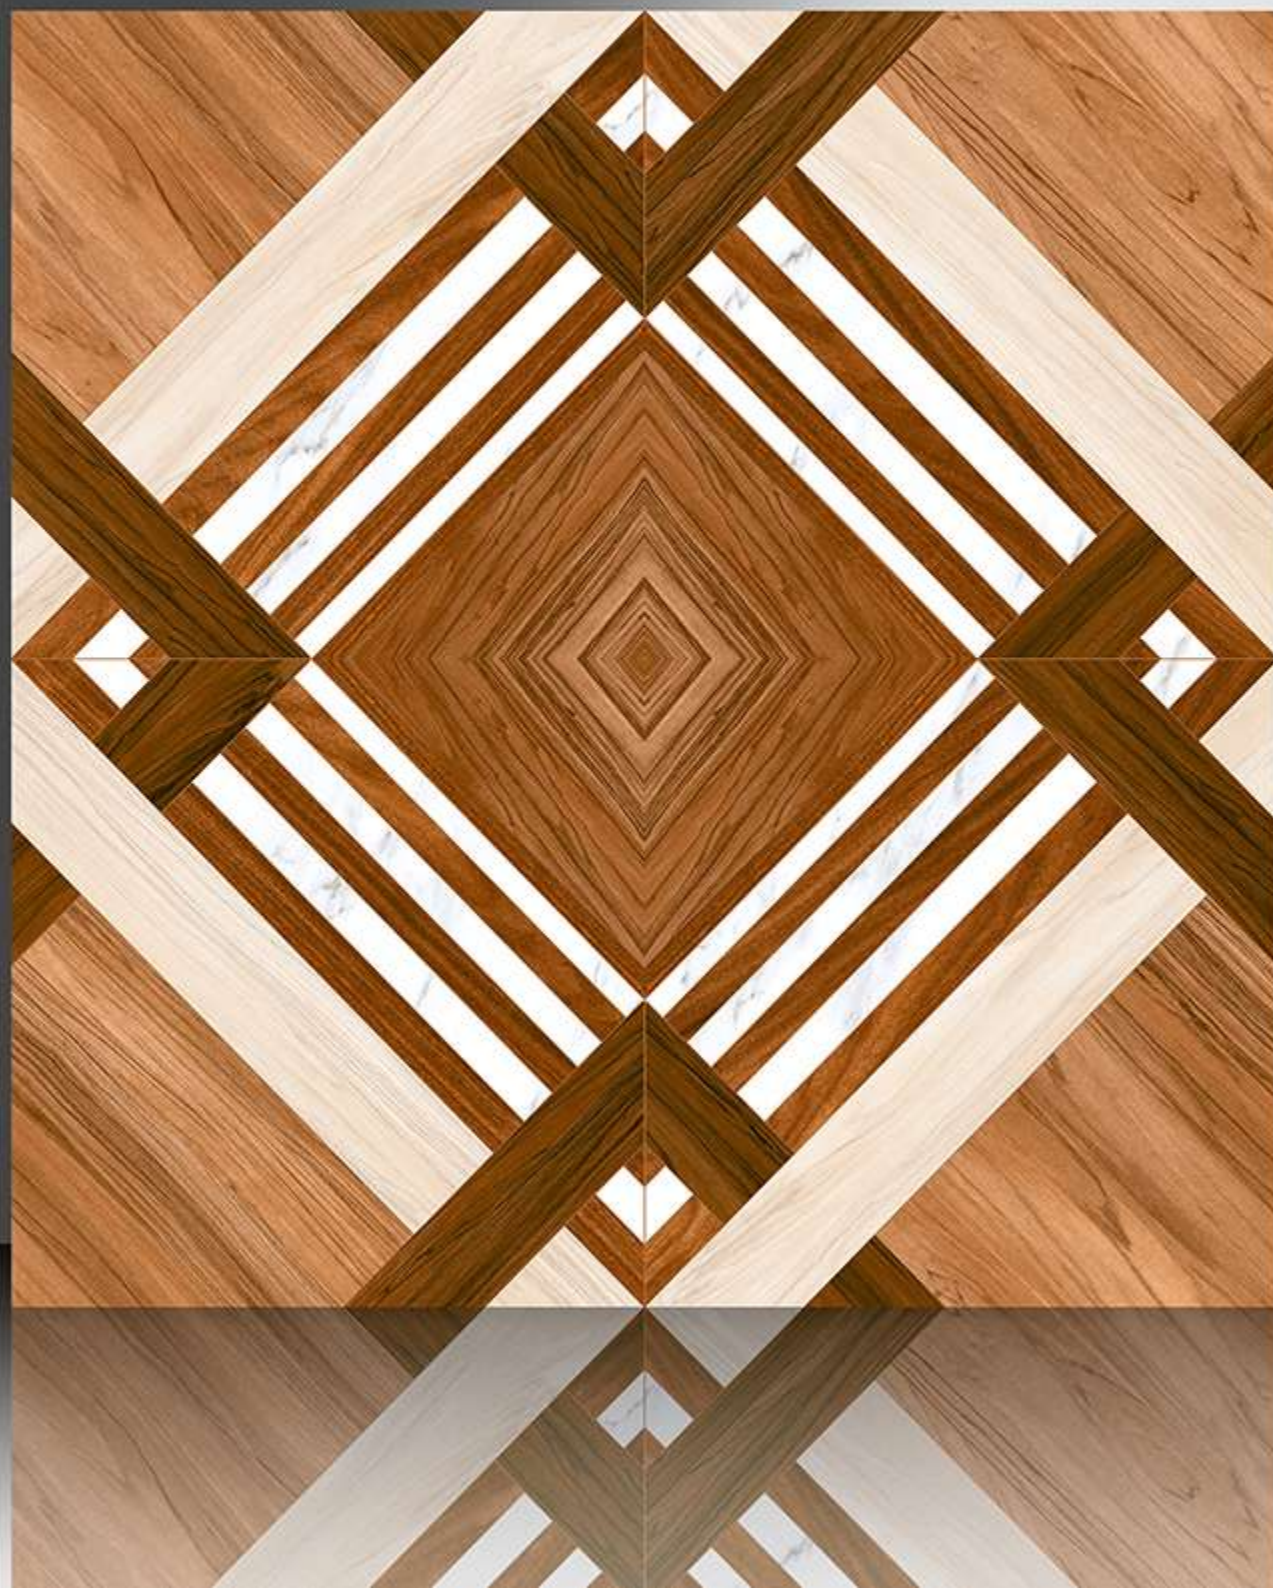

600X600 mm

1125

GALICHA SERIES

WHITE BODY

PORCELAIN TILES

600X600 mm

1126

GALICHA SERIES