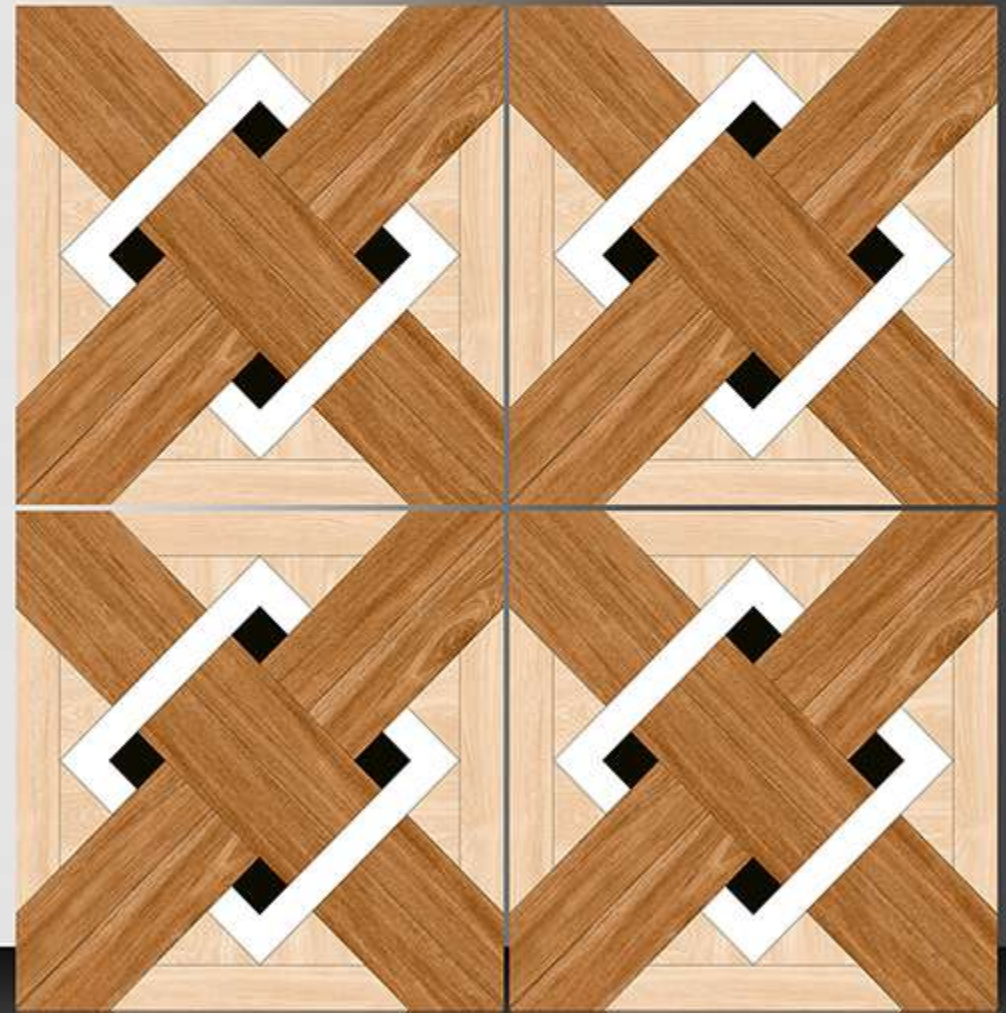

600X600 mm

1157

GALICHA SERIES

WHITE BODY

PORCELAIN TILES

600X600 mm

1158

GALICHA SERIES