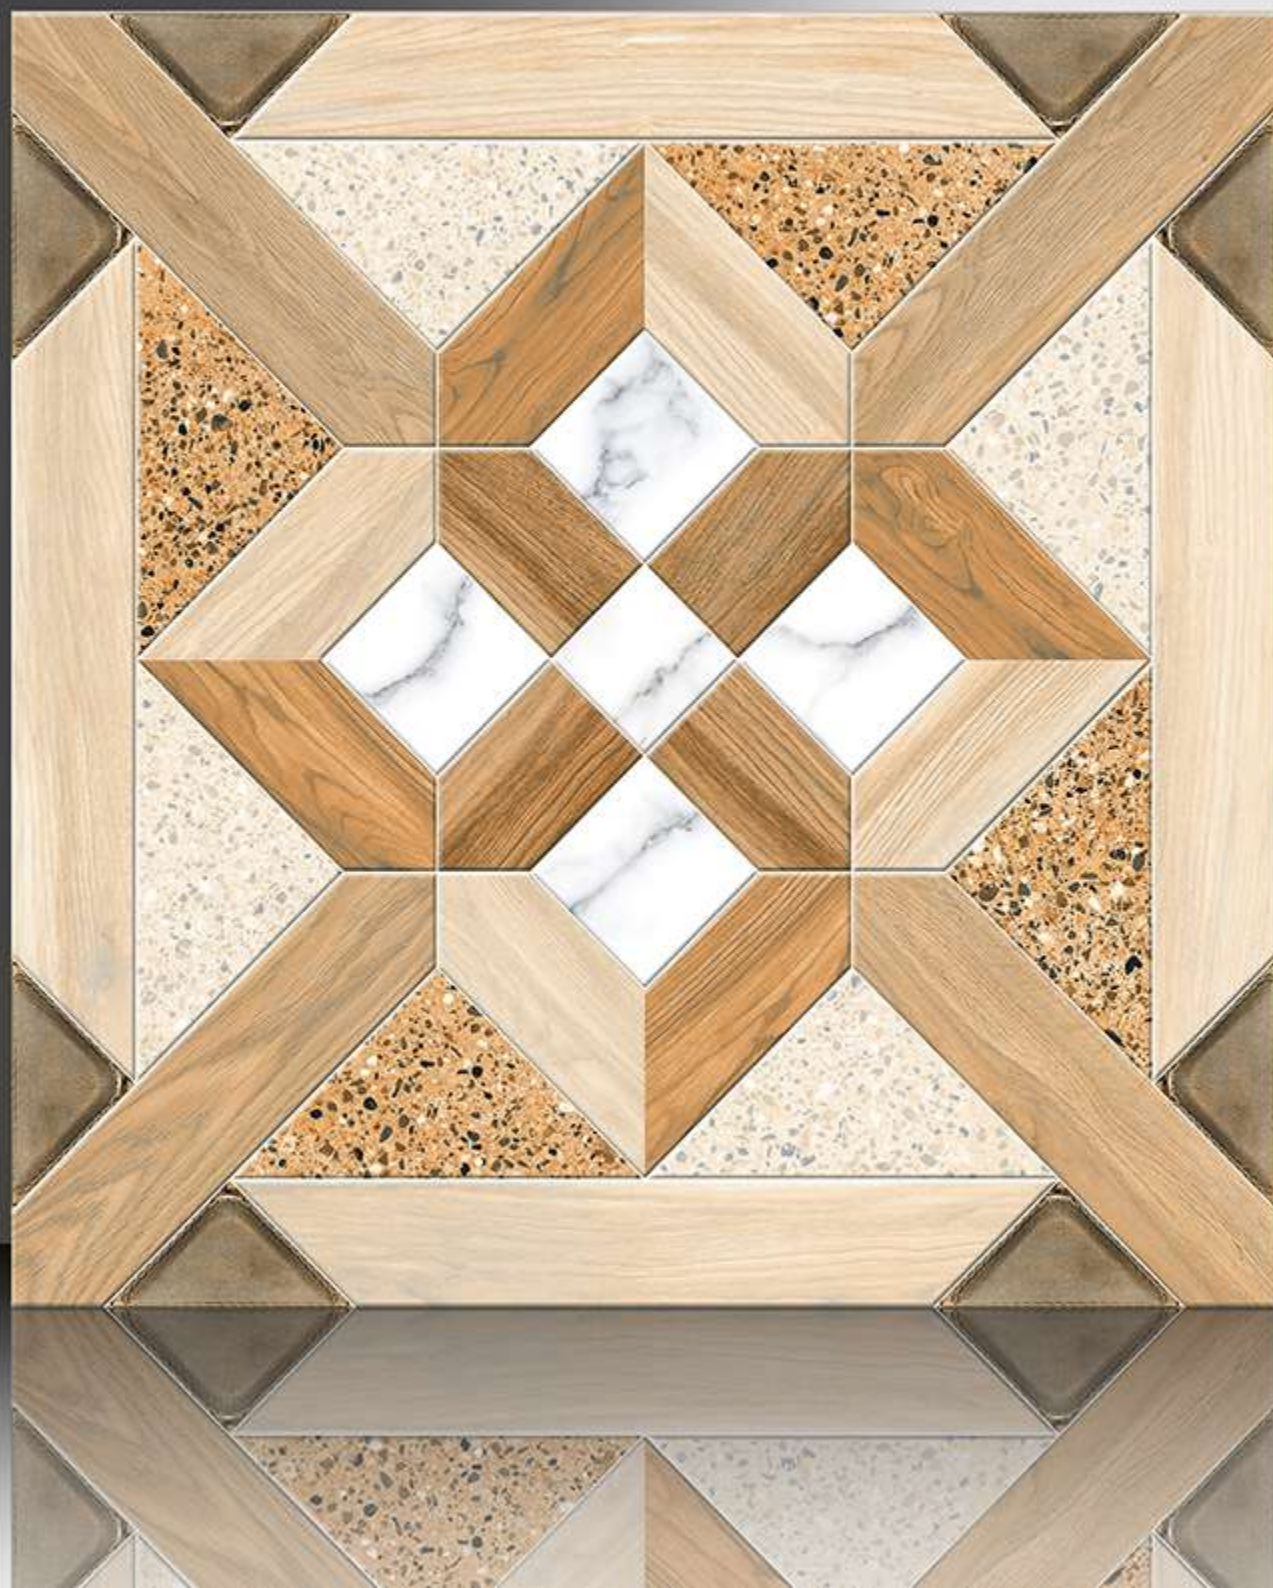

1002

GALICHA SERIES

WHITE BODY

PORCELAIN TILES

600X600 mm

1003

GALICHA SERIES

WHITE BODY