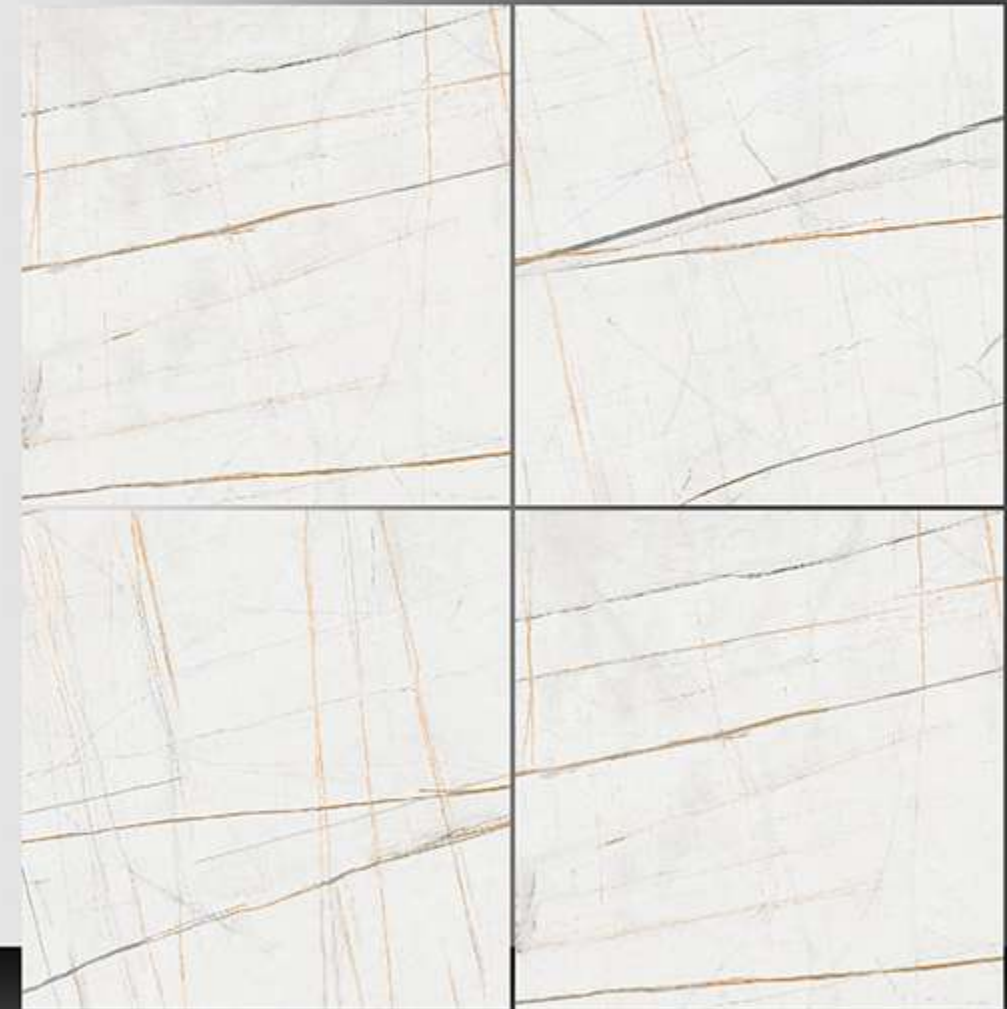

18010

CARVING