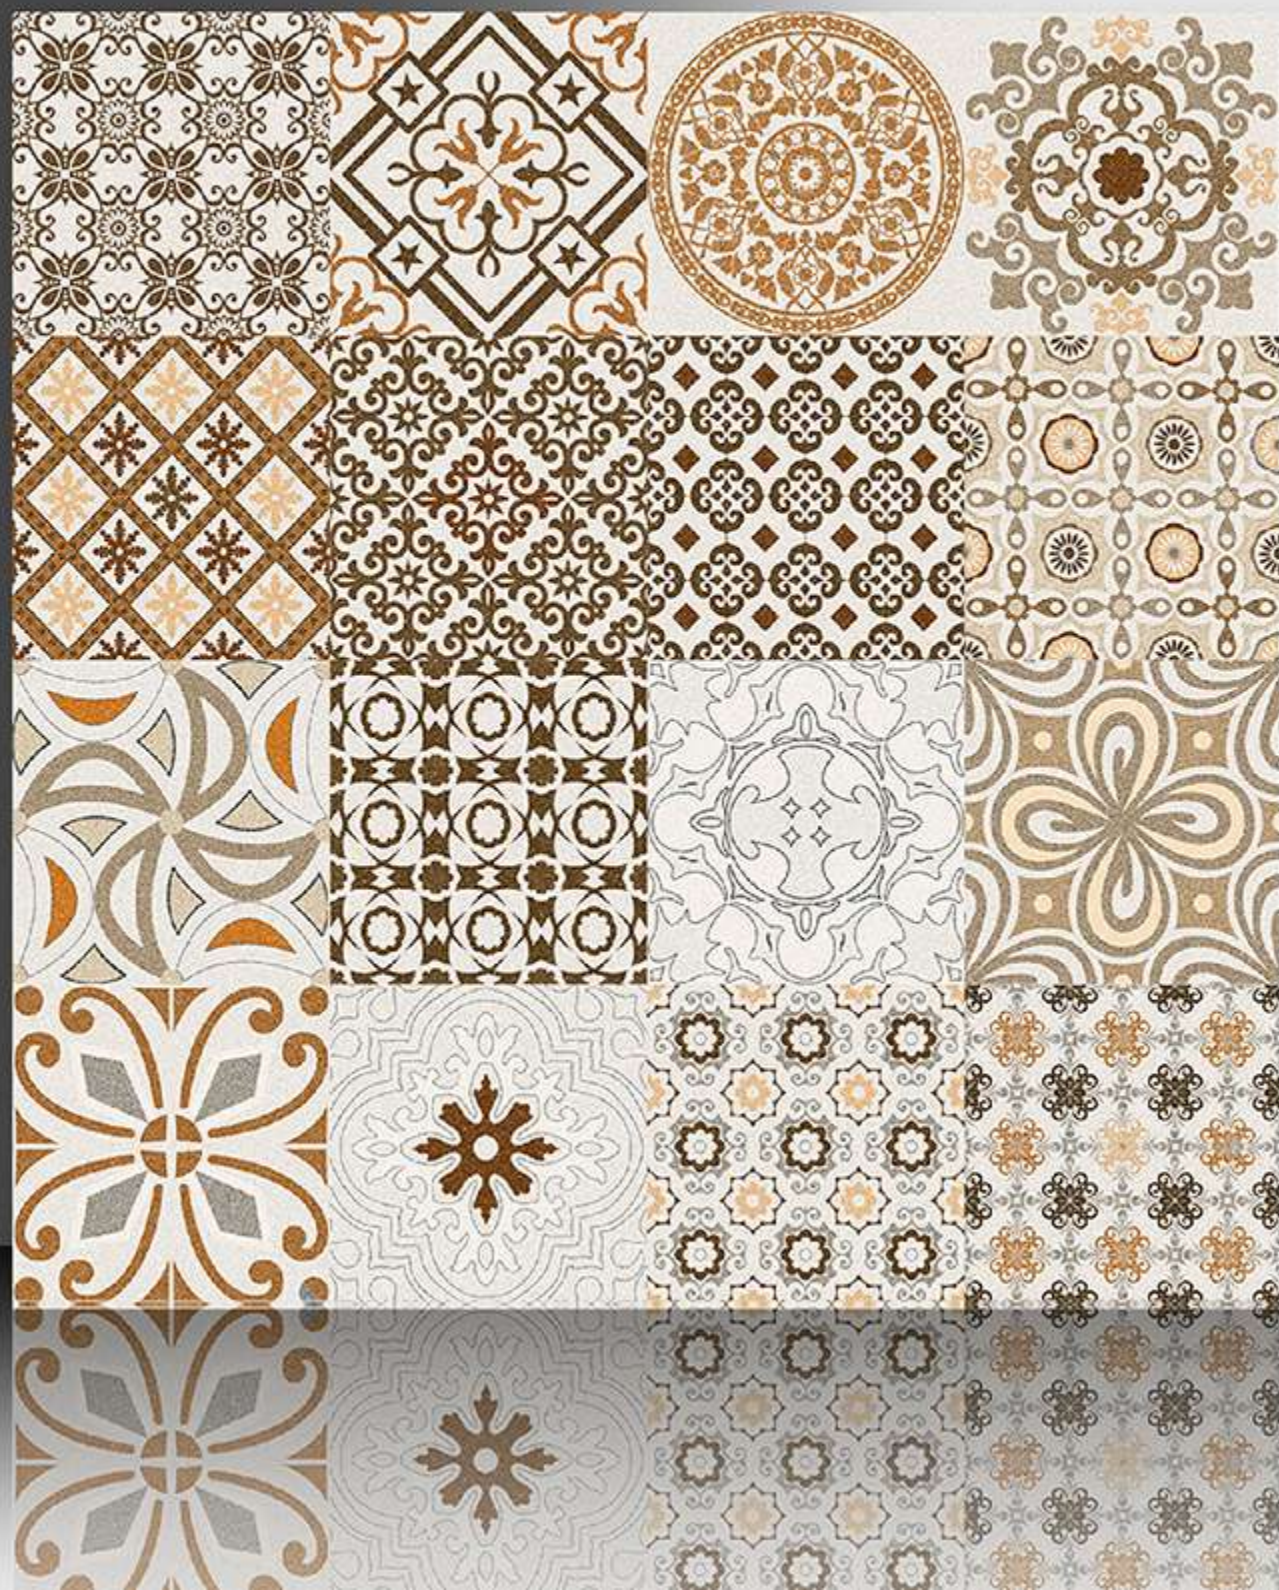

WHITE BODY

PORCELAIN TILES

600X600 mm