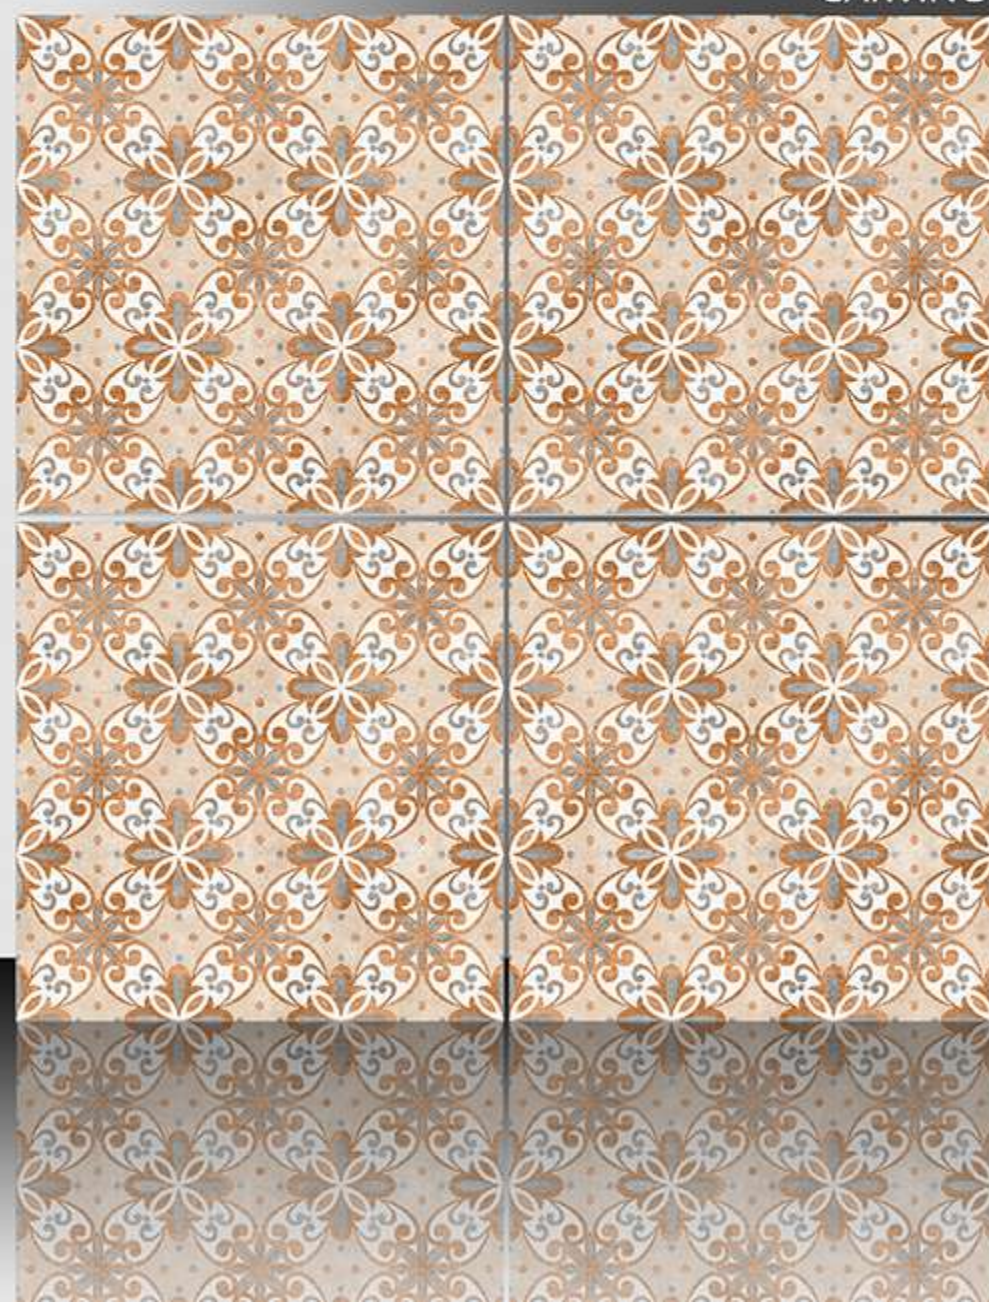

CARVING

WHITE BODY

PORCELAIN TILES

600X600 mm

18039

CARVING

WHITE BODY

PORCELAIN TILES