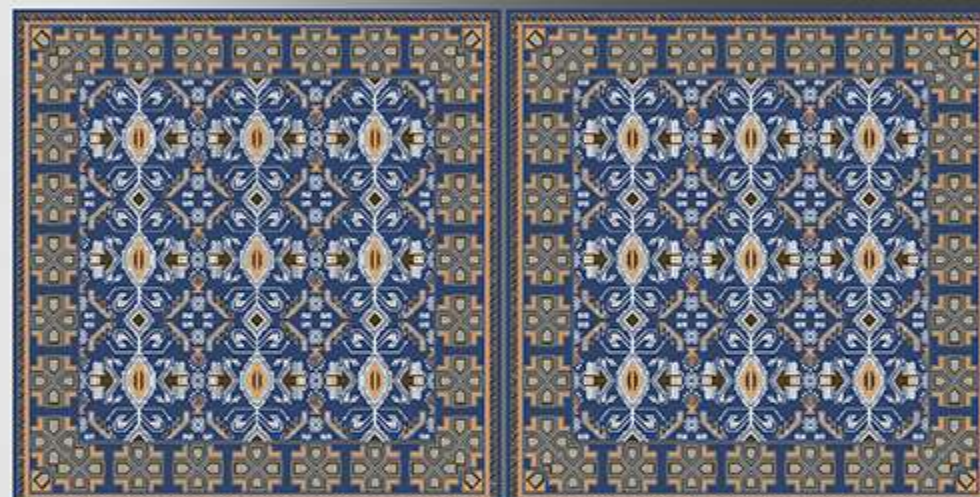

18060

CARVING