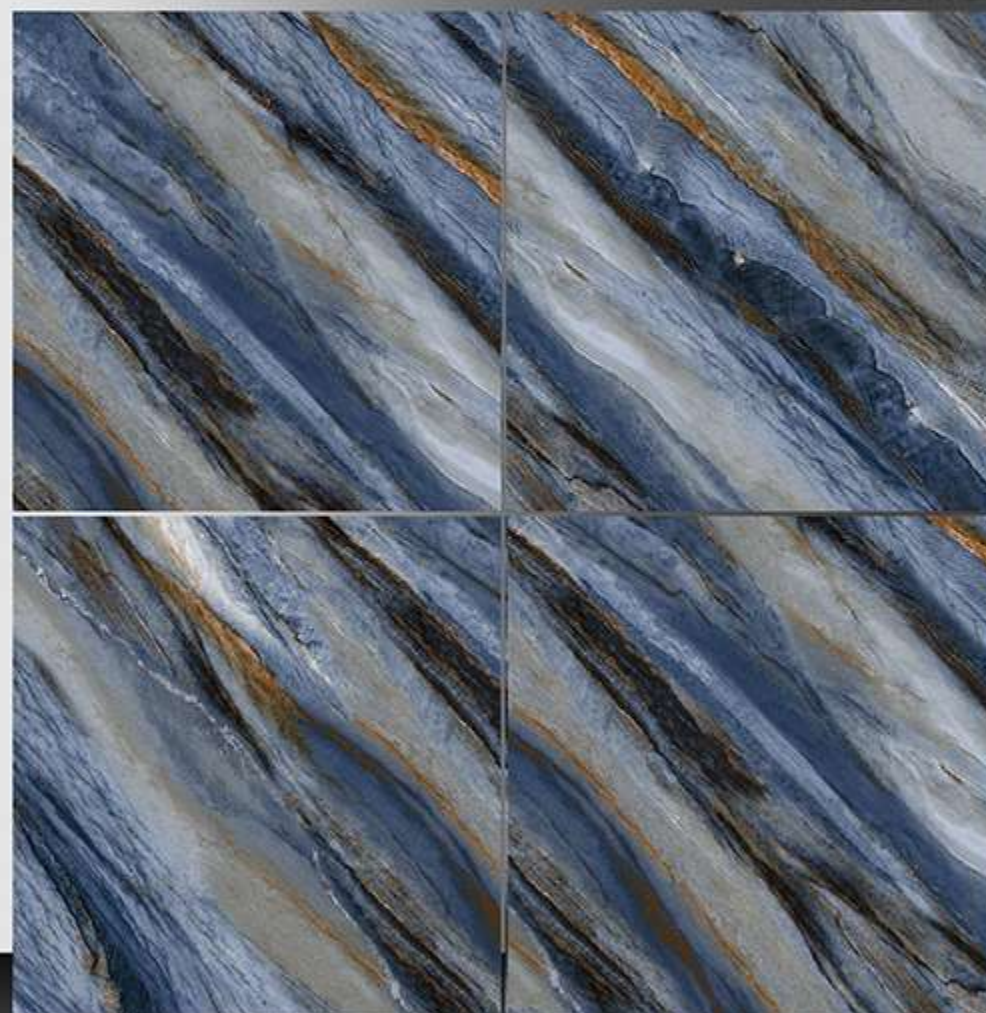

18027

CARVING

WHITE BODY

PORCELAIN TILES

600X600 mm

18028

CARVING

WHITE BODY