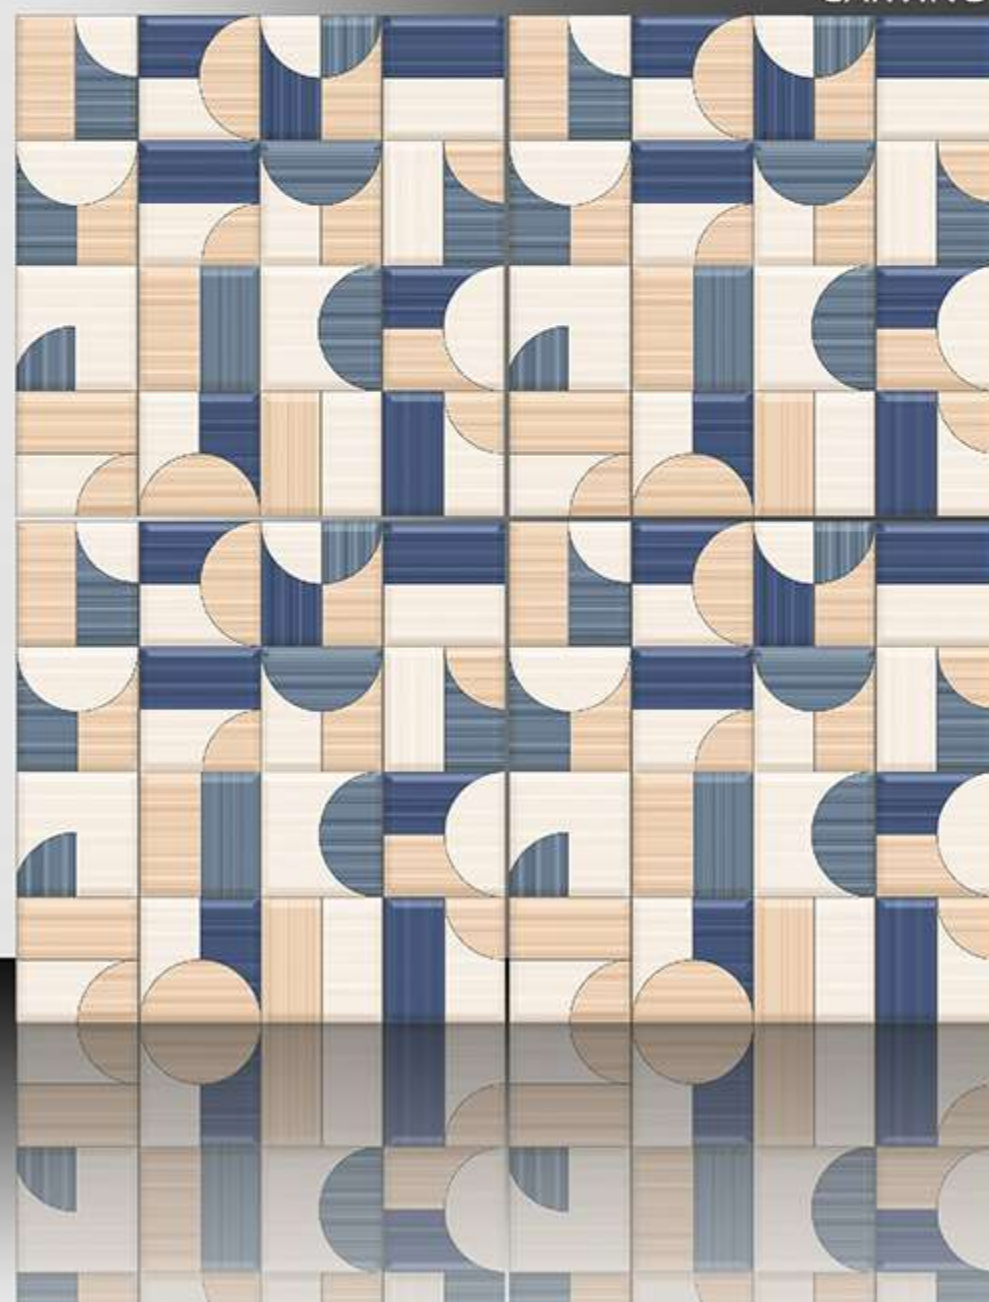

CARVING

WHITE BODY

PORCELAIN TILES

600X600 mm

18031

CARVING

WHITE BODY

PORCELAIN TILES