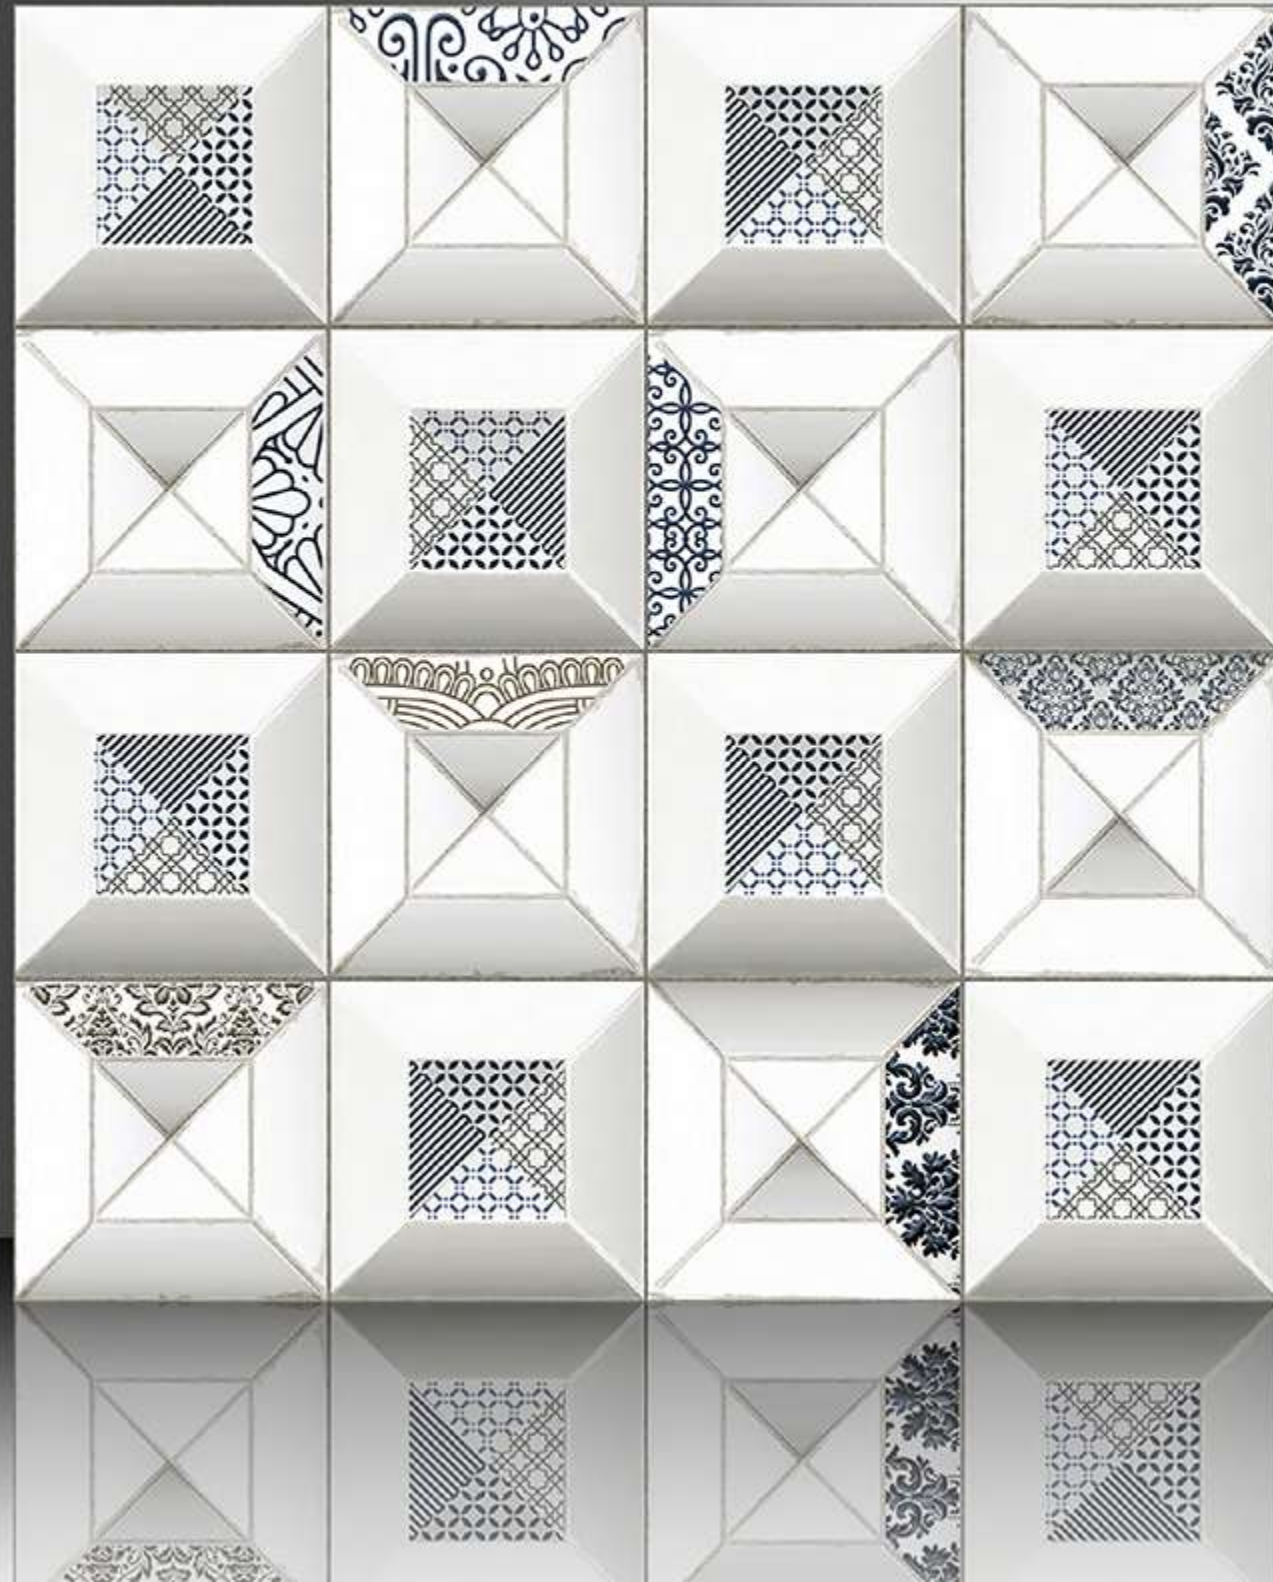

WHITE BODY

PORCELAIN TILES

600X600 mm