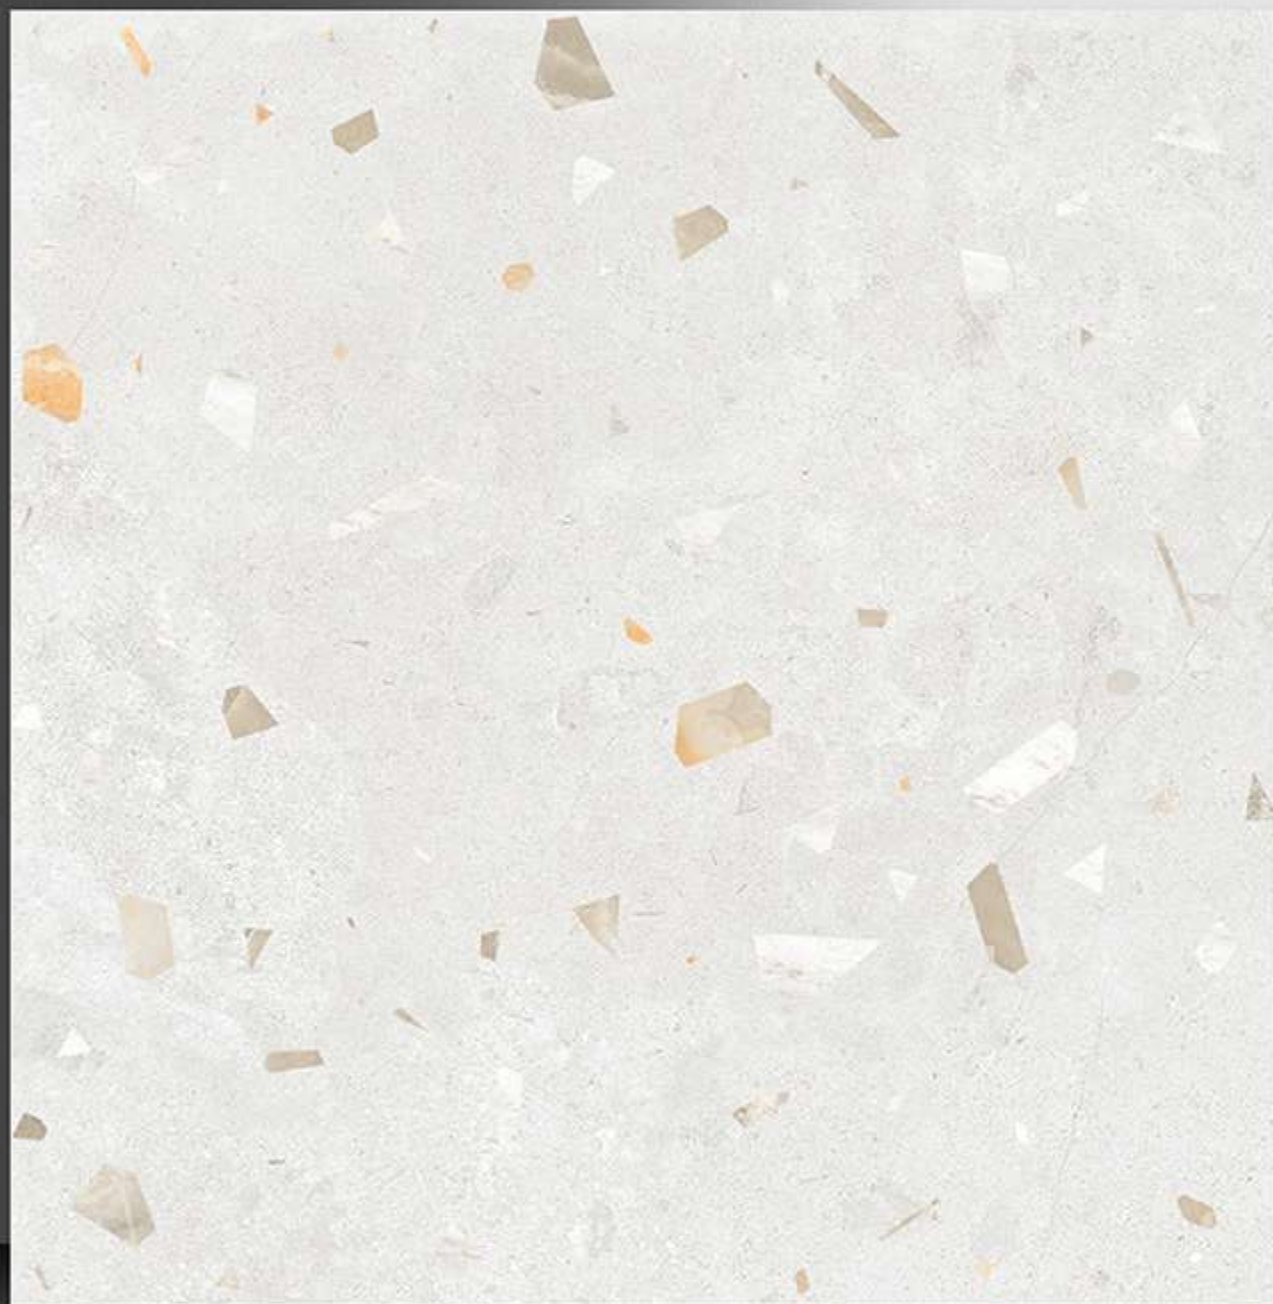

PORCELAIN TILES

600X600 mm

18012

CARVING

WHITE BODY

PORCELAIN TILES

600X600 mm

18013