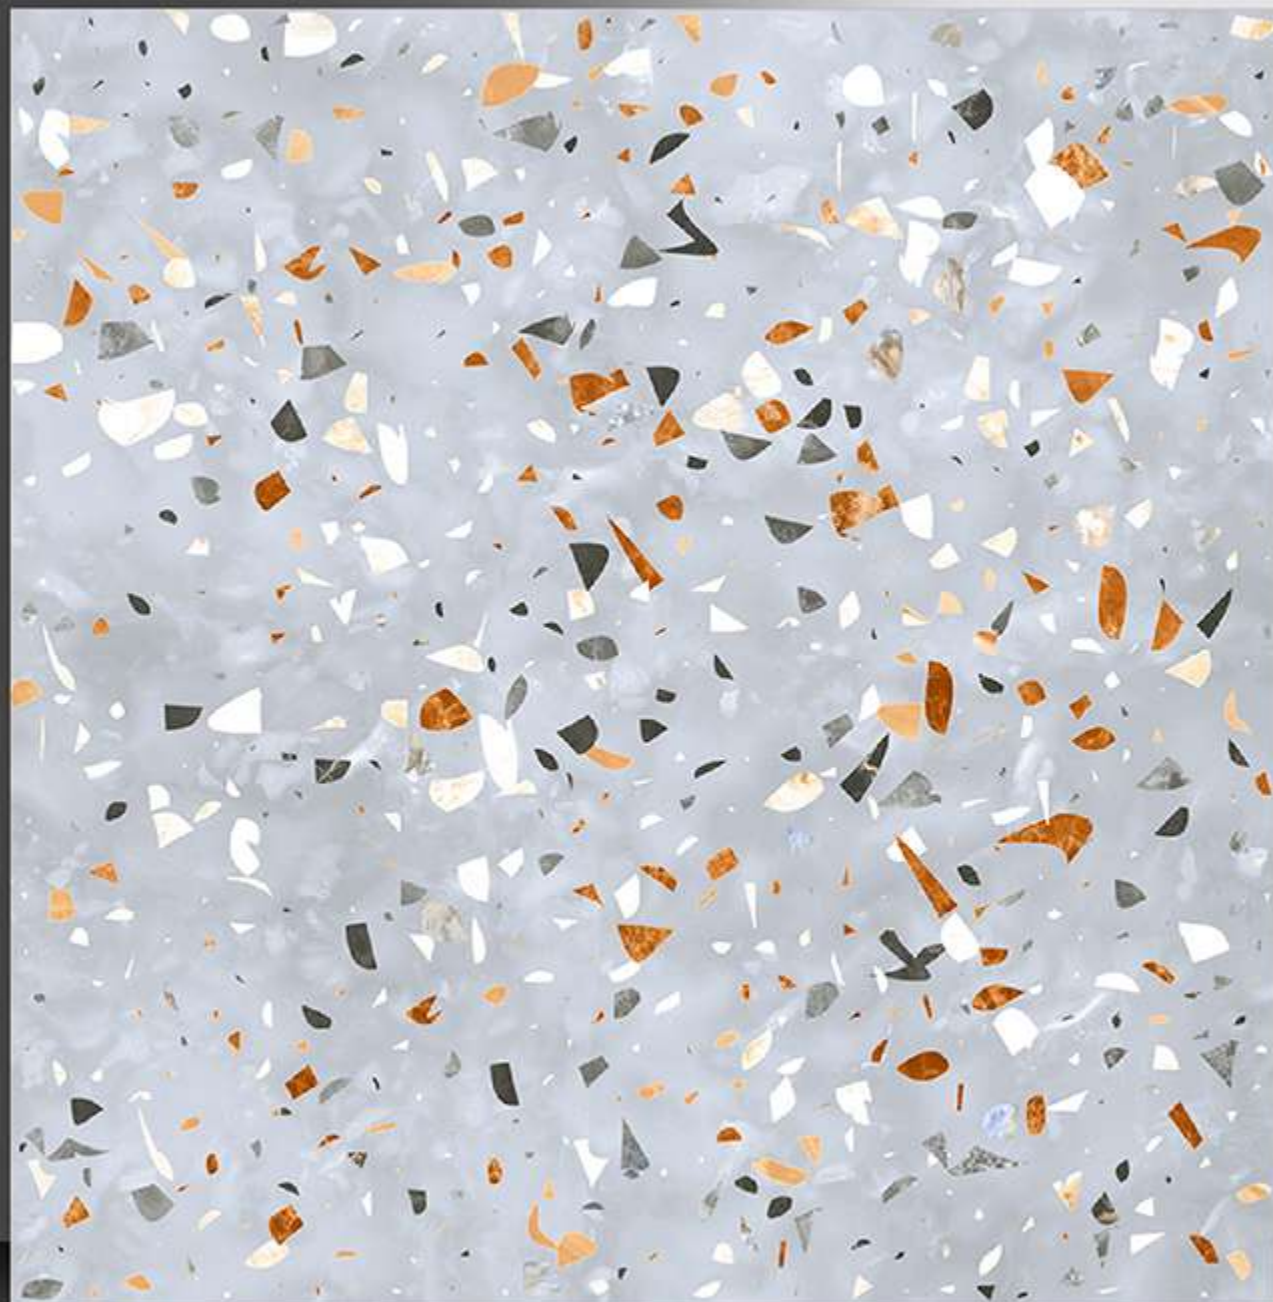

WHITE BODY

PORCELAIN TILES

600X600 mm