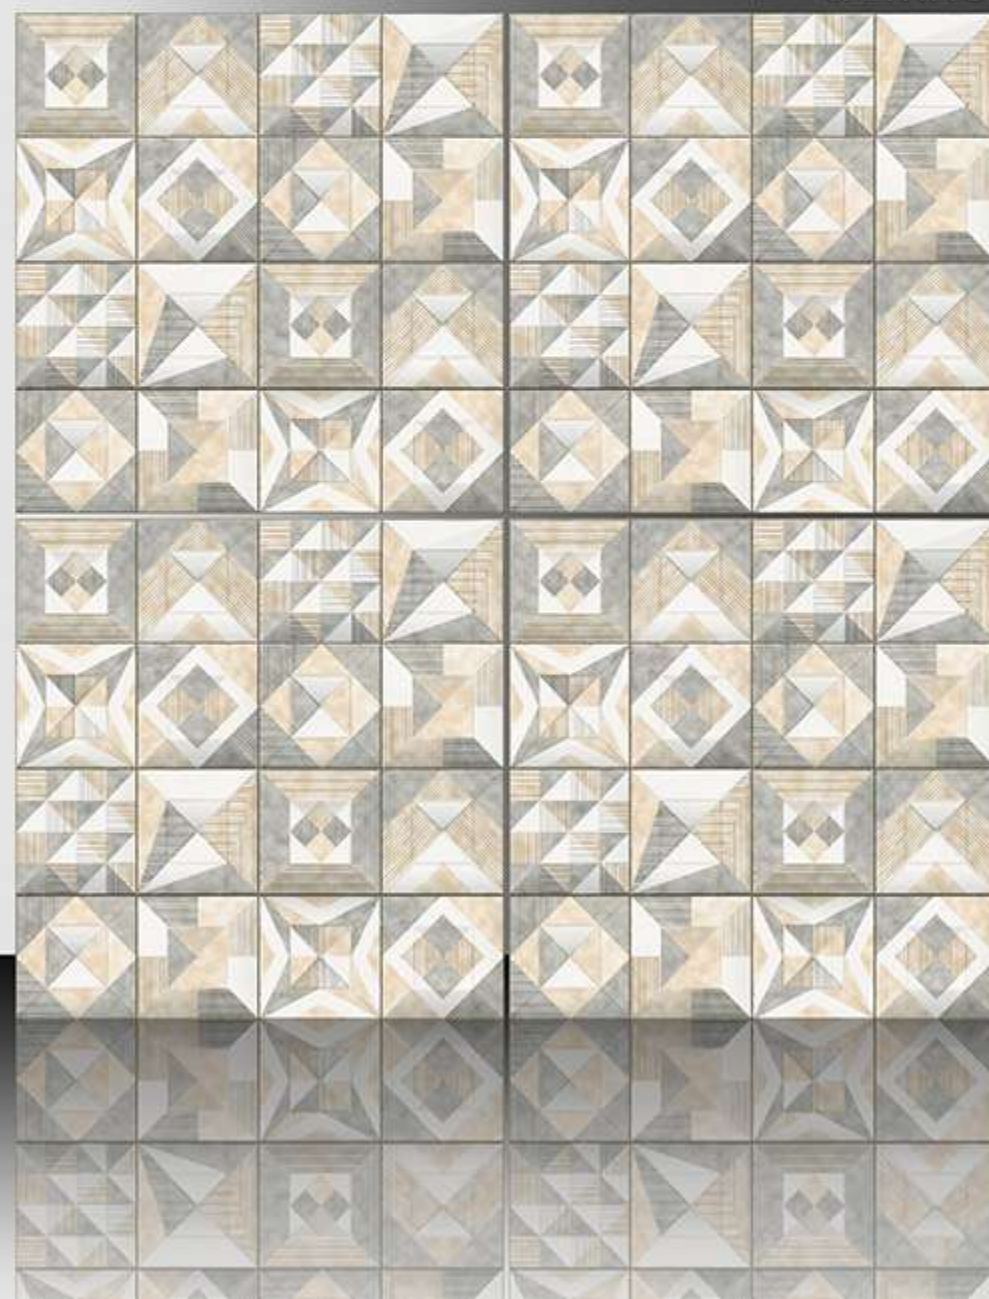

600X600 mm

18023

CARVING

WHITE BODY

PORCELAIN TILES

600X600 mm

18024

CARVING