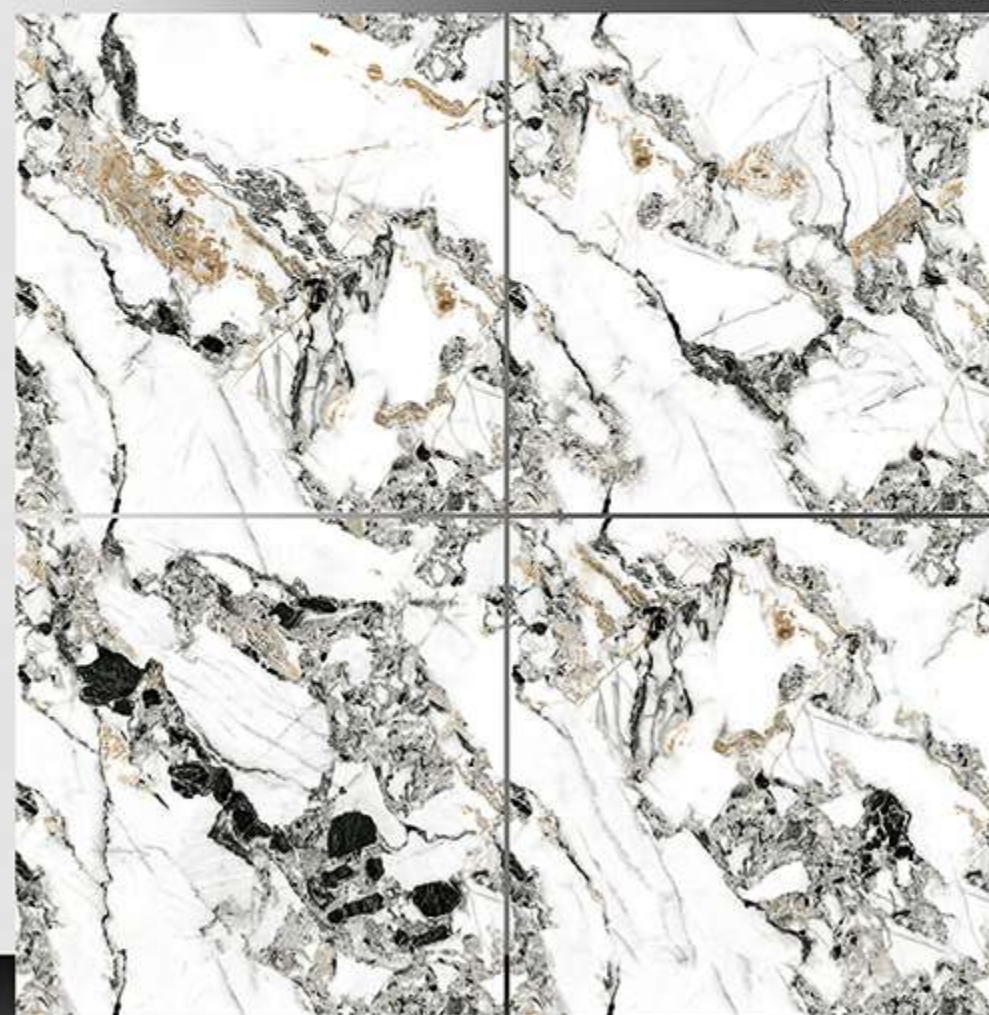

18020

CARVING