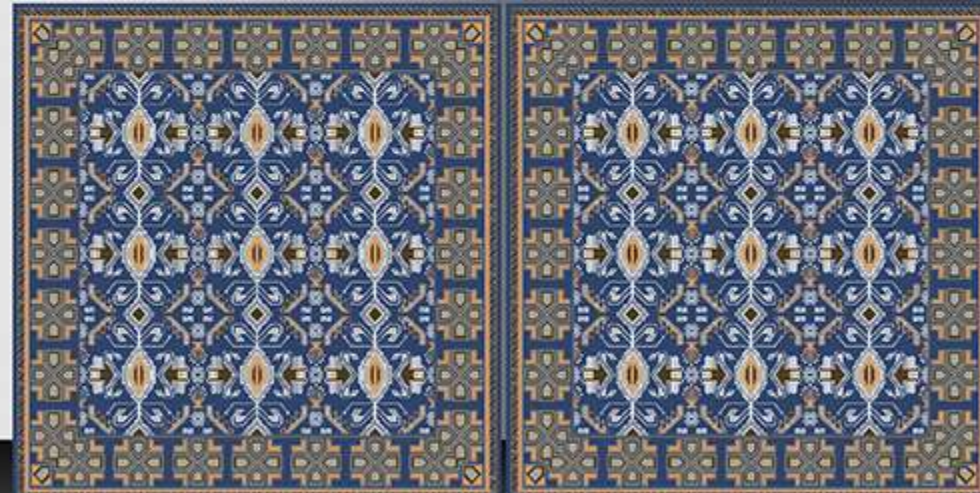

18060

CARVING