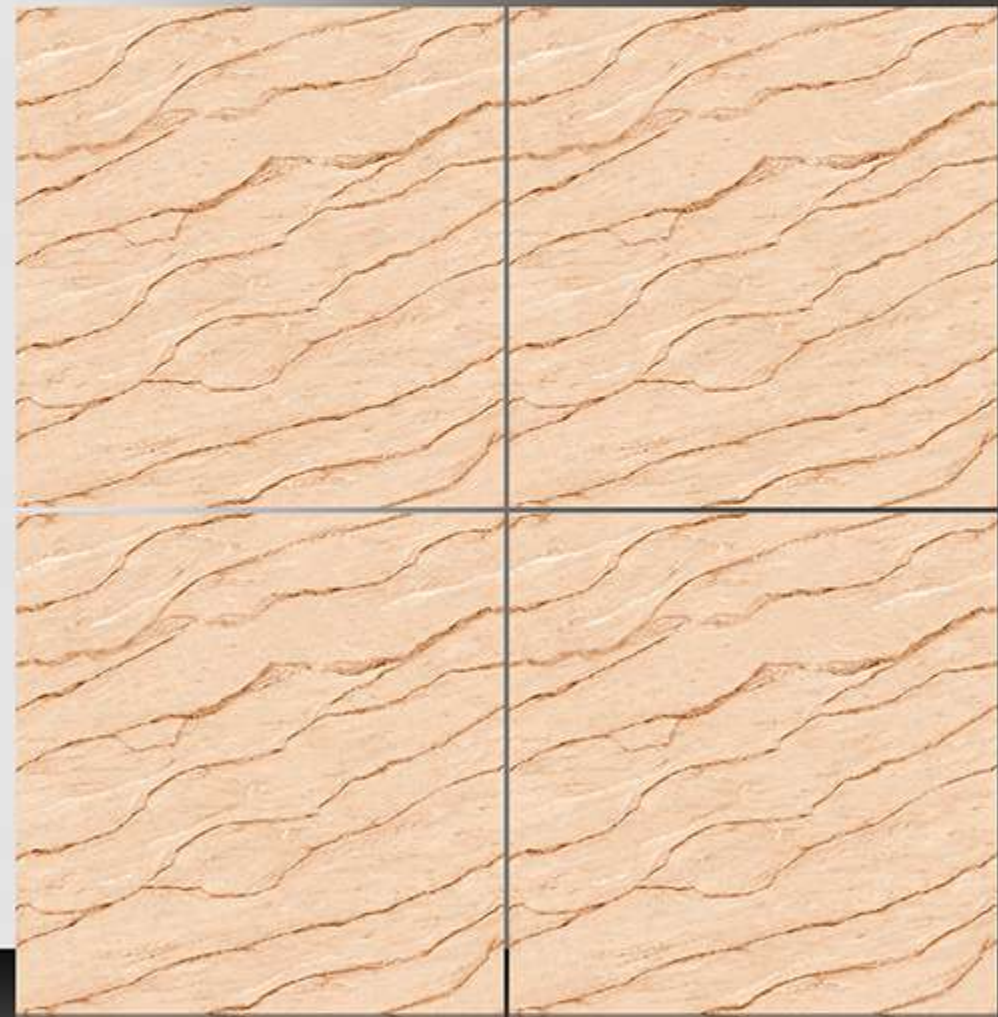

18002

CARVING

WHITE BODY

PORCELAIN TILES

600X600 mm

18003

CARVING

WHITE BODY