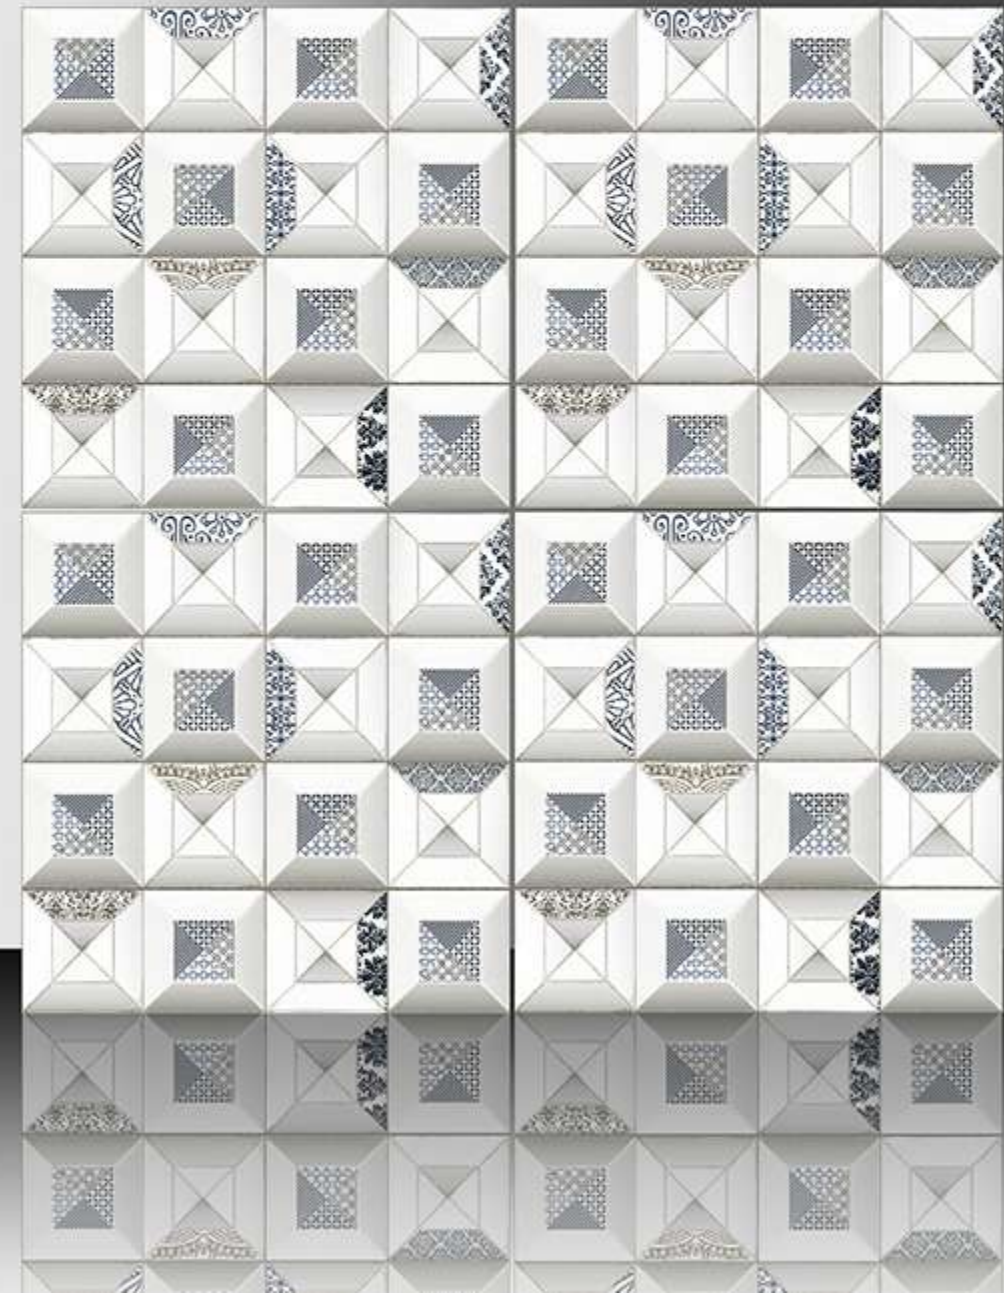

18023

CARVING