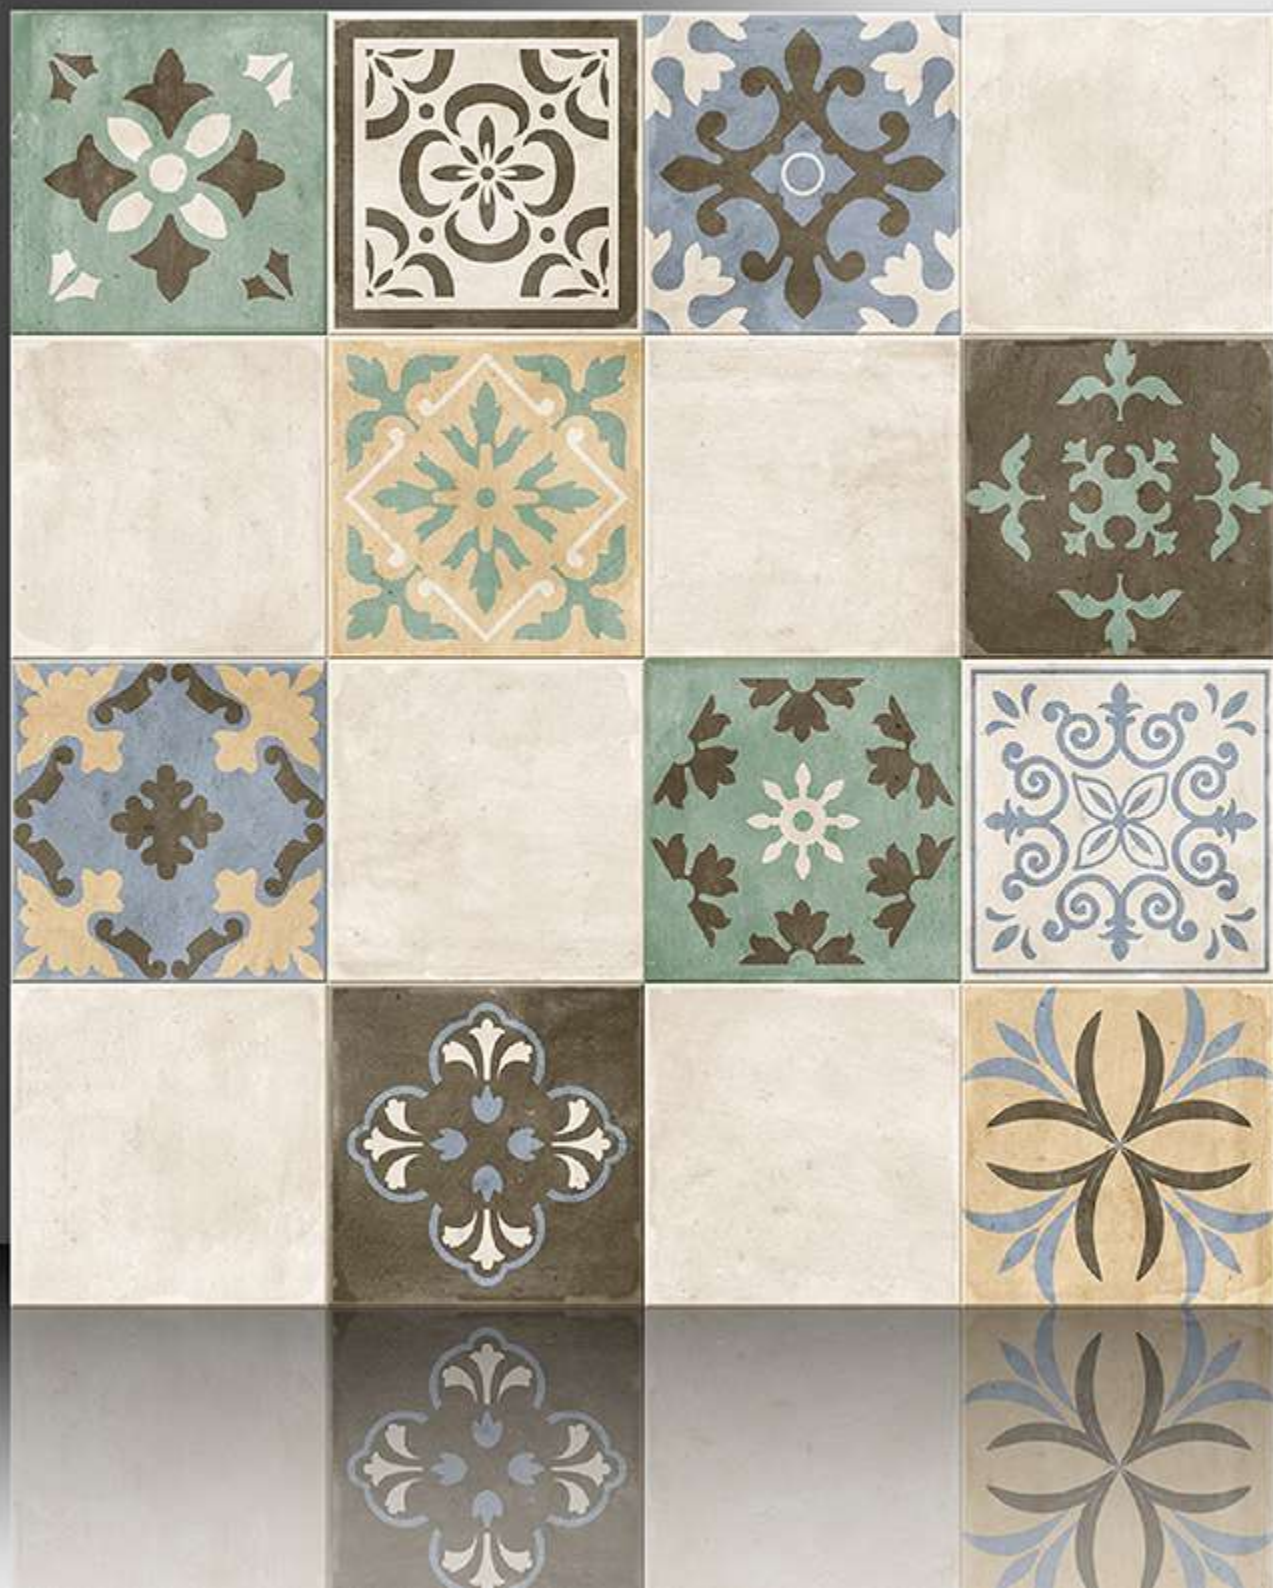

600X600 mm

18063

CARVING

WHITE BODY

PORCELAIN TILES

600X600 mm

18064

CARVING