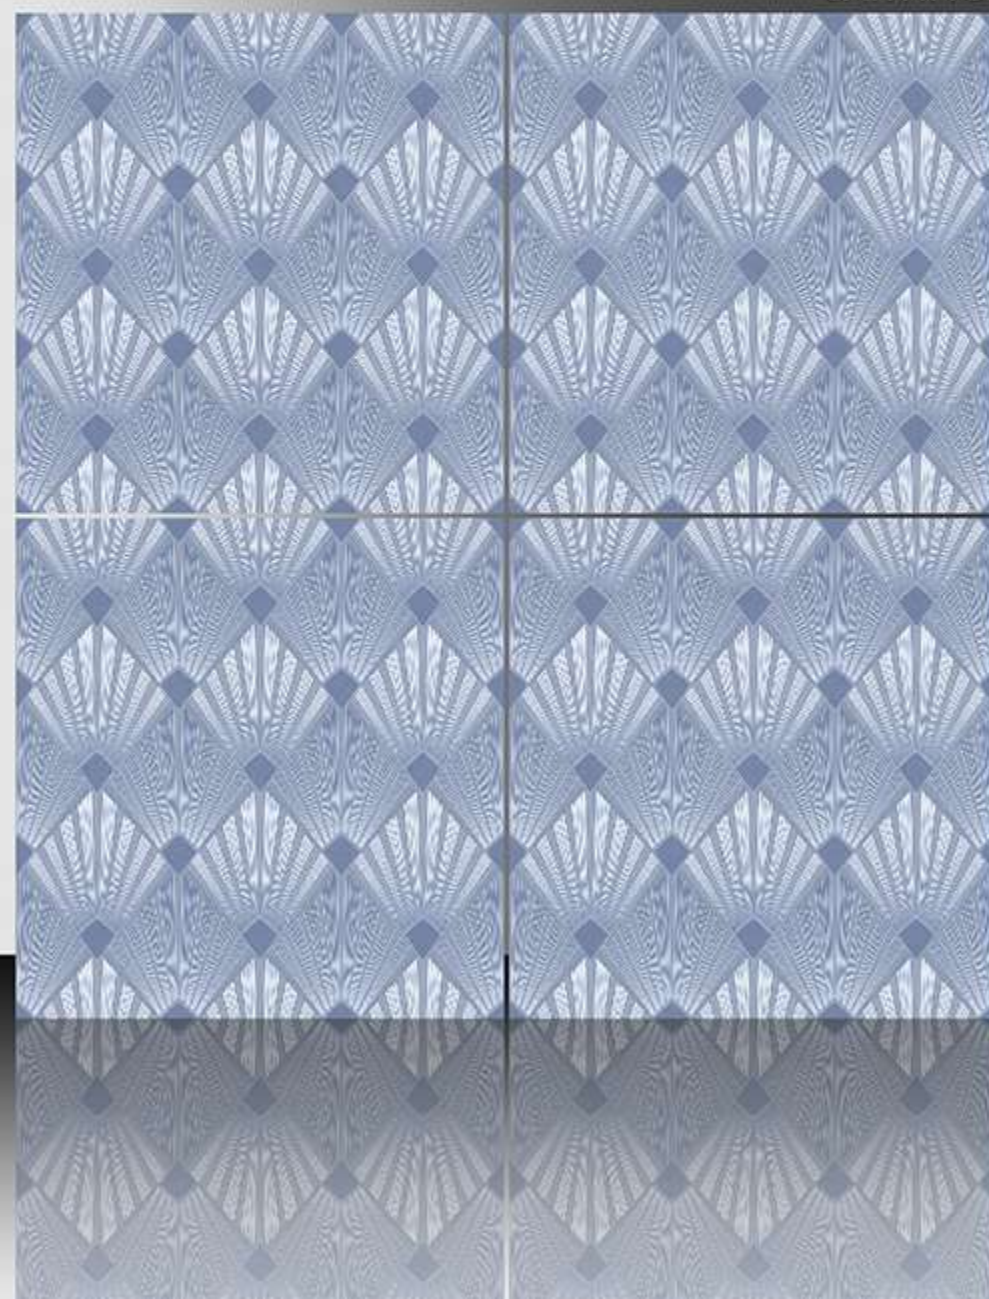

WHITE BODY

PORCELAIN TILES

600X600 mm

18034

CARVING

WHITE BODY

PORCELAIN TILES

600X600 mm