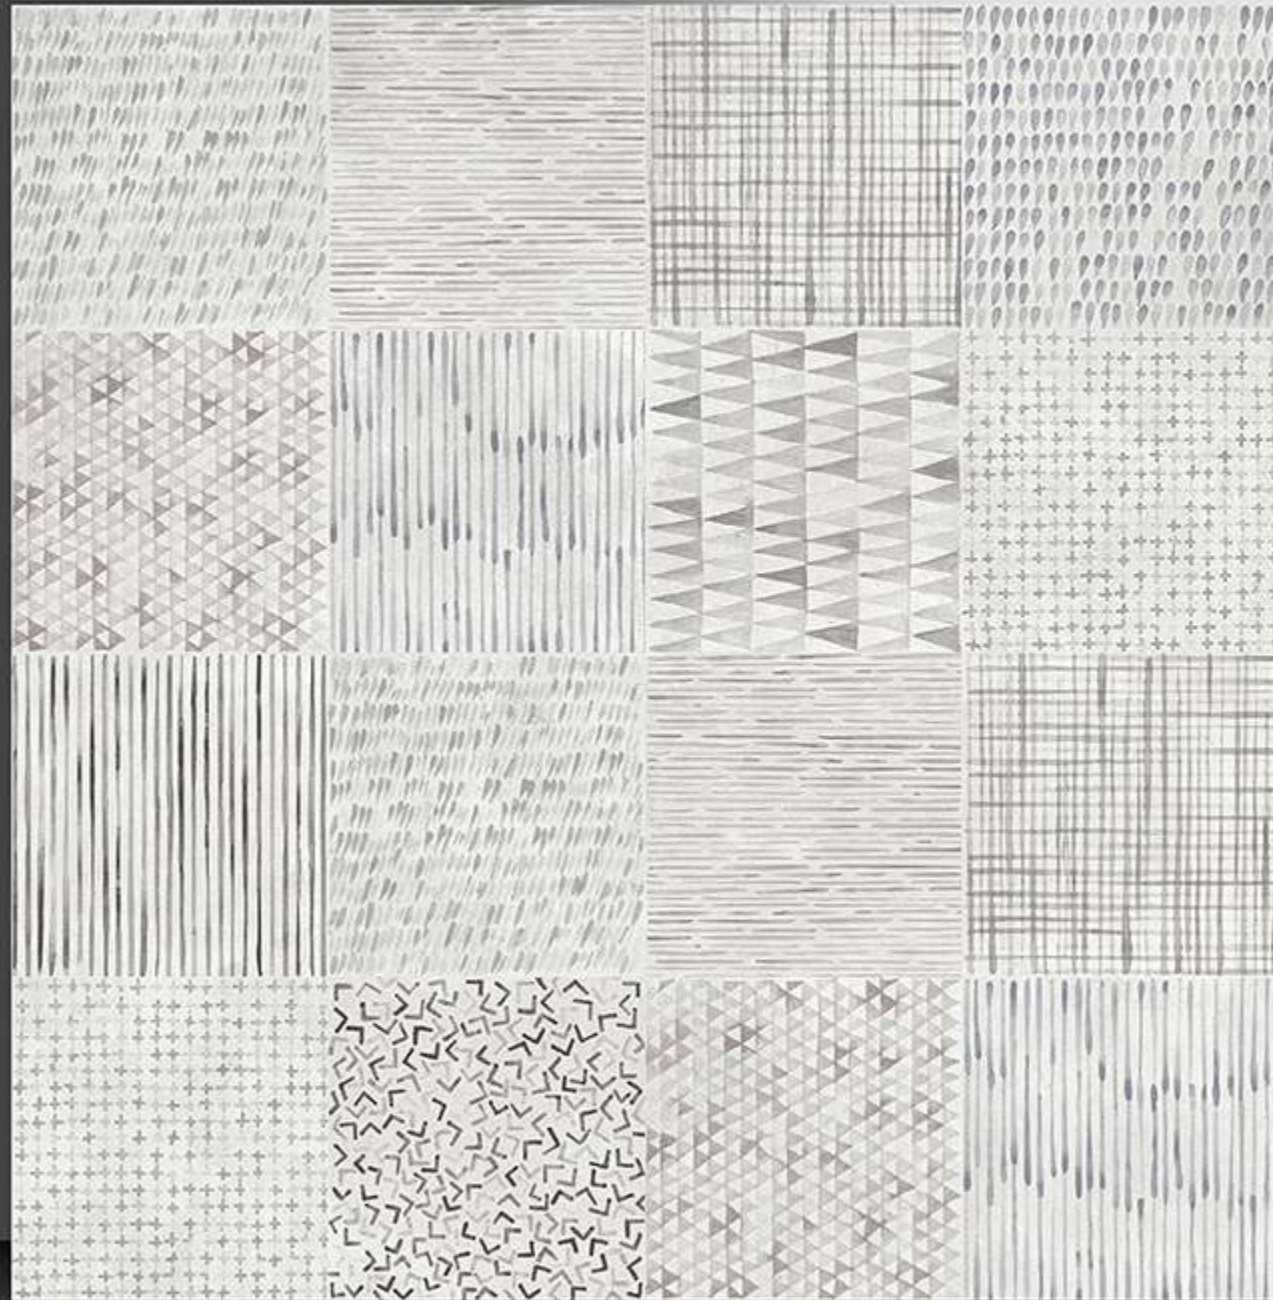

WHITE BODY

PORCELAIN TILES

600X600 mm