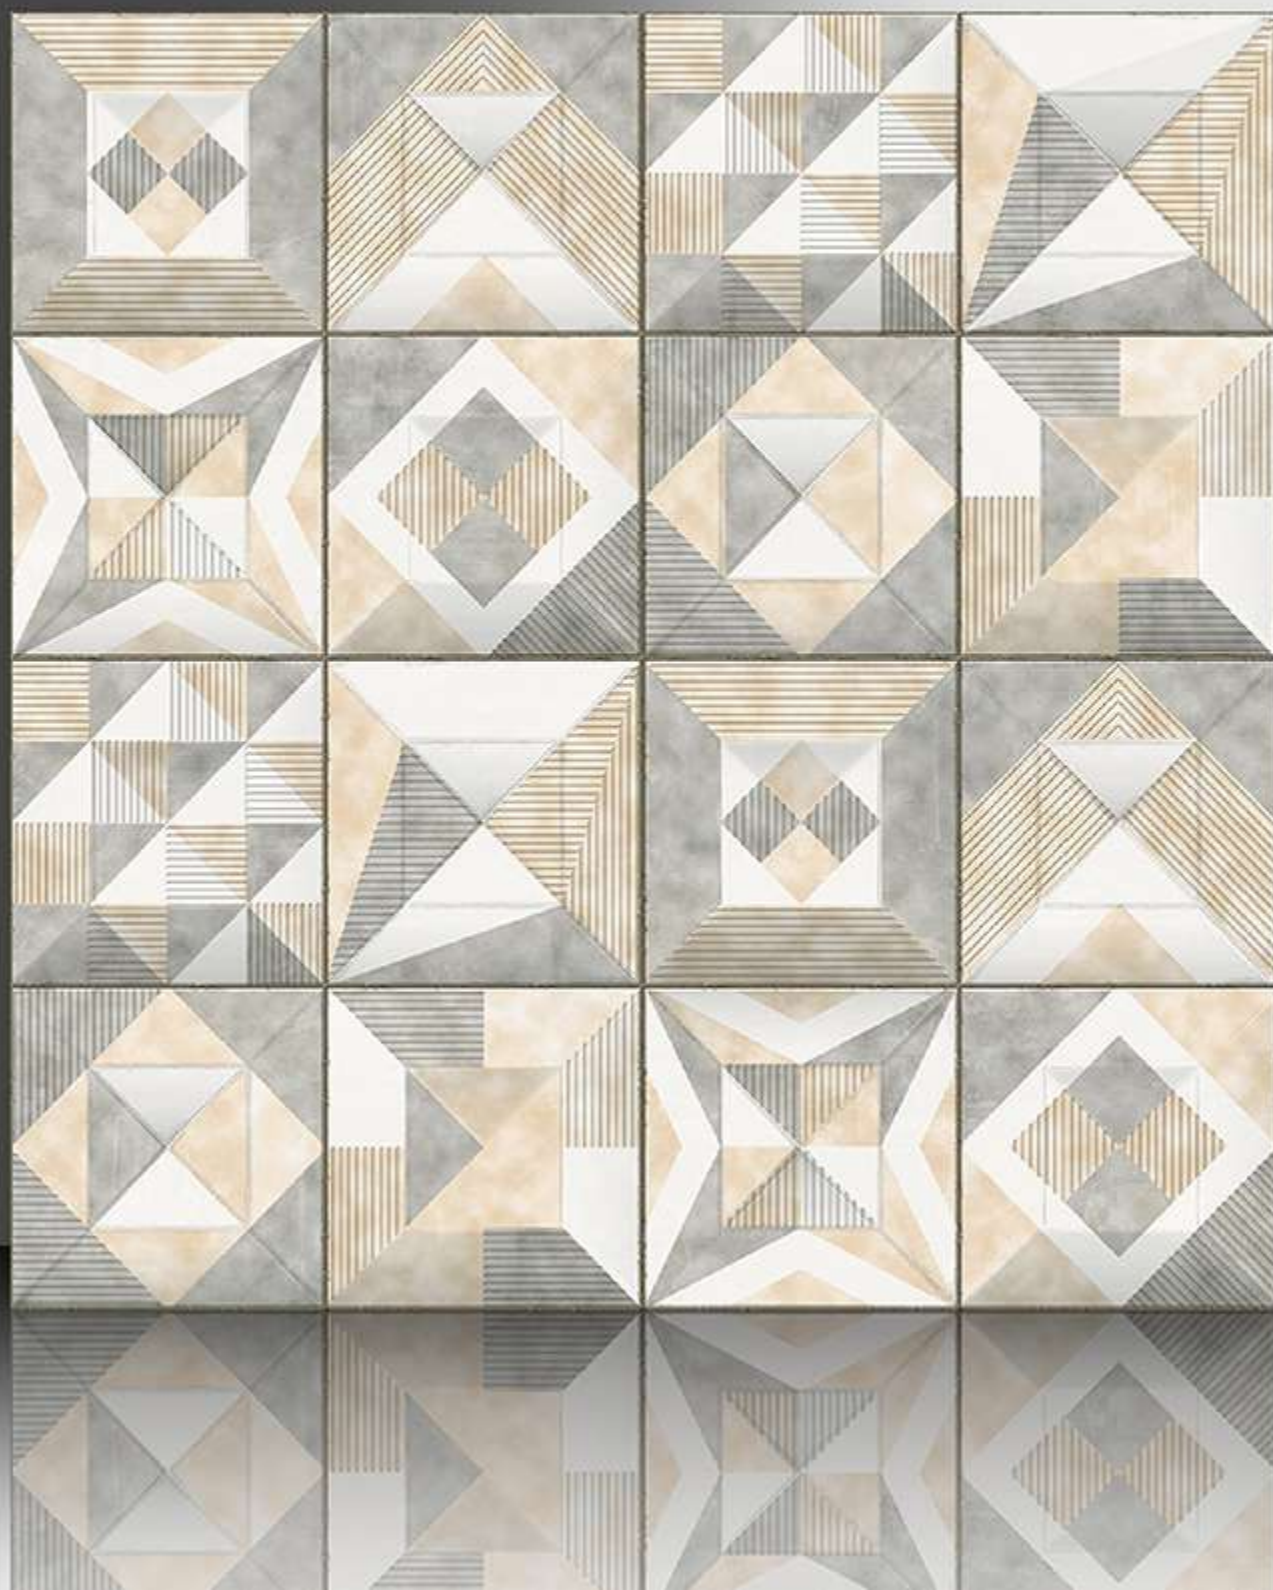

600X600 mm

18023

CARVING

WHITE BODY

PORCELAIN TILES

600X600 mm

18024

CARVING