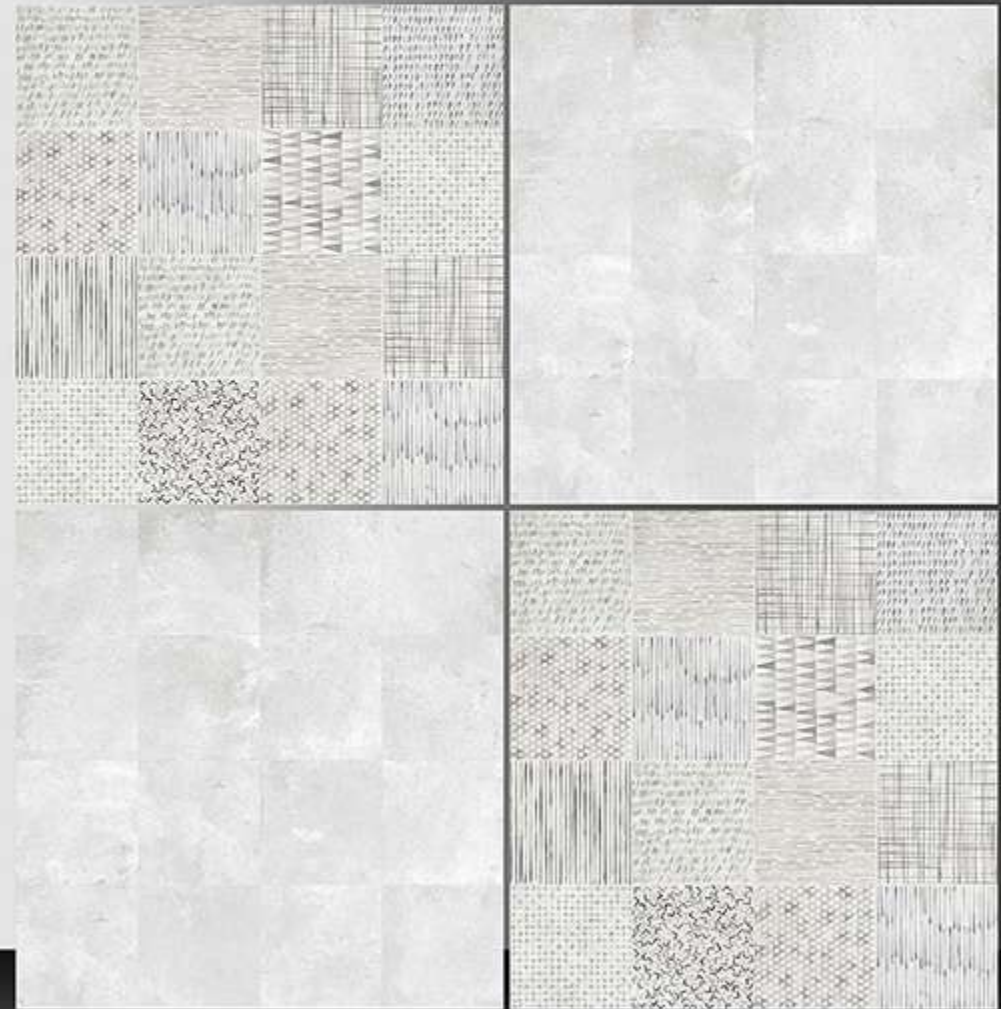

WHITE BODY

PORCELAIN TILES

600X600 mm

18051

CARVING

Light

Decor

WHITE BODY