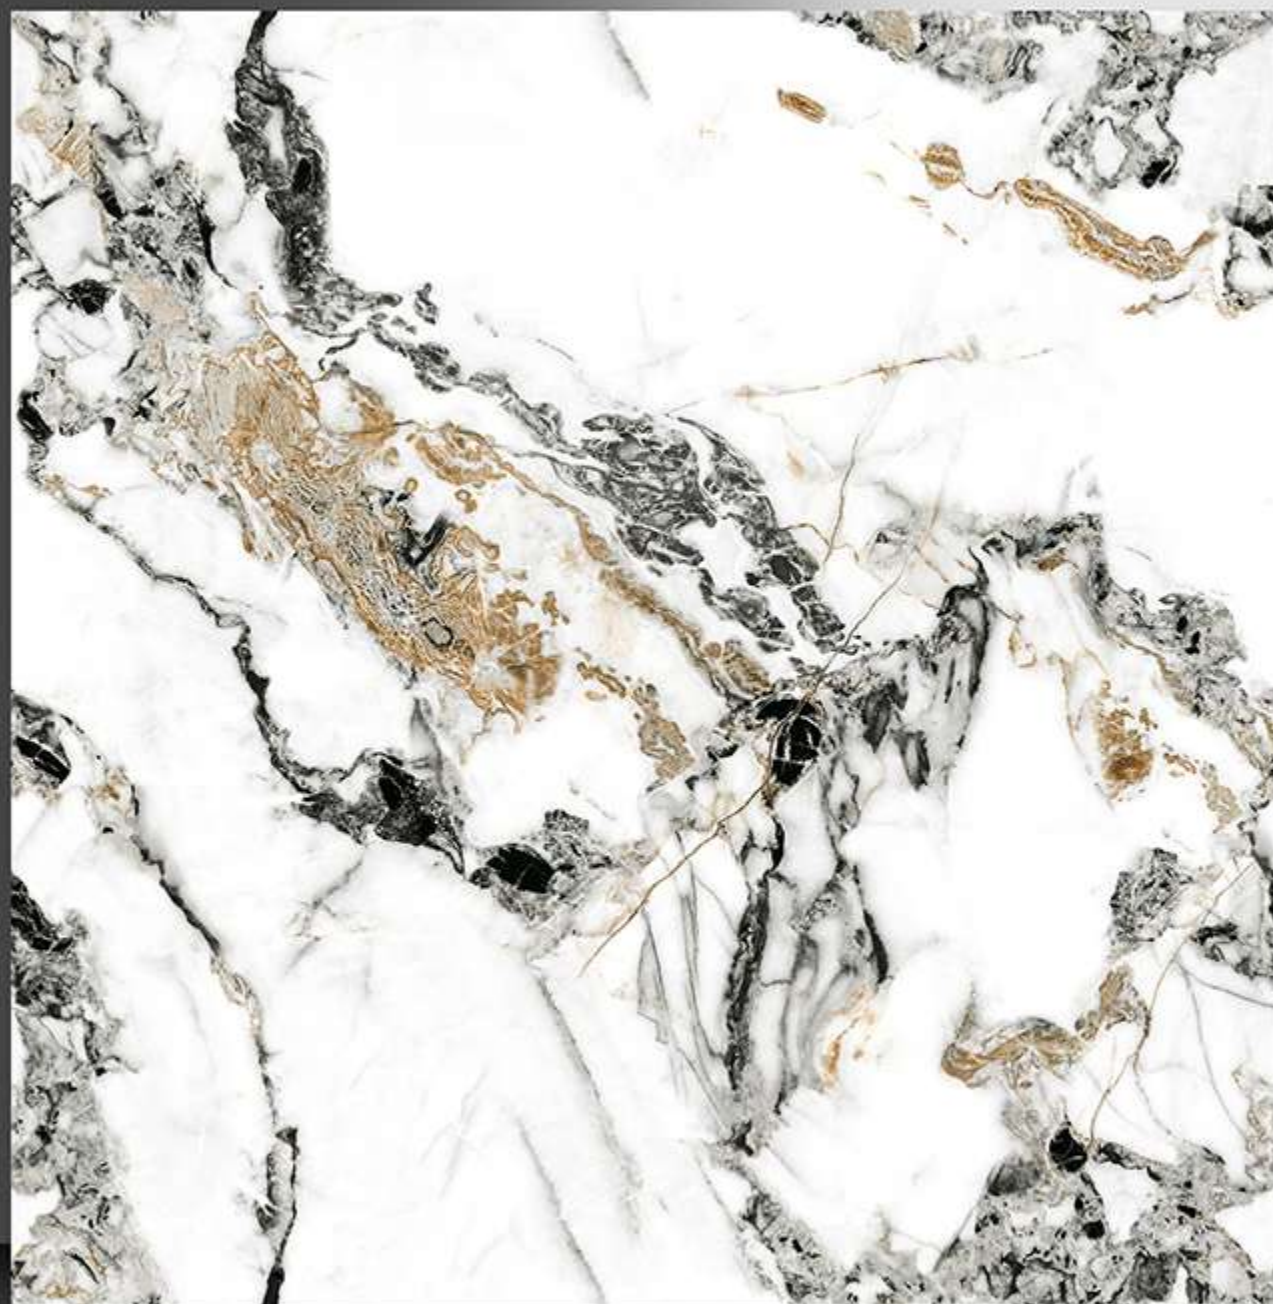

WHITE BODY

PORCELAIN TILES

600X600 mm