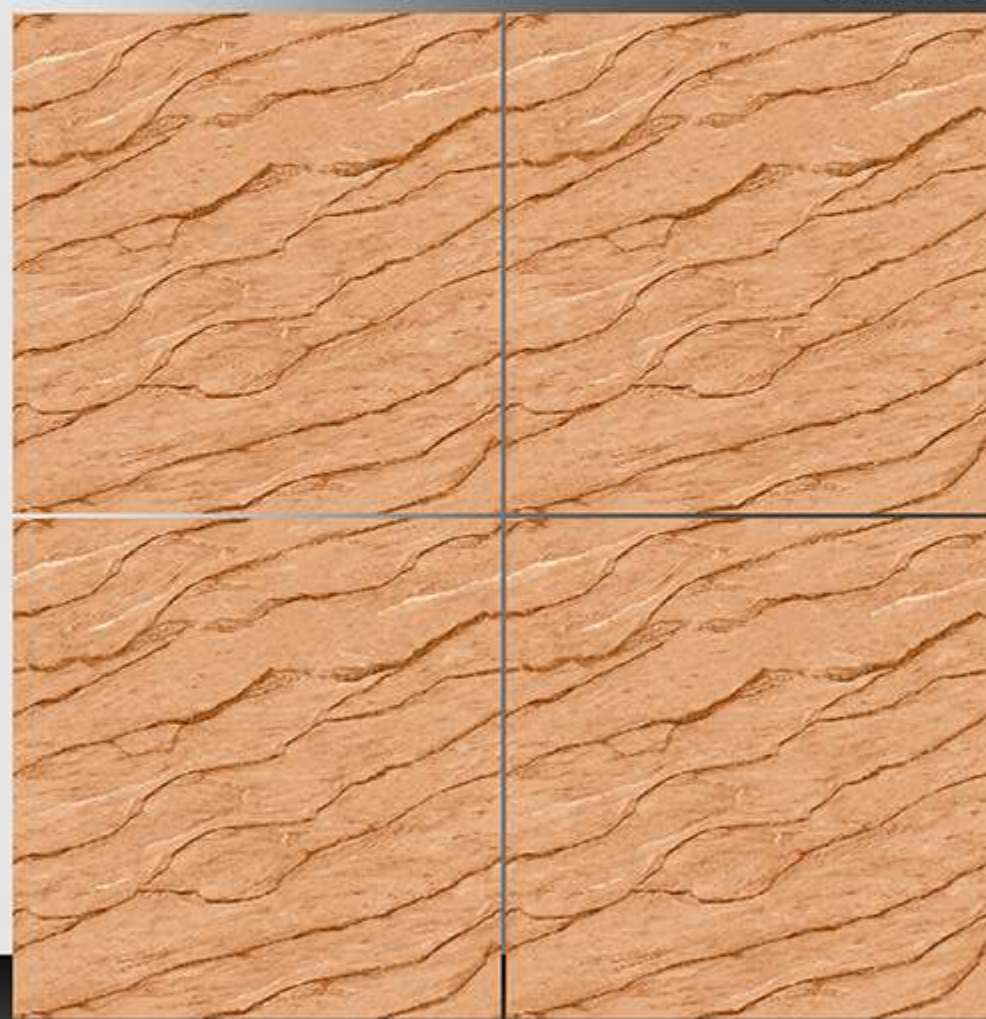

18002

CARVING