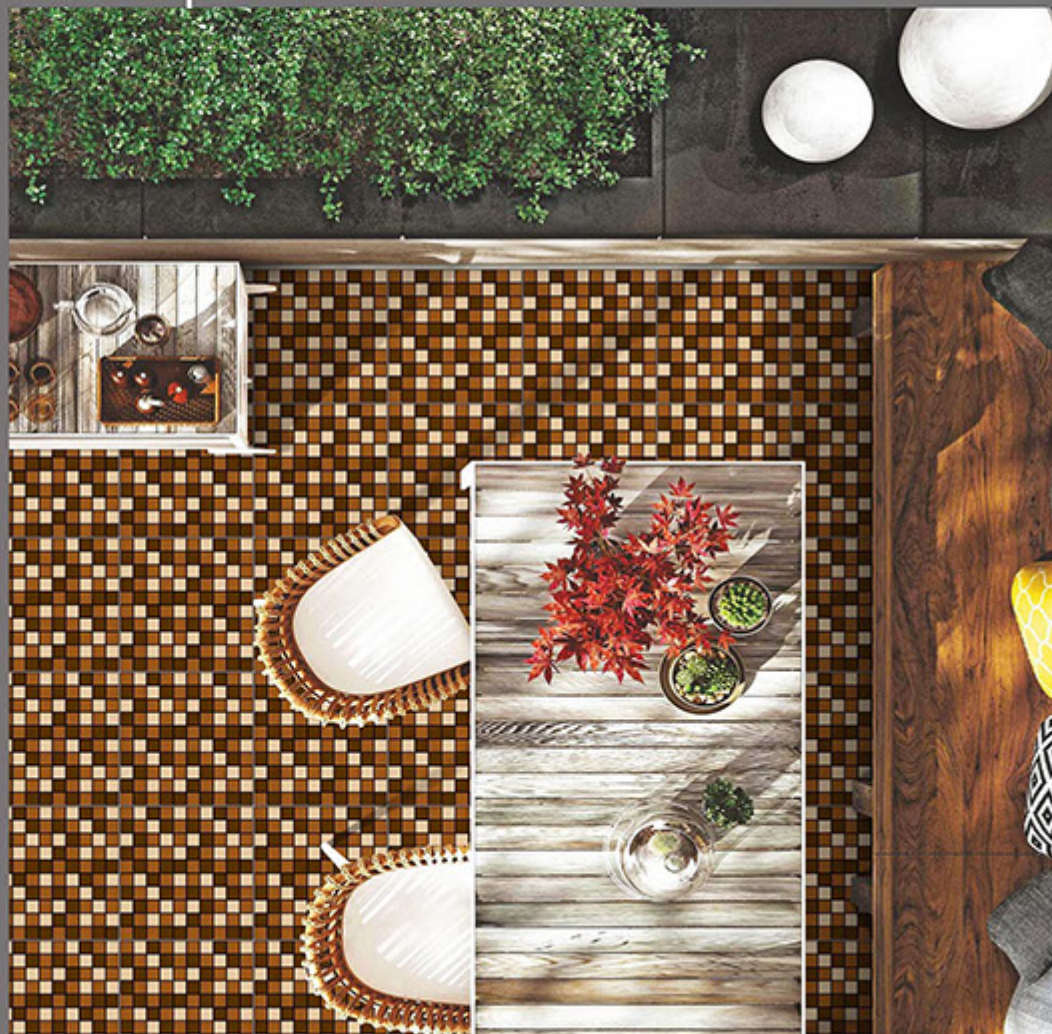

**HEAVY
DUTY**
PARKING TILES
300 x 300 mm

Anti Slip

100%
Water Proof

UV Resistant

PUNCH
Surface

9 mm
Thickness