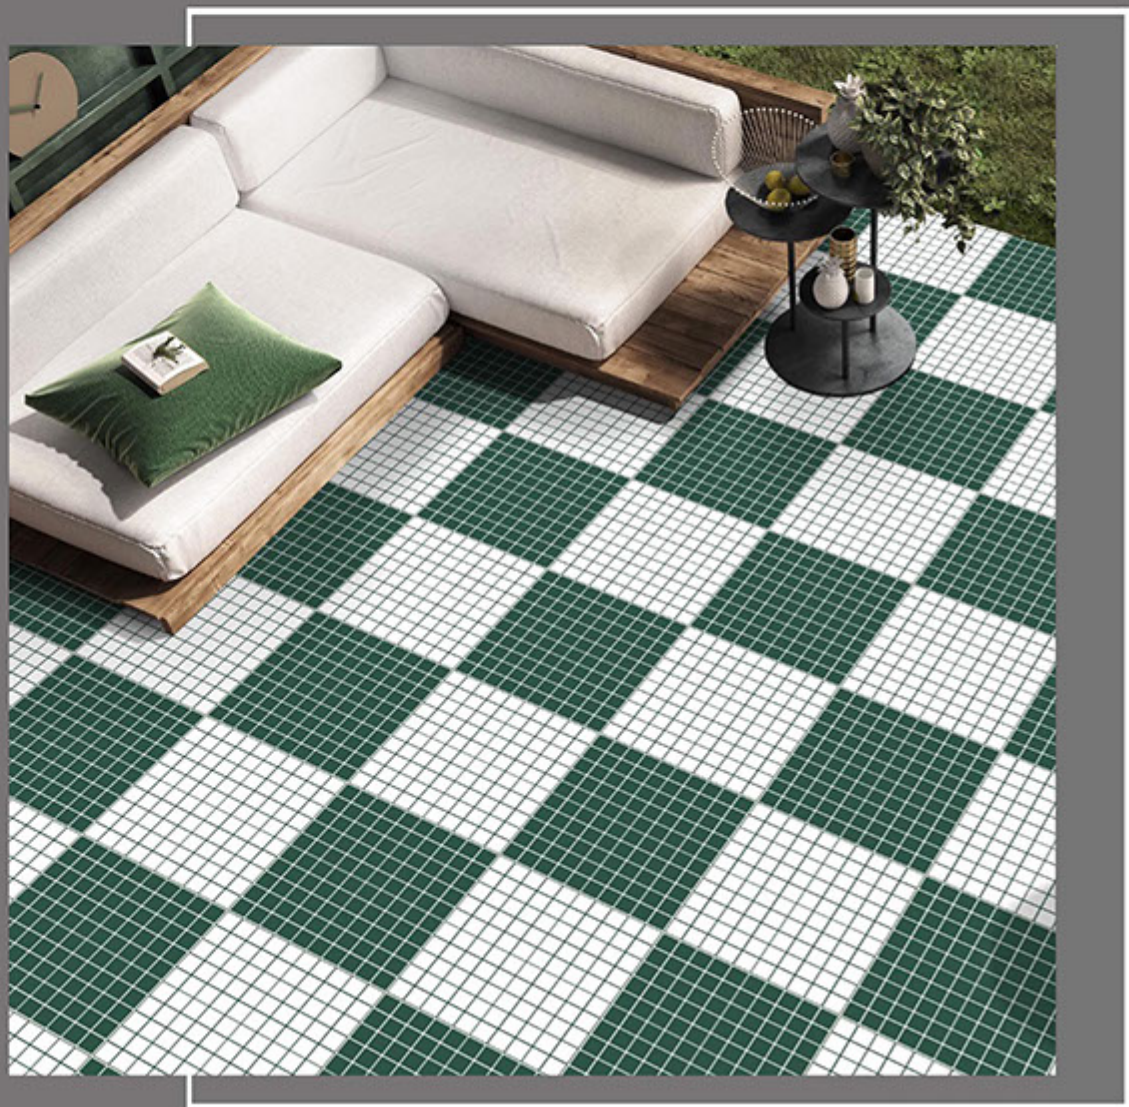

9 mm
Thickness

**HEAVY
DUTY**
PARKING TILES
300 x 300 mm

SPECTRA AQUA GREEN D

SPECTRA AQUA GREEN L

Anti Slip

100%
Water Proof

UV Resistant

PUNCH
Surface