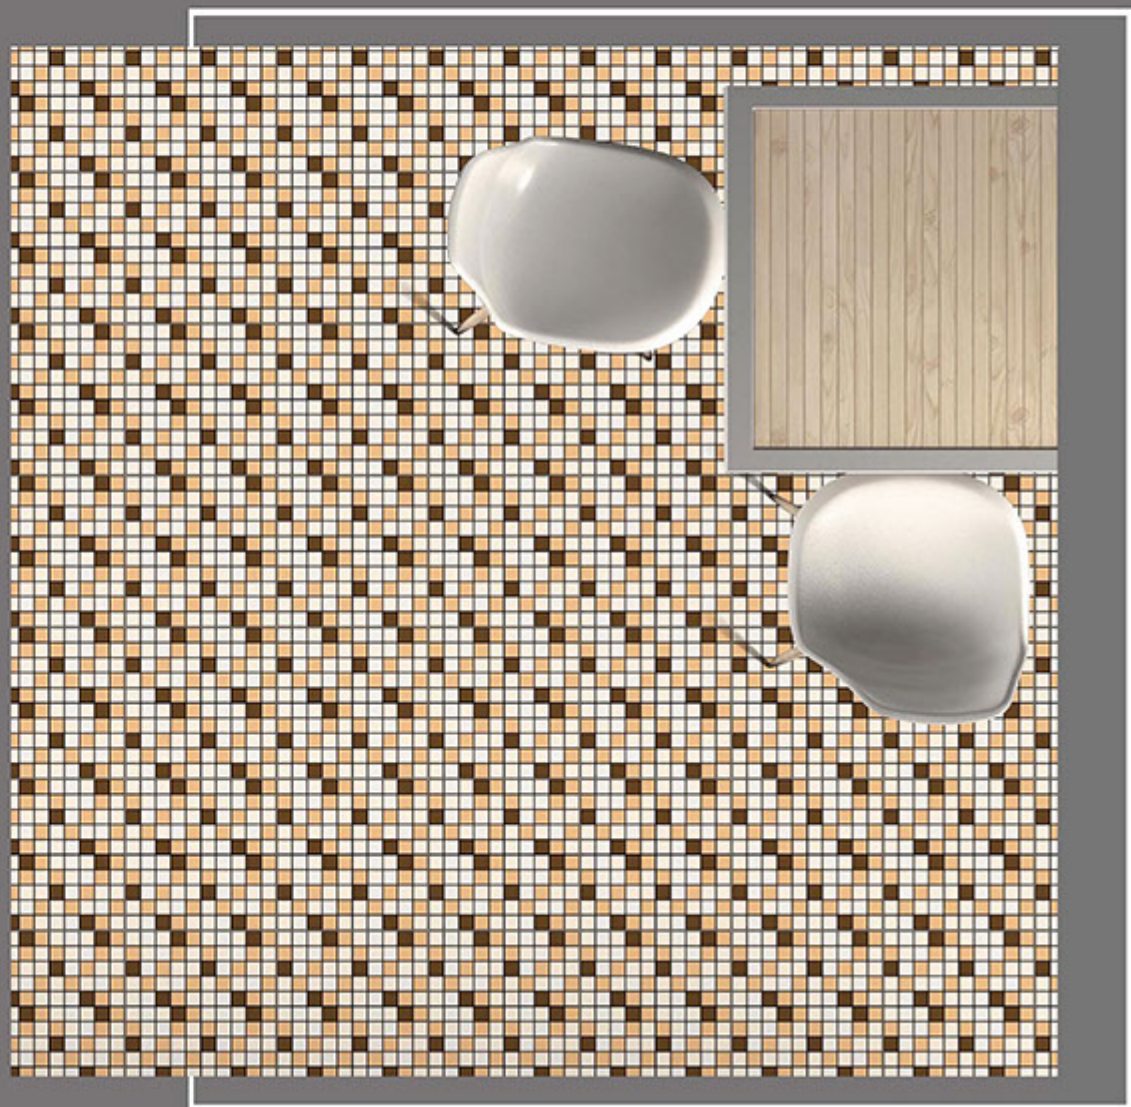

**HEAVY
DUTY**
PARKING TILES
300 x 300 mm

Anti Slip

100%
Water Proof

UV Resistant

PUNCH
Surface

9 mm
Thickness