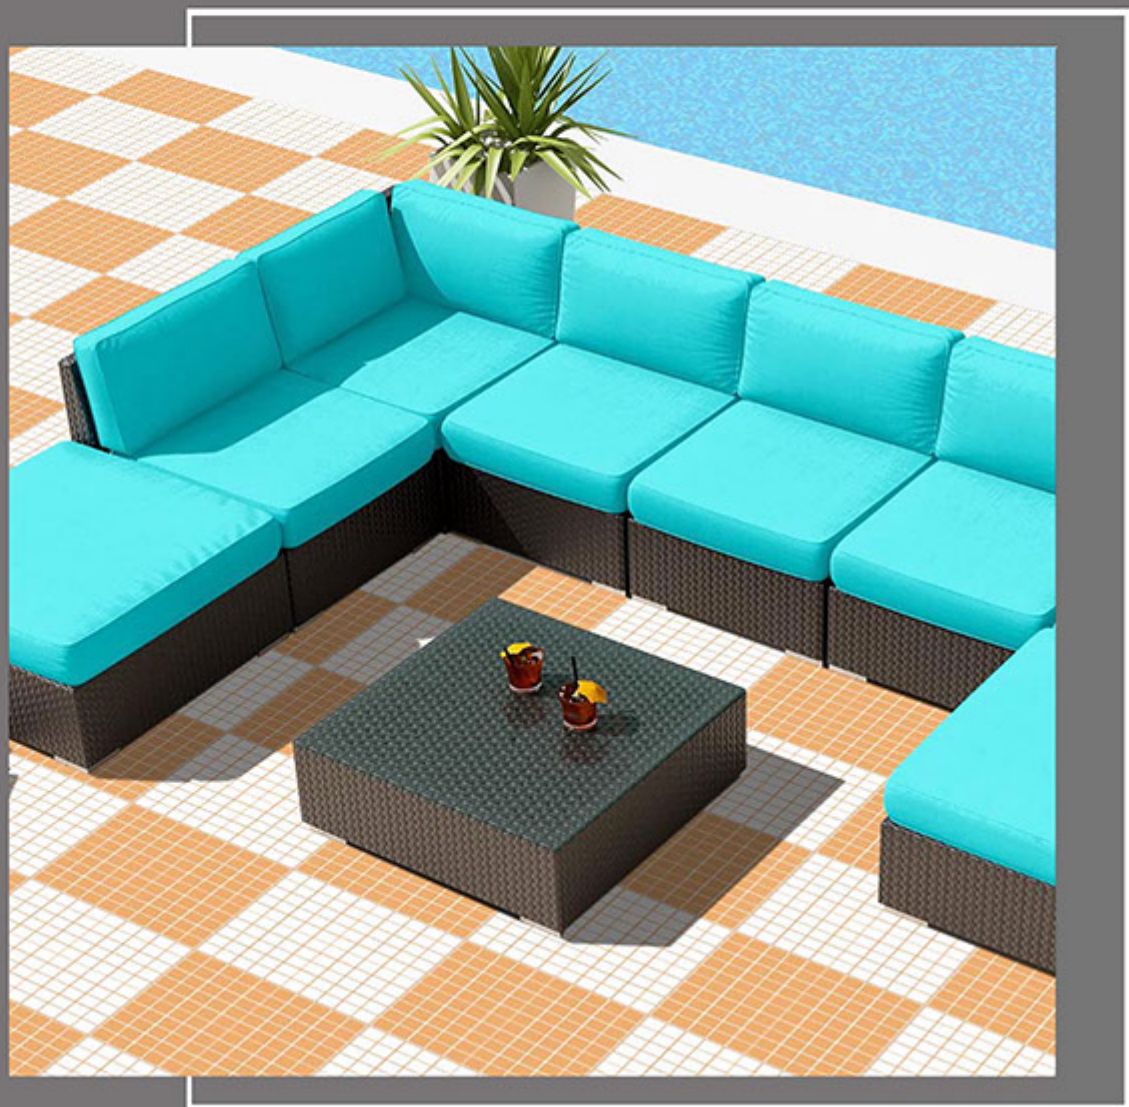

**HEAVY
DUTY**
PARKING TILES
300 x 300 mm

Anti Slip

100%
Water Proof

UV Resistant

PUNCH
Surface

9 mm
Thickness