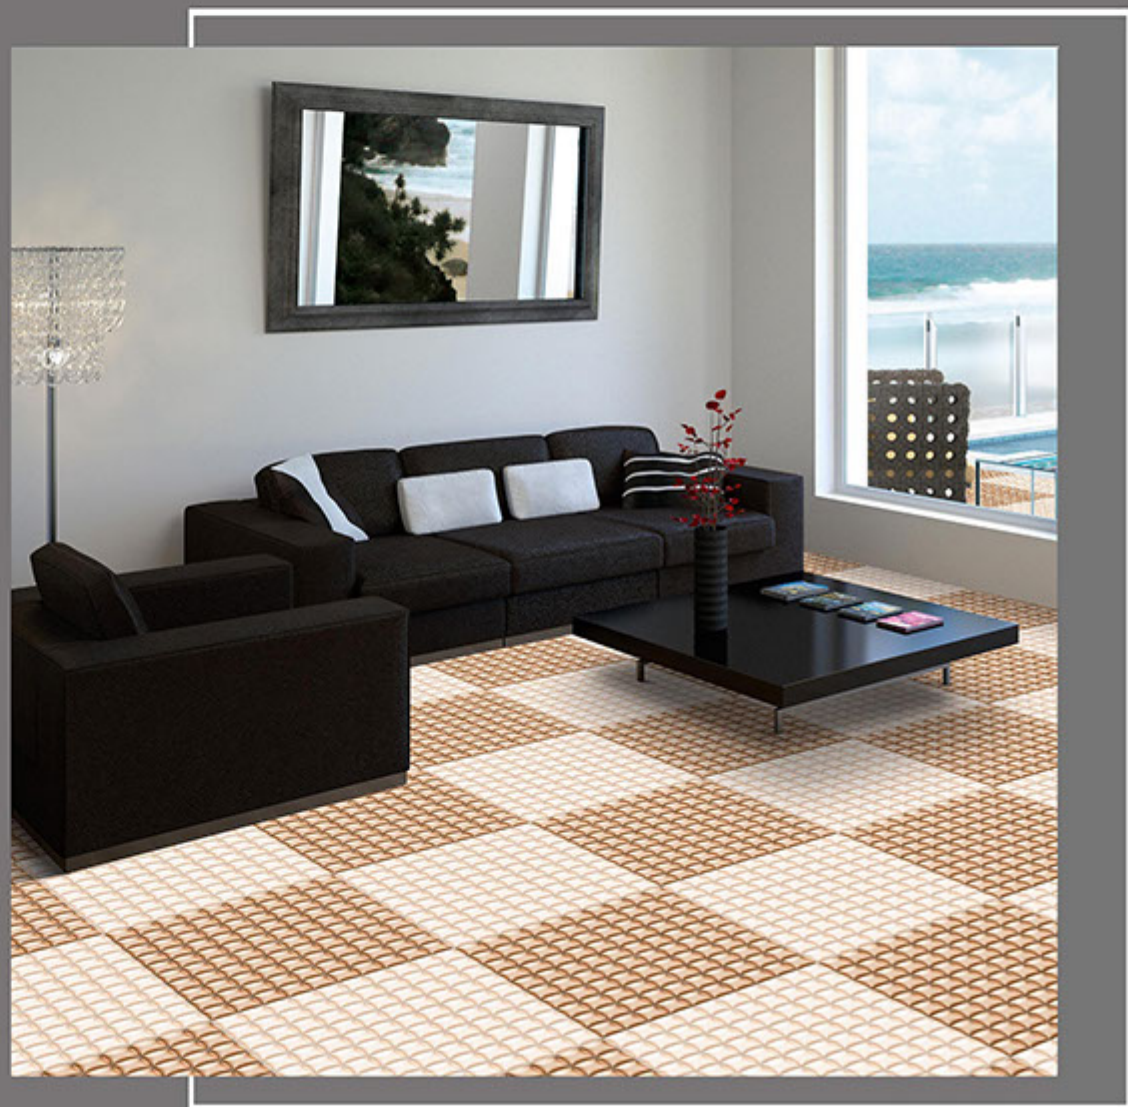

Anti Slip

100%
Water Proof

UV Resistant

PUNCH
Surface

9 mm
Thickness

**HEAVY
DUTY**
PARKING TILES
300 x 300 mm

SPECTRA 210-HL

SPECTRA 210-L