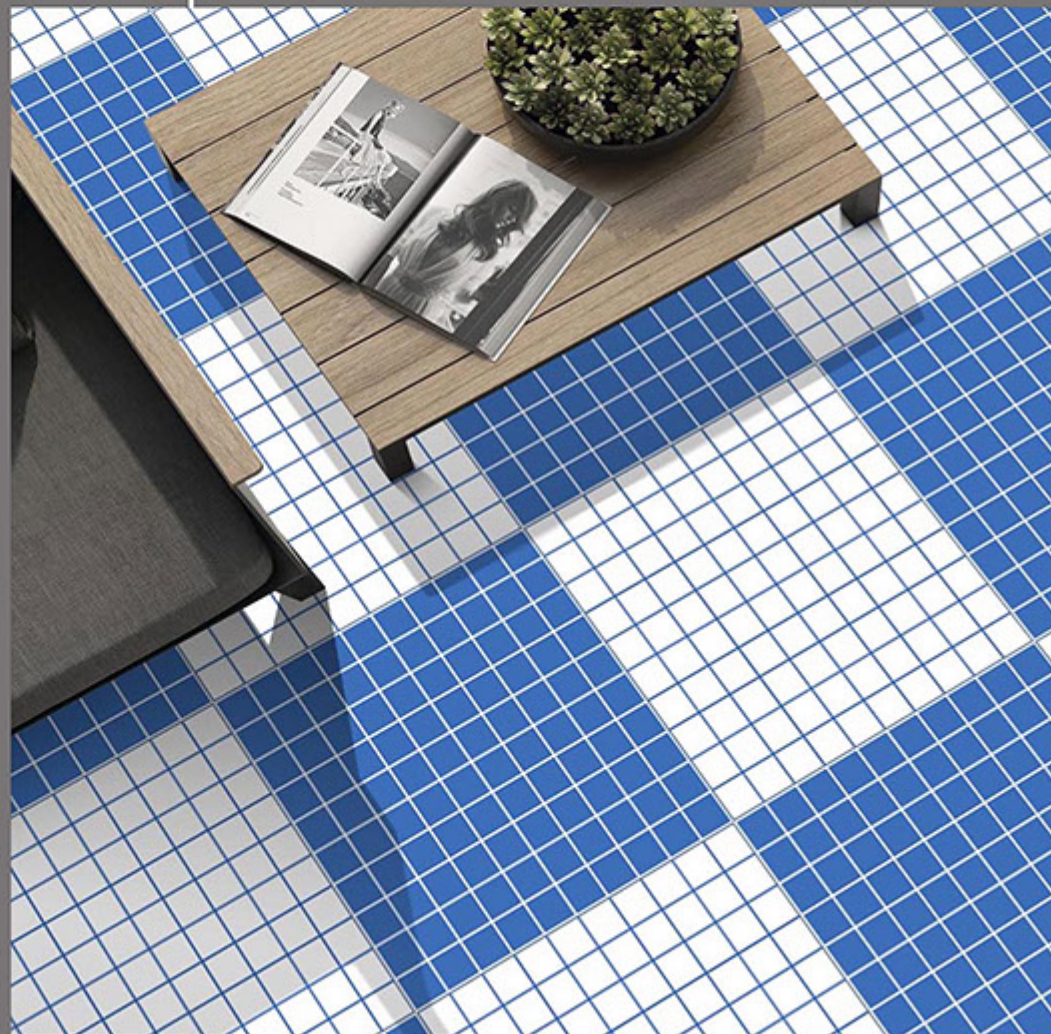

9 mm
Thickness

**HEAVY
DUTY**
PARKING TILES
300 x 300 mm

SPECTRA BLUE D

SPECTRA BLUE L

Anti Slip

100%
Water Proof

UV Resistant

PUNCH
Surface